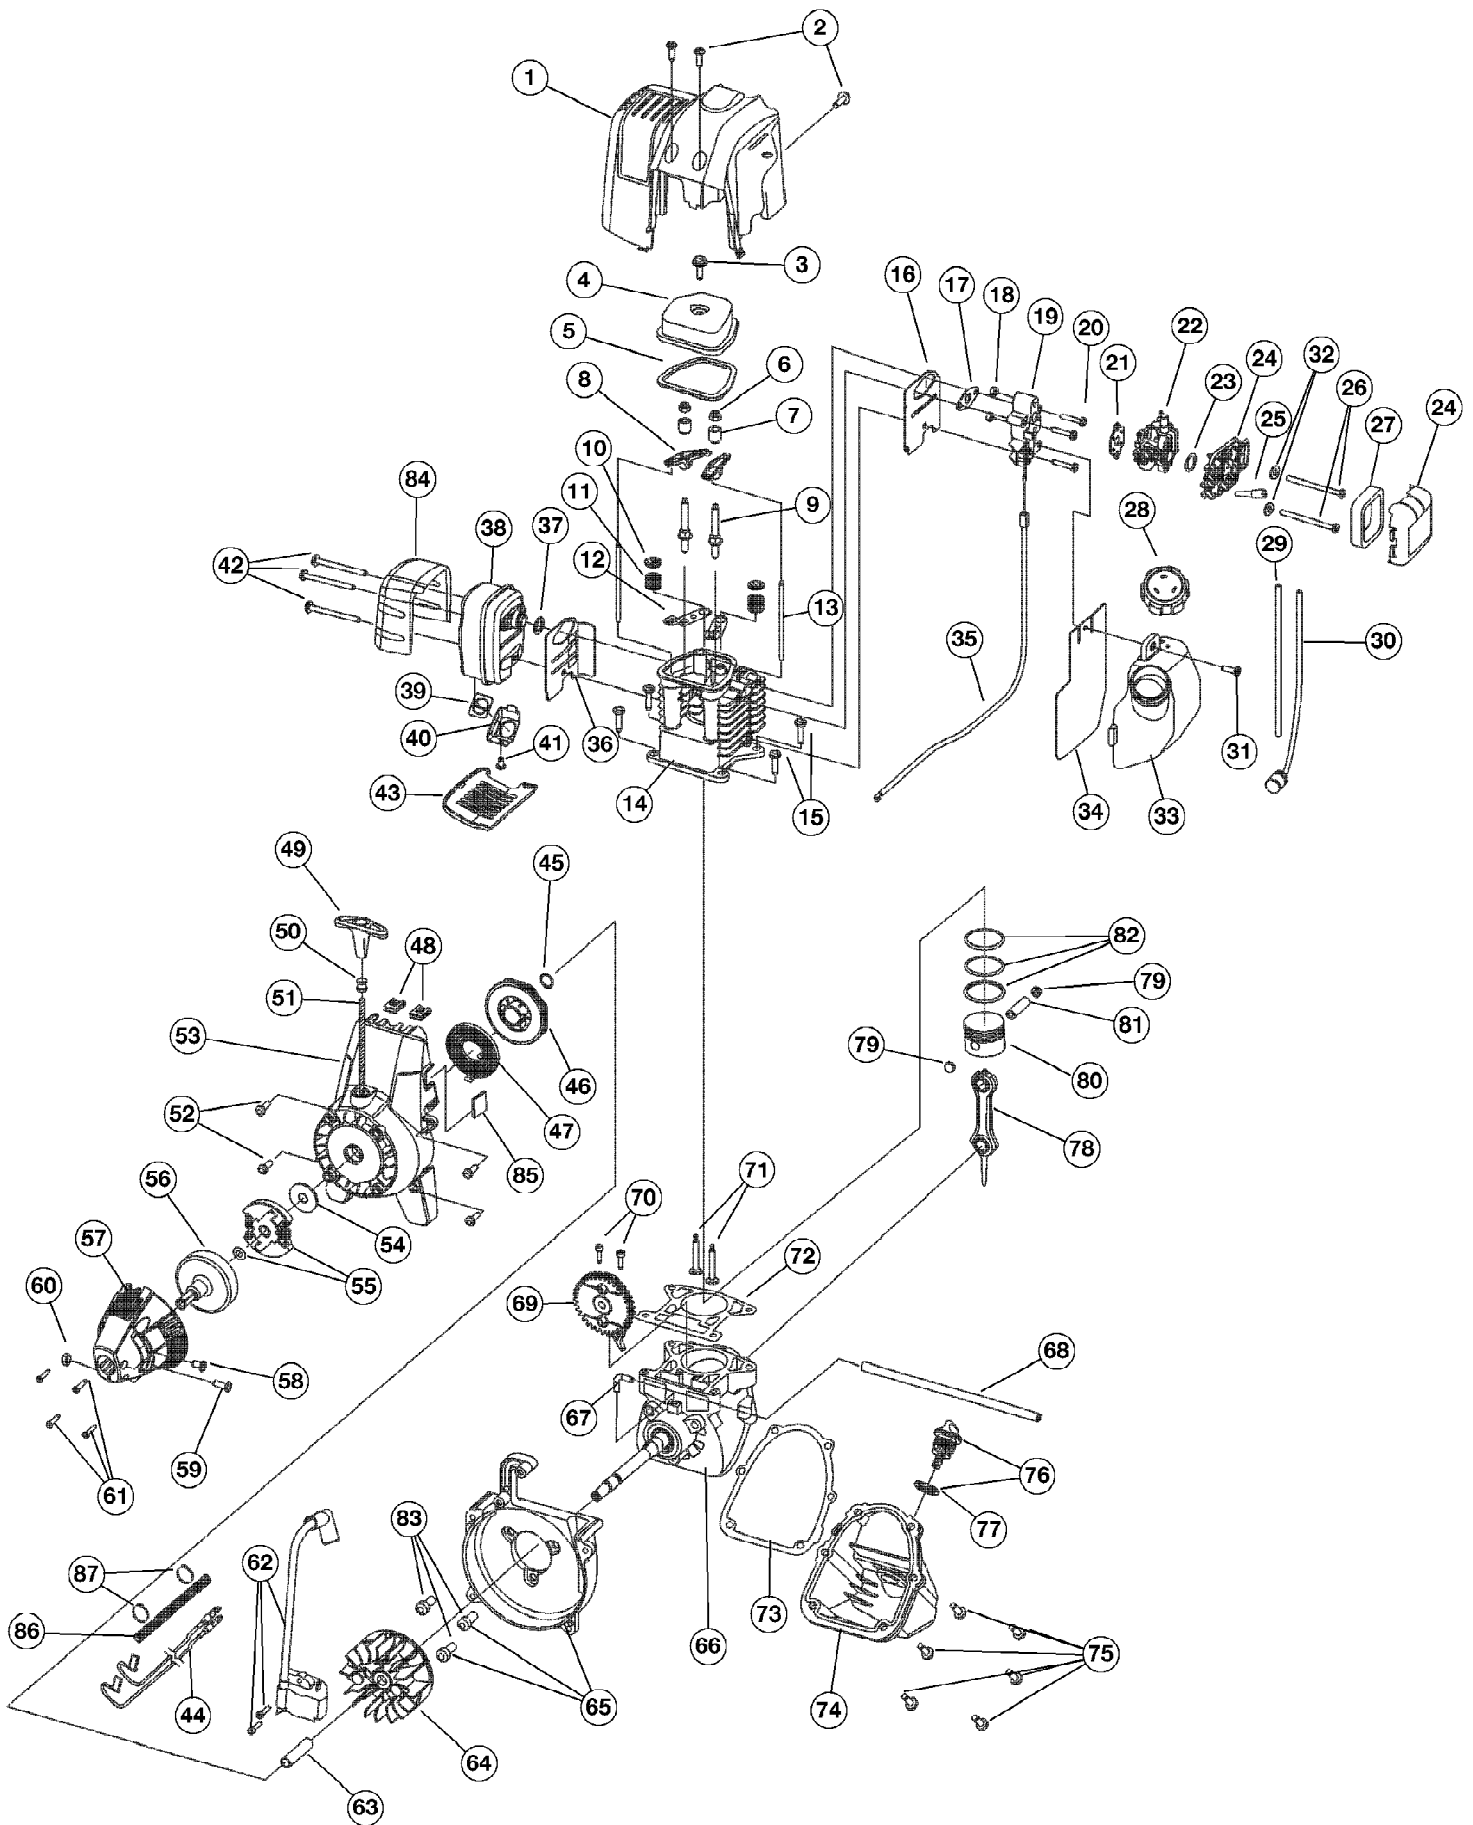

TB26TB 41ADT2BC066
Engine

TB26TB 41ADT2BC066
Engine

Page 4 of 5

Ref #	Part Number	Qty	S/P/F	Description
1	753-04083	1		Engine Cover
2	753-04994	1	/P	Engine Cover Screws
3	791-181025	1		Valve Cover Screw
4	791-182098	1		Valve Cover
5	791-182099	1	/P	Valve Cover Gasket
6	791-182340	1		Rocker Adjustment Nut
7	791-182101	1	/P	Rocker Arm Pivot
8	791-182100	1		Rocker Arm
9	791-182341	1		Rocker Arm Stud
10	791-182103	1		Valve Spring Retainer
11	791-181038	1		Valve Spring
12	791-182102	1		Push Rod Guide
13	791-181033	1		Push Rod
14	753-04816	1	/P	Cylinder Assembly (includes 9-12, 15, 71 & 72)
15	791-181003	1	/P	Cylinder Screw
16	791-182345	1		Intake Baffle
17	791-182749	1		Carburetor Mount Gasket
18	791-181034	1	S	Nut
19	791-182347	1		Carburetor Mount (includes 18)
20	791-182348	1		Carburetor Mount Screw
21	791-182732	1	/P	Carburetor Gasket
22	753-04745	1		Carburetor with Primer
23	791-181751	1		O-Ring, Carburetor
24	753-04305	1	/P	Air Filter Assembly (includes 27)
25	791-182097	1		Breather Tube
26	791-181750	1		Air Filter Mounting Screw
27	791-181757	1		Air Filter
28	753-1229	1		Fuel Cap
29	791-182352	1		Fuel Return Line
30	791-182353	1		Fuel Pick-Up Line with Filter
31	753-04510	1	S	Screw
32	791-182409	1		Washer
33	753-1230	1		Fuel Tank Assembly (includes 28-30)
34	791-182356	1		Fuel Tank Shield
35	753-04746	1		Throttle Cable
36	791-182358	1		Muffler Baffle
37	791-181048	1		Muffler Gasket
38	791-182359	1	/P	Muffler (includes 37, 39-41)
39	791-180890	1		Spark Arrestor Screen
40	791-181045	1		Screen Cover
41	791-181046	1		Screw
42	791-182361	1		Muffler Mounting Screw
43	753-04092	1		Muffler Cover
44	791-182804	1		Switch Wire Assembly
45	753-04288	1	/P	Pulley Retainer
46	753-1199	1		Recoil Pulley
47	753-04286	1		Recoil Spring
48	791-182366	1		Nut Clip
49	791-181079	1	S	Pull Handle
50	791-611061	1		Rope Guide
51	791-613103	1		Rope
52	791-181020	1		Starter Housing Screw