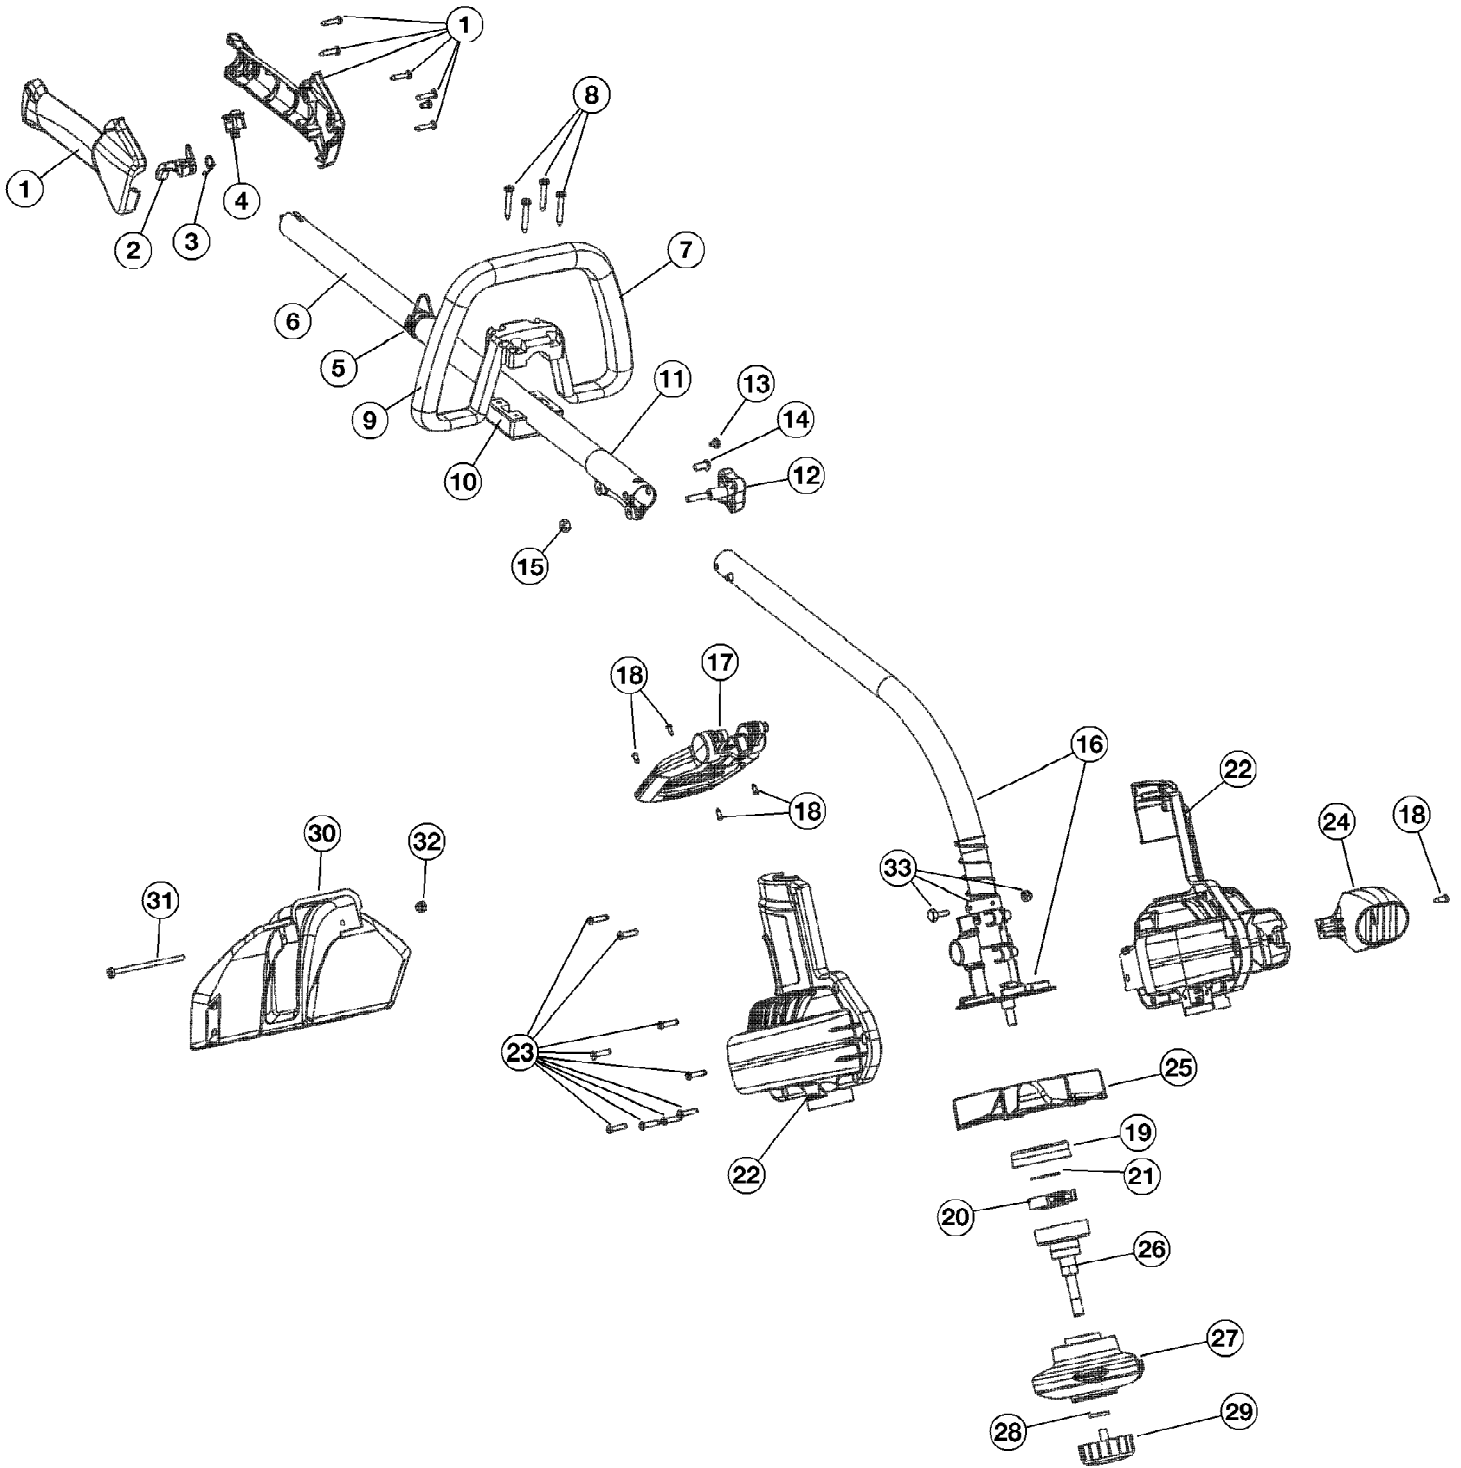

TB26TB 41ADT2BC066
Boom and Trimmer

TB26TB 41ADT2BC066
Boom and Trimmer

Page 2 of 5

Ref #	Part Number	Qty	S/P/F	Description
1	753-04234	1		Throttle Housing Assembly (includes 2-4)
2	753-04119	1	/P	Throttle Trigger
3	791-182690	1		Throttle Trigger Spring
4	791-182405	1	/P	Switch Assembly
5	791-610327	1		Harness Clip
6	753-04503	1	/P	Upper Drive Shaft Housing Assembly
7	791-180869	1		Deluxe D-Handle Assembly (includes 8-10)
8	791-181070	1		Screw
9	791-182167	1		D-Handle
10	791-182168	1		D-Handle Base
11	753-1190	1	/P	Split Boom Coupler (includes 12-15)
12	791-181981	1		Adjustment Knob (includes 15)
13	791-182057	1		Screw
14	791-181617	1		Bolt
15	753-04386	1	S	Nut
16	753-05272	1		Lower Drive Shaft Housing Assembly (includes 33)
17	753-05307	1		Shift Handle Assembly (includes 18)
18	753-1202	1		Screw
19	753-05233	1		Clutch Drum Container
20	753-05257	1		Clutch Assembly
21	791-182396	1	S	Washer
22	753-05273	1		Housing Assembly (includes 23)
23	753-05274	1	S	Screw
24	753-05275	1		Nozzle
25	753-05276	1		Impeller
26	753-05277	1		Clutch Drum Assembly w/Spool Shaft
27	753-05165	1		Fixed Line Head
28	791-182413	1	S	Washer
29	791-153066B	1	/P	Bump Knob Assembly
30	753-05282	1		Guard Assembly w/Blade (includes 31 & 34)
31	753-05283	1	S	Screw
32	791-180217	1	S	Nut
33	791-153597	1		Clamp