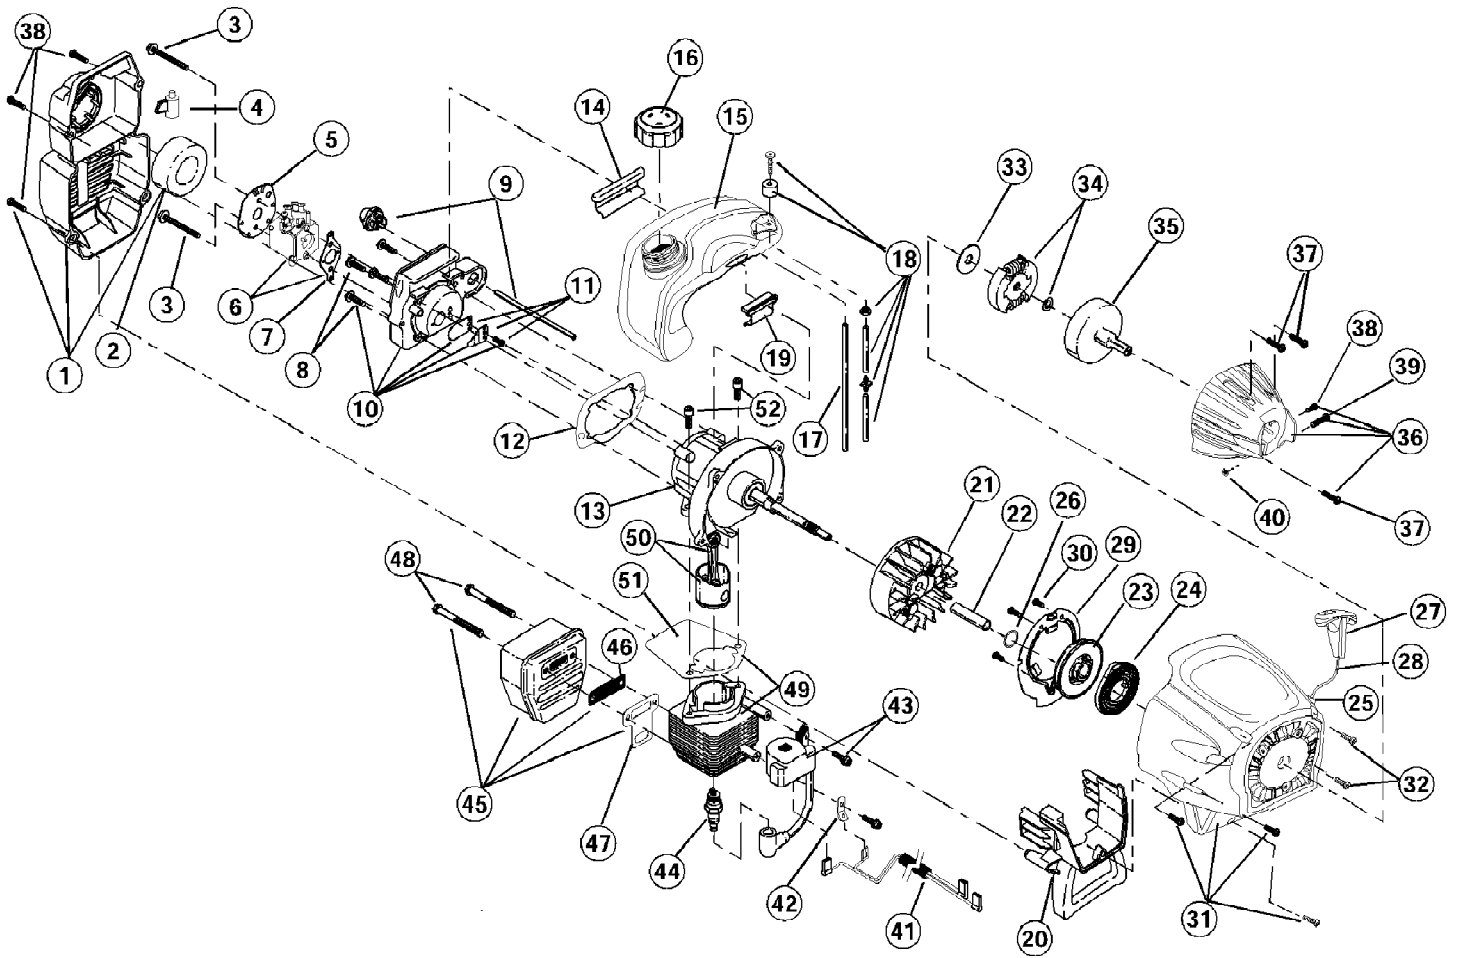

TB25ET 41BDT2EC063
Engine Parts

TB25ET 41BDT2EC063
Engine Parts

Page 6 of 7

Ref #	Part Number	Qty	S/P/F	Description
1	753-1192	1		Air Cleaner/Muffler Cover Assembly (includes 2 & 40)
2	791-180350B	1	/P	Air Cleaner Filter
3	791-180351	1		Carburetor Mounting Screws
4	753-1193	1	S	Choke Extension
5	753-1194	1	S	Choke Plate
6	753-04338	1	/P	Carburetor Assembly (includes 7 & 18)
7	791-610675	1		Carburetor Gasket
8	791-181860	1		Carb Mount Screw
9	791-181801	1	S	Primer and Hose Assembly
10	753-1196	1	/P	Carb Mount Assembly (includes 8 & 11)
11	791-684451	1		Reed Assembly
12	753-1208	1	/P	Carburetor Mount Gasket
13	753-04332	1		Crank Case Service Assembly (includes 8)
14	791-612134	1		Rear Mounting Pad
15	753-04307	1	/P	Fuel Tank Assembly (includes 16-18)
16	753-04084	1	/P	Fuel Cap Assembly
17	791-181168	1	S	Fuel Return Line
18	753-04233	1		Fuel Line Assembly
19	791-145308	1		Front Mounting Pad
20	791-182064	1	S	Shroud Extension and Stand
21	791-182736	1	S	Flywheel Assembly
22	791-181065	1		Spacer
23	753-1199	1		Recoil Pulley Assembly
24	753-04286	1		Recoil Spring
25	753-1200	1		Rope Guide
26	791-181247	1	S	Pulley Retainer
27	791-181079	1	S	Pull Handle
28	791-613103	1		Rope
29	753-1201	1	S	Pressure Plate Assembly
30	753-1202	1		Plate Screw
31	753-1203	1		Starter Housing Assembly (includes 25-32 & 34)
32	791-181862	1	/P	Housing Screw
33	791-182368	1	S	Clutch Washer
34	791-182369	1	S	Clutch Rotor Assembly
35	791-153592	1	/P	Clutch Drum Assembly
36	753-1204	1		Clutch Cover Assembly (includes 40-43)
37	791-181345	1	/P	Cover Screw
38	791-182519	1		Anti-Rotation Screw
39	753-04003	1		Clamping Screw
40	791-180217	1	S	Clamping Nut
41	791-182798	1		Wire Leads and Sleeve
42	791-611063	1	/P	Ground Tab
43	753-04337	1		Module Assembly
44	791-610311B	1	/P	Spark Plug
45	791-182066	1	S	Muffler Assembly (includes 49-51)
46	791-182747	1		Spark Arrestor Screen
47	753-04159	1	S	Exhaust Gasket
48	791-147575	1		Muffler Mounting Bolt Assembly
49	753-04323	1	S	Cylinder Assembly (includes 54)
50	753-1207	1	S	Piston and Rod Assembly