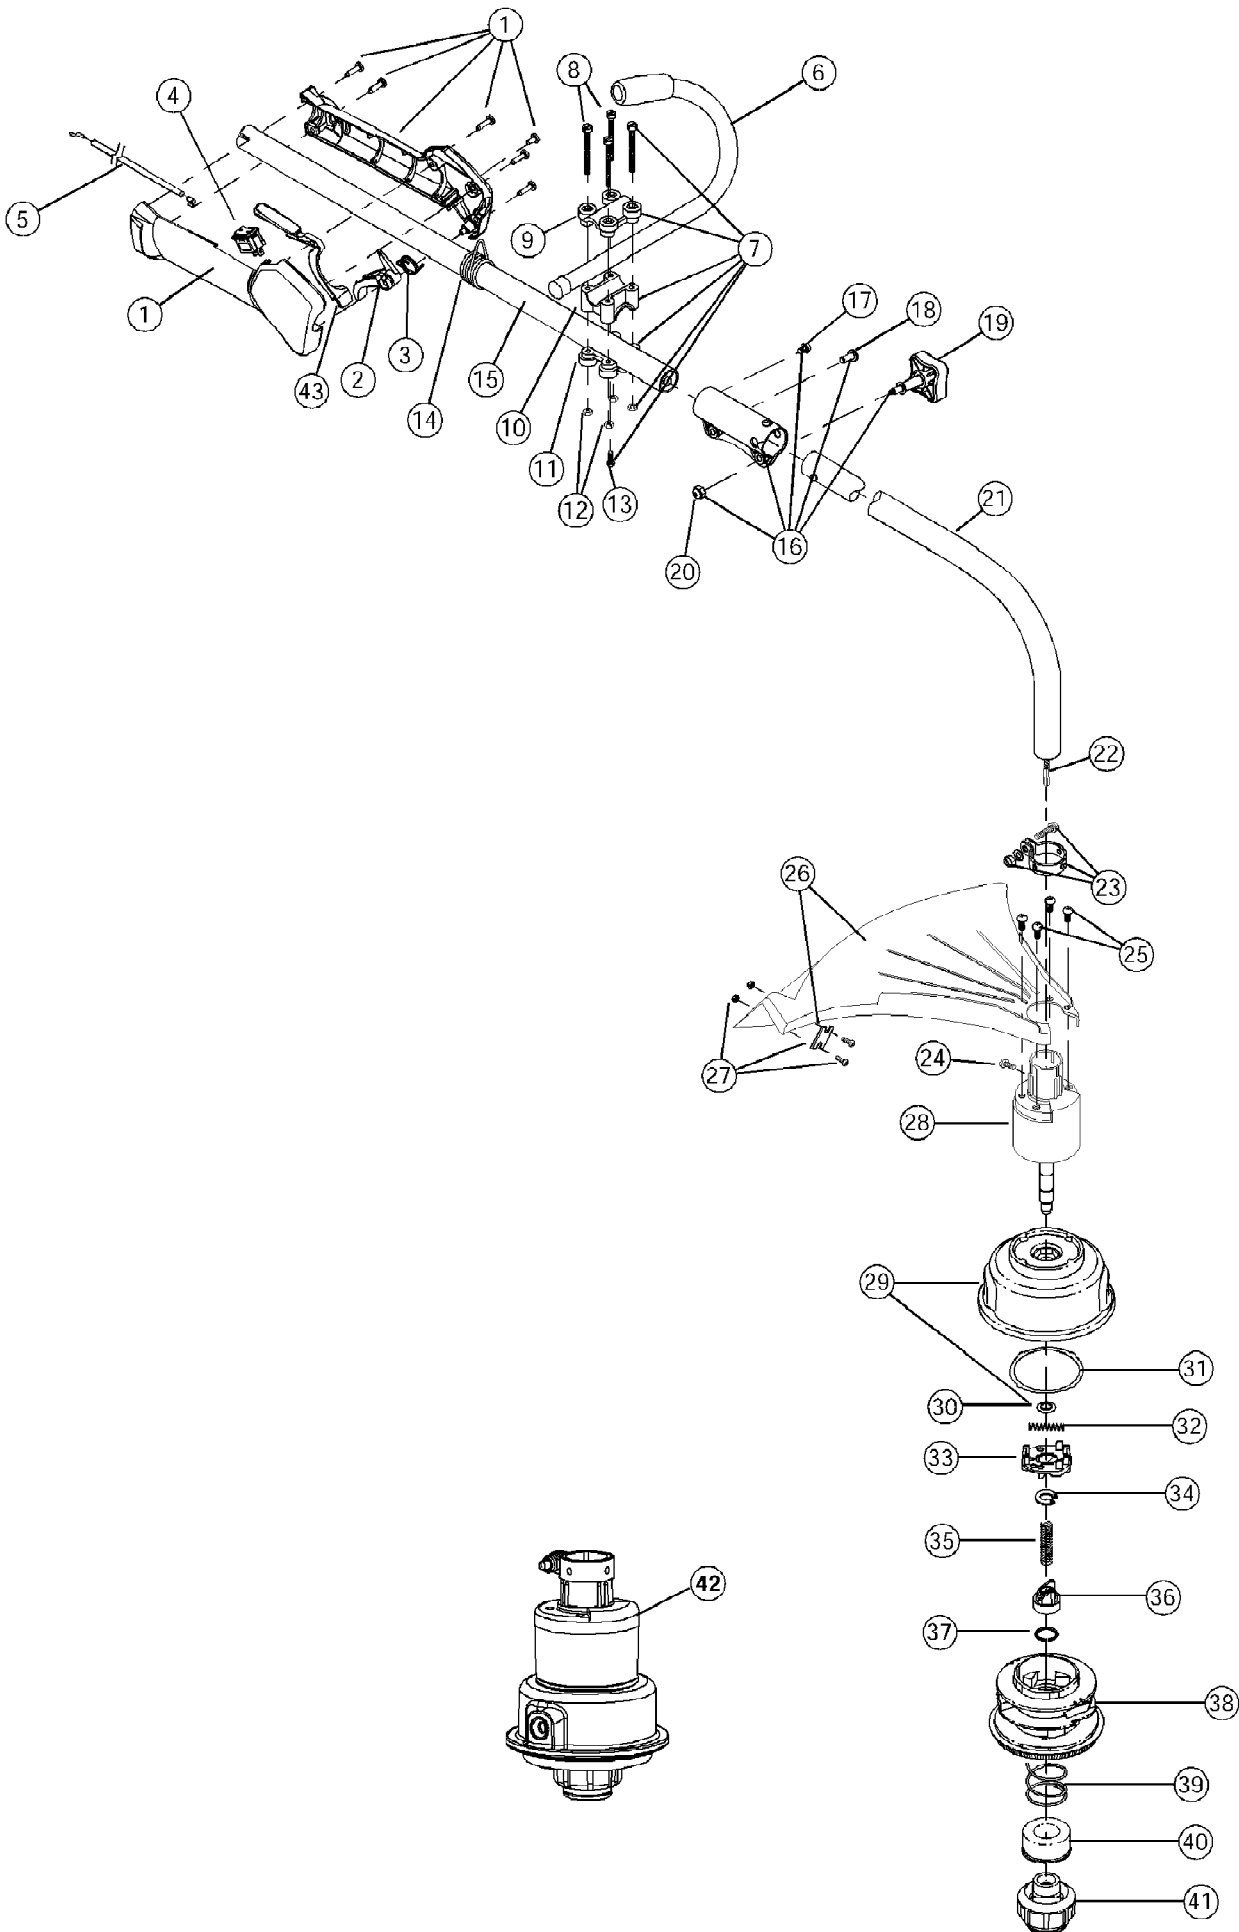

TB25ET 41BDT2EC063
Boom And Trimmer Parts

TB25ET 41BDT2EC063
Boom And Trimmer Parts

Page 4 of 7

Ref #	Part Number	Qty	S/P/F	Description
1	753-04118	1		Throttle Housing and Trigger Assembly (includes 2, 3 & 44)
2	753-04119	1	/P	Throttle Trigger
3	791-182690	1		Throttle Trigger Spring
4	791-182405	1	/P	Switch Assembly
5	753-04136	1	S	Throttle Cable
6	791-180687	1		J-Handle Assembly
7	791-683295	1		Handle Bracket Assembly (includes 8-13)
8	791-181811	1		Screw
9	791-181812	1		Upper Handle Clamp
10	791-181813	1		Middle Handle Clamp
11	791-181814	1		Lower Handle Clamp
12	791-181815	1		Nut
13	791-145569	1	/P	Anti-Rotation Screw
14	791-610327	1		Harness Clip
15	753-04236	1	/P	Upper Drive Shaft Housing Assembly
16	753-1190	1	/P	EZ-Link(TM) Coupler (includes 17-20)
17	791-182057	1		Screw
18	791-181617	1		Bolt
19	791-181981	1		Adjustment Knob
20	791-181886	1		Knob Retaining Nut
21	791-180340	1	S	Lower Drive Shaft Housing Assembly
22	791-181852	1	/P	Lower Flexible Drive Shaft
23	791-153597	1		Lower Clamp Assembly
24	791-145569	1	/P	Anti-Rotation Screw
25	791-180531	1	S	Shield Mounting Hardware
26	791-181659	1	/P	Shield and Blade Assembly (includes 28)
27	791-181823	1		Blade Assembly
28	791-181857	1		Bushing Housing Assembly
29	791-181457	1		Outer Spool Assembly (includes 31)
30	791-181458	1		Retaining Ring
31	791-181561	1		Thrust Washer
32	791-181459	1		Small Spring
33	753-04257	1	/P	Slider
34	791-181532	1		E-Clip
35	791-181531	1		Spring
36	791-181462	1		Plunger
37	791-181463	1		C-Clip
38	791-181464	1	S	Inner Reel
39	791-181465	1		Large Spring
40	791-181467	1		Foam Seal
41	791-181468	1	S	Bump Head Knob Assembly (includes 40 & 41)
42	791-181469	1		Complete Cutting Head Assembly
43	791-00041	1		Throttle Trigger Lock-Out
	791-180120	1	S	Replacement Line, 0.095 Diameter Optional Accessory; Item Not Shown
	753-04218	1		Reel and Line Assembly Optional Accessory; Item Not Shown
	791-682075	1	S	Shoulder Strap Assembly Optional Accessory; Item Not Shown