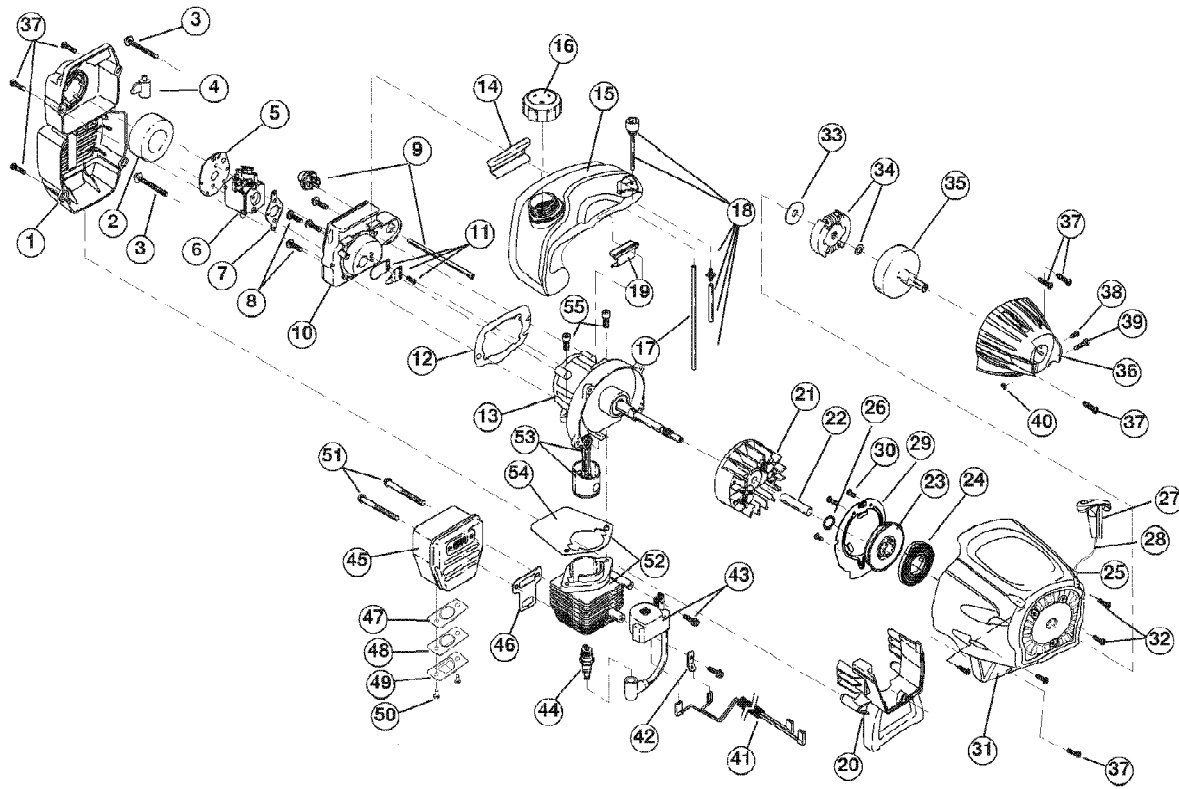

TB25ET 41ADT2EC966  
Boom and Trimmer Parts

Page 2 of 7

Ref #	Part Number	Qty	S/P/F	Description	
1	753-04118	1		Throttle Housing Assembly (includes 2-5)	
2	791-00041	1		Throttle Trigger Lock-Out	
3	753-04119	1	/P	Throttle Trigger	
4	791-182690	1		Throttle Trigger Spring	
5	791-182405	1	/P	Switch Assembly	
6	753-04405	1	S	Throttle Cable	
7	791-180687	1		J-Handle Assembly	
8	791-683295	1		Handle Bracket Assembly (includes 9-14)	
9	791-181811	1		Screw	
10	791-181812	1		Upper Handle Clamp	
11	791-181813	1		Middle Handle Clamp	
12	791-181814	1		Lower Handle Clamp	
13	791-181815	1		Nut	
14	791-145569	1	/P	Anti-Rotation Screw	
15	791-610327	1		Harness Clip	
16	753-04344	1	/P	Upper Drive Shaft Housing Assembly	
17	753-1190	1	/P	Split Boom Coupler (includes 17-21)	
18	791-182057	1		Screw	
19	791-181617	1		Bolt	
20	791-181981	1		Adjustment Knob (includes 21)	
21	753-04386	1	S	Knob Retaining Nut	
22	791-180340	1	S	Lower Drive Shaft Housing Assembly	
23	791-181852	1	/P	Lower Flexible Drive Shaft	
24	791-153597	1		Lower Clamp Assembly	
25	791-145569	1	/P	Anti-Rotation Screw	
26	791-180531	1	S	Shield Mounting Hardware	
27	791-181659	1	/P	Shield Assembly (includes 28)	
28	791-181823	1		Blade Assembly	
29	791-181857	1		Bushing Housing Assembly	
30	791-181457	1		Outer Spool Assembly (includes 32)	
31	791-181458	1		Retaining Ring	
32	791-181561	1		Thrust Washer	
33	791-181459	1		Small Spring	
34	753-04257	1	/P	Slider	
35	791-181532	1		E-Clip	
36	791-181531	1		Spring	
37	791-181462	1		Plunger	
38	791-181463	1		C-Clip	
39	791-181464	1	S	Inner Reel	
40	791-181465B	1		Large Spring	
41	791-181467	1		Foam Seal	
42	791-181468B	1	/P	Bump Head Knob Assembly (includes 40 & 41)	
43	791-181469B	1	/P	Complete Cutting Head Assembly (includes 24 & 29-41)	
	791-180120	1	S	Replacement Line, 0.095 Diameter (NOT SHOWN)	
	753-04218	1		Reel and Line Assembly	(NOT SHOWN)
	791-682075	1	S	Shoulder Strap Assembly	(NOT SHOWN)