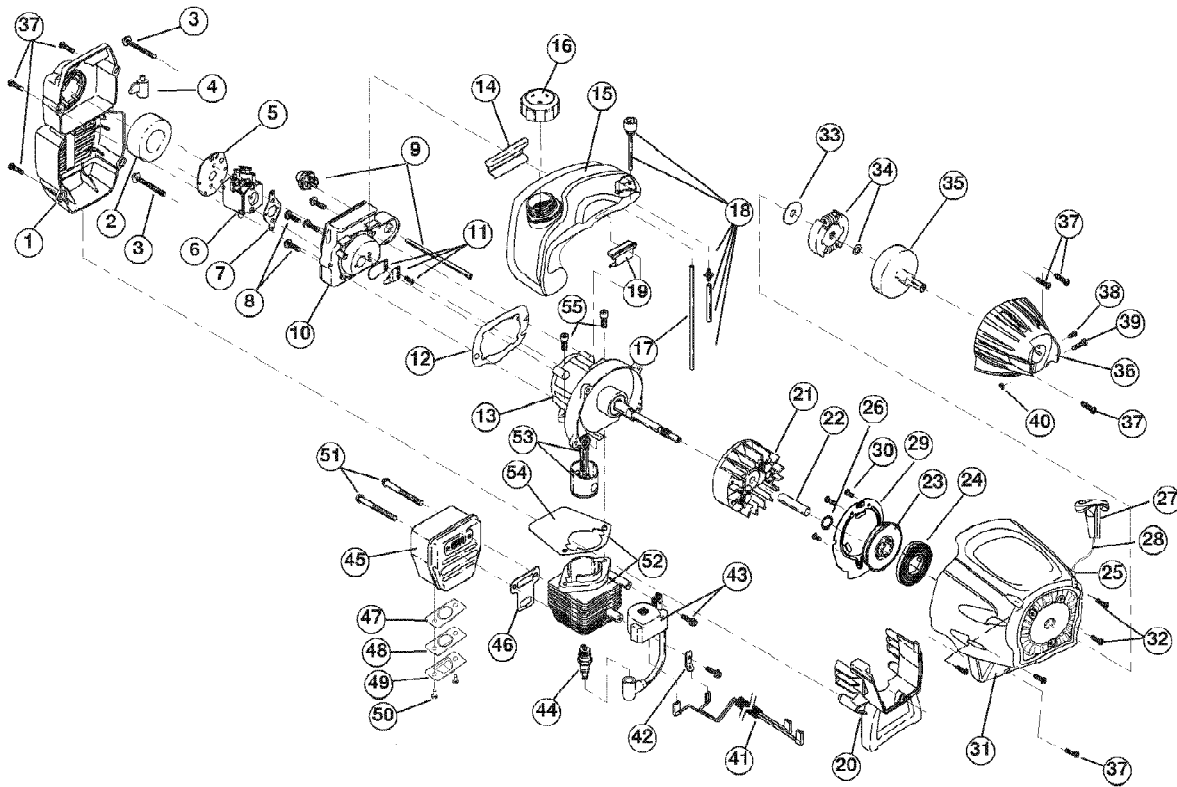

TB25ET 41ADT2EC711
Boom and Trimmer Parts

Page 2 of 7

Ref #	Part Number	Qty	S/P/F	Description	
1	753-04118	1		Throttle Housing Assembly (includes 2-5)	
2	791-00041	1		Throttle Trigger Lock-Out	
3	753-04119	1	/P	Throttle Trigger	
4	791-182690	1		Throttle Trigger Spring	
5	791-182405	1	/P	Switch Assembly	
6	753-04405	1	S	Throttle Cable	
7	791-180687	1		J-Handle Assembly	
8	791-683295	1		Handle Bracket Assembly (includes 9-14)	
9	791-181811	1		Screw	
10	791-181812	1		Upper Handle Clamp	
11	791-181813	1		Middle Handle Clamp	
12	791-181814	1		Lower Handle Clamp	
13	791-181815	1		Nut	
14	791-145569	1	/P	Anti-Rotation Screw	
15	791-610327	1		Harness Clip	
16	753-04344	1	/P	Upper Drive Shaft Housing Assembly	
17	753-1190	1	/P	Split Boom Coupler (includes 17-21)	
18	791-182057	1		Screw	
19	791-181617	1		Bolt	
20	791-181981	1		Adjustment Knob (includes 21)	
21	753-04386	1	S	Knob Retaining Nut	
22	791-180340	1	S	Lower Drive Shaft Housing Assembly	
23	791-181852	1	/P	Lower Flexible Drive Shaft	
24	791-153597	1		Lower Clamp Assembly	
25	791-145569	1	/P	Anti-Rotation Screw	
26	791-180531	1	S	Shield Mounting Hardware	
27	791-181659	1	/P	Shield Assembly (includes 28)	
28	791-181823	1		Blade Assembly	
29	791-181857	1		Bushing Housing Assembly	
30	791-181457	1		Outer Spool Assembly (includes 32)	
31	791-181458	1		Retaining Ring	
32	791-181561	1		Thrust Washer	
33	791-181459	1		Small Spring	
34	753-04257	1	/P	Slider	
35	791-181532	1		E-Clip	
36	791-181531	1		Spring	
37	791-181462	1		Plunger	
38	791-181463	1		C-Clip	
39	791-181464	1	S	Inner Reel	
40	791-181465B	1		Large Spring	
41	791-181467	1		Foam Seal	
42	791-181468B	1	/P	Bump Head Knob Assembly (includes 40 & 41)	
43	791-181469B	1	/P	Complete Cutting Head Assembly (includes 24 & 29-41)	
	791-180120	1	S	Replacement Line, 0.095 Diameter (NOT SHOWN)	
	753-04218	1		Reel and Line Assembly	(NOT SHOWN)
	791-682075	1	S	Shoulder Strap Assembly	(NOT SHOWN)