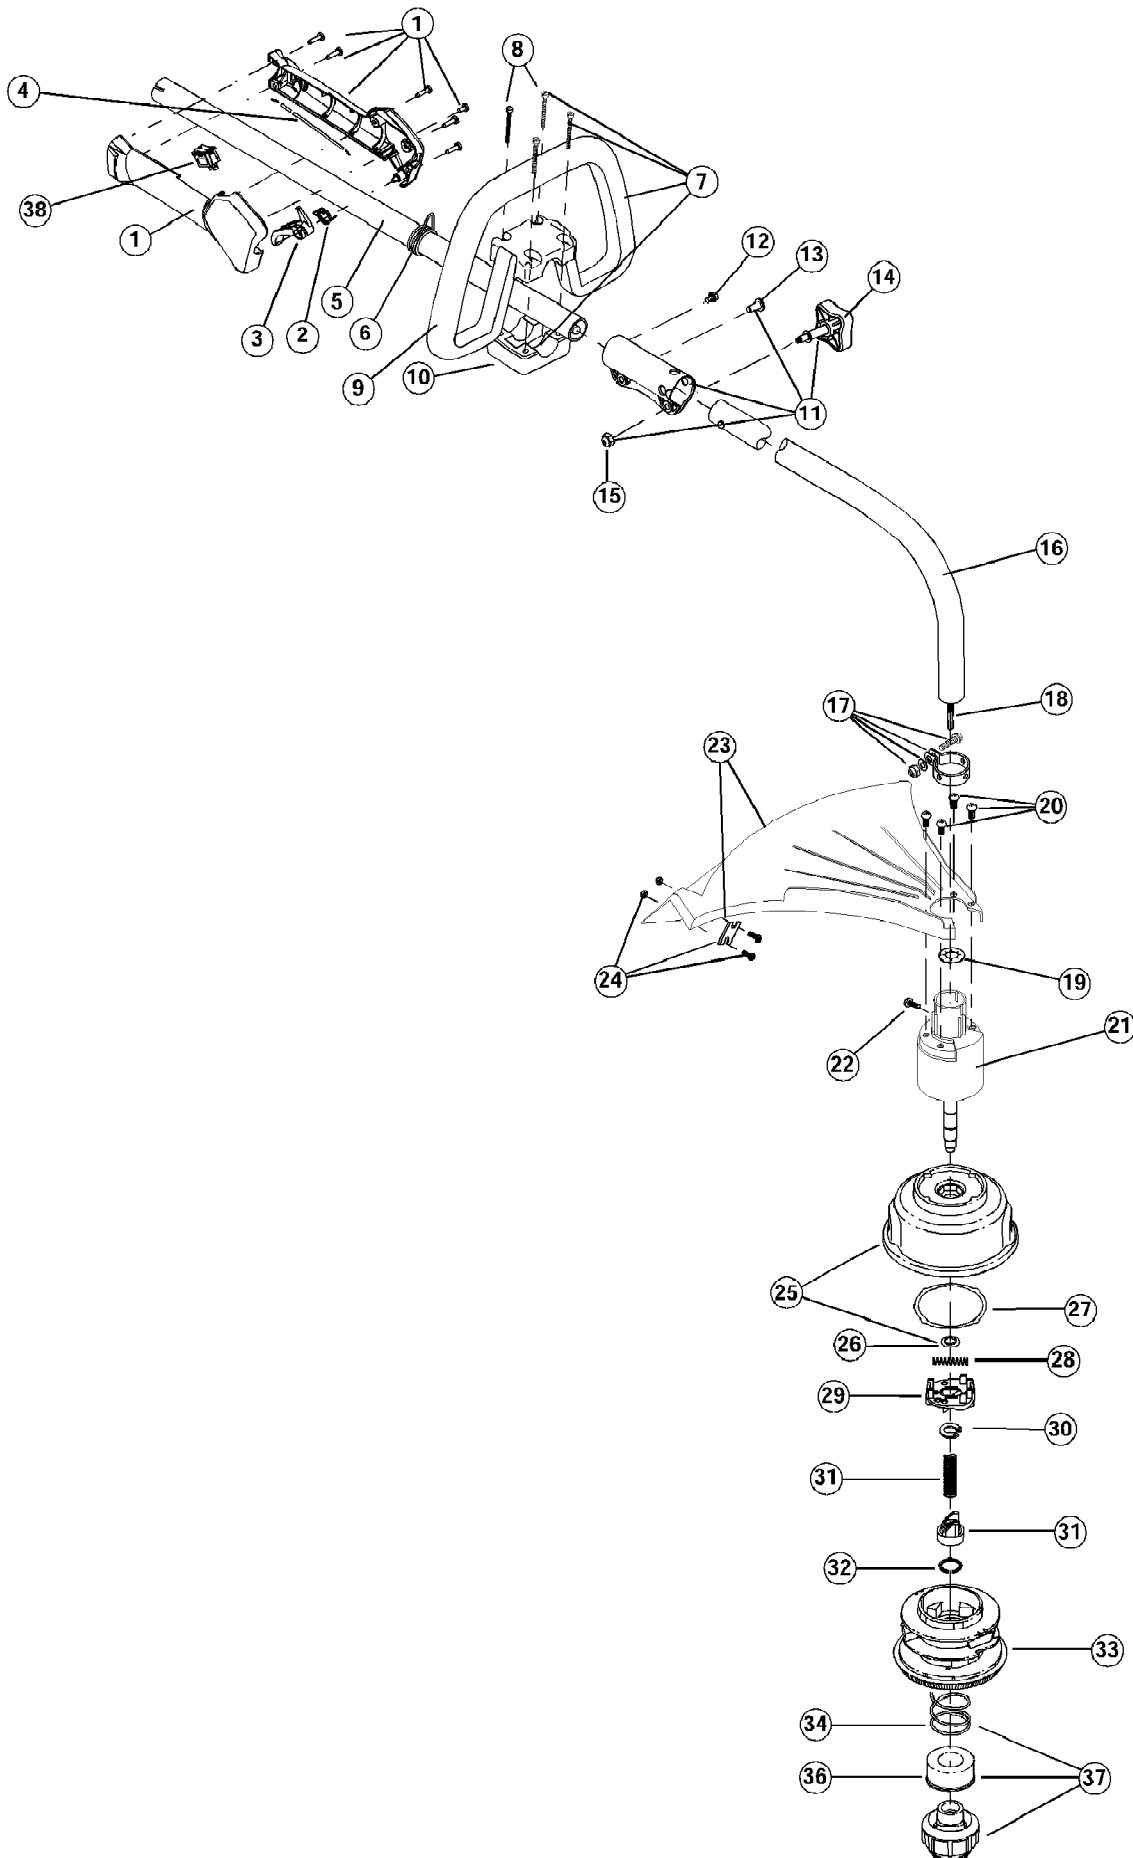

TB25CS 41BDT25C063  
Boom And Trimmer Parts

TB25CS 41BDT25C063  
Boom And Trimmer Parts

Page 2 of 5

Ref #	Part Number	Qty	S/P/F	Description
1	753-04234	1		Throttle Housing and Trigger Assembly (includes 2 & 3)
2	791-182690	1		Throttle Trigger Spring
3	753-04119	1	/P	Throttle Trigger
4	791-182877	1		Throttle Cable Assembly
5	753-04236	1	/P	Upper Drive Shaft Housing Assembly
6	791-610327	1		Harness Clip
7	791-180869	1		Deluxe D-Handle Assembly (includes 8-10)
8	791-181070	1		Screw
9	791-182167	1		Deluxe D-Handle
10	791-182168	1		Bottom Clamp
11	753-1190	1	/P	EZ-Link Coupler (includes 13-16)
12	791-182057	1		Screw
13	791-181617	1		Bolt
14	791-181981	1		Adjustment Knob
15	791-181886	1		Knob Retaining Nut
16	791-180340	1	S	Lower Drive Shaft Housing Assembly
17	791-153597	1		Lower Clamp Assembly
18	791-181852	1	/P	Lower Flexible Drive Shaft
19	791-181560	1	S	Palnut
20	791-180531	1	S	Shield Mounting Screw
21	791-181857	1		Bushing Housing Assembly
22	791-145569	1	/P	Anti-Rotation Screw
23	791-181659	1	/P	Shield and Blade Assembly (includes 25)
24	791-181823	1		Blade Assembly
25	791-181457	1		Outer Spool and Eyelet Assembly (includes 27)
26	791-181458	1		Retainer
27	791-181561	1		Thrust Washer
28	791-181459	1		Small Spring
29	753-04257	1	/P	Slider
30	791-181532	1		E-Clip
31	791-181531	1		Spring
32	791-181462	1		Plunger
33	791-181463	1		C-Clip
34	791-181464	1	S	Inner Reel
35	791-181465	1		Large Spring
36	791-181467	1		Foam Seal
37	791-181468	1	S	Bump Head Knob Assembly w/Spring & Foam Seal
38	791-182405	1	/P	Switch Assembly
	753-04218	1		Reel and Line Assembly Optional Accessory; Not Shown
	791-180120	1	S	Replacement Line Optional Accessory; Not Shown
	791-682075	1	S	Shoulder Strap Assembly Optional Accessory; Not Shown