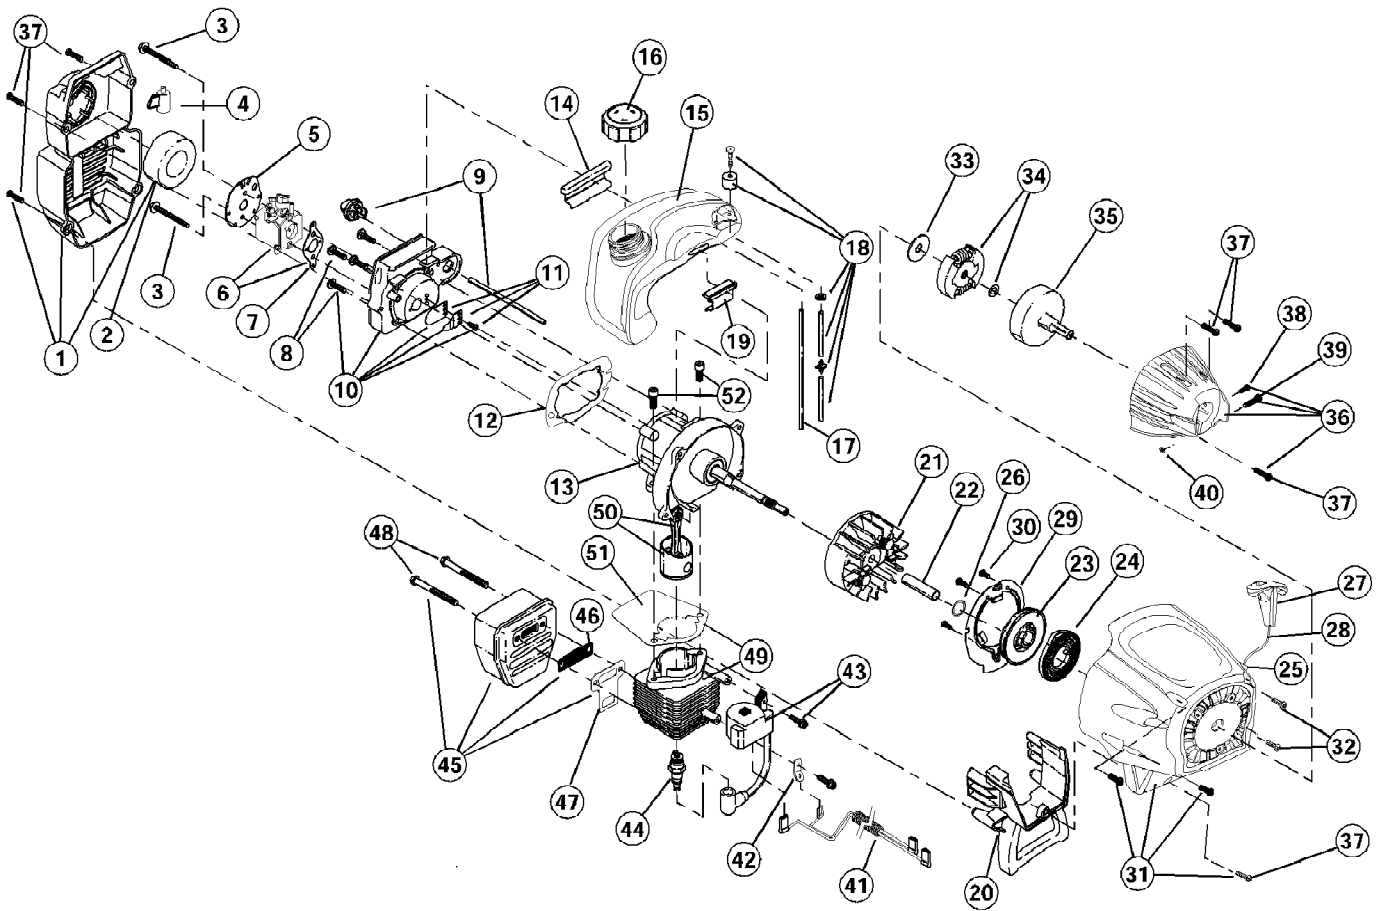

TB25CS 41BDT25C063
Engine Parts

TB25CS 41BDT25C063
Engine Parts

Page 4 of 5

Ref #	Part Number	Qty	S/P/F	Description
1	753-1192	1		Air Cleaner/Muffler Cover Assembly (includes 2 & 37)
2	791-180350B	1	/P	Air Cleaner Filter
3	791-180351	1		Carburetor Mounting Screw
4	753-1193	1	S	Choke Extension
5	753-1194	1	S	Choke Plate
6	753-04338	1	/P	Carburetor Assembly (includes 7 & 18)
7	791-610675	1		Carburetor Gasket
8	791-181860	1		Carb Mount Screw
9	791-181801	1	S	Primer and Hose Assembly
10	753-1196	1	/P	Carb Mount Assembly (includes 8 & 11)
11	791-684451	1		Reed Assembly
12	753-1208	1	/P	Carburetor Mount Gasket
13	753-04332	1		Crank Case Service Assembly (includes 8)
14	791-612134	1		Rear Mounting Pad
15	753-04307	1	/P	Fuel Tank Assembly (includes 16-18)
16	753-04084	1	/P	Fuel Cap Assembly
17	791-181168	1	S	Fuel Return Line
18	753-04233	1		Fuel Line Assembly
19	791-145308	1		Front Mounting Pad
20	791-182064	1	S	Shroud Extension and Stand
21	791-182736	1	S	Flywheel Assembly
22	791-181065	1		Spacer
23	753-1199	1		Recoil Pulley Assembly
24	753-04286	1		Recoil Spring
25	753-1200	1		Rope Guide
26	791-181247	1	S	Pulley Retainer
27	791-181079	1	S	Pull Handle
28	791-613103	1		Rope
29	753-1201	1	S	Pressure Plate Assembly
30	753-1202	1		Plate Screw
31	753-1203	1		Starter Housing Assembly (includes 23-30, 32 & 37)
32	791-181862	1	/P	Housing Screw
33	791-182368	1	S	Clutch Washer
34	791-182369	1	S	Clutch Rotor Assembly
35	791-153592	1	/P	Clutch Drum Assembly
36	753-1204	1		Clutch Cover Assembly (includes 37-40)
37	791-181345	1	/P	Cover Screw
38	791-182519	1		Anti-Rotation Screw
39	753-04003	1		Clamping Screw
40	791-180217	1	S	Clamping Nut
41	791-182798	1		Wire Leads and Sleeve
42	791-611063	1	/P	Ground Tab
43	753-04336	1		Module Assembly
44	791-610311B	1	/P	Spark Plug
45	791-182066	1	S	Muffler Assembly (includes 46-48)
46	791-182747	1		Spark Arrestor Screen
47	753-04159	1	S	Exhaust Gasket
48	791-147575	1		Muffler Mounting Bolt Assembly
49	753-04323	1	S	Cylinder Assembly (includes 51)
50	753-1207	1	S	Piston and Rod Assembly