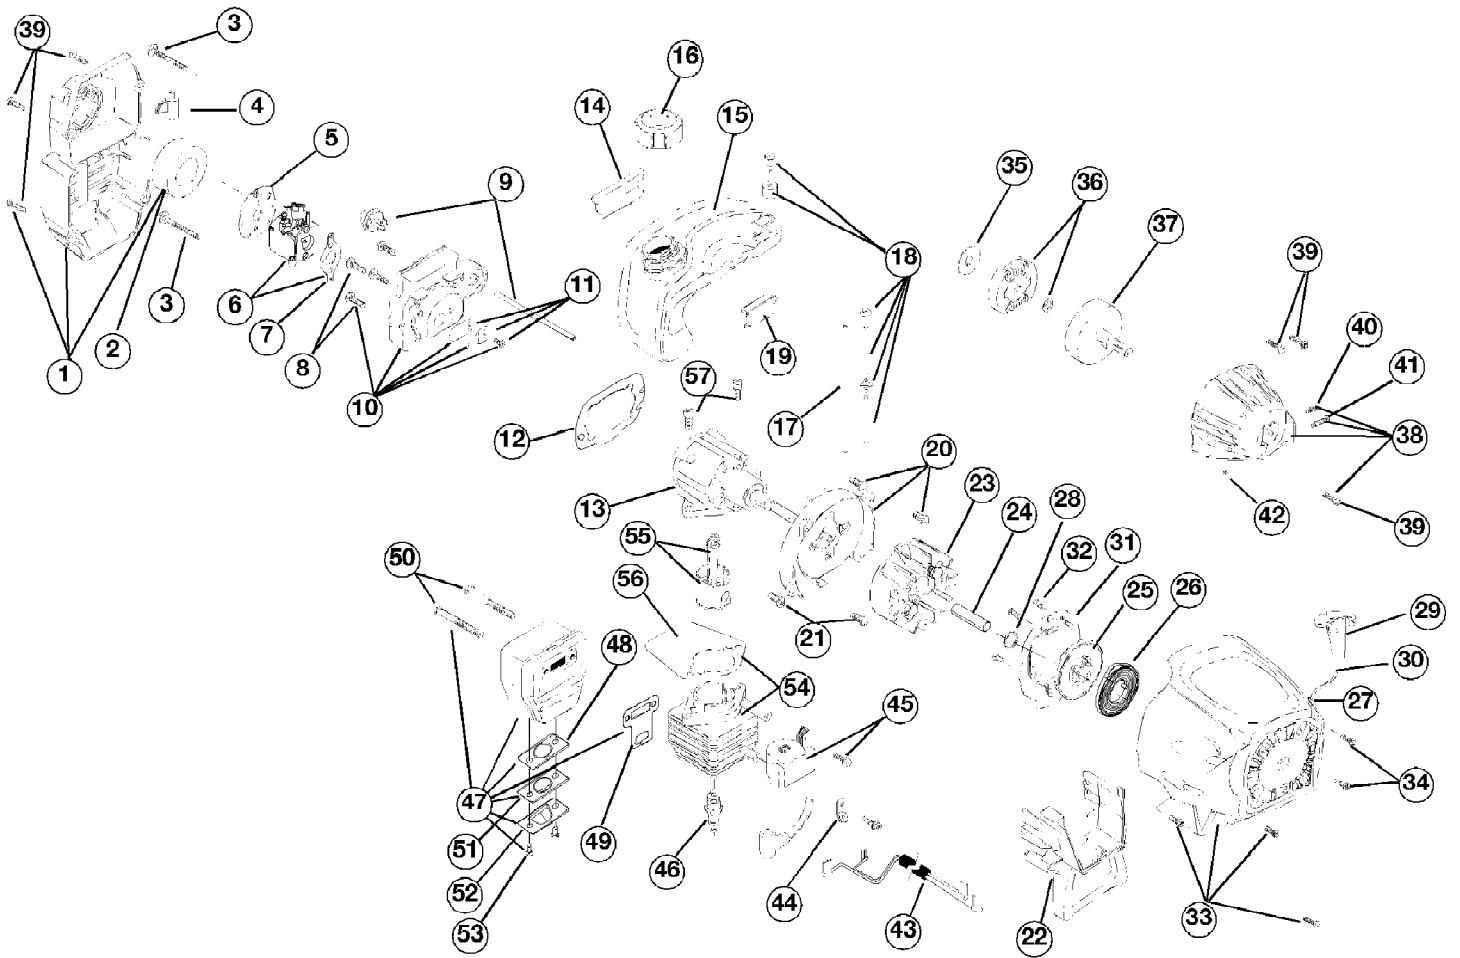

TB25CS 41ADT25C763
Engine Parts

TB25CS 41ADT25C763
Engine Parts

Page 4 of 5

Ref #	Part Number	Qty	S/P/F	Description
1	753-04317	1		Air Cleaner/Muffler Cover Assembly (includes 2 & 39)
2	791-180350B	1	/P	Air Cleaner Filter
3	791-180351	1		Carburetor Mounting Screw Assembly
4	753-1193	1	S	Choke Extension
5	753-1194	1	S	Choke Plate
6	753-04318	1	S	Carburetor Assembly (includes 7 & 18)
7	791-610675	1		Carburetor Gasket
8	791-181860	1		Carb Mount Screw
9	791-181801	1	S	Primer and Hose Assembly
10	753-1196	1	/P	Carb Mount Assembly (includes 8)
11	791-684451	1		Reed Assembly
12	753-1208	1	/P	Carburetor Mount Gasket
13	753-04108	1		Crank Case Service Assembly (includes 8 & 20)
14	791-612134	1		Rear Mounting Pad
15	753-04307	1	/P	Fuel Tank Assembly (includes 16-18)
16	791-182612	1	/P	Fuel Cap Assembly
17	791-182352	1		Fuel Return Line
18	753-04233	1		Fuel Line Assembly
19	791-145308	1		Front Mounting Pad
20	791-153520	1		Shroud Assembly
21	791-181861	1		Shroud Screw
22	791-182064	1	S	Shroud Extension & Stand (includes 40)
23	791-181867	1	S	Flywheel Assembly
24	791-181065	1		Spacer
25	753-1199	1		Recoil Pulley Assembly
26	753-04286	1		Recoil Spring
27	753-1200	1		Rope Guide
28	791-181247	1	S	Pulley Retainer
29	791-181079	1	S	Pull Handle
30	791-613103	1		Rope
31	753-1201	1	S	Pressure Plate Assembly
32	753-1202	1		Plate Screw
33	753-1203	1		Starter Housing Assembly (includes 25-32, 34 & 40)
34	791-181862	1	/P	Housing Screw
35	791-182368	1	S	Clutch Washer
36	791-182369	1	S	Clutch Rotor Assembly
37	791-153592	1	/P	Clutch Drum Assembly
38	753-1204	1		Clutch Cover Assembly (includes 39-42)
39	791-181345	1	/P	Cover Screw
40	791-182519	1		Anti-Rotation Screw
41	753-04003	1		Clamping Screw
42	791-180217	1	S	Clamping Nut
43	791-182798	1		Wire Leads and Sleeve
44	791-611063	1	/P	Ground Tab
45	753-04109	1		Module Assembly
46	791-610311B	1	/P	Spark Plug
47	753-04110	1	/P	Muffler Assembly (includes 48-53)
48	753-04312	1	S	Spark Arrestor Screen
49	791-182065	1	S	Exhaust Gasket