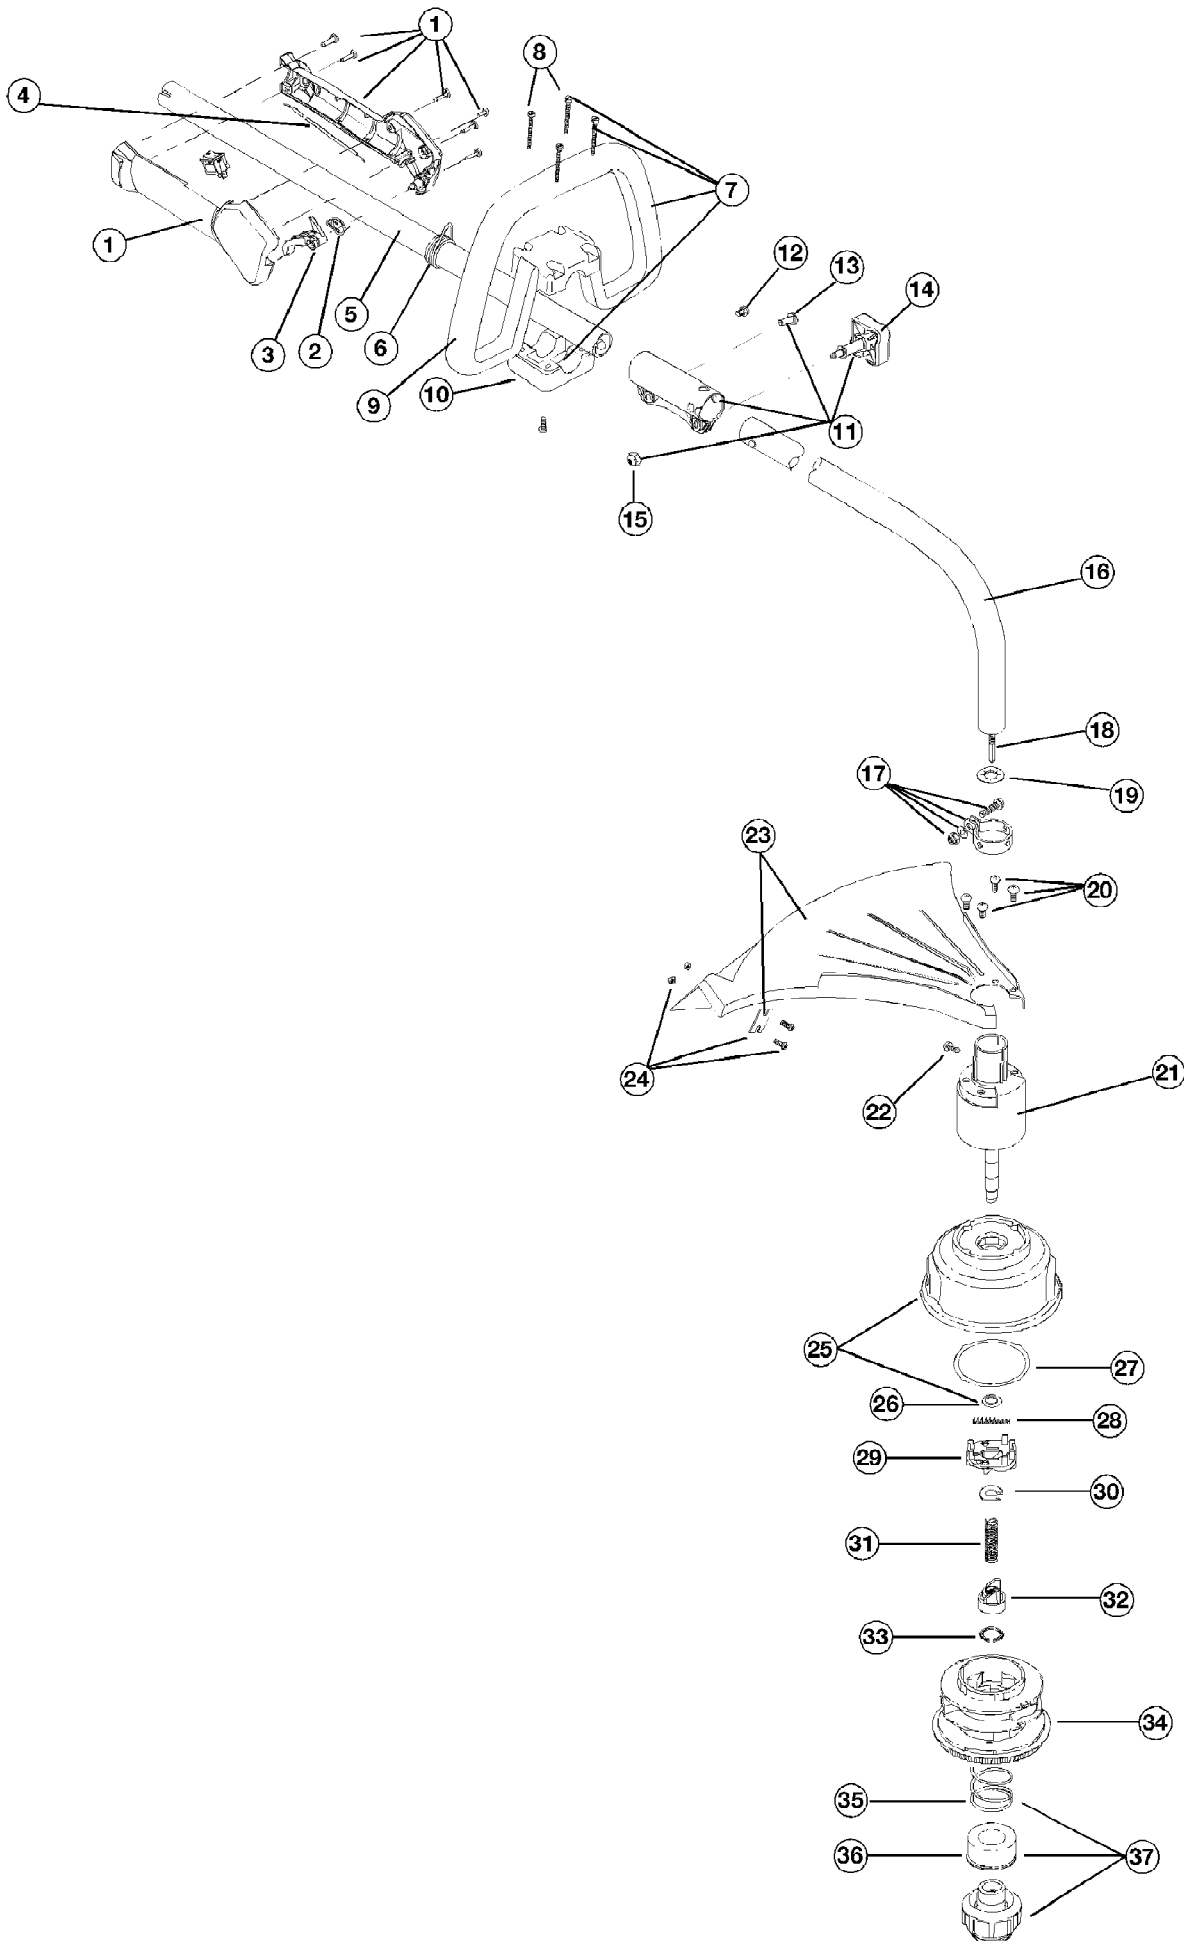

TB25CS 41ADT25C763
Boom And Trimmer Parts

TB25CS 41ADT25C763
Boom And Trimmer Parts

Page 2 of 5

Ref #	Part Number	Qty	S/P/F	Description
1	753-04234	1		Throttle Housing Assembly (includes 2 & 3)
2	791-182690	1		Throttle Trigger Spring
3	753-04119	1	/P	Throttle Trigger
4	791-182877	1		Throttle Cable Assembly
5	753-04236	1	/P	Upper Drive Shaft Housing Assembly
6	791-610327	1		Harness Clip
7	791-180869	1		Deluxe D-Handle Assembly (includes 8-10)
8	791-181070	1		Screw
9	791-182167	1		Deluxe D-Handle
10	791-182168	1		Bottom Clamp
11	753-1190	1	/P	EZ-Link Coupler (includes 12-15)
12	791-182057	1		Screw
13	791-181617	1		Bolt
14	791-181981	1		Adjustment Knob (includes 15)
15	791-181886	1		Knob Retaining Nut
16	791-180340	1	S	Lower Drive Shaft Housing Assembly
17	791-153597	1		Lower Clamp Assembly
18	791-181852	1	/P	Lower Flexible Drive Shaft
19	791-181560	1	S	Palnut
20	791-180531	1	S	Shield Mounting Screw
21	791-181857	1		Bushing Housing Assembly
22	791-145569	1	/P	Anti-Rotation Screw
23	791-181659	1	/P	Shield and Blade Assembly (includes 24)
24	791-181823	1		Blade Assembly
25	791-181457	1		Outer Spool & Eyelet Assembly (includes 26)
26	791-181458	1		Retainer
27	791-181561	1		Thrust Washer
28	791-181459	1		Small Spring
29	791-181461	1	S	Slider
30	753-04257	1	/P	E-Clip
31	791-181531	1		Spring
32	791-181462	1		Plunger
33	791-181463	1		C-Clip
34	791-181464	1	S	Inner Reel
35	791-181465	1		Large Spring
36	791-181467	1		Foam Seal
37	791-181468	1	S	Bump Head Knob Assembly (includes 35 & 36)
	791-181460	1	S	Reel and Line Assembly Optional Accessories; Item not shown
	791-682075	1	S	Shoulder Strap Assembly Optional Accessories; Item not shown