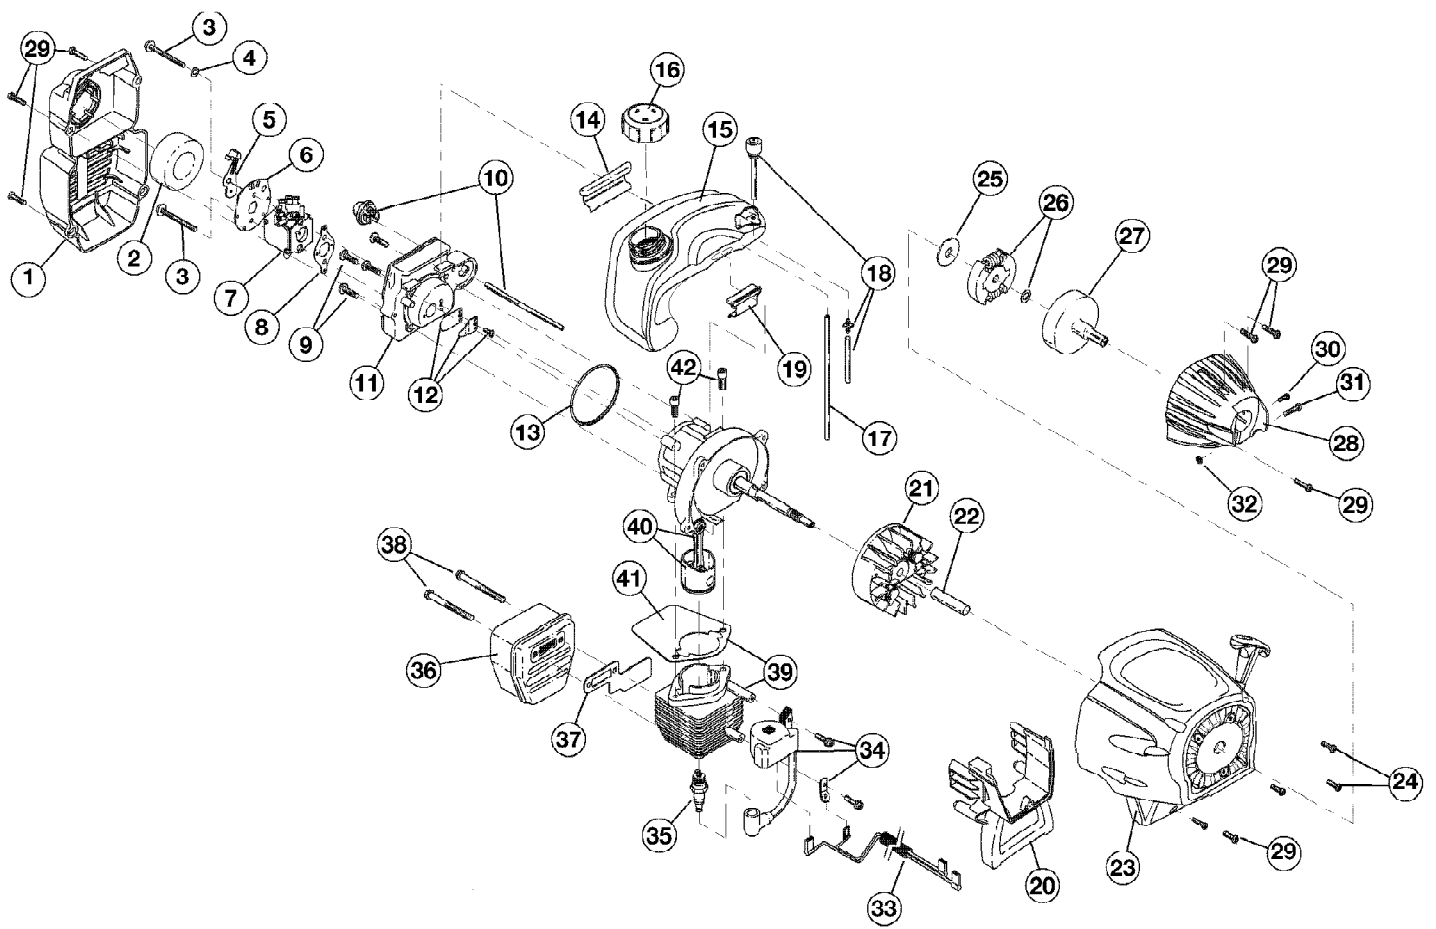

TB20CS 41CDT20C966
Engine Assembly

Page 1 of 4

TB20CS 41CDT20C966
Engine Assembly

Page 2 of 4

Ref #	Part Number	Qty	S/P/F	Description
1	753-04511	1	/P	Air Cleaner Cover Assembly (Incl. Ref No. 2 & 29)
2	791-180350B	1	/P	Air Cleaner Filter
3	791-180351	1		Carburetor Mounting Screw Assembly
4	791-180226	1	S	Wavey Washer
5	753-04418	1	/P	Choke Lever Assembly
6	753-04419	1	/P	Choke Plate Assembly (Incl. Ref No. 5)
7	753-05133	1		Carburetor Assembly (Incl. Ref No. 8 & 18)
8	791-610675	1		Carburetor Gasket
9	791-181860	1		Carb Mount Screw
10	791-683974B	1	/P	Primer & Hose Assembly
11	753-1196	1	/P	Carb Mount Assembly (Incl. Ref No. 9, 12 & 13)
12	791-684451	1		Reed Assembly
13	753-05487	1	S	O-Ring
14	791-612134	1		Rear Mounting Pad
15	753-04307	1	/P	Fuel Tank Assembly (Incl. Ref No. 16-18)
16	791-182529	1		Fuel Cap Assembly
17	791-181086	1	/P	Fuel Return Line
18	753-04233	1		Fuel Line Assembly
19	791-145308	1		Front Mounting Pad
20	753-04409	1	S	Shroud Extension & Stand (Incl. Ref No. 29)
21	753-05240	1	/P	Flywheel Assembly
21	914-04016	1	/P	Woodruff Key.125 x .375 Not shown
22	791-181525	1		Spacer
23	753-05775	1		Starter Housing Assembly (Incl. Ref No. 24 & 29)
24	791-181862	1	/P	Housing Screw
25	791-182396	1	S	Clutch Washer
26	753-05722	1		Clutch Rotor Assembly
27	753-05723	1		Clutch Drum Assembly
28	753-04403	1		Clutch Cover Assembly (Incl. Ref No. 29-32)
29	791-181345	1	/P	Cover Screw
30	791-182519	1		Anti-Rotation Screw
31	753-04003	1		Clamping Screw
32	791-180217	1	S	Clamping Nut
33	753-05025	1	/P	Wire Leads and Sleeve
34	753-04336	1		Module Assembly
35	791-610311B	1	/P	Spark Plug
36	753-05169	1	/P	Muffler Assembly (Incl. Ref No. 37, 38 & Spark Arrestor)
37	753-04619	1	/P	Exhaust Gasket
38	753-04620	1	S	Muffler Mounting Bolts
39	753-04814	1	/P	Cylinder Assembly (Incl. Ref No. 41 & 42)
40	753-04367	1	/P	Piston and Rod Assembly
41	753-04182	1		Cylinder Gasket
42	791-182723	1		Cylinder Bolt
	753-1209	1		Piston Ring Set Not Shown
	753-04812	1	/P	Short Block Assembly Not Shown (includes Crankcase, 9, 35 & 39-42)
	791-181599	2		Clutch Springs Not Shown