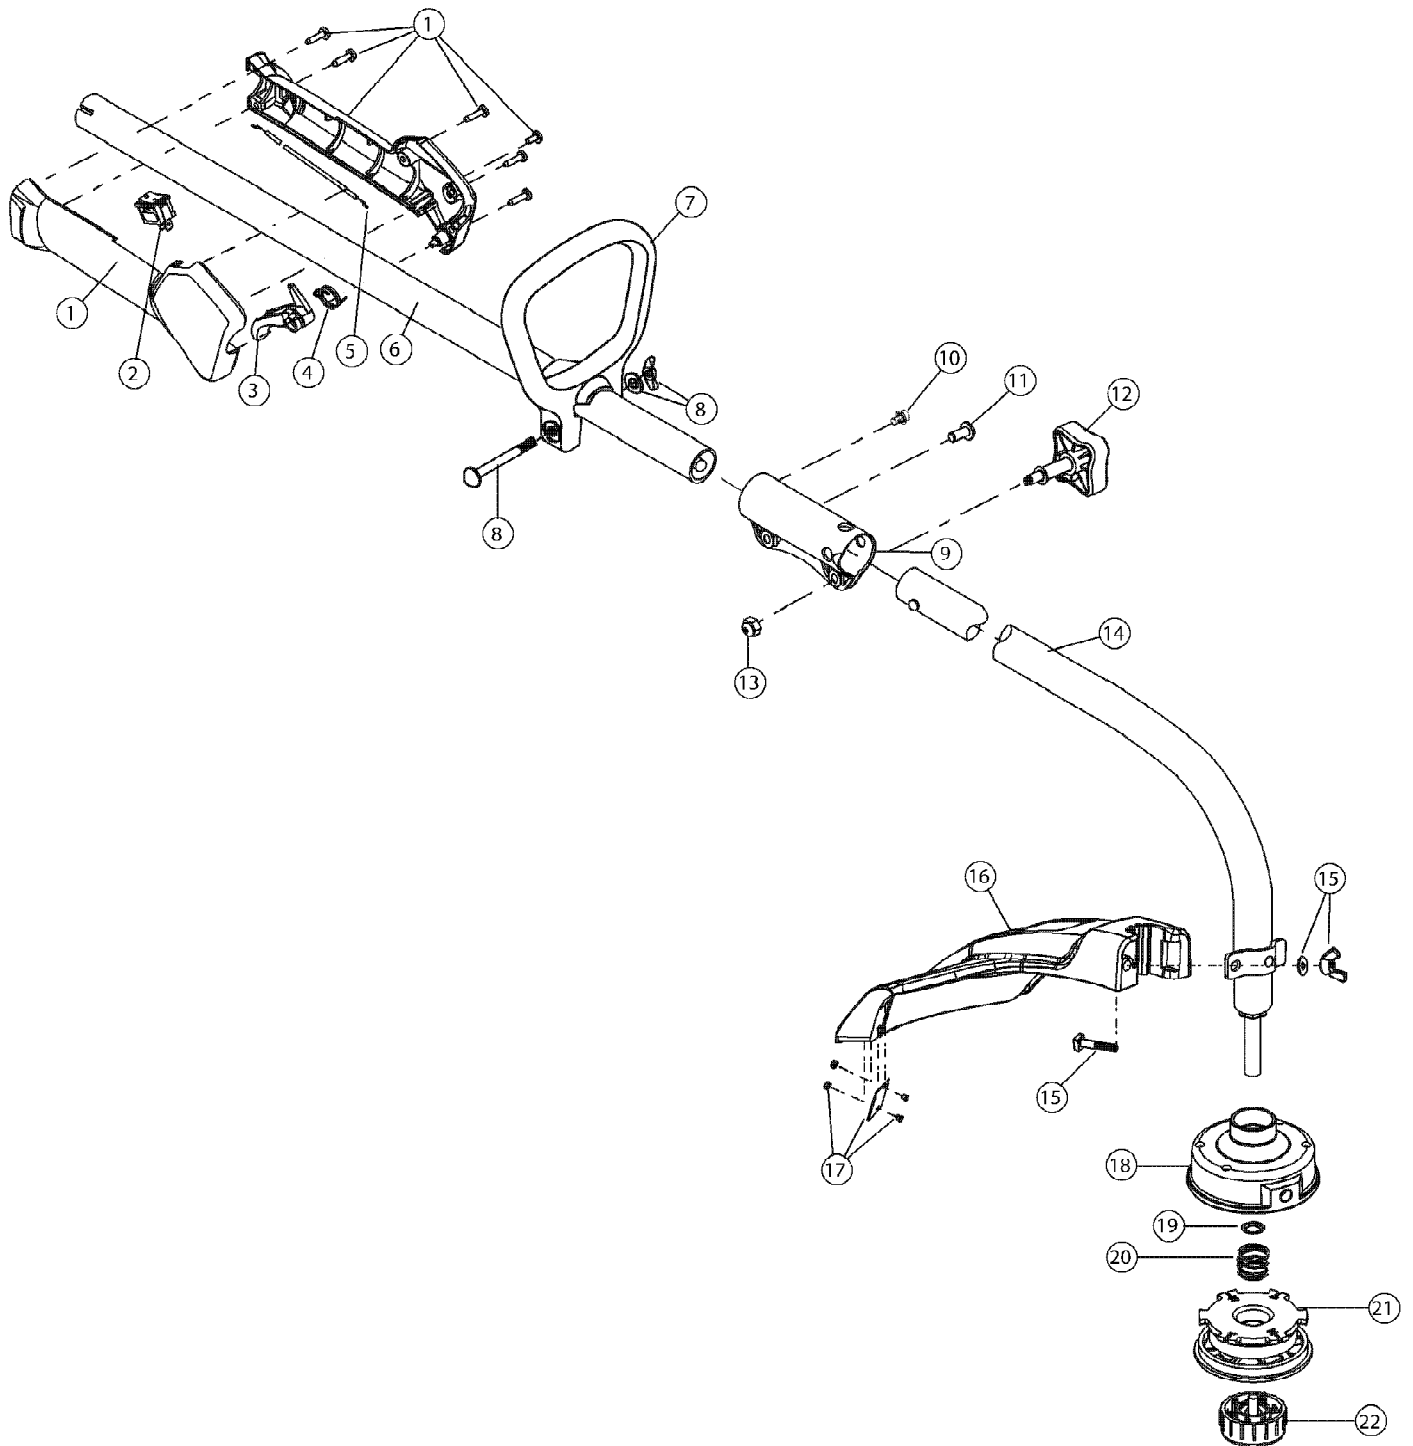

TB20CS 41CDT20C966  
General Assembly

TB20CS 41CDT20C966  
General Assembly

Page 4 of 4

Ref #	Part Number	Qty	S/P/F	Description
1	753-04234	1		Throttle Housing Assembly (Incl. Ref No. 2-4)
2	791-182405	1	/P	Switch
3	753-04119	1	/P	Throttle Trigger
4	791-182690	1		Throttle Trigger Spring
5	753-04405	1	S	Throttle Cable
6	753-04344	1	/P	Upper Drive Shaft Housing Assembly
7	791-153064	1	/P	D-Handle (Incl. Ref No. 8)
8	791-181587	1	/P	D-Handle Hardware
9	753-1190	1	/P	Split Boom Coupler (Incl. Ref No. 10-13)
10	791-182057	1		Screw
11	791-181617	1		Bolt
12	791-181951	1	S	Adjustment Knob (Incl. Ref No. 13)
13	753-04386	1	S	Knob Retaining Nut
14	753-04508	1		Lower Drive Shaft Housing Assembly
15	753-04282	1		Guard Mounting Hardware
16	753-04283	1		Guard Assembly (Incl. Ref No. 17)
17	791-180553	1		Blade Assembly
18	753-04284	1		Outer Spool Assembly (Incl. Ref No. 19)
19	791-610660	1		Retainer
20	791-610317B	1	/P	Spring
21	753-1155	1	/P	Inner Reel
22	791-153066B	1	/P	Bump Head Knob Assembly
	753-1156	1	S	Reel and Line Assembly Not Shown
	753-05778	1		Fixed Line Insert Not Shown