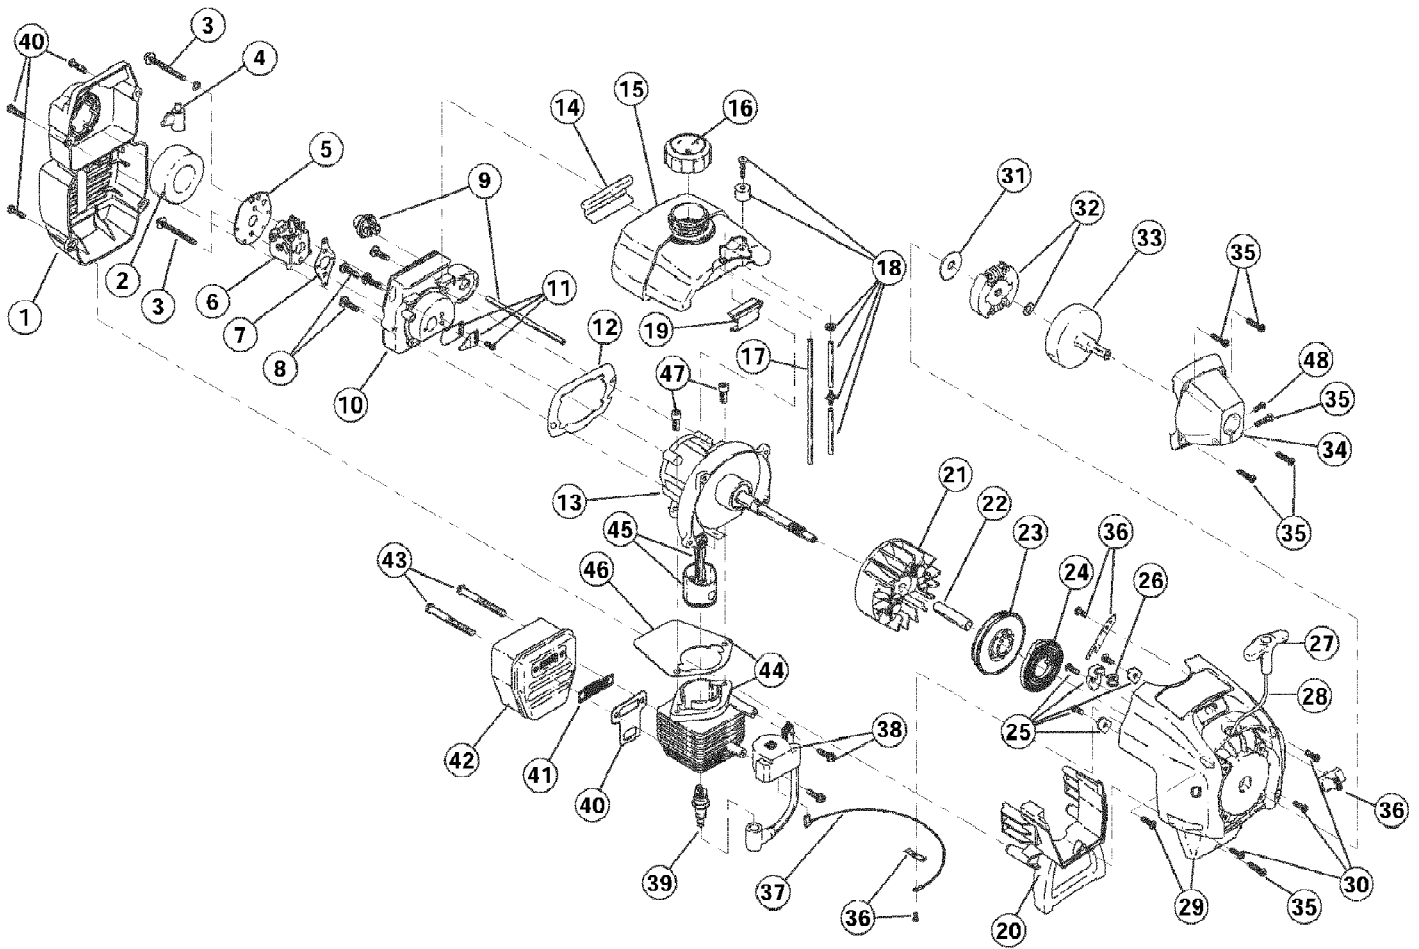

TB15CS 41ADT15C066
Engine Parts

TB15CS 41ADT15C066
Engine Parts

Page 4 of 5

Ref #	Part Number	Qty	S/P/F	Description
1	753-1192	1		Carburetor/Air Cleaner Cover Assembly (Includes 2 & 35)
2	791-180350B	1	/P	Air Cleaner Filter
3	791-180351	1		Carburetor Mounting Screw Assembly
4	753-1193	1	S	Choke Lever
5	753-1194	1	S	Choke Plate
6	753-04331	1	S	Carburetor Assembly (Includes 7 & 18)
7	791-610675	1		Carburetor Gasket
8	791-181860	1		Carb Mount Screw
9	791-683974B	1	/P	Primer and Hose Assembly
10	753-1196	1	/P	Carb Mount Assembly (Includes 8,11 & 12)
11	791-684451	1		Reed Assembly
12	753-1208	1	/P	Carburetor Mount Gasket
13	753-04332	1		Crank Case Service Assembly (Includes 8)
14	791-612134	1		Rear Mounting Pad
15	753-04311	1	/P	Fuel Tank Assembly (Includes 16-18)
16	791-182438	1	S	Fuel Cap Assembly
17	791-181086	1	/P	Fuel Return Line
18	791-682039	1	/P	Fuel Line Assembly
19	791-145308	1		Front Mounting Pad
20	791-182064	1	S	Shroud Extension & Stand (Includes 35)
21	791-182736	1	S	Flywheel Assembly
22	791-181065	1		Spacer
23	753-04232	1	/P	Recoil Pulley Assembly
24	791-613102	1		Recoil Spring
25	791-181441	1		Pulley Retainer Assembly
26	791-611061	1		Rope Guide
27	791-181079	1	S	Pull Handle
28	791-613103	1		Rope
29	791-182619	1		Starter Housing Assembly (Includes 23-28, 30, & 35-37)
30	791-181862	1	/P	Housing Screw
31	791-182368	1	S	Clutch Washer
32	791-181445	1		Clutch Rotor Assembly
33	791-153592	1	/P	Clutch Drum Assembly
34	791-182797	1	S	Clutch Cover Assembly (Includes 35 & 48)
35	791-181345	1	/P	Screw
36	791-181442	1		Switch Assembly
37	791-180036	1		Wire Lead
38	753-04324	1		Module Assembly
39	791-610311B	1	/P	Spark Plug
40	791-182066	1	S	Muffler Assembly (Includes 41-43)
41	791-182065	1	S	Exhaust Gasket
42	791-182747	1		Spark Arrestor
43	791-147575	1		Muffler Mounting Bolt Assembly
44	753-04323	1	S	Cylinder Assembly (Includes 46 & 47)
45	753-04367	1	/P	Piston and Rod Assembly
46	753-1197	1		Cylinder Gasket
47	791-182723	1		Cylinder Bolt
48	791-182519	1		Anti-Rotation Screw
	753-04134	1	/P	Engine Gasket Kit Item not shown