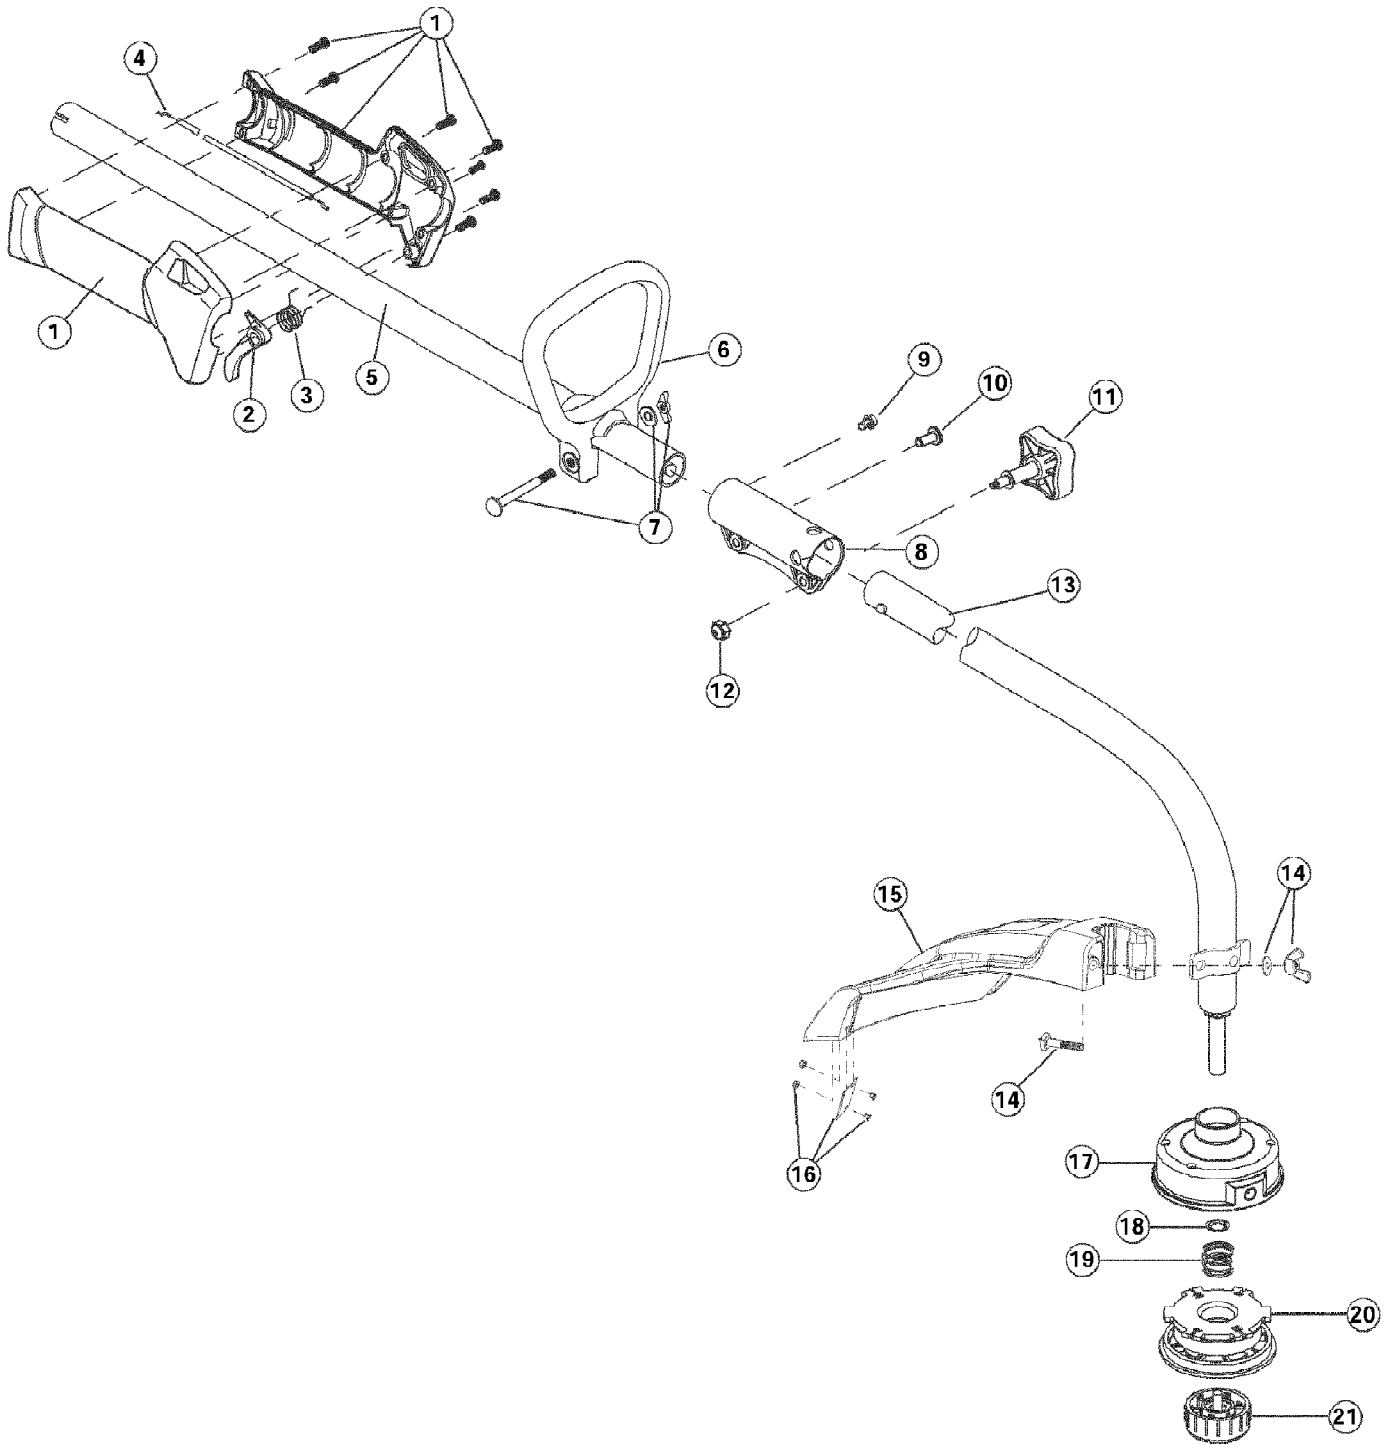

TB15CS 41ADT15C066  
Boom And Trimmer Parts

TB15CS 41ADT15C066  
Boom And Trimmer Parts

Page 2 of 5

Ref #	Part Number	Qty	S/P/F	Description
1	753-04114	1		Throttle Housing Assembly (Includes 2 & 3)
2	791-610314	1		Throttle Trigger Spring
3	753-04115	1		Throttle Trigger
4	753-04278	1	S	Throttle Cable
5	753-04344	1	/P	Upper Drive Shaft Housing Assembly
6	791-153064	1	/P	D-Handle (Includes 7)
7	791-153317	1	S	Handle Hardware
8	753-1190	1	/P	Split Boom Coupler (Includes 9-12)
9	791-182057	1		Screw
10	791-181617	1		Bolt
11	791-181981	1		Adjustment Knob
12	753-04386	1	S	Knob Retaining Nut
13	753-04508	1		Lower Drive Shaft Housing Assembly
14	753-04282	1		Guard Mounting Hardware
15	753-04283	1		Guard (Includes 16)
16	791-180553	1		Blade Assembly
17	753-04284	1		Outer Spool Assembly (Includes 18)
18	791-610660	1		Retainer
19	791-610317B	1	/P	Spring
20	753-1155	1	/P	Inner Reel
21	791-153066B	1	/P	Bump Head Knob Assembly
	791-153577B	1	/P	Reel and Line Assembly - Optional Accessories Not shown
	791-682075B	1	/P	Shoulder Strap Assembly - Optional Accessories Not shown

TB15CS 41ADT15C066  
Engine Parts

Page 5 of 5

Ref #	Part Number	Qty	S/P/F	Description
	791-180602	1		O.E.M. Carburetor Repair Kit (Walbro) Item not shown
	791-181069	1		Gasket-Diaphragm Repair Kit (Walbro) Item not shown
	791-181873	1		Carburetor Limiter Cap Set (Walbro) Item not shown
	791-180090	1		O.E.M. Carburetor Repair Kit (Zama) Item not shown
	791-180091	1		Gasket-Diaphragm Repair Kit (Zama) Item not shown
	791-181562	1		Carburetor Limiter Cap Set (Zama) Item not shown
	753-1209	1		Piston Ring Item not shown
	753-04334	1	/P	Short Block Assembly (Includes 13, 40, 44, & 45); Item not shown
	791-181501	1		Starter Housing Screw Set Item not shown
	791-181599	1		Clutch Springs Item not shown