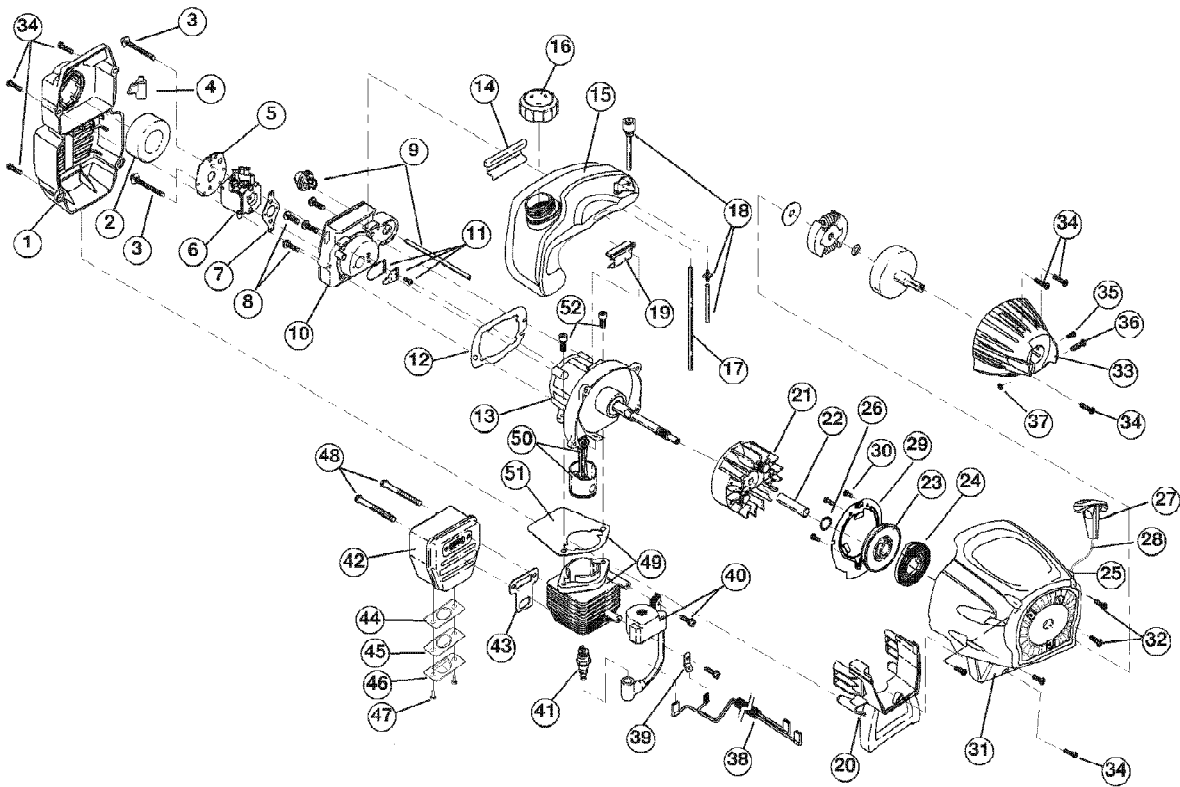

TB10CS 41ADT10G966
Boom and Trimmer Parts

TB10CS 41ADT10G966
Boom and Trimmer Parts

Page 2 of 5

Ref #	Part Number	Qty	S/P/F	Description
1	753-04234	1		Throttle Housing Assembly (includes 2-4)
2	791-182405	1	/P	Switch
3	791-182690	1		Throttle Trigger Spring
4	753-04119	1	/P	Throttle Trigger
5	791-181844	1	/P	Throttle Housing Screws
6	753-04466	1		Anti-Rotation Screw
7	753-04405	1	S	Throttle Cable
8	753-04830	1		Flexible Drive Shaft
9	753-04831	1		Drive Shaft Housing Assembly (includes 8)
10	791-610327	1		Harness Clip
11	791-153064	1	/P	D-Handle Assembly (includes 12)
12	791-153317	1	S	D-Handle Hardware
13	753-04282	1		Guard Mounting Hardware
14	753-04283	1		Guard (includes 15)
15	791-180553	1		Blade Assembly
16	753-04284	1		Outer Reel w/Retainer
17	791-610317B	1	/P	Spring
18	791-610318	1	S	Inner Reel
19	791-153066B	1	/P	Bump Knob
	791-153577	1	S	Inner Reel and Line (NOT SHOWN) Optional Accessories
	791-682075	1	S	Shoulder Strap Assembly (NOT SHOWN) Optional Accessories
	MC-9228-332619	1	/P	Edge Guide (NOT SHOWN) Optional Accessories