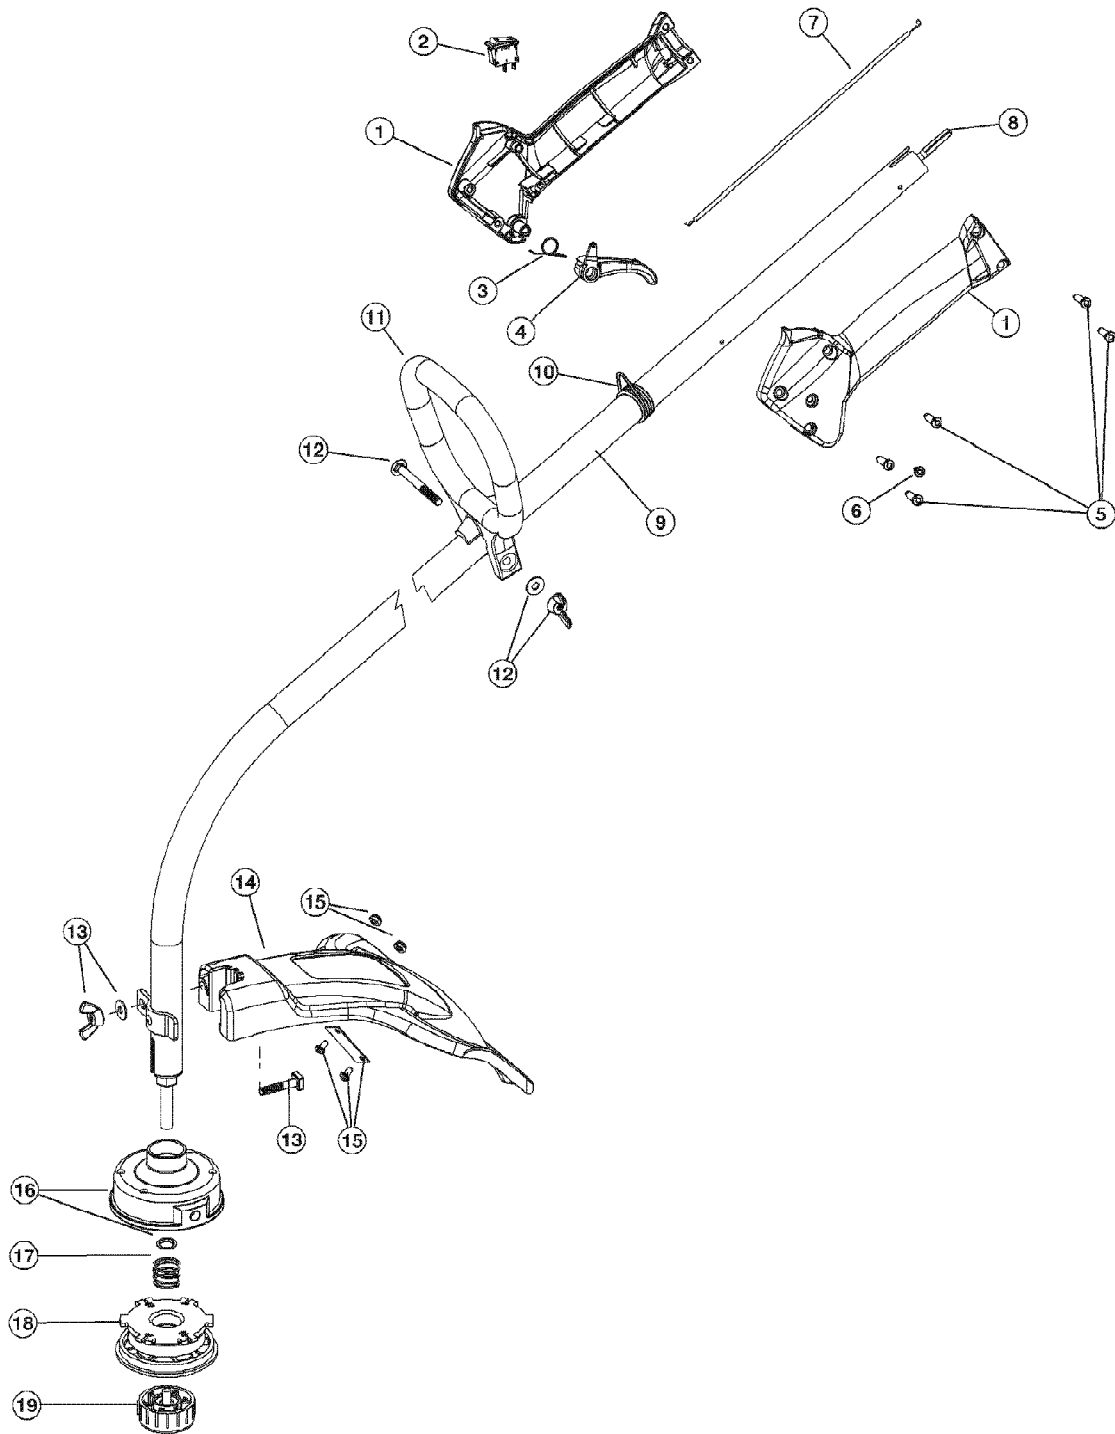

TB10CS 41ADT10G966
Boom and Trimmer Parts

TB10CS 41ADT10G966
Boom and Trimmer Parts

Page 2 of 5

Ref #	Part Number	Qty	S/P/F	Description
1	753-04234	1		Throttle Housing Assembly (includes 2-4)
2	791-182405	1	/P	Switch
3	791-182690	1		Throttle Trigger Spring
4	753-04119	1	/P	Throttle Trigger
5	791-181844	1	/P	Throttle Housing Screws
6	753-04466	1		Anti-Rotation Screw
7	753-04405	1	S	Throttle Cable
8	753-04830	1		Flexible Drive Shaft
9	753-04831	1		Drive Shaft Housing Assembly (includes 8)
10	791-610327	1		Harness Clip
11	791-153064	1	/P	D-Handle Assembly (includes 12)
12	791-153317	1	S	D-Handle Hardware
13	753-04282	1		Guard Mounting Hardware
14	753-04283	1		Guard (includes 15)
15	791-180553	1		Blade Assembly
16	753-04284	1		Outer Reel w/Retainer
17	791-610317B	1	/P	Spring
18	791-610318	1	S	Inner Reel
19	791-153066B	1	/P	Bump Knob
	791-153577	1	S	Inner Reel and Line (NOT SHOWN) Optional Accessories
	791-682075	1	S	Shoulder Strap Assembly (NOT SHOWN) Optional Accessories
	MC-9228-332619	1	/P	Edge Guide (NOT SHOWN) Optional Accessories