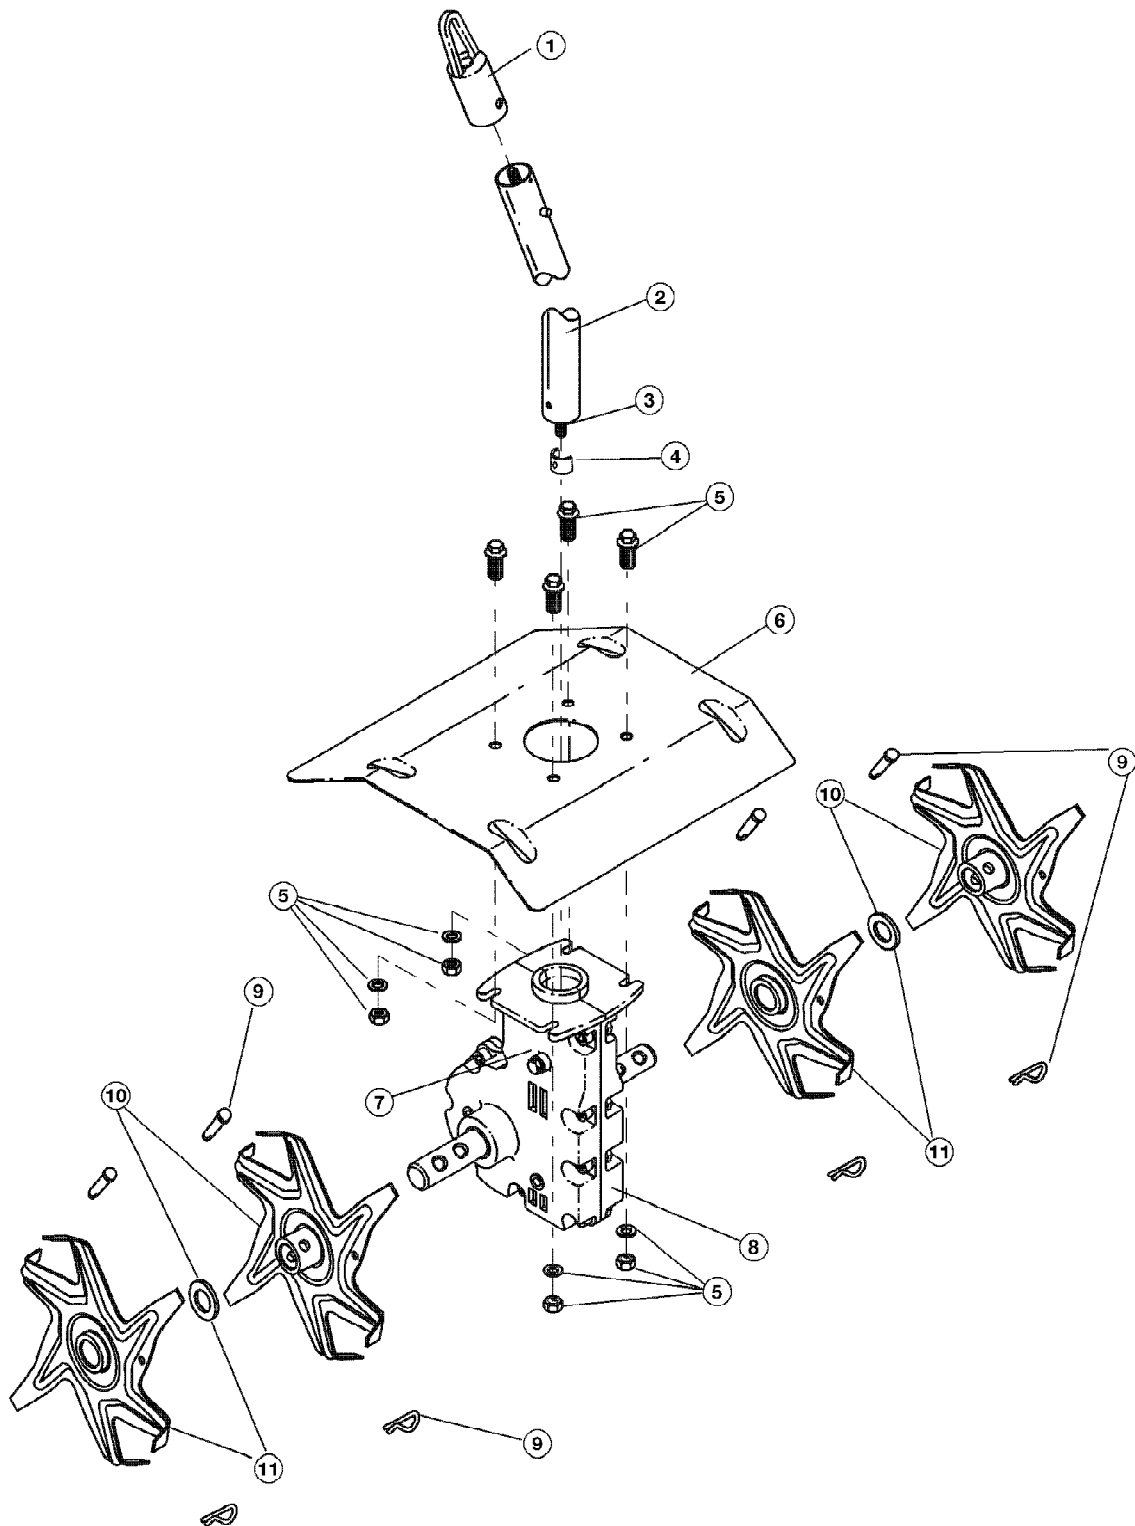

GC720r 41AJGC-A054
General Assembly

GC720r 41AJGC-A054
General Assembly

Page 2 of 2

Ref #	Part Number	Qty	S/P/F	Description
1	791-612605	1	/P	Accessory Hanger
2	791-180916	1		Drive Shaft Housing Assembly
3	791-613300	1		Flexible Drive Shaft
4	753-04078	1		Retainer Sleeve
5	753-04266	1	/P	Guard Mounting Hardware Set
6	753-1216	1	/P	Guard
7	791-180288	1	/P	Bolt
8	753-04489	1	/P	Gear Box Assembly
9	791-147473	1		Tine Fastener Assembly
10	791-182729	1	/P	Tine Assembly (Left Outer or Right Inner)
11	791-182730	1	/P	Tine Assembly (Left Inner or Right Outer)