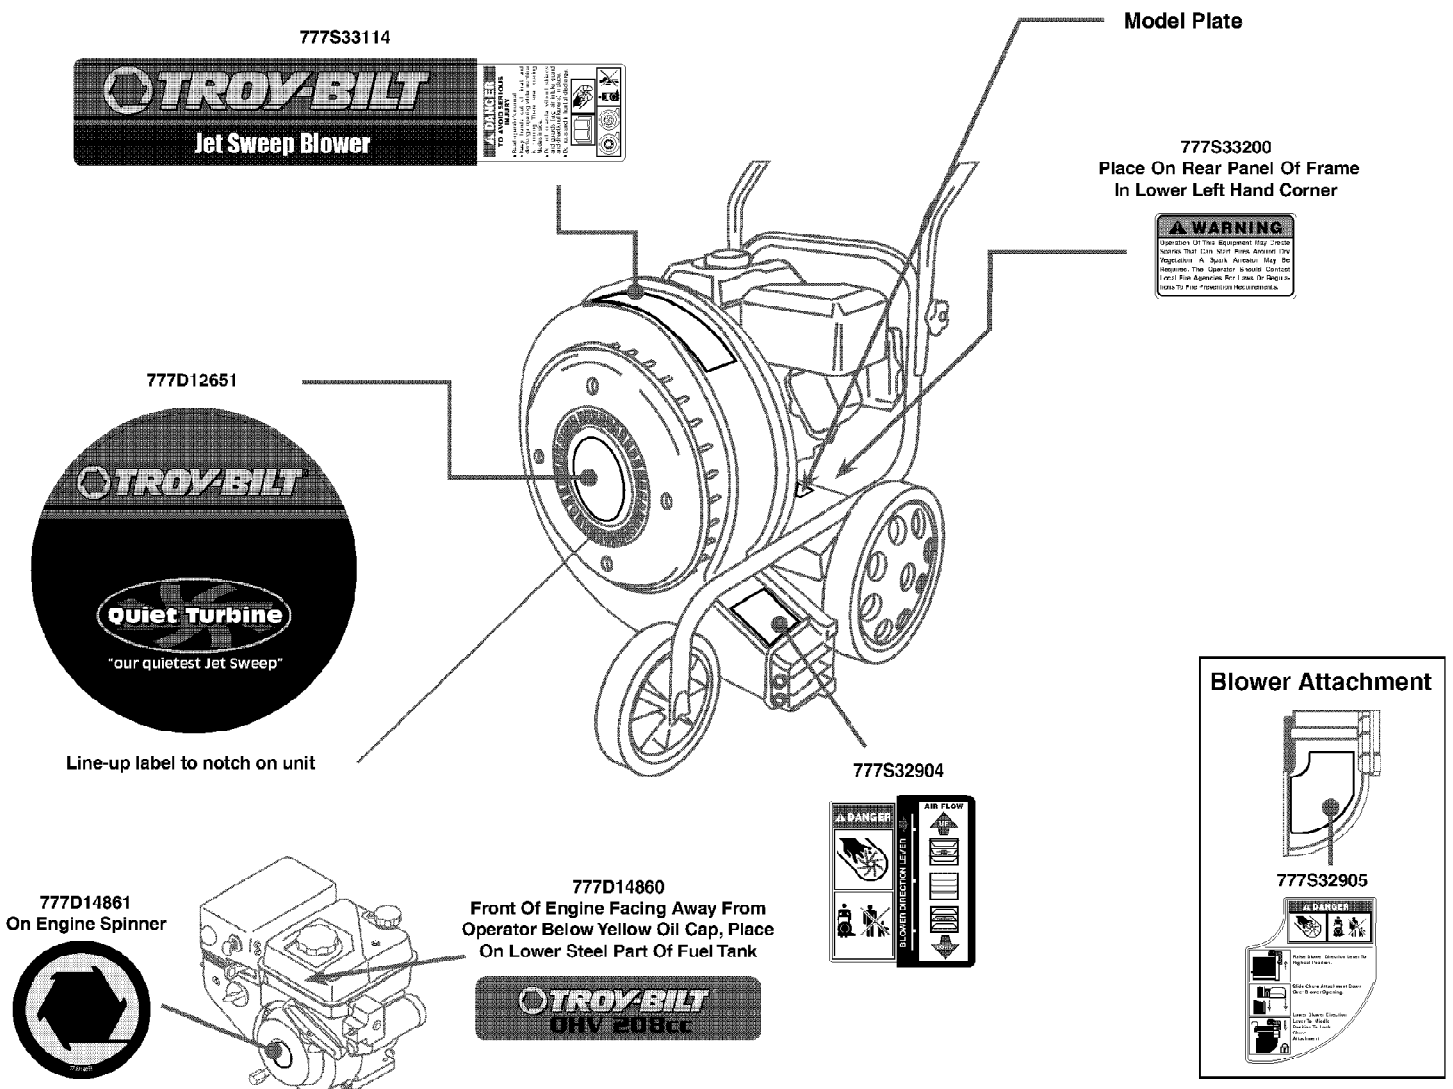

Ref #	Part Number	Qty	S/P/F	Description
1	749-04292-0638	1	/P	Lower Handle Assembly
2	710-04605	1		Hex Screw, 5/16-18 x 1.50
3	710-0487	1	/P	Carriage Screw, 5/16-18 x 2.00
4	720-04072A	1	/P	Star Knob, 5/16-18
5	720-04091	1		Foam Grip, .970 x 25
6	781-04165-0638	1		Back Plate
7	936-0451	1	/P	Saddle Washer, .320 x .93 x .060
8	749-04291-0638	1		Upper Handle
9	734-04033	1	/P	Wheel, 8 x 2
10	734-04019	1		Wheel, 12"
11	712-04065	1	/P	Flange Lock Nut, 3/8-16
12	726-0299	1	/P	Push Cap, 1/2"
13	936-0504	1	/P	Wave Washer, .510 x .750 x .017
14	738-0213	1	/P	Shoulder Screw, .498 x 1.445
15	781-04212-0637	1	/P	Guide Plate
16	710-04373A	1		Hex Screw, 12-16 x .75
17	731-05664	1		Blower Cover
18	631-04253	1		Chute Assembly
19	781-04175-0638	1		Chute Plate
20	631-04213	1		Impeler Assembly
21	910-1254	1	S	Hex Screw, 3/8-24 x 2.25
22	936-0217	1	/P	Lock Washer, 3/8
23	731-05592	1		Blower Housing
24	681-04067A-0638	1	/P	Frame
25	710-0654A	1	/P	Sems Screw, 3/8-16 x 1.000
26	712-04063	1	/P	Flange Lock Nut, 5/16-18
27	781-04181-0638	1		Louver Lever
28	710-0237	1	/P	Hex Bolt, 5/16-24 x .625 (205 CC) 24A-672G011 Model Only
28	710-0888	1	/P	Hex Bolt, 5/16-24 x 1.00 (208 CC) 24A-67M3011/066 Models Only
29	710-3008	1	/P	Hex Bolt, 5/16-18 x .75
30	712-04035	1		Hex Lock Nut, #8-32
31	712-04064	1	/P	Flange Lock Nut, 1/4-20
32	720-0426	1	/P	Height Adjustment Knob
33	731-05644	1		Louver Plate
34	932-3042	1		Comp. Spring, .515 x .641 x .95
35	736-0242	1	/P	Bell Washer, .340 x .872 x .060
36	738-04222	1		Shoulder Screw, .437 x .50 x 1/4-20
37	738-04223	1		Shoulder Screw, .18 x 4.8 x 8-32
38	781-04292-0637	1	/P	Engine Plate (208 CC) 24A-67M3011/066 Models Only