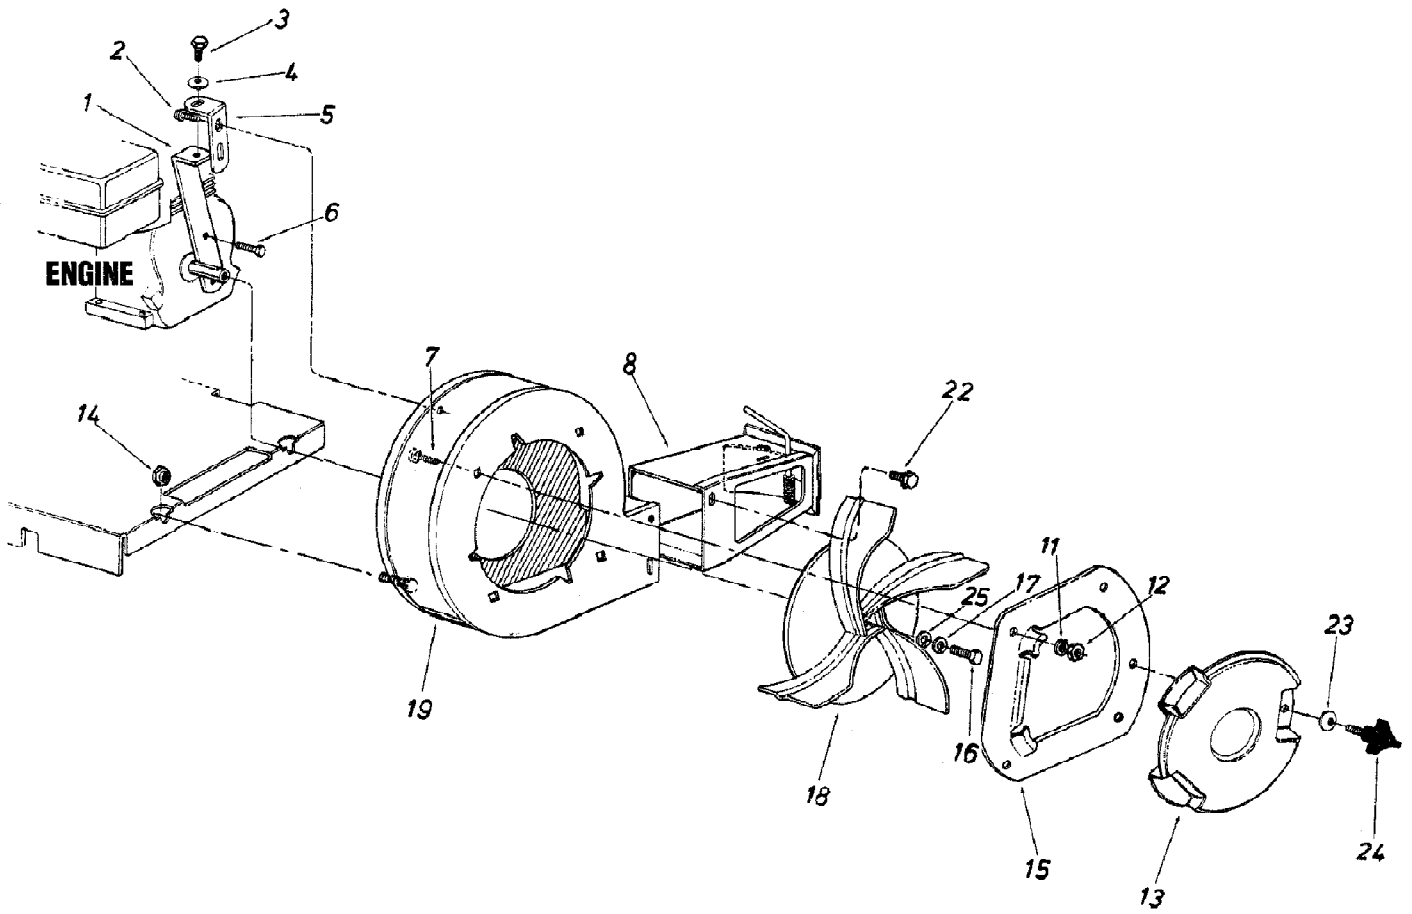

24A-654B766 6.5HP Leaf Blower (2005)
Blower Housing

24A-654B766 6.5HP Leaf Blower (2005)
Blower Housing

Page 2 of 4

Ref #	Part Number	Qty	S/P/F	Description
1	14540B	1	S	Engine Housing Brace Assembly
2	710-0607	1	/P	Hex Self Tapping Screw 5/16 x .5
3	710-1260A	1	/P	Hex Bolt 5/16-18 x .75
4	736-0170	1	S	Special L-Washer 5/16" x.88 OD
5	14541	1	S	Right Angle Bracket
6	710-0627	1	/P	Hex Locking Bolt 5/16-24 x .75
7	710-0260A	1	/P	Carriage Bolt 5/16-18 x .62
8	14479	1	/P	Directional Discharge Assembly
11	736-0119	1	S	Lock Washer 5/16
12	712-0267	1	S	Hex Nut 5/16-18
13	731-0608	1		Blower Guard
14	711-0758	1	S	Hex Shoulder Nut .50"
15	14563A	1	/P	Nozzle Plate Assembly
16	710-1254	1	/P	Hex Bolt 3/8-24 x 1.25
17	736-0217	1	S	Lock Washer 3/8
18	681-0075A	1	/P	Air Vane Plate Assembly
19	14496B	1		Blower Housing Assembly
22	710-0259	1	/P	Hex Sems Bolt 5/16-18 x .62
23	736-0242	1	/P	Bell Washer .34 ID x .87 OD
24	710-3008	1	/P	Screw 5/16-18 x.75
25	736-0247	1	/P	Flat Washer