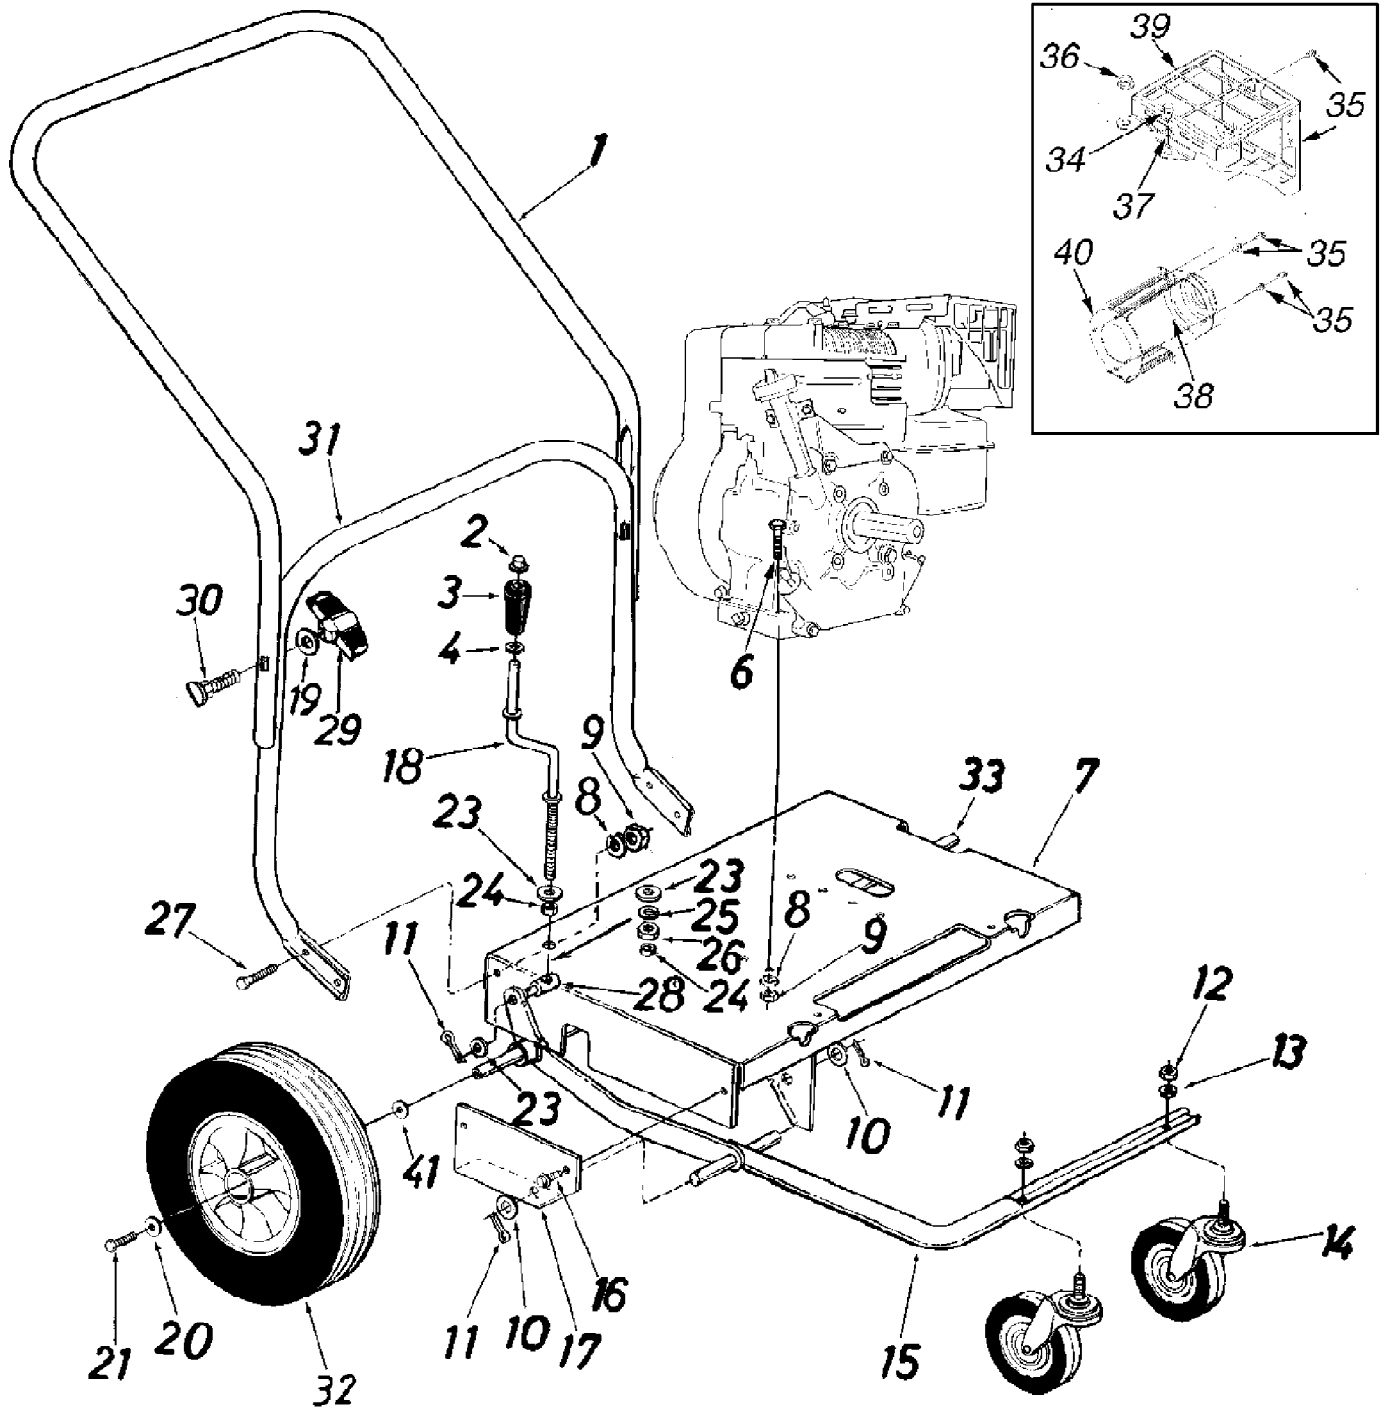

24A-654B766 6.5HP Leaf Blower (2005)
General Assembly

24A-654B766 6.5HP Leaf Blower (2005)
General Assembly

Page 4 of 4

Ref #	Part Number	Qty	S/P/F	Description
1	749-0784	1	S	Upper Handle
2	726-0100	1	S	Push Nut 3/8
3	720-0171	1	S	Crank Knob
4	736-0117	1	S	Flat Washer.385 ID x.62 OD
6	710-0805	1	/P	Hex Bolt 5/16-18 x 1.50
7	16453	1		Engine Mounting Frame Assembly
8	736-0119	1	S	Lock Washer 5/16 ID
9	712-0267	1	S	Hex Nut 5/16-18
10	736-0187	1	/P	Flat Washer.63 ID x 1.25
11	714-0115	1	S	Cotter Pin
12	712-0206	1	S	Hex Nut 1/2-13
13	736-0921	1	S	Lock Washer 1/2
14	734-1036	1		Swivel Caster Wheel 5" Dia x 1.25
15	16273	1		Caster Arm Assembly
16	710-0726	1	/P	Hex Washer Screw 5/16x.75
17	14529	1		Caster Arm Bracket
18	747-0542	1		Height Adjustment Crank
19	736-0451	1	S	Saddle Washer.32 ID x.93 OD
20	736-0159	1	S	Flat Washer.34 ID x.87 OD
21	710-0170	1		Hex Lock Bolt 5/16-24 x.64
23	736-0300	1	S	Flat Washer.38 ID x.57 OD
24	750-0528	1	S	Spacer.382 ID x.50 OD x.180Lg
25	736-0169	1	S	Lock Washer 3/8 ID
26	712-0354	1	S	Hex Nut 3/8-8
27	710-0118	1	S	Hex Bolt 5/16-18 x.75
28	711-0797	1	S	Ferrule
29	720-0241	1	S	Hand Knob
30	710-1174	1	/P	Carriage Bolt 5/16-18 x 2.0
31	749-0785	1	/P	Lower Handle
32	734-1035	1		Wheel Assembly 12 x 3
33	738-0185	1		Rear Axle
34	710-0599	1	/P	Self Tap Screw 1/4-20 x.5 If Equipped
35	710-1502	1		Screw 8-18 x.375 If Equipped
36	712-3004A	1	/P	Hex Lock Nut 5/16-18 If Equipped
37	736-0329	1	S	Lock Washer If Equipped
38	751-0447	1		Deflector If Equipped
39	751-0632	1		Muffler Guard If Equipped
40	751-0646	1		Muffler Guard Bracket If Equipped
41	736-0162	1	/P	Flat Washer
42	712-3004A	1	/P	Hex Lock Nut 5/16-18