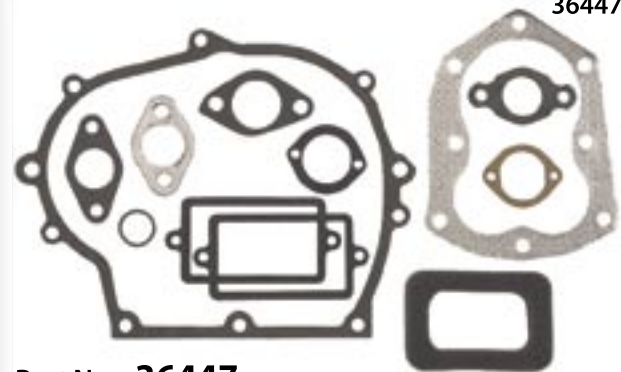

Gasket Sets

36062D

Part No.: **36062D**
Description: Gasket Set
Models Used on: ULT60, VLV

36444

Part No.: **36444**
Description: Gasket Set
Models Used on: HS50, HSSK, LH195

36369A

Part No.: **36369A**
Description: Gasket Set
Models Used on: OHV15, 16