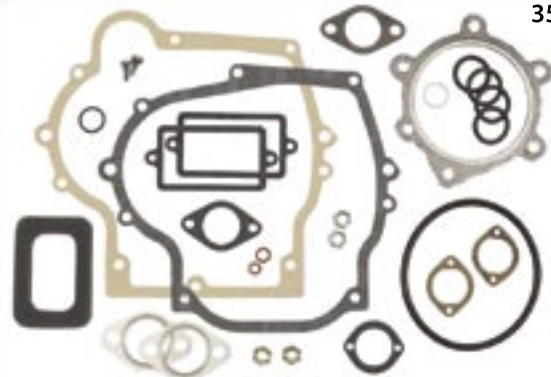

Part No.: **35331B**
Description: Gasket Set
Models Used on: OHM120, OHSK, OVM120, OVXL

33683C