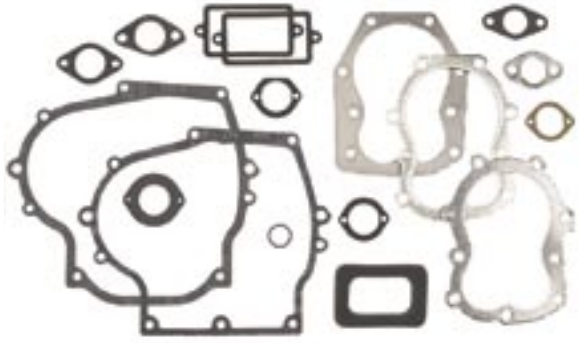

Gasket Sets

33279L

Part No.: **33279L**
Description: Gasket Set
Models Used on: HM100

33740F