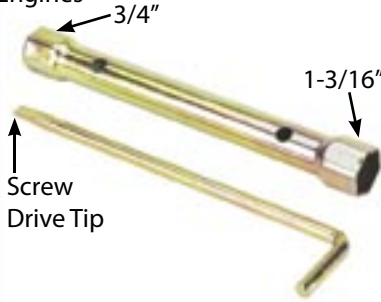

788093A

Part No.: **788093A**
Description: Ultra Grey Sealer

Long Reach for OHV Engines

670390

Part No.: **670390 (730655)**
Description: Spark Plug Socket

36563

Part No.: **36563 (740057B)**
Description: Oil Filter
Models Used on: OHV, OV, TVT, VTX