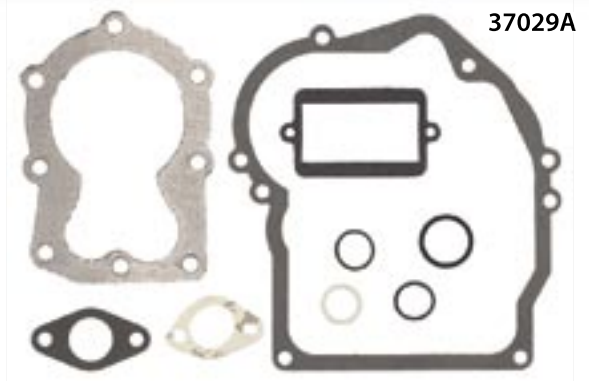

Gasket Sets

36720

Part No.: 36720
Description: Gasket Set
Models Used on: OH195, OHH, OHSK

36947B

Part No.: 36947B
Description: Gasket Set
Models Used on: OH358, OHM120, OHSK, OHV, OV358

36792C

Part No.: 36792C
Description: Gasket Set
Models Used on: LEV