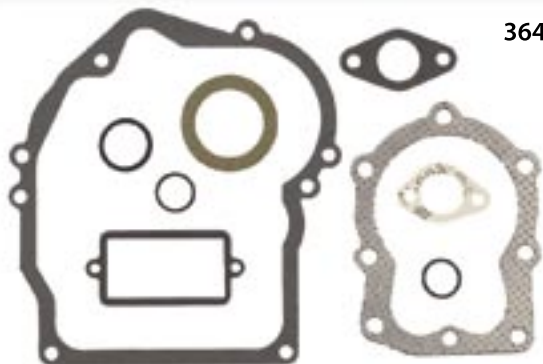

Part No.: **36481B**
Description: Gasket Set
Models Used on: TVS

36716A