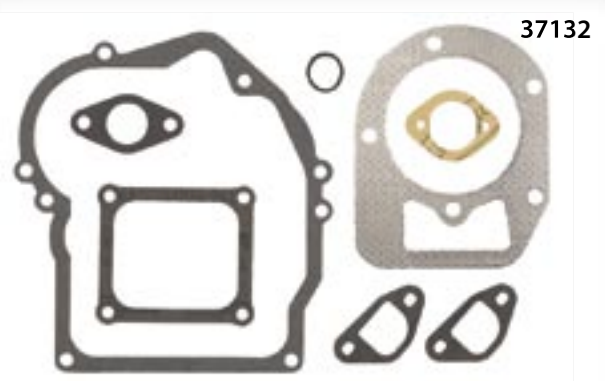

37132

Part No.: 37132
Description: Gasket Set
Models Used on: OVRM120

* Real One Parts

Numbers in Red identify the retail packaged part version.

This information is provided for reference only. To obtain precise part number(s) you will need the model, specification number, and the Tecumseh parts look-up system.