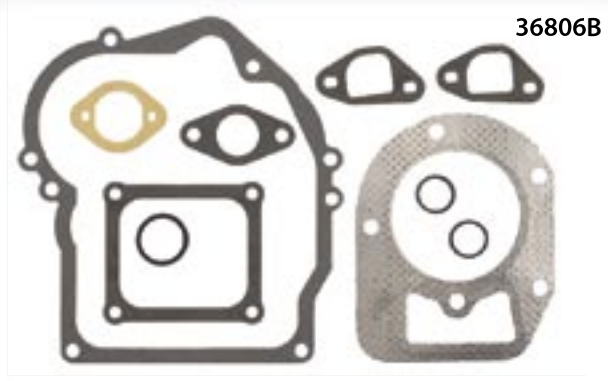

36806B

Part No.: 36806B
Description: Gasket Set
Models Used on: OVRM