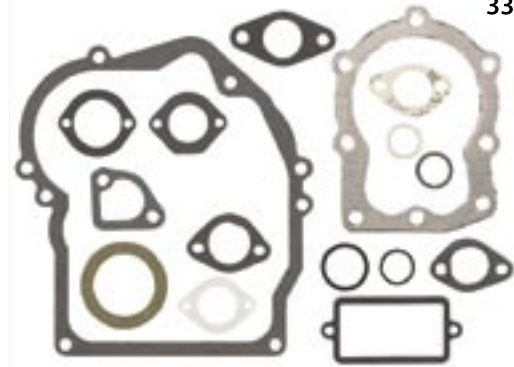

Gasket Sets

33279L

Part No.: **33279L**
Description: Gasket Set
Models Used on: HM100

33740F

Part No.: **33740F**
Description: Gasket Set
Models Used on: LAV50, TVS120

33516G

Part No.: **33516G**
Description: Gasket Set
Models Used on: HH150, OH