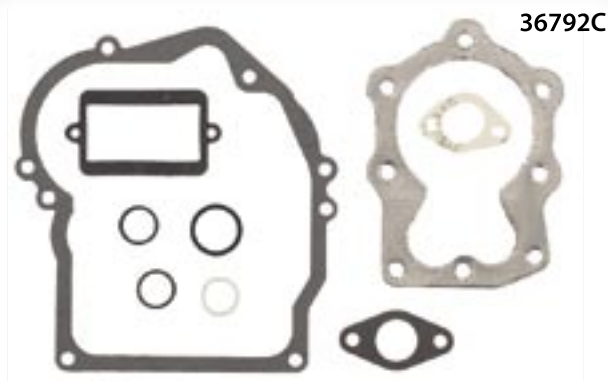

Gasket Sets

36720

Part No.: 36720
Description: Gasket Set
Models Used on: OH195, OHH, OHSK

36947B

Part No.: 36947B
Description: Gasket Set
Models Used on: OH358, OHM120, OHSK, OHV, OV358

36792C

Part No.: 36792C
Description: Gasket Set
Models Used on: LEV