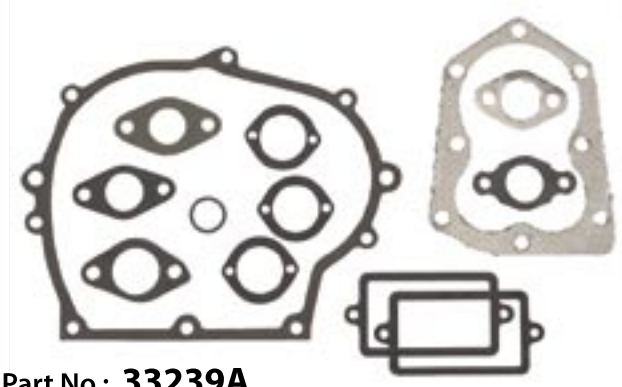

Part No.: **33239A**
Description: Gasket Set
Models Used on: H70, HH70, HSK70, V70, VH70

33237B