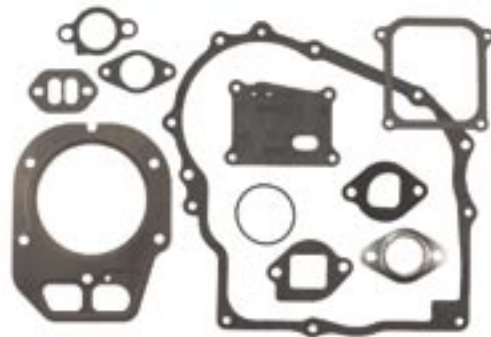

Gasket Sets

36062D

Part No.: **36062D**
Description: Gasket Set
Models Used on: ULT60, VLV

36444

Part No.: **36444**
Description: Gasket Set
Models Used on: HS50, HSSK, LH195

36369A

Part No.: **36369A**
Description: Gasket Set
Models Used on: OHV15, 16