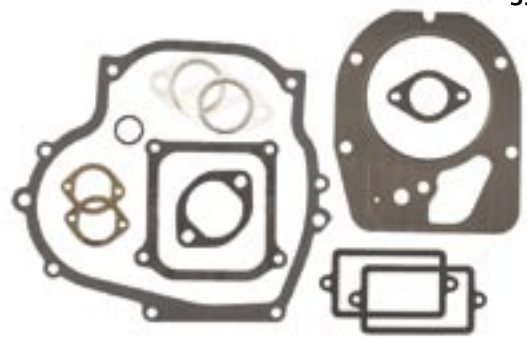

35331B

Part No.: **35331B**
Description: Gasket Set
Models Used on: OHM120, OHSK, OVM120, OVXL

33683C

Part No.: **33683C**
Description: Gasket Set
Models Used on: HS50, HSSK50

35947

Part No.: **35947**
Description: Gasket Set
Models Used on: OHV, OVXL