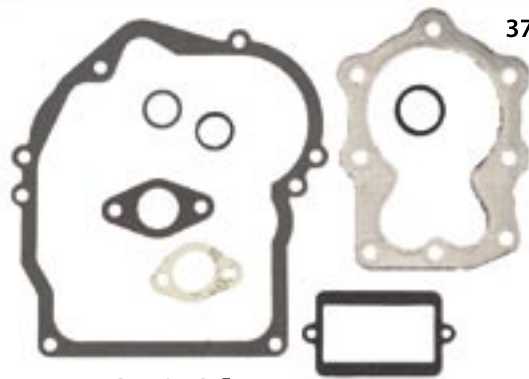

Part No.: **37613A**
Description: Gasket Set
Models Used on: LV195

36481B