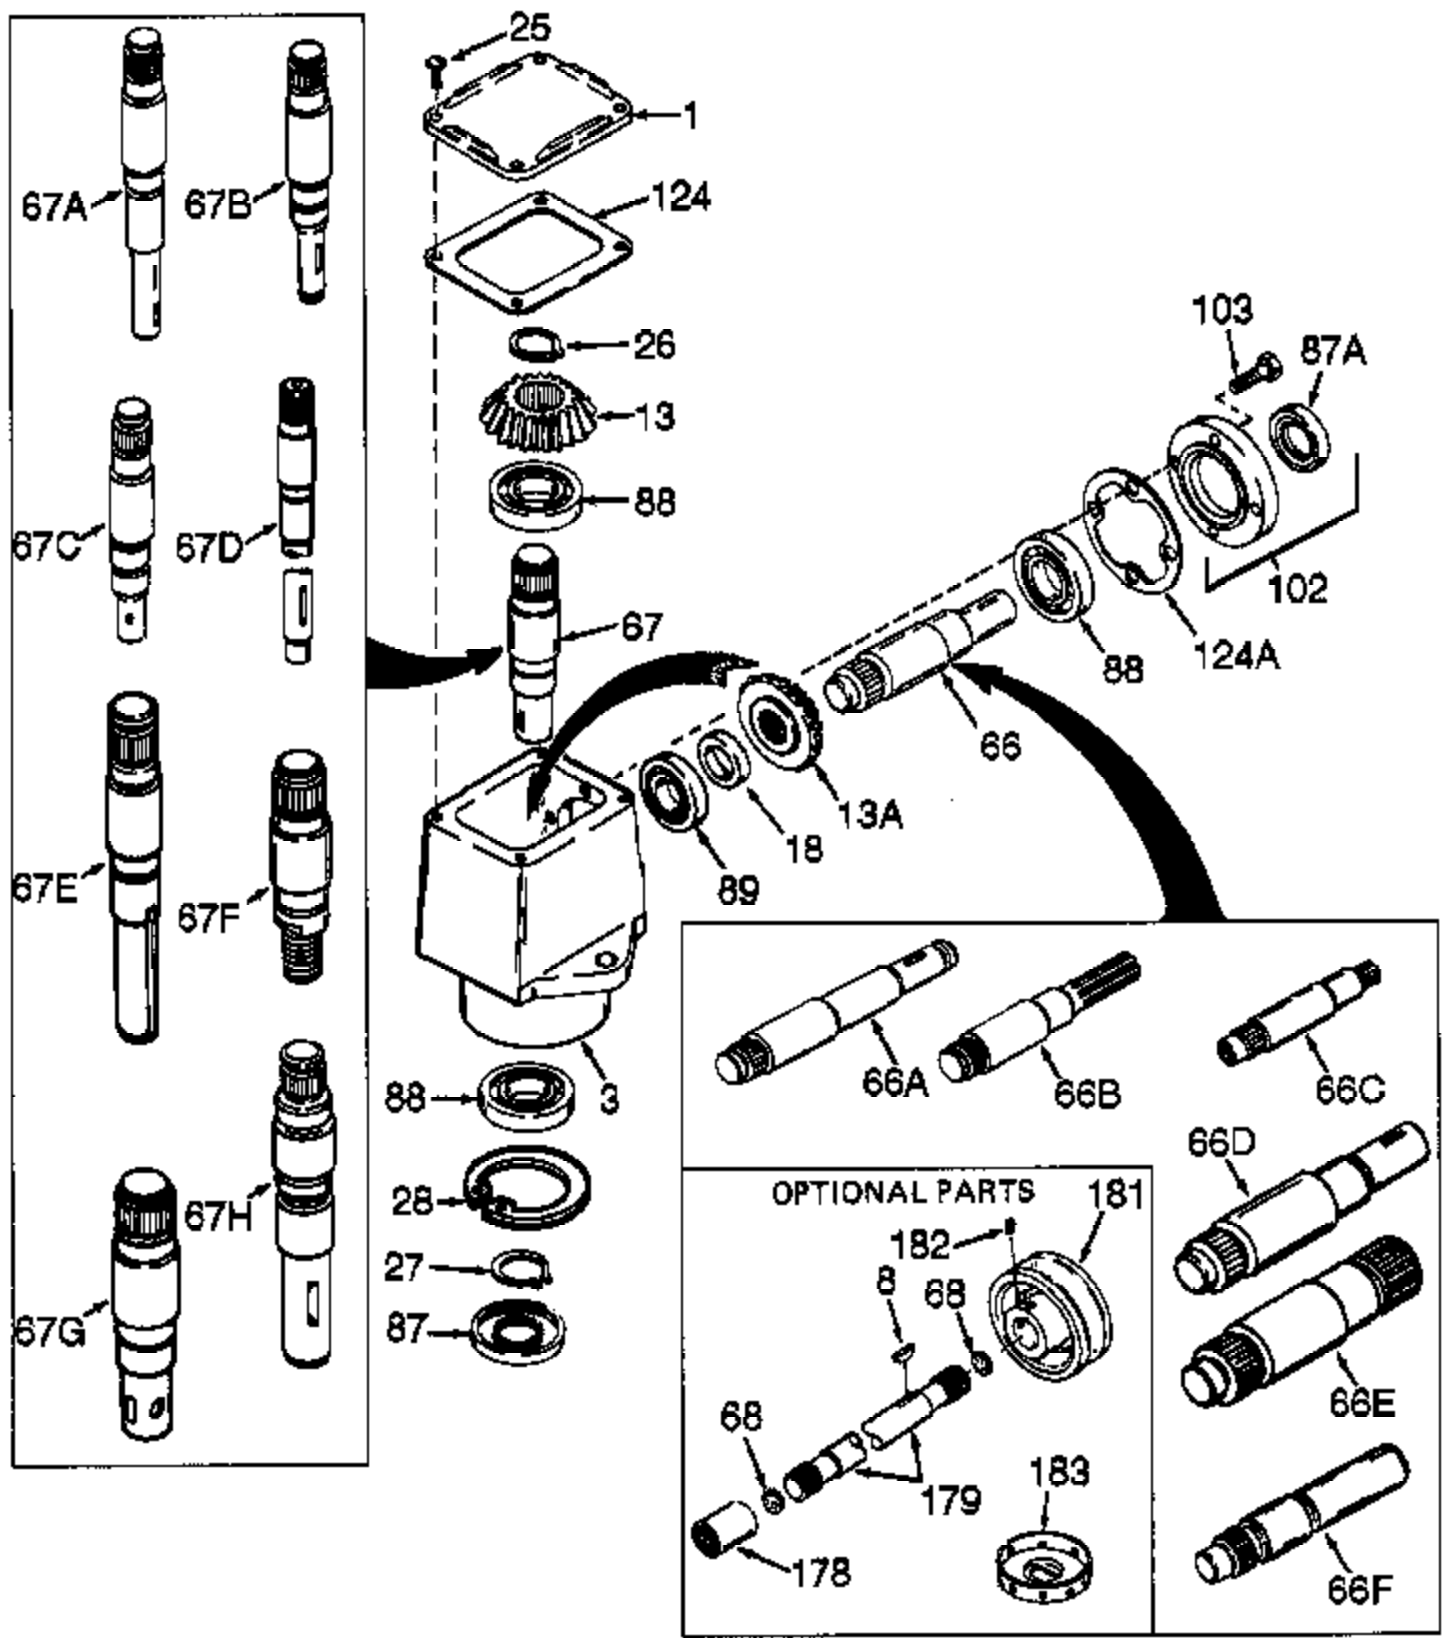

ILLUSTRATION SHOWS TYPICAL PARTS ONLY. ORDER BY PART NUMBER. PARTS NOT LISTED ARE SUPPLIED BY OEM.

Ref #	Part Number	Qty	Description
	794226		L.H. Head Assy(Incl. 1 thru 124A)
1	772035		Left Hand Cover
3	770026A		Right Angle Drive Housing
8	792057		Key (With lug extensions)
8	792047		Woodruff Key #9
13	778046		Miter Gear (22 teeth)(7/8" ID)
13A	778046		Miter Gear (22 teeth)(7/8" ID)
25	792025		Screw, 10-24 x 1/2"
26	788018		Snap Ring
27	788019		Snap Ring
66B	776185		Input Shaft (5-7/32" long)
67B	776186		Output Shaft (4-17/32" long)
68	788039		Pelt Disc
87A	788031		Oil Seal
87	788029		Oil Seal
88	780034		Ball Bearing
89	780024		Ball Bearing
102	786029		Retainer Cap & Seal (Incl. 87A & 103)
103	792026		Screw, 1/4-20 x 7/8"
124A	788030B		Cap Gasket
124	788028		Cover Gasket
177	XXXXX		THE FOLLOWING ARE OPTIONAL PARTS:
177A	XXXXX		(Not included with head assembly.)
178	786028		Coupling (1-1/2" long)
178	786031		Coupling (1-5/16" long)
179	XXXXX		Input Connector Shaft
181	786030		Sheave (3-1/4" Dia.)
181	786059		Sheave (4" Dia.)
182	792027		Set Screw, 5/16-24 x 1/4
183	786044		Shield

RAD-3345-91 Page 2 of 2  
Peerless