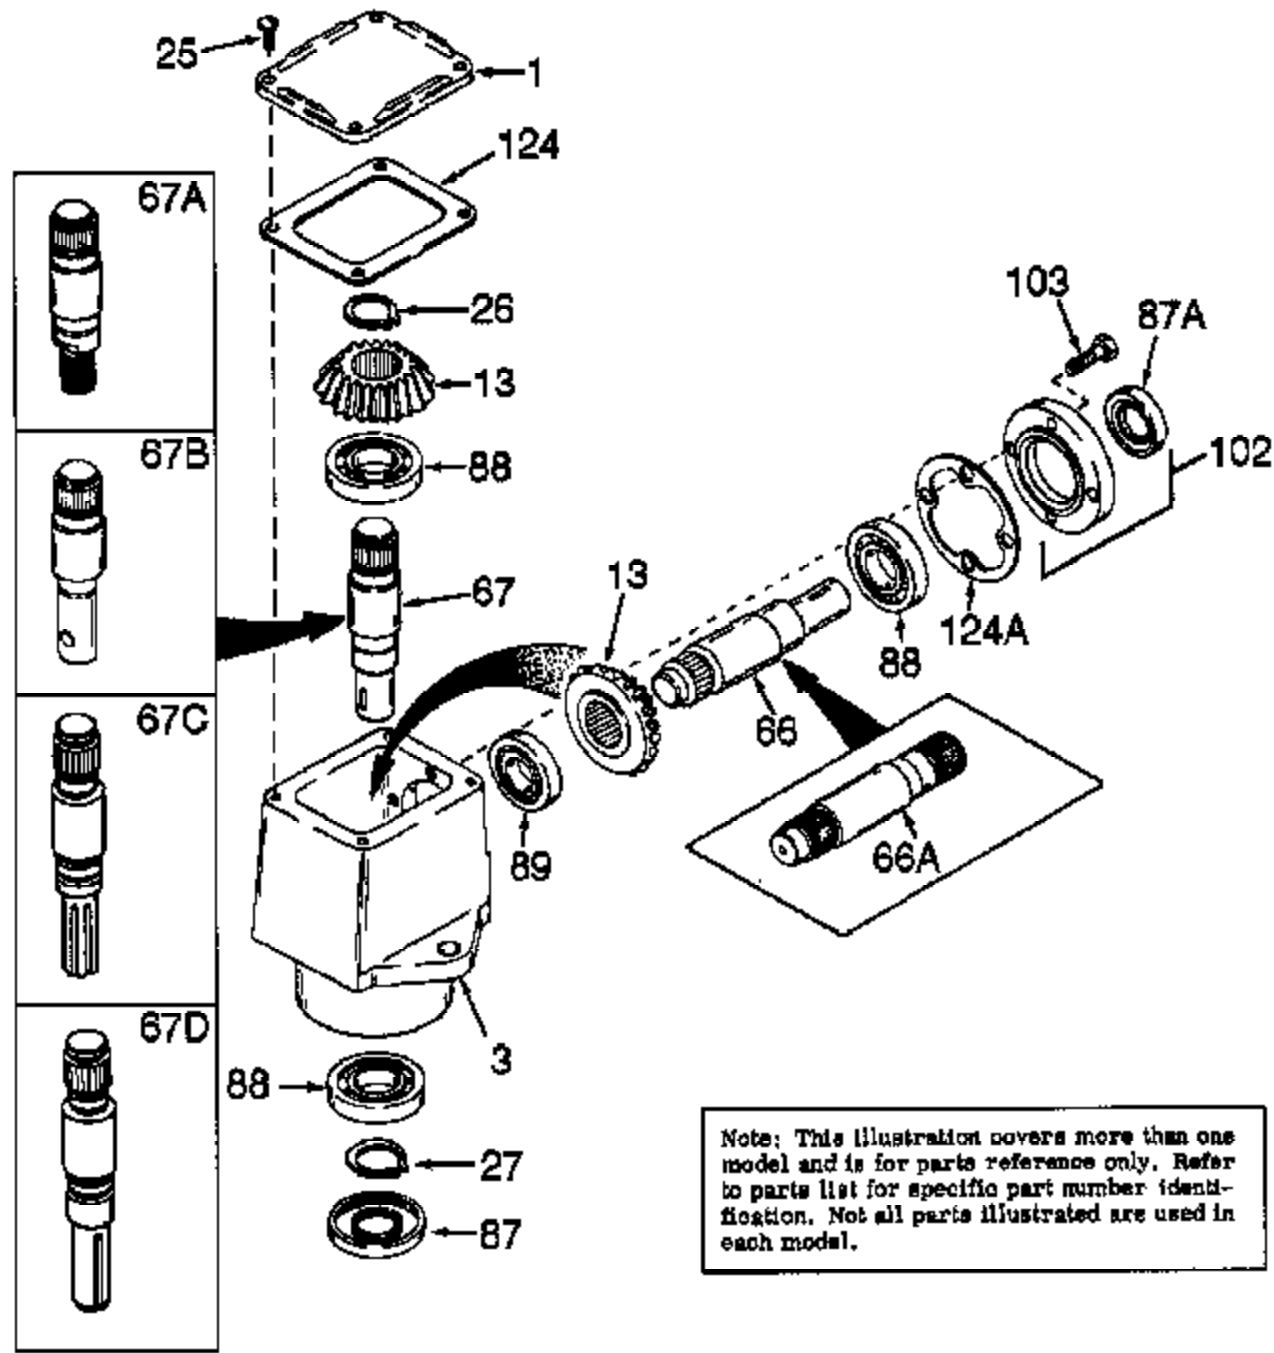

**NOTE: PARTS NOT ILLUSTRATED
OR LISTED ARE SUPPLIED BY
EQUIPMENT MANUFACTURER.**

Note: This illustration covers more than one model and is for parts reference only. Refer to parts list for specific part number identification. Not all parts illustrated are used in each model.

Ref #	Part Number	Qty	Description
	794119		L.H. Head Assy (Incl. 1 thru 124A)
1	772035		Left Hand Cover
3	770026		Right Angle Drive Housing
13	778046		Miter Gear
25	792025		Screw, 10-24 x 1/2"
26	788018		Snap Ring
27	788019		Snap Ring
66A	776152		Input Pinion Shaft
67	776153		Output Shaft
87	788029		Oil Seal
87A	788031		Oil Seal
88	780034		Ball Bearing
89	780024	RAD-2690-P91	Ball Bearing Page 2 of 2
102	786029	Peerless	Retainer Cap & Seal (Incl. 87A & 103)
103	792043		Screw, 1/4-20 x 1"
124A	788030B		Cap Gasket
124	788028		Cover Gasket