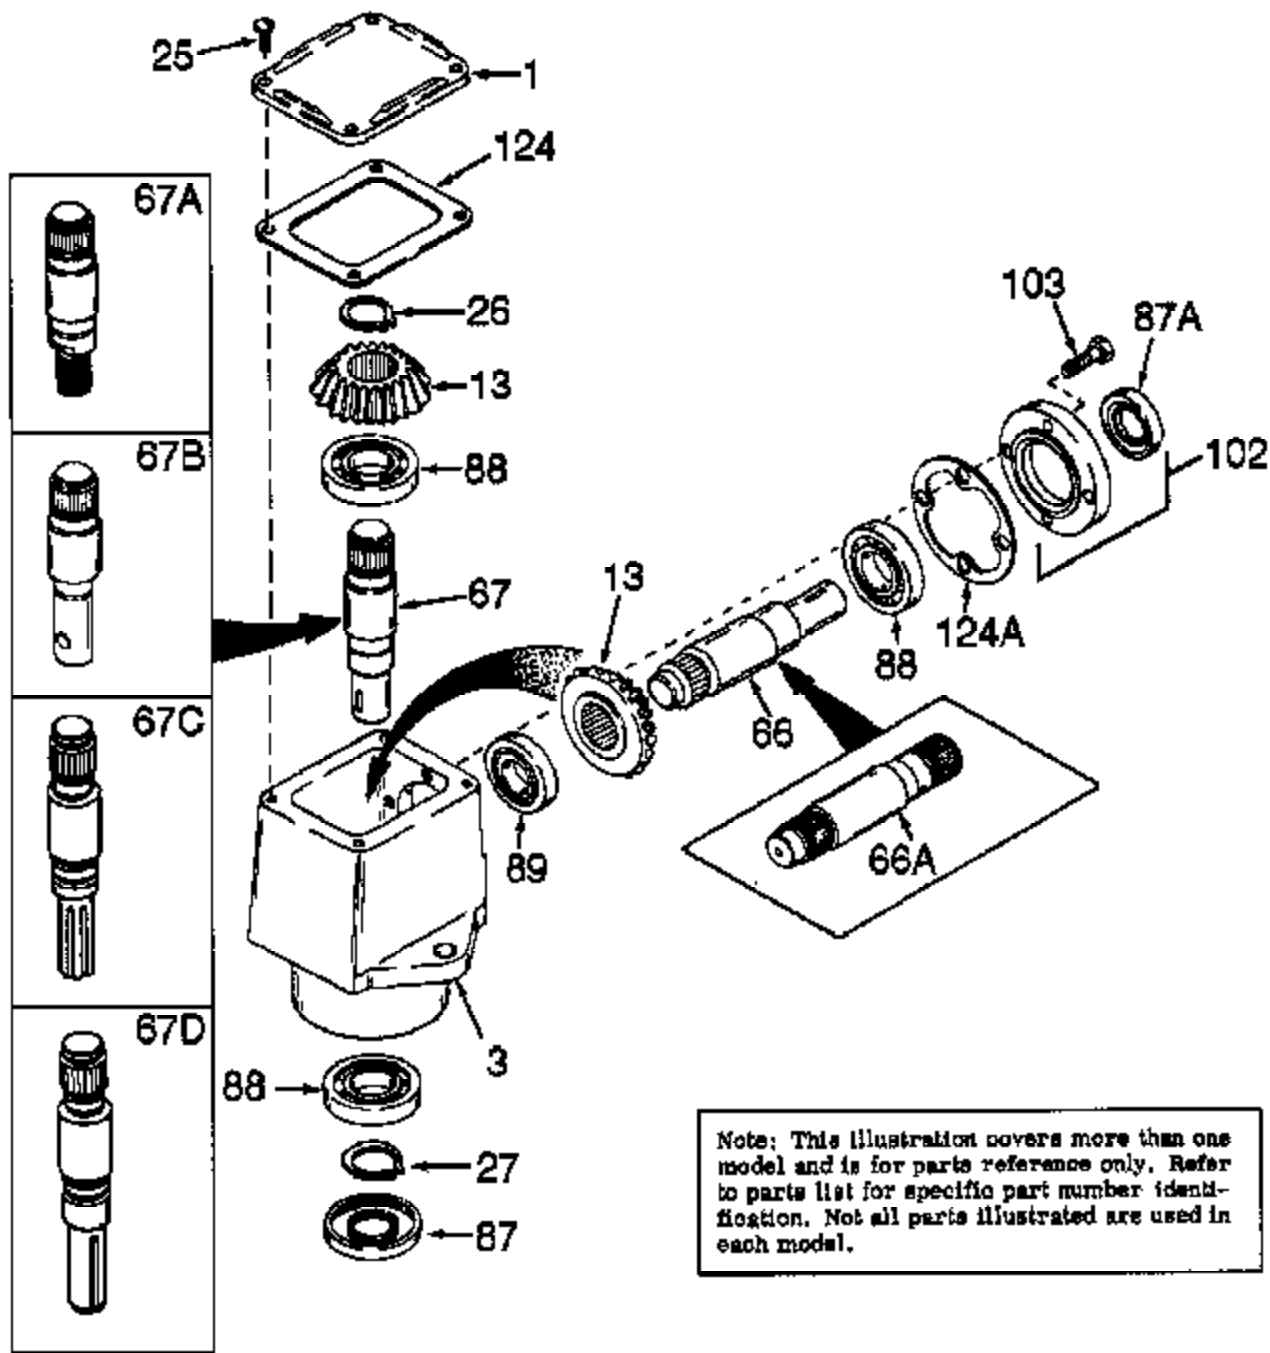

**NOTE: PARTS NOT ILLUSTRATED
OR LISTED ARE SUPPLIED BY
EQUIPMENT MANUFACTURER.**

Ref #	Part Number	Qty	Description
1	772035		Left Hand Cover
3	770026		Right Angle Drive Housing
13	778046		Miter Gear
25	792025		Screw, 10-24 x 1/2"
26	788018		Snap Ring
27	788019		Snap Ring
66	776041		Input Pinion Shaft
67	776095		Output Shaft
87A	788031		Oil Seal
87	788029		Oil Seal
88	780034		Ball Bearing
89	780024		Ball Bearing
102	786029		Retainer Cap & Seal (Incl. 87A & 103)
103	792026		Screw, 1/4-20 x 7/8"
124A	788030B		Cap Gasket
124	788028		Cover Gasket

RAD-2593-P91 Page 2 of 2
Peerless