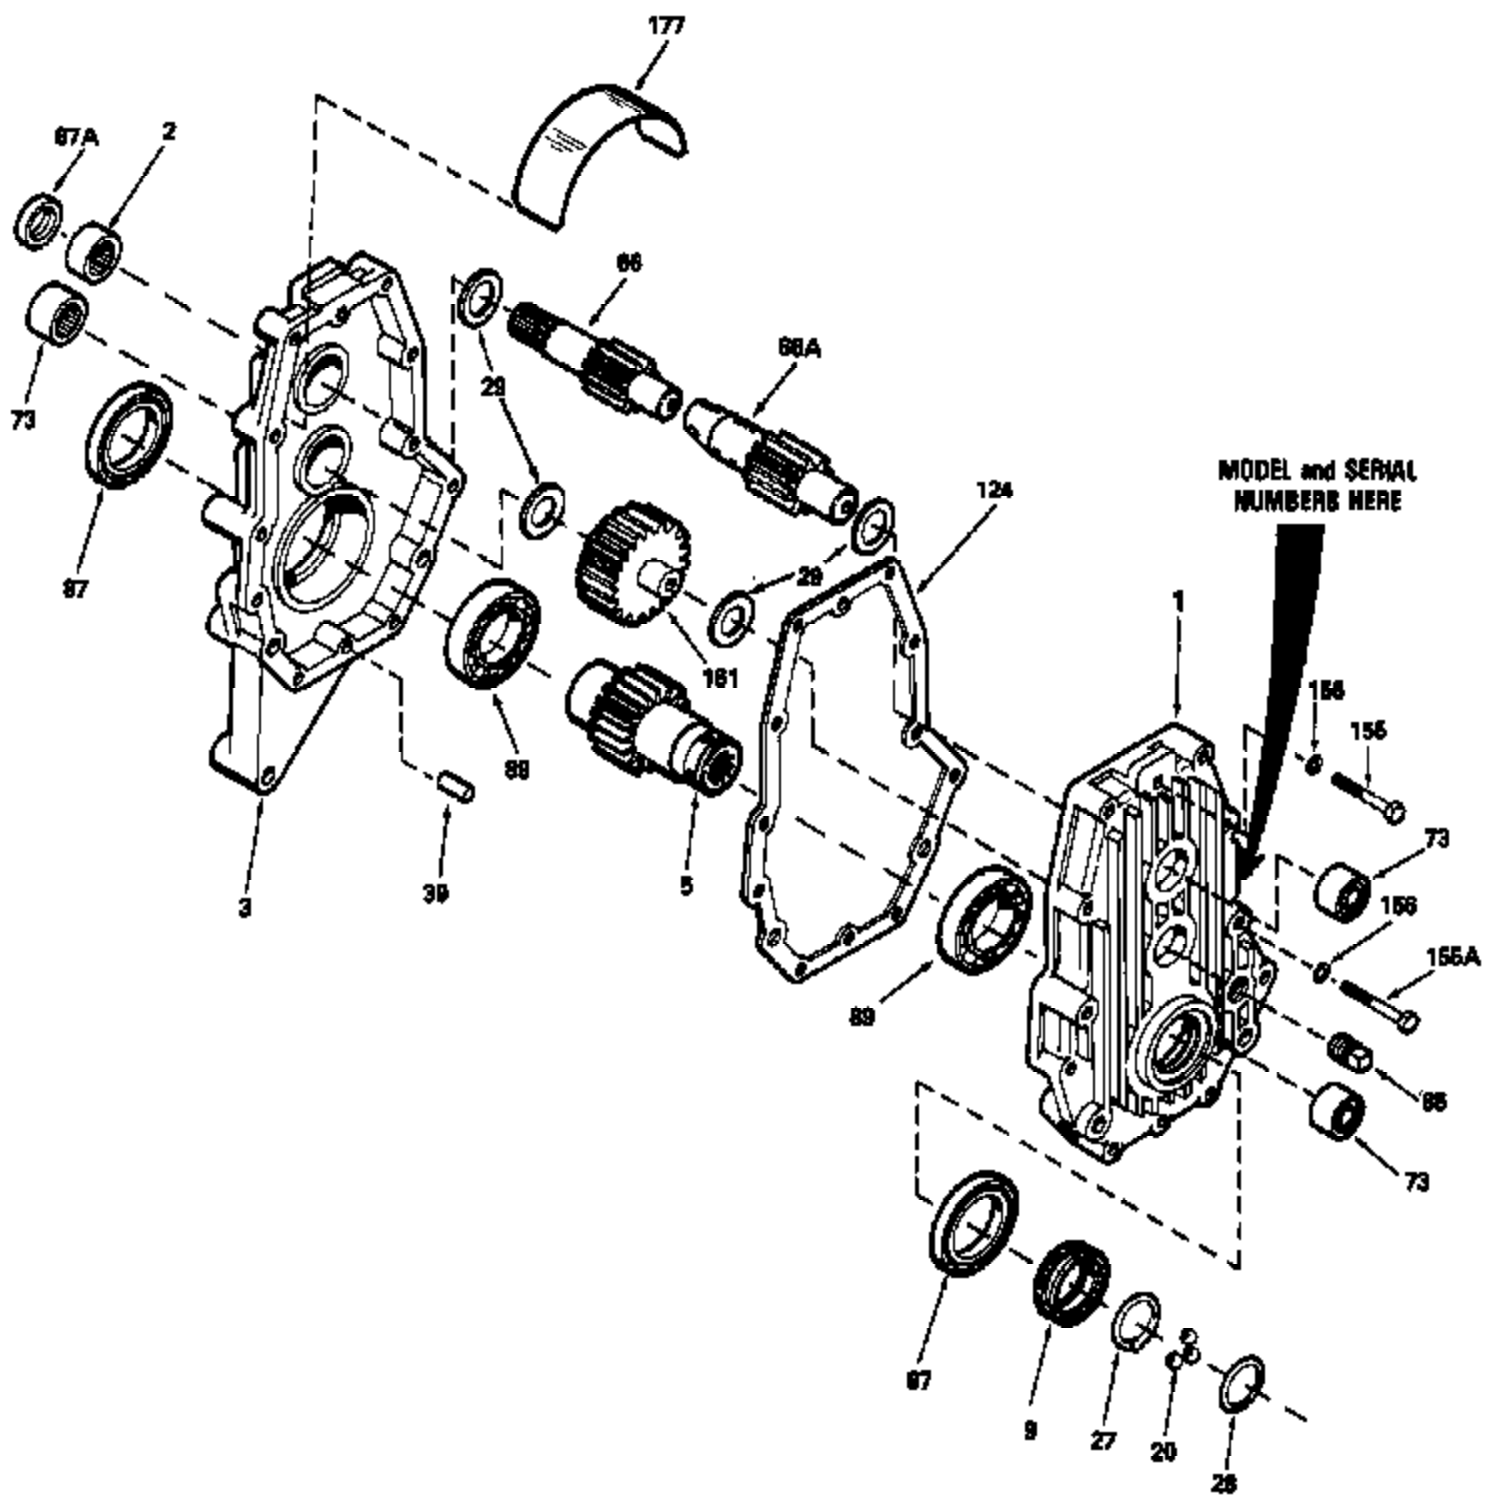

ILLUSTRATION SHOWS TYPICAL PARTS ONLY. ORDER BY PART NUMBER. PARTS NOT LISTED ARE SUPPLIED BY OEM.

| Ref # | Part Number | Qty           | Description                  |
|-------|-------------|---------------|------------------------------|
| 1     | 772088      |               | Cover Ass'y (Incl. 73)       |
| 2     | 780074      |               | Cartridge Bearing            |
| 3     | 770074      |               | Case Ass'y (Incl. 2 & 73)    |
| 5     | 776216      |               | Output Shaft (4-11/32" long) |
| 9     | 786100      |               | Collar                       |
| 20    | 792105      |               | Steel Ball, 3/8" dia.        |
| 27    | 792107      |               | Retaining Ring               |
| 28    | 792106      |               | Retaining Ring               |
| 29    | 780128      |               | Thrust Washer                |
| 39    | 786026      |               | Dowel Pin                    |
| 66A   | 776272      |               | Input Pinion (3-15/16" long) |
| 73    | 780049      |               | Cartridge Bearing (capped)   |
| 85    | 792019      | 2800-2800-002 | Magnetic Drain Plug          |
| 87A   | 788031      | Peerless      | Oil Seal                     |
| 87    | 788060      |               | Oil Seal                     |
| 89    | 780125      |               | Ball Bearing                 |
| 124   | 788059A     |               | Gasket                       |
| 155   | 650692      |               | Screw, 5/16-18 x 1-3/4"      |
| 155A  | 792104      |               | Screw, 5/16-18 x 2"          |
| 156   | 792029      |               | Lockwasher, 5/16"            |
| 161   | 778164      |               | Idler Gear (23 teeth)        |
| 177   | 786099      |               | Baffle                       |