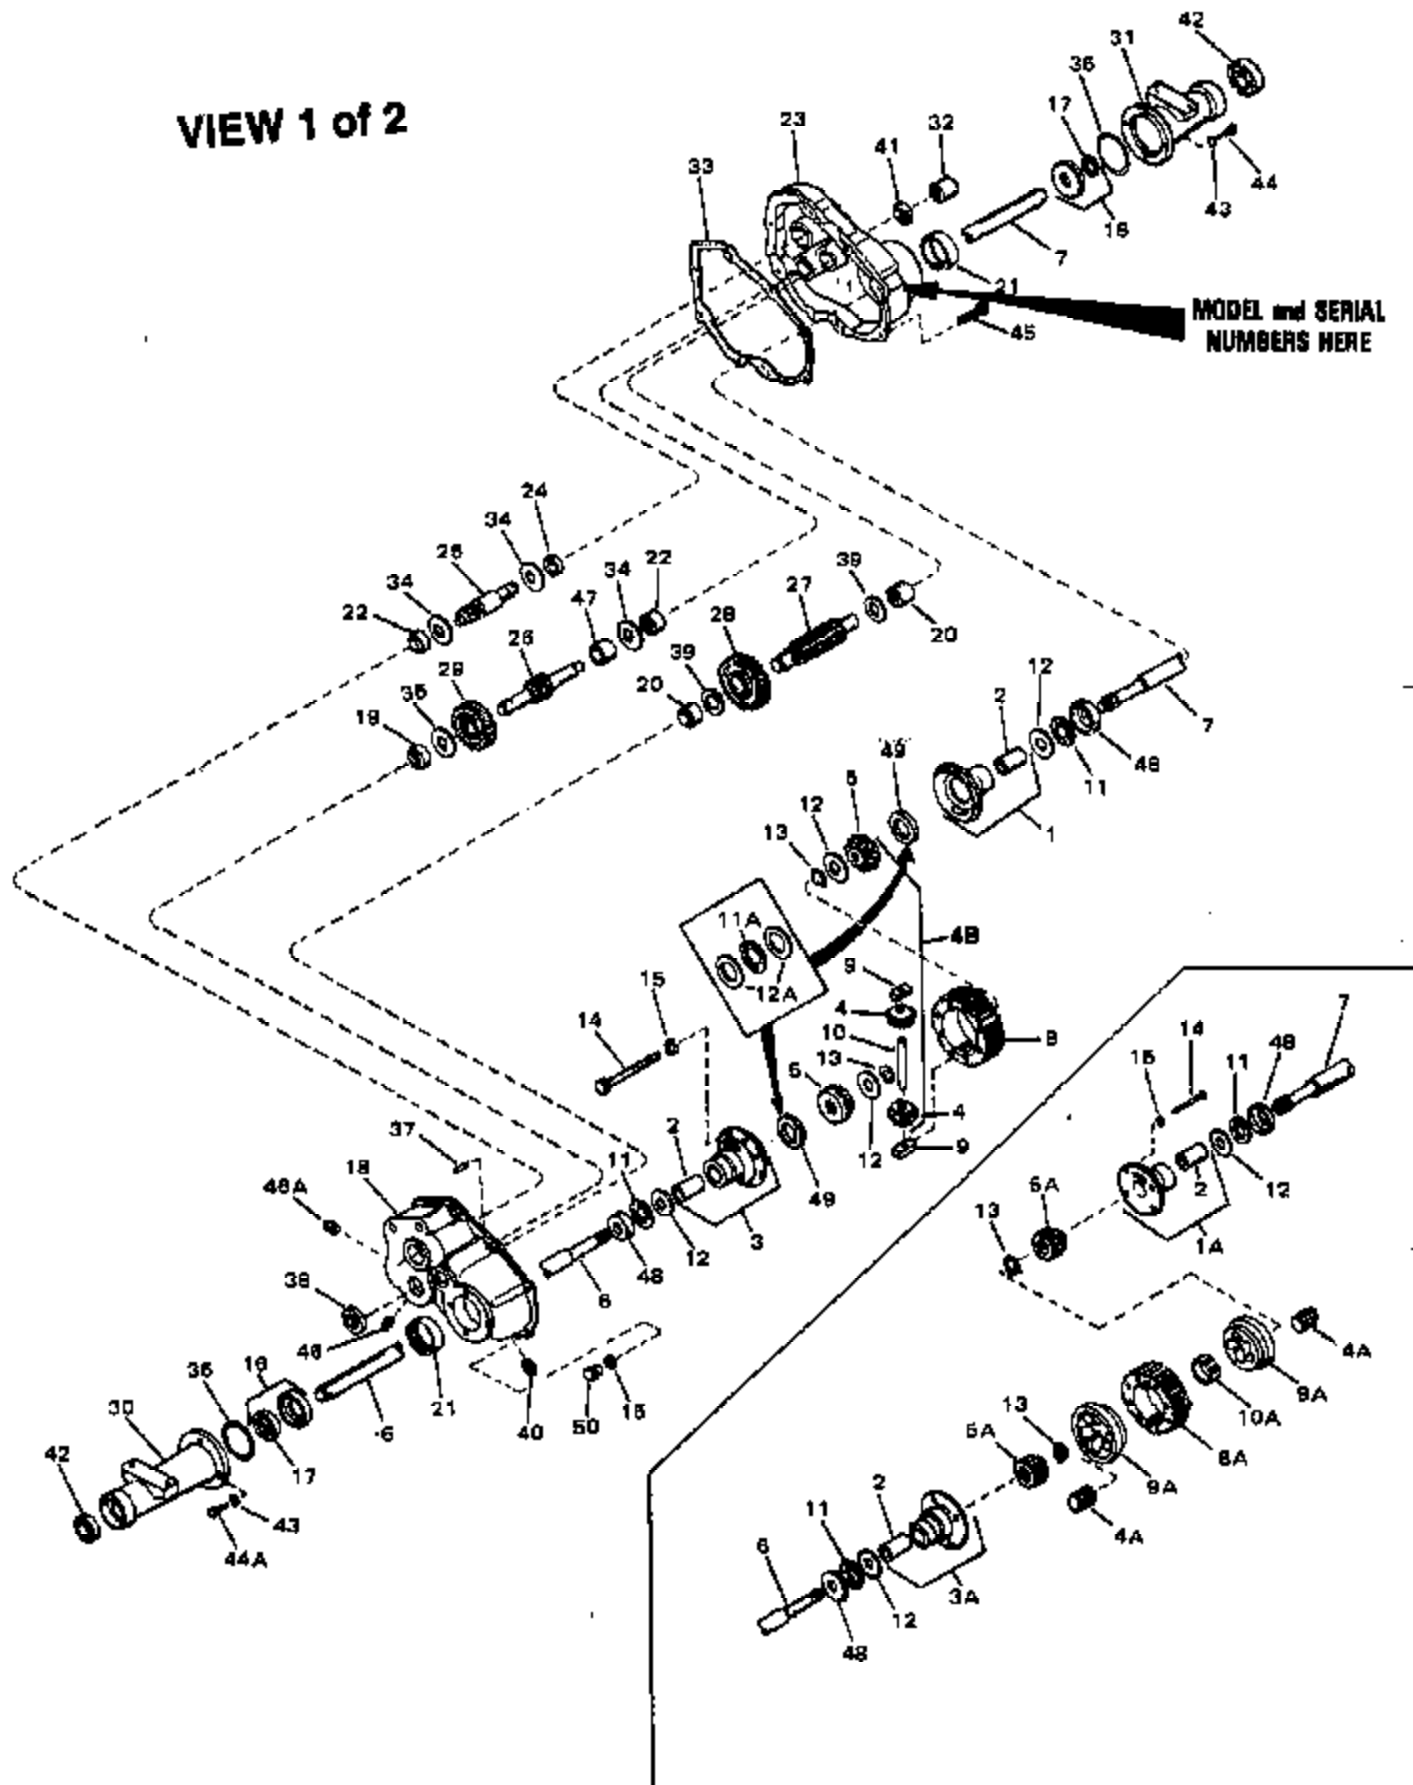

ILLUSTRATION SHOWS TYPICAL PARTS ONLY. ORDER BY PART NUMBER. PARTS NOT LISTED ARE SUPPLIED BY OEM.

VIEW 1 of 2

Ref #	Part Number	Qty	Description
1	772059		Cover Assembly (Incl. 107, 112, 114 & 117)
3	770045		Case Assembly (Incl. 107, 108, 112 & 117)
5	776065		Output Pinion
6	778036		Output Gear
13A	778079		Side Gear
14A	778078		Pinion Gear
15A	778080		Ring Gear
25	792007		Screw, 1/4-20 x 3/4"
26	792018		Snap Ring
29	780042		Thrust Washer
31A	780075		Thrust Race
31	780052		Thrust Washer
34	786039	2400-2414	Spacer Page 2 of 4
39	786026	Peerless #1	Dowel Pin
47E	774295		Axle (16-1/64" long)
48E	774294		Axle (12-41/64" long)
66	776159		Input Shaft & Pinion
67	776064		Brake Shaft & Gear
69	780007		Thrust Washer
85A	792010		Pipe Plug, 3/8" sq hd.
85B	792019		Magnetic Drain Plug
85	792010		Pipe Plug, 3/8" sq hd.
87	788008		Oil Seal
88	788005		Oil Seal
89	780050		Ball Bearing
96	780039		Thrust Bearing
101A	774142		Differential Carrier (Incl. 139)
102A	774141		Differential Carrier (Incl. 139)
103	792056		Screw, 1/4-20 x 3-1/4"
104	792006		Lockwasher, 1/4"
107	780049		Needle Bearing (capped)
108	780074		Needle Bearing
112	780047		Needle Bearing (capped)
114	780046		Needle Bearing
117	780048		Needle Bearing
124	788023		Case & Cover Gasket
132	778120		Idler Gear
136	782024		Axle Housing (5-25/32" long)
138	782025		Axle Housing (8.360" long)
139	780041		Bushing
152	786052		Body Core
154	788021		Oil Seal & Retainer (Incl. 87)
155A	792037		Screw, 5/16-18 x 1"
155	792037		Screw, 5/16-18 x 1"
163	788024		Square Cut Seal
180	730229A		Gear Oil SAE 80W90