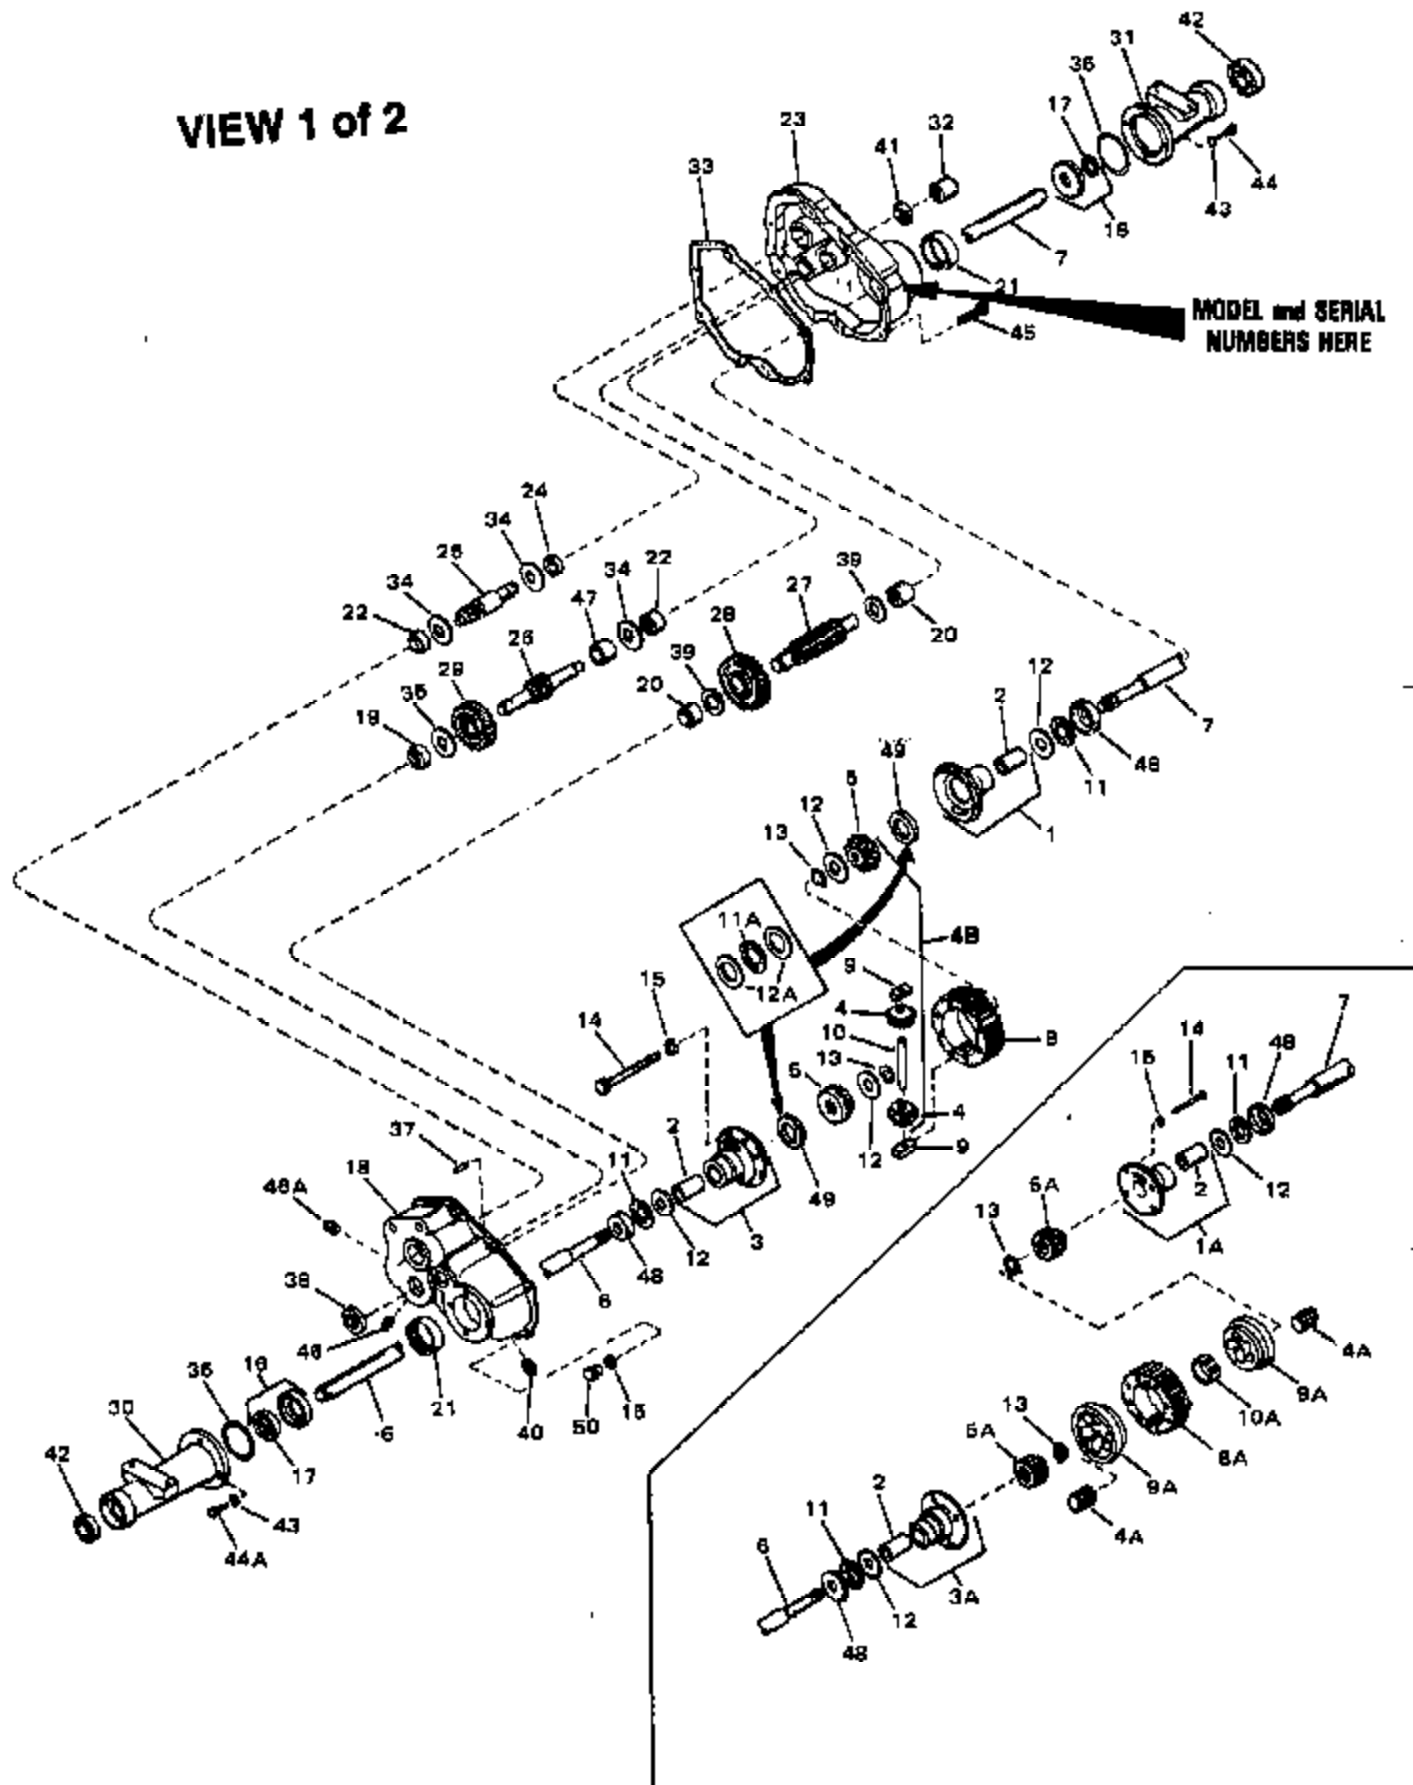

ILLUSTRATION SHOWS TYPICAL PARTS ONLY. ORDER BY PART NUMBER. PARTS NOT LISTED ARE SUPPLIED BY OEM.

VIEW 1 of 2

Ref #	Part Number	Qty	Description
1	772059		Cover Assembly (Incl. 107, 112, 114 & 117)
3	770045		Case Assembly (Incl. 107, 108, 112 & 117)
5	776065		Output Pinion
6	778036		Output Gear
14B	778147		Gear Kit (Incl. 13 & 14)
15	778033A		Ring Gear
16	786027		Drive Block
17	786019		Drive Pin
25	792007		Screw, 1/4-20 x 3/4"
26	792018		Snap Ring
29	780042		Thrust Washer
29A	780042		Thrust Washer (NOTE: One (1) washer 780107 can be used interchangeably in place of two (2) 780042 washers and one (1) 780039 thrust bearing in this location only.)
		2400-2406 Peerless #1	Page 2 of 4
31	780052		Thrust Washer
31B	780107		Washer
31A	780075		Thrust Race
34	786039		Spacer
39	786026		Dowel Pin
47	774084		Axle (14-21/32" long)
48	774084		Axle (14-21/32" long)
66	776063		Input Shaft & Pinion
67	776064		Brake Shaft & Gear
69	780007		Thrust Washer
85	792010		Pipe Plug, 3/8" sq hd.
85A	792010		Pipe Plug, 3/8" sq hd.
85B	792019		Magnetic Drain Plug
87	788008		Oil Seal
88	788005		Oil Seal
89	780050		Ball Bearing
96	780039		Thrust Bearing
96A	780039		Thrust Bearing (NOTE: One (1) washer 780107 can be used interchangeably in place of two (2) 780042 washers and one (1) 780039 thrust bearing in this location only.)
101	774072A		Differential Carrier (Incl. 139)
102	774071A		Differential Carrier (Incl. 139)
103	792005		Screw, 1/4-20 x 2-1/2"
104	792006		Lockwasher, 1/4"
107	780049		Needle Bearing (capped)
108	780074		Needle Bearing
112	780047		Needle Bearing (capped)
114	780046		Needle Bearing
117	780048		Needle Bearing
124	788023		Case & Cover Gasket
132	778037		Idler Gear
136	782024		Axle Housing (5-25/32" long)
138	782024		Axle Housing (5-25/32" long)
139	780041		Bushing
154	788021		Oil Seal & Retainer (Incl. 87)
155	792037		Screw, 5/16-18 x 1"
155A	792037		Screw, 5/16-18 x 1"
157	786038		Coupling
163	788024		Square Cut Seal
180	730229A		Gear Oil SAE 80W90