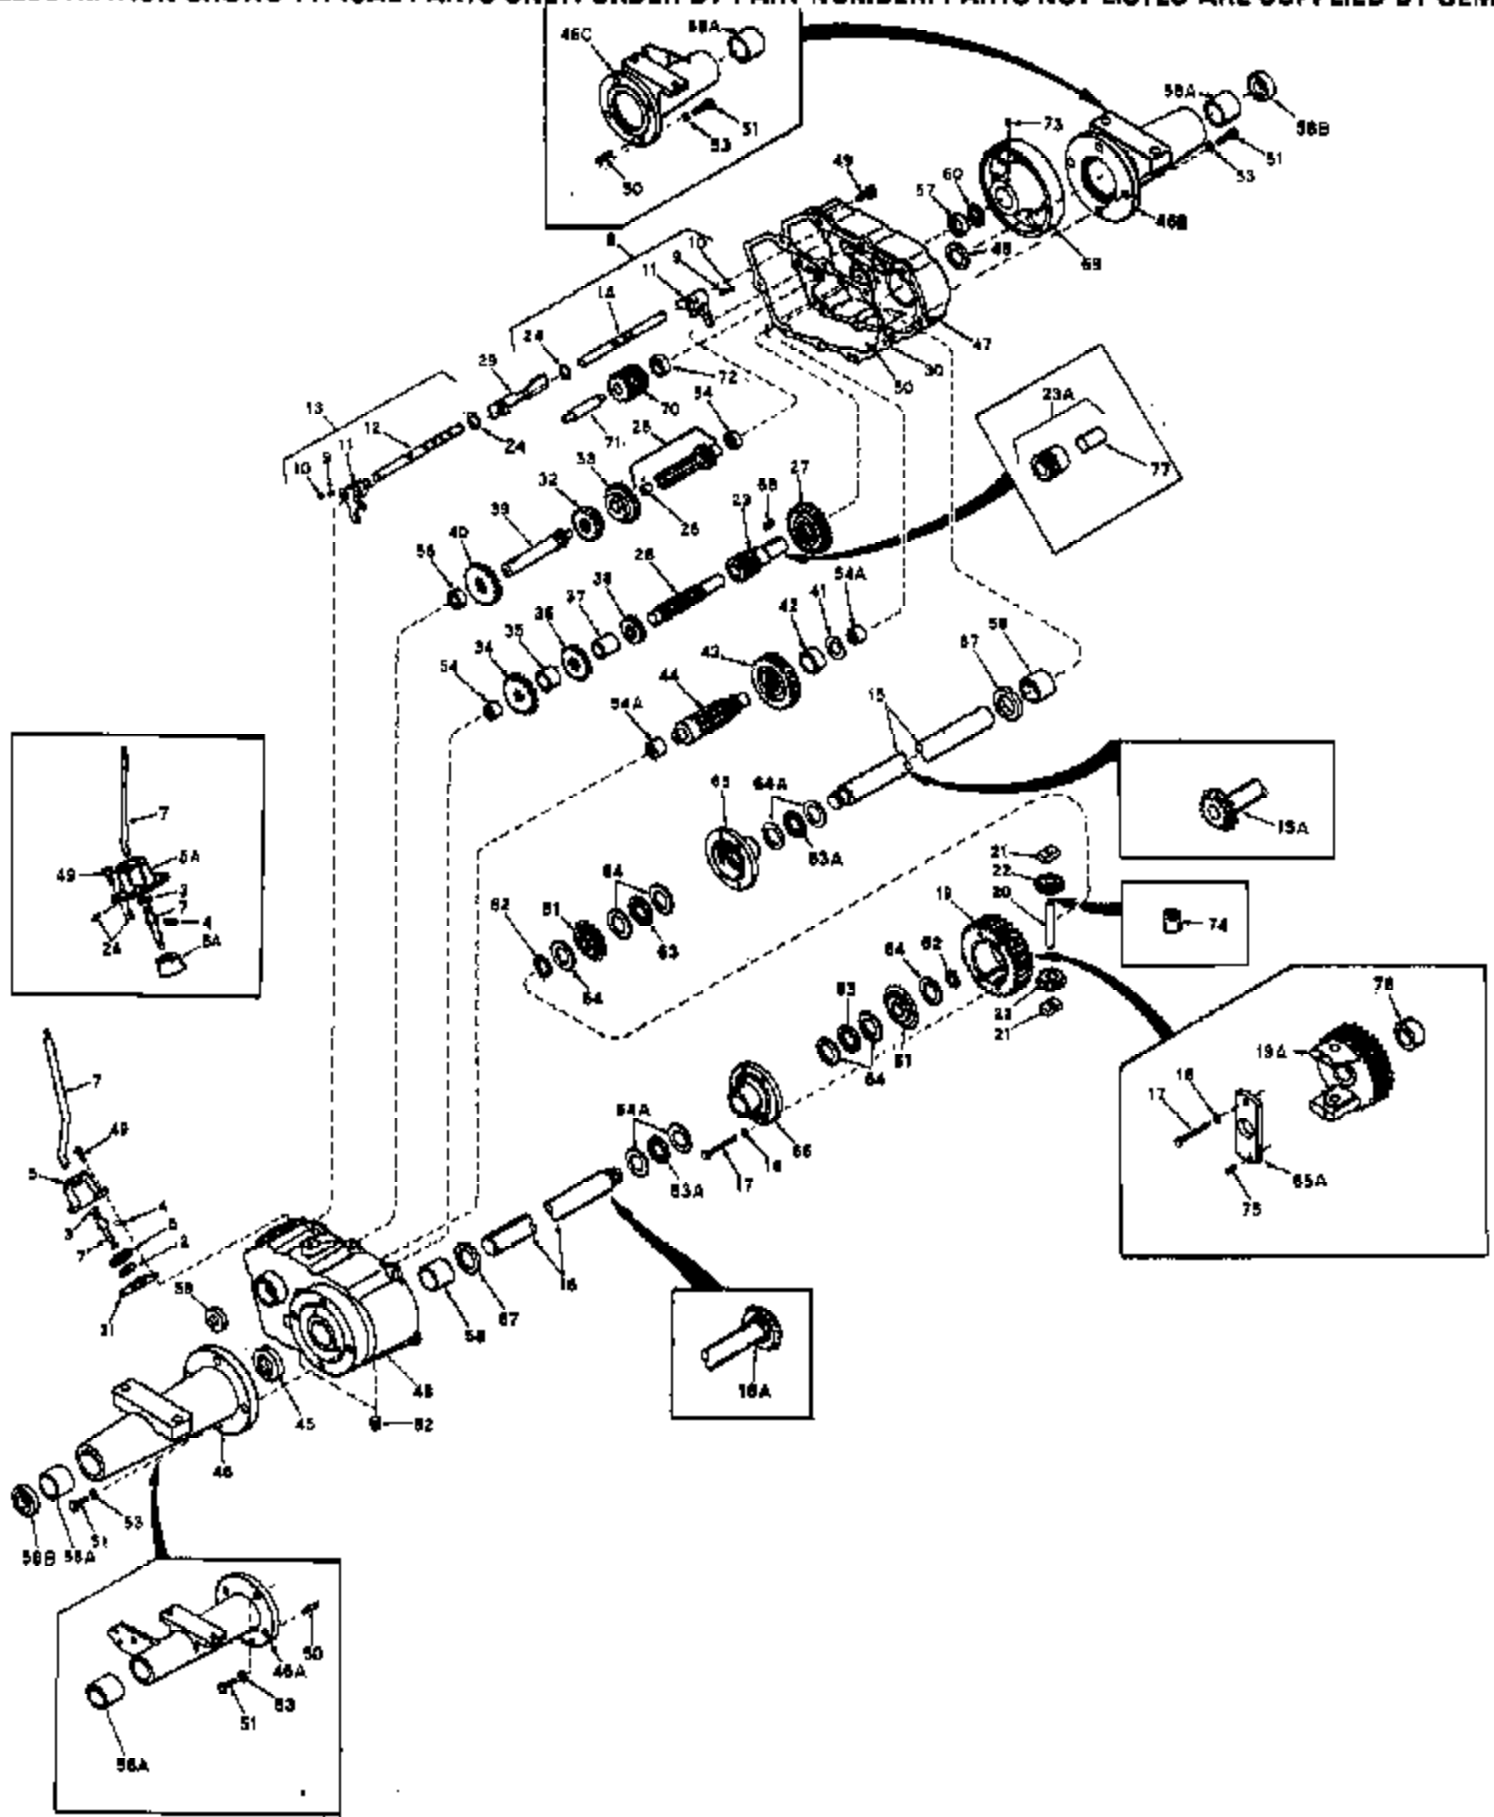

ILLUSTRATION SHOWS TYPICAL PARTS ONLY. ORDER BY PART NUMBER. PARTS NOT LISTED ARE SUPPLIED BY OEM.

Ref #	Part Number	Qty	Description
2A	792000		Pin, Roll
3	792001		Ring, Quad
4	792049		Pin, Drive
5A	784018		Housing, Shift lever (For use on models with rollpins, Ref. No. 2A)
6A	784016		Keeper, Shift lever (Cone shaped styl e)
7	784030		Lever, Shift
8	784054		Rod Assy., Shift (Incl. 9, 10, 11, 14 & 24)
9	792003		Spring
10	792004		Ball, Steel
11	784004		Fork, Shifter
12	784057		Rod, Shifter
13	784056		Rod Assy., Shift (Incl. 9 thru 12)
14	784055		Rod, Shifter
15A	774018		Axle Assy., Right hand (11.765 long)
16A	774019		Axle Assy., Left hand (14.328 long)
17	792005		Screw, 1/4-20 x 2-1/2"
18	792006		Lockwasher, 1/4"
19	778033A		Gear, Ring (1.500 wide, 31 teeth)
20	786019		Pin, Drive (.497 dia. x 3.357 long)
21	786027		Block, Drive
22	778014		Pinion, Bevel
23A	778040		Idler Pinion & Bushing (Incl. 77)
25	776014		Shaft & Bearing Assy., Shifter (Incl. 26)
26	780018		Bearing (.437 ID x .625 OD x 500 long)
27	778037		Gear, Idler
28	776032		Shaft, Idler (.873 dia. x 5.750 long)
29	784074		Stop, Shifter
30	788026		Gasket, Case & Cover
31	788003		Gasket, Shift lever housing
32	778019		Gear, Shifting (20 teeth)
33	778020		Gear Shifting (26 teeth)
34	778021		Gear Spur (26 teeth)
35	786014		Spacer (.885 ID x 1.125 OD x 795 long)
36	778022		Gear, Spur (22 teeth)
37	786015		Spacer (.885 ID x 1.125 OD x 1.223 lo ng)
38	778023		Gear, Spur (16 teeth)
39	776027		Shaft, Input (3.990 long)
40	778024		Spur Gear, Input shaft
41	780001		Washer
42	786017		Spacer (1.312 ID x 1.437 OD x .620 lo ng)
43	778036		Gear, Output
44	778041		Pinion, Output (9 teeth)
45	788007		Seal, Oil
46	782007		LH Axle Housing (8.359 long)
46B	782006		RH Axle Housing (5.781 long)
47	772029		Cover, Transaxle
48	770021		Case, Transaxle
49	792007		Screw, 1/4-20 x 3/4"
50	792008		Pin, Dowel (.250 dia. x .750 long)
51	792014		Screw, 5/16-24 x 7/8"
52	792010		Plug, Pipe
53	792029		Lockwasher, 5/16"
54	780013		Bearing (closed end)
54A	780013		Bearing (closed end)