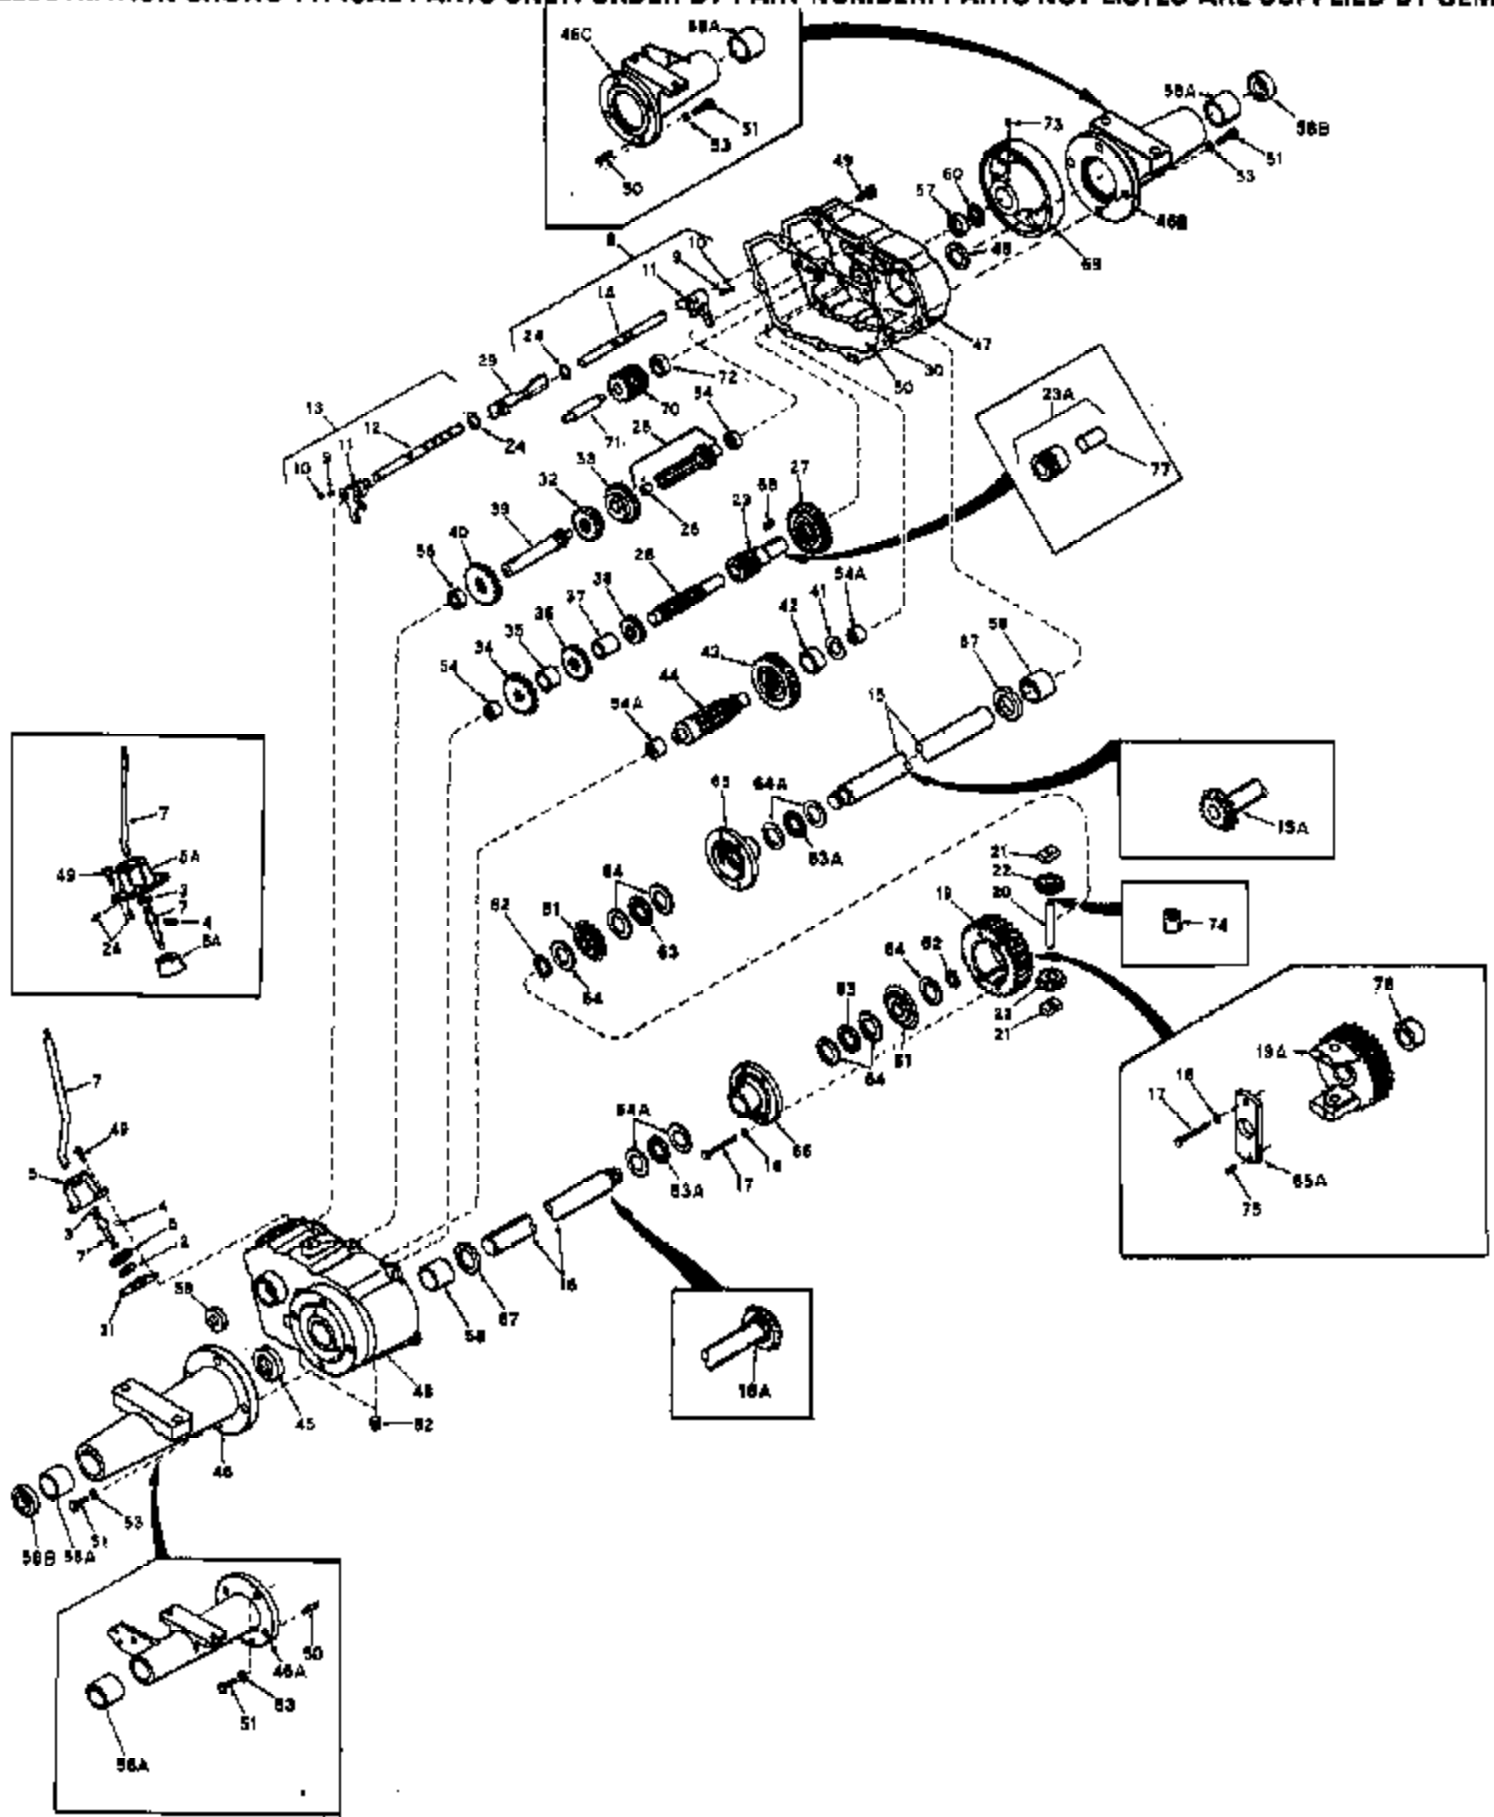

ILLUSTRATION SHOWS TYPICAL PARTS ONLY. ORDER BY PART NUMBER. PARTS NOT LISTED ARE SUPPLIED BY OEM.

Ref #	Part Number	Qty	Description
2A	792000		Pin, Roll
3	792001		Ring, Quad
4	792049		Pin, Drive
5A	784018		Housing, Shift lever (For use on models with rollpins, Ref. No. 2A)
6A	784028		Keeper, Shift lever (Cone shaped styl e)
7	784030		Lever, Shift
8	784013		Rod Assy., Shift (Incl. 9, 10, 11 & 1 4)
9	792003		Spring
10	792004		Ball, Steel
11	784004		Fork, Shifter
12	784012		Rod, Shifter
13	784010	1700-1704-1 Peerless	Rod Assy., Shift (Incl. 9 thru 12)
14	784009		Rod, Shifter
15A	774013		Axle Assy., Right hand (12.562 long)
16A	774014		Axle Assy., Left hand (13.531 long)
17	792014		Screw, 5/16-24 x 7/8"
18	792015		Lockwasher, 5/16"
19A	778027		Gear, Ring
20	786007		Pin, Drive (.500 dia. x 3.875 long)
22	778014		Pinion, Bevel
23A	778040		Idler Pinion & Bushing (Incl. 77)
25	776003		Shaft & Bearing Assy., Shifter (Incl 26)
26	780018		Bearing (.437 ID x .625 OD x 500 long)
27	778037		Gear, Idler
28	776004		Shaft, Idler (.873 dia. x 6.062 long)
29	784074		Stop, Shifter
30	788026		Gasket, Case & Cover
31	788003		Gasket, Shift lever housing
32	778006		Gear, Shifting (20 teeth)
33	778020		Gear Shifting (26 teeth)
34	778007		Gear, Spur (26 teeth)
35	786002		Spacer (.885 ID x 1.125 OD x .880 lon g)
36	778009		Gear, Spur (22 teeth)
37	786001		Spacer (.885 ID x 1.125 OD x 1.255 lo ng)
38	778008		Gear, Spur (16 teeth)
39	776020		Shaft, Input (3.944 long)
40	778004		Spur Gear, Input shaft
42	786003		Spacer (.760 ID x 1.250 OD x .687 lon g)
43	778010		Gear, Output
44	776019		Pinion, Output (10 teeth)
45	788007		Seal, Oil
46B	782006		RH Axle Housing (5.781 long)
46	782007		LH Axle Housing (8.359 long)
47	772005		Cover Transaxle
48	770005		Case, Transaxle
49	792007		Screw, 1/4-20 x 3/4"
50	792008		Pin, Dowel (.250 dia. x .750 long)
51	792014		Screw, 5/16-24 x 7/8"
52	792010		Plug, Pipe
54	780013		Bearing (closed end)
54A	780013		Bearing (closed end)
56	780011		Bearing
57	780013		Bearing (closed end)
58	780019		Bushing