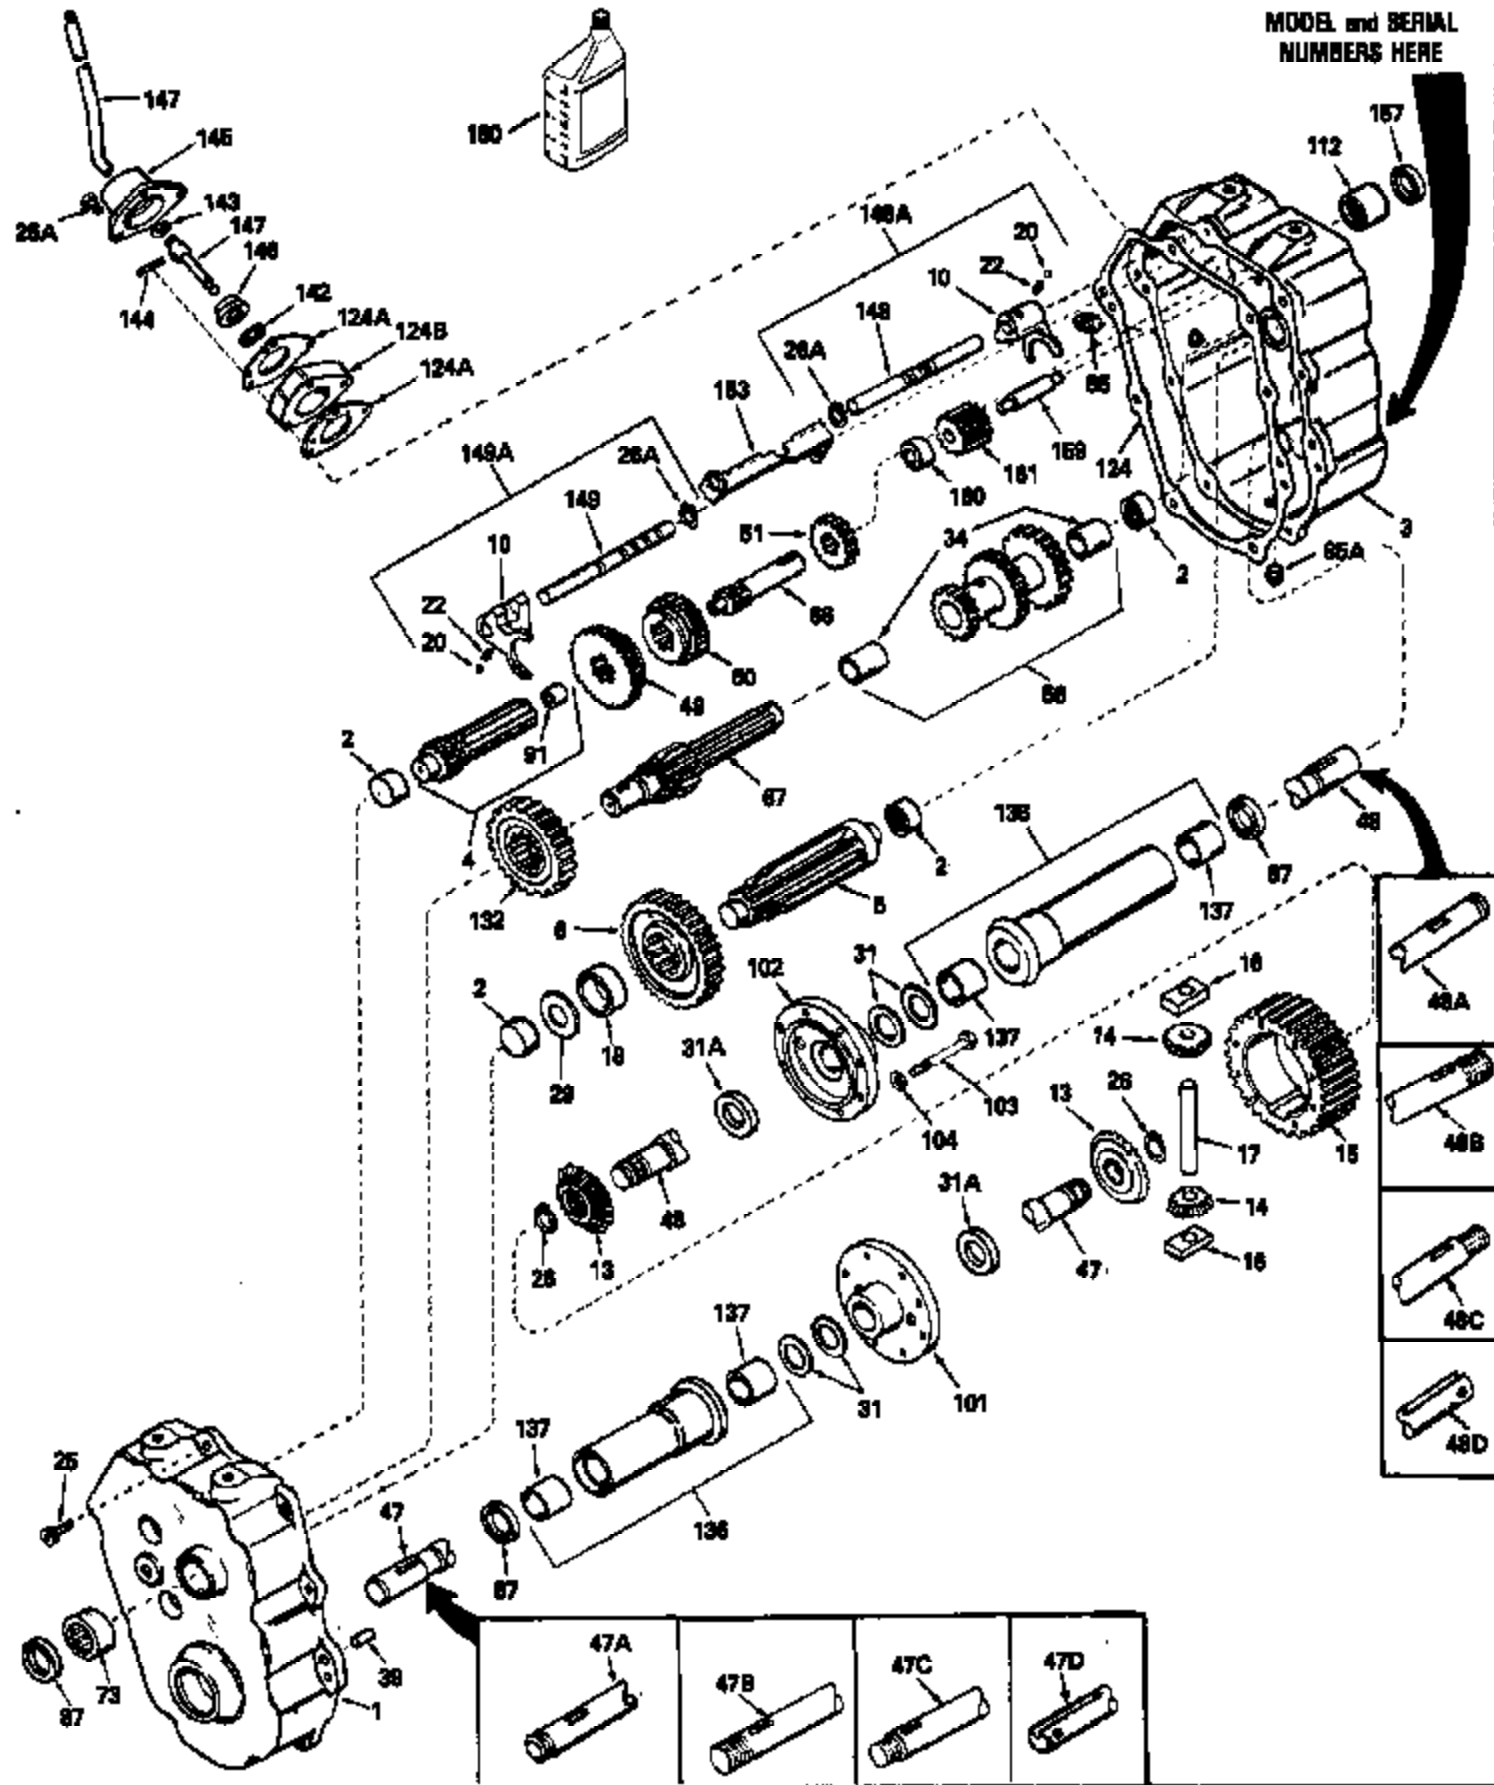

ILLUSTRATION SHOWS TYPICAL PARTS ONLY. ORDER BY PART NUMBER. PARTS NOT LISTED ARE SUPPLIED BY OEM.

MODEL and SERIAL NUMBERS HERE

Ref #	Part Number	Qty	Description
1	772072		Transaxle Cover (Incl. 2 & 73)
2	780013		Needle Bearing
3	770033		Transaxle Case (Incl. 2 & 112)
4	776014		Shifter Shaft & Bearing (Incl. 91)
5	778041		Output Pinion
6	778036		Output Gear
10	784004		Shift Rod & Fork
13	778198		Bevel Gear (16 teeth-steel)
14	778197		Bevel Pinion (10 teeth-steel)
15	778033A		Ring Gear
16	786027		Drive Block
17	786019		Drive Pin
18	786017	1400-1405A Peerless	Output Shaft Spacer
20	792004		Steel Ball
22	792003		Spring
25A	792007		Screw, 1/4-20 x 3/4"
25	792007		Screw, 1/4-20 x 3/4"
26	792018		Snap Ring
26A	792017		Snap Ring
29	780001		Washer
31A	780107		Washer
31	780042		Thrust Washer
34	780053		Bushing
39	786026		Dowel Pin
47B	774348		Axle (18-21/32" long)
48B	774349		Axle (17-11/32" long)
49	778020		Shifting Gear (1st & Rev.)
50	778019A		Shifting Gear (2nd & High)
51	778024A		Input Shaft Spur Gear
56	778035A		Gear Cluster (Incl. 34)
66	776015A		Input Shaft
67	776123		Brake Shaft & Gear
73	780055		Needle Bearing
85	792010		Pipe Plug, 3/8" sq. hd.
85A	792019		Magneto Drain Plug
87	788008		Oil Seal
91	780018		Bearing
101	774028A		Differential Carrier (8 threaded hole s)
102	774029A		Differential Carrier
103	792020		Screw, 1/4-20 x 2-1/4"
104	792006		Lockwasher, 1/4"
112	780011		Needle Bearing
124	788026		Case-to-Cover Gasket
124A	788003A		Shift Lever Housing Gasket
132	778037		Idler Gear (30 teeth)
136	782042A		Axle Housing & Bushing (Incl. 137)
137	780054		Bushing
138	782042A		Axle Housing & Bushing (Incl. 137)
142	792016		Snap Ring
143	792001		"O" Ring
144	792049		Drive Pin
145	784088		Shift Lever Housing
146	784094		Shift Lever Keeper
147	784281		Shift Lever
148A	784054		Shift Rod Assy. (Incl. 10,20,22,26A & 148)
148	784055		Shifter Rod