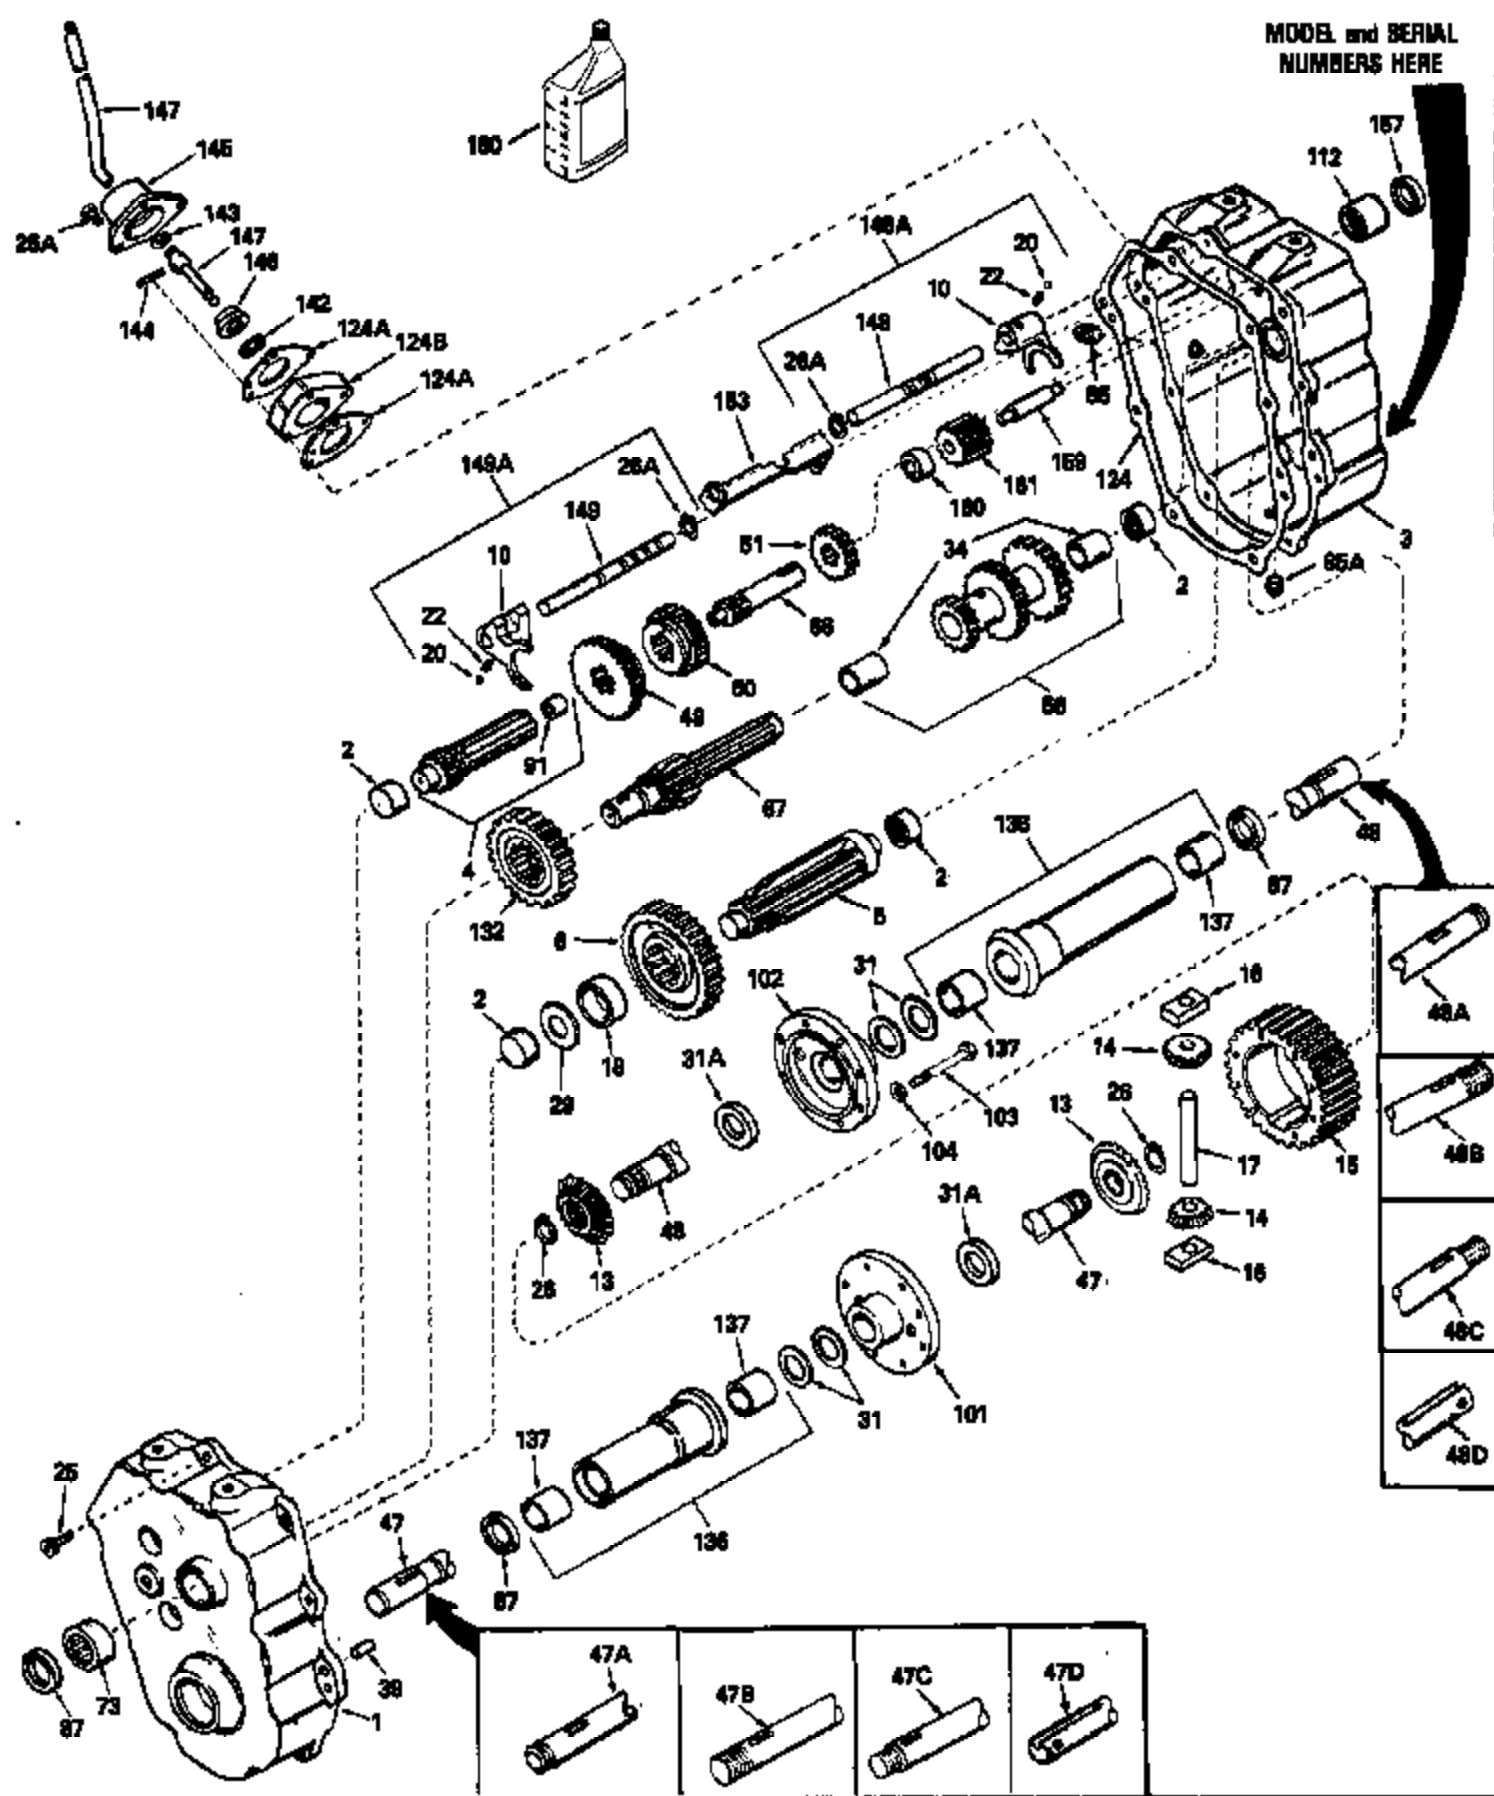

ILLUSTRATION SHOWS TYPICAL PARTS ONLY. ORDER BY PART NUMBER. PARTS NOT LISTED ARE SUPPLIED BY OEM.

Ref #	Part Number	Qty	Description
1	772045		Transaxle Cover (Incl. 2 & 73)
2	780013		Needle Bearing
3	770033		Transaxle Case (Incl. 2 & 112)
4	776014		Shifter Shaft & Bearing (Incl. 91)
5	778041		Output Pinion
6	778036		Output Gear
10	784004		Shift Rod & Fork
13	778039		Bevel Gear
14	778014		Bevel Pinion (14 teeth)
15	778033A		Ring Gear
16	786027		Drive Block
17	786019		Drive Pin
18	786017	1400-1404 Peerless	Output Shaft Spacer
20	792004		Steel Ball
22	792003		Spring
25A	792007		Screw, 1/4-20 x 3/4"
25	792007		Screw, 1/4-20 x 3/4"
26	792018		Snap Ring
26A	792017		Snap Ring
29	780001		Washer
31A	780107		Washer
31	780042		Thrust Washer
34	780053		Bushing
39	786026		Dowel Pin
47C	774403		Axle (13-19/32" long)
48C	774403		Axle (13-19/32" long)
49	778020		Shifting Gear (1st & Rev.)
50	778019A		Shifting Gear (2nd & High)
51	778024A		Input Shaft Spur Gear
56	778035A		Gear Cluster (Incl. 34)
66	776192		Input Shaft
67	776123		Brake Shaft & Gear
73	780055		Needle Bearing
85	792010		Pipe Plug, 3/8" sq. hd.
85A	792010		Pipe Plug, 3/8" sq. hd.
87	788008		Oil Seal
91	780018		Bearing
101	774028A		Differential Carrier (8 threaded hole s)
102	774029A		Differential Carrier
103	792020		Screw, 1/4-20 x 2-1/4"
104	792006		Lockwasher, 1/4"
112	780011		Needle Bearing
124	788026		Case-to-Cover Gasket
124A	788003A		Shift Lever Housing Gasket
132	778037		Idler Gear (30 teeth)
136	782041A		Axle Housing & Bushing (Incl. 137)
137	780054		Bushing
138	782041A		Axle Housing & Bushing (Incl. 137)
142	792016		Snap Ring
143	792001		"O" Ring
144	792049		Drive Pin
145	784088		Shift Lever Housing
146	784094		Shift Lever Keeper
147	784306		Shift Lever
148A	784054		Shift Rod Assy. (Incl. 10,20,22,26A & 148)
148	784055		Shifter Rod