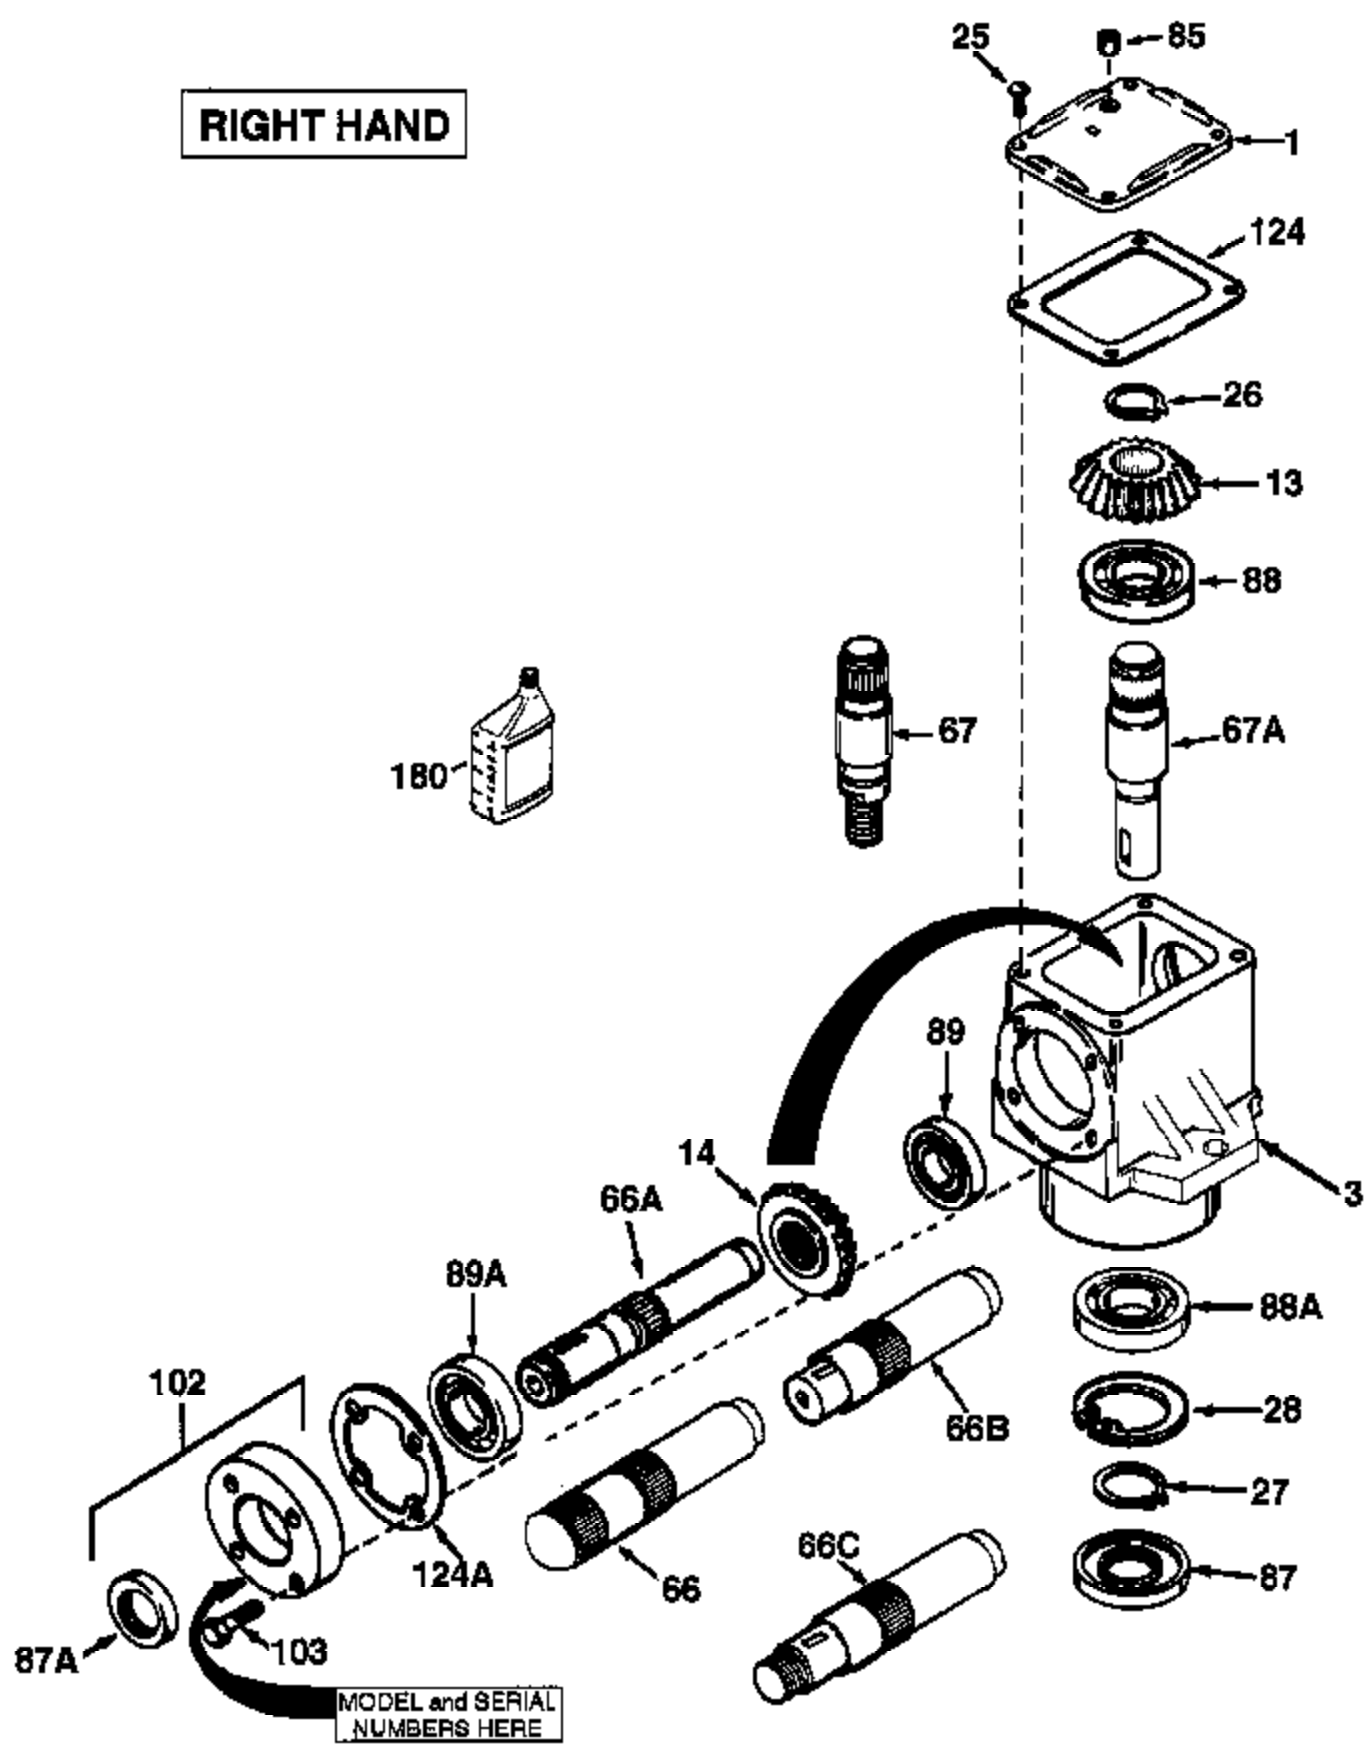

RIGHT HAND

Ref #	Part Number	Qty	Description
1	772067	1	Right Angle Drive Head Cover
3	770092A	1	Right Angle Drive Housing
13	778101A	2	Bevel Gear (17 teeth-steel)
25	792025	4	Screw 10-24 x 1/2"
26	788018	1	Retainer Ring
27	788019	1	Retainer Ring
28	792119	1	Snap Ring
66	776041A	1	Input Shaft (4.492" long)
67	776261	1	Output Shaft (4-15/32" long)
85	792039	1	Pipe Plug 1/8-27
87	788029A	1	Oil Seal 7/8"
87A	788031	1	Oil Seal 7/8"
89A	780034	1000-1600-087	Ball Bearing (.8745)
89	780024	Peerless	Ball Bearing (.7495)
102	786029	1	Retainer Cap & Seal (Incl. 87A & 103)
103	792026	4	Bolt 1/4-20 x 7/8"
124A	788030B	1	Retainer Gasket
124	788028	1	Gasket