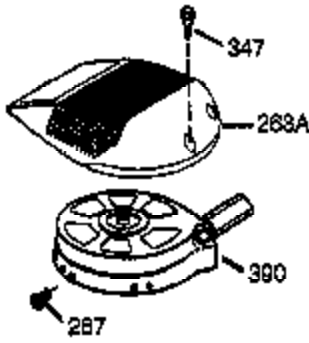

Engine Parts List #2

Ref #	Part Number	Qty	Description
7	36005A	1	* Breather Cover & Gasket
152	37075	1	"O"-Ring
240	36190	1	Air Cleaner Body (Incl. 239 & 350)
243B	651041	1	Air Cleaner Stud
245	36046	1	Air Cleaner Filter
250	36191	1	Air Cleaner Cover
251	650928	2	Lock Nut, 1/4-20
251A	650933	1	Wing Nut, 1/4-20
263A	36192	1	Starter Grill
287	650926	2	Screw, 8-32 x 21/64"
347	650898A	1	Screw, 10-32 x 27/32"
350	36045	1	Primer
390	590702	1	Rewind Starter (NOTE: This engine could have been built with 590739 starter).
900	0	1	Replacement Engine 750819, order from 71-999
900	0	1	Replacement S/B 750797A, order from 71-999