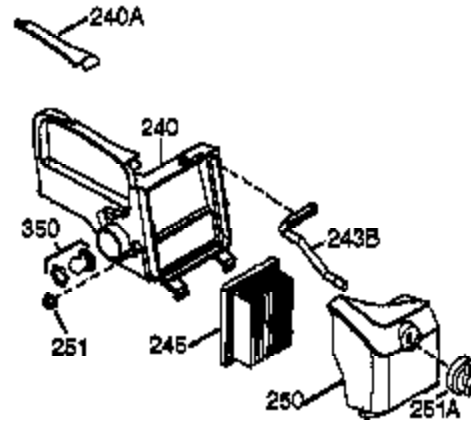

Engine Parts List #2

Ref #	Part Number	Qty	Description
7	36005A	1	* Breather Cover & Gasket
152	37075	1	"O"-Ring
240	36190	1	Air Cleaner Body (Incl. 239 & 350)
243B	651041	1	Air Cleaner Stud
245	36046	1	Air Cleaner Filter
250	36191	1	Air Cleaner Cover
251	650928	2	Lock Nut, 1/4-20
251A	650933	1	Wing Nut, 1/4-20
263A	36192	1	Starter Grill
287	650926	2	Screw, 8-32 x 21/64"
347	650898A	1	Screw, 10-32 x 27/32"
350	36045	1	Primer
390	590702	1	Rewind Starter (NOTE: This engine could have been built with 590739 starter).
900	0	1	Replacement Engine 750819, order from 71-999
900	0	1	Replacement S/B 750797A, order from 71-999