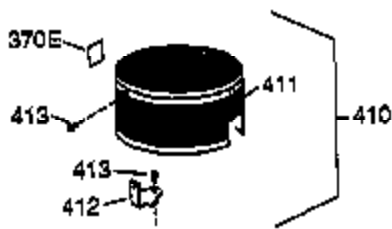

Engine Parts List #2

Ref #	Part Number	Qty	Description
7	36005A	1	* Breather Cover & Gasket
152	37075	1	"O"-Ring
240	36190	1	Air Cleaner Body (Incl. 239 & 350)
243B	651041	1	Air Cleaner Stud
245	36046	1	Air Cleaner Filter
250	36191	1	Air Cleaner Cover
251	650928	2	Lock Nut, 1/4-20
251A	650933	1	Wing Nut, 1/4-20
263A	36192	1	Starter Grill
287	650926	2	Screw, 8-32 x 21/64"
347	650898A	1	Screw, 10-32 x 27/32"
350	36045	1	Primer
390	590702	1	Rewind Starter (NOTE: This engine could have been built with 590739 starter).
900	0	1	Replacement Engine 750819, order from 71-999
900	0	1	Replacement S/B 750797A, order from 71-999