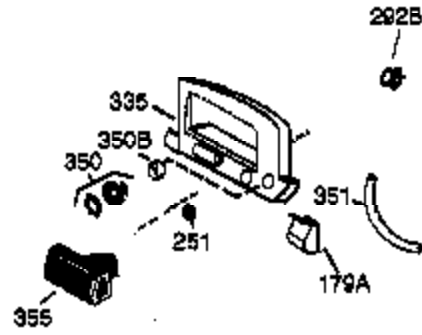

Engine Parts List #2

Ref #	Part Number	Qty	Description
7	36005A	1	* Breather Cover & Gasket
152	37075	1	"O"-Ring
240	36190	1	Air Cleaner Body (Incl. 239 & 350)
243B	651041	1	Air Cleaner Stud
245	36046	1	Air Cleaner Filter
250	36191	1	Air Cleaner Cover
251	650928	2	Lock Nut, 1/4-20
251A	650933	1	Wing Nut, 1/4-20
263A	36192	1	Starter Grill
287	650926	2	Screw, 8-32 x 21/64"
347	650898A	1	Screw, 10-32 x 27/32"
350	36045	1	Primer
390	590702	1	Rewind Starter (NOTE: This engine could have been built with 590739 starter).
900	0	1	Replacement Engine 750819, order from 71-999
900	0	1	Replacement S/B 750797A, order from 71-999