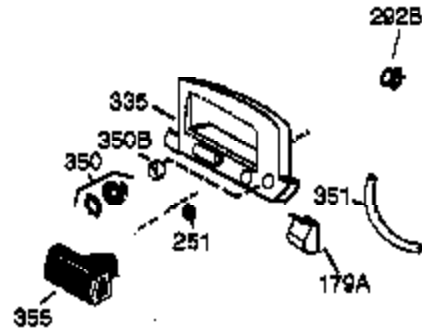

Ref #	Part Number	Qty	Description
390	590702	1	Rewind Starter (NOTE: This engine could have been built with 590739 starter. Refer to the design of the rope pulley strength ribs for part identification. Individual starter parts do not interchange.)
400	36062C	1	* Gasket Set (Incl. items marked PK in notes). Incl. part #'s 27234A (1), 28833 (1), 36005A (1), 36032A (1), 36035 (1), 36048 (1), 36061 (1), 36183 (2), 696088 Instruction sheet (1)
416	36085	1	Spark Arrestor Kit (Incl. 417)(Optional)
417	650760	1	Screw, 8-32 x 3/8" (Optional)
900	0	1	Replacement Engine 750792B, order from 71-999
900	0	1	Replacement S/B 750797, order from 71 -999