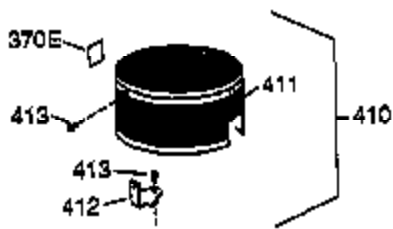

Ref #	Part Number	Qty	Description
390	590702	1	Rewind Starter (NOTE: This engine could have been built with 590739 starter. Refer to the design of the rope pulley strength ribs for part identification. Individual starter parts do not interchange.)
400	36062C	1	* Gasket Set (Incl. items marked PK in notes). Incl. part #'s 27234A (1), 28833 (1), 36005A (1), 36032A (1), 36035 (1), 36048 (1), 36061 (1), 36183 (2), 696088 Instruction sheet (1)
416	36085	1	Spark Arrestor Kit (Incl. 417)(Optional)
417	650760	1	Screw, 8-32 x 3/8" (Optional)
900	0	1	Replacement Engine 750792B, order from 71-999
900	0	1	Replacement S/B 750797, order from 71 -999