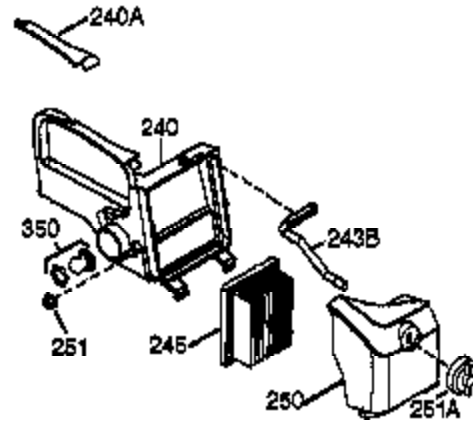

Ref #	Part Number	Qty	Description
390	590702	1	Rewind Starter (NOTE: This engine could have been built with 590739 starter. Refer to the design of the rope pulley strength ribs for part identification. Individual starter parts do not interchange.)
400	36062C	1	* Gasket Set (Incl. items marked PK in notes). Incl. part #'s 27234A (1), 28833 (1), 36005A (1), 36032A (1), 36035 (1), 36048 (1), 36061 (1), 36183 (2), 696088 Instruction sheet (1)
416	36085	1	Spark Arrestor Kit (Incl. 417)(Optional)
417	650760	1	Screw, 8-32 x 3/8" (Optional)
900	0	1	Replacement Engine 750792B, order from 71-999
900	0	1	Replacement S/B 750797, order from 71 -999