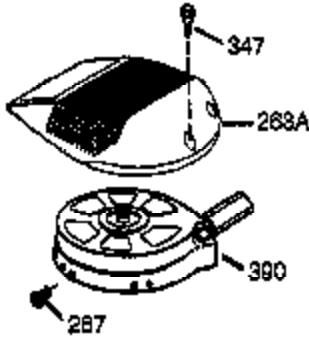

Ref #	Part Number	Qty	Description
7	36005A	1	* Breather Cover & Gasket
152	37075	1	"O"-Ring
240	36190	1	Air Cleaner Body (Incl.239 & 350)
243B	651041	1	Air Cleaner Stud
245	36046	1	Air Cleaner Filter
250	36191	1	Air Cleaner Cover
251	650928	2	Lock Nut 1/4-20
251A	650933	1	Wing Nut, 1/4-20
263A	36192	1	Starter Grill
287	650926	2	Screw, 8-32 x 21/64"
347	650898A	1	Screw, 10-32 x 27/32"
350	36045	1	Primer
390	590702	1	Rewind Starter (NOTE: This engine could have been built with 590739 starter. Refer to the design of the rope pulley strength ribs for part identification. Individual starter parts do not interchange.)
900	0	1	Replacement Engine 750792B, order from 71-999
900	0	1	Replacement S/B 750797, order from 71-999