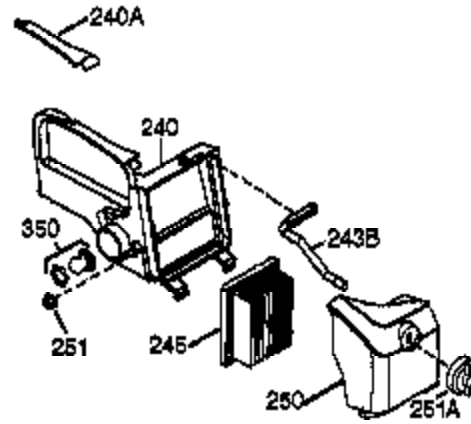

Ref #	Part Number	Qty	Description
7	36005A	1	* Breather Cover & Gasket
152	37075	1	"O"-Ring
240	36190	1	Air Cleaner Body (Incl.239 & 350)
243B	651041	1	Air Cleaner Stud
245	36046	1	Air Cleaner Filter
250	36191	1	Air Cleaner Cover
251	650928	2	Lock Nut 1/4-20
251A	650933	1	Wing Nut, 1/4-20
263A	36192	1	Starter Grill
287	650926	2	Screw, 8-32 x 21/64"
347	650898A	1	Screw, 10-32 x 27/32"
350	36045	1	Primer
390	590702	1	Rewind Starter (NOTE: This engine could have been built with 590739 starter. Refer to the design of the rope pulley strength ribs for part identification. Individual starter parts do not interchange.)
900	0	1	Replacement Engine 750792B, order from 71-999
900	0	1	Replacement S/B 750797, order from 71-999