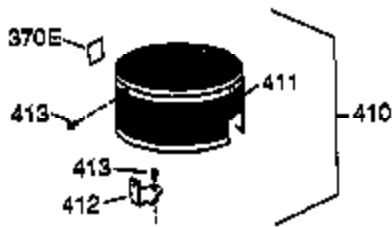

Ref #	Part Number	Qty	Description
7	36005A	1	* Breather Cover & Gasket
152	37075	1	"O"-Ring
240	36190	1	Air Cleaner Body (Incl.239 & 350)
243B	651041	1	Air Cleaner Stud
245	36046	1	Air Cleaner Filter
250	36191	1	Air Cleaner Cover
251	650928	2	Lock Nut 1/4-20
251A	650933	1	Wing Nut, 1/4-20
263A	36192	1	Starter Grill
287	650926	2	Screw, 8-32 x 21/64"
347	650898A	1	Screw, 10-32 x 27/32"
350	36045	1	Primer
390	590702	1	Rewind Starter (NOTE: This engine could have been built with 590739 starter. Refer to the design of the rope pulley strength ribs for part identification. Individual starter parts do not interchange.)
900	0	1	Replacement Engine 750792B, order from 71-999
900	0	1	Replacement S/B 750797, order from 71-999