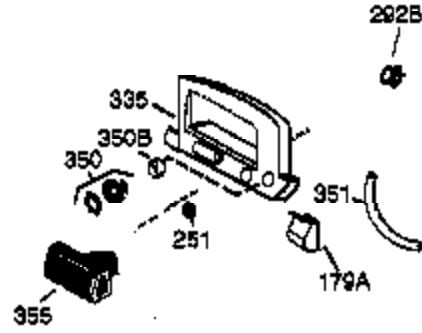

Ref #	Part Number	Qty	Description
7	36005A	1	* Breather Cover & Gasket
152	37075	1	"O"-Ring
240	36190	1	Air Cleaner Body (Incl.239 & 350)
243B	651041	1	Air Cleaner Stud
245	36046	1	Air Cleaner Filter
250	36191	1	Air Cleaner Cover
251	650928	2	Lock Nut 1/4-20
251A	650933	1	Wing Nut, 1/4-20
263A	36192	1	Starter Grill
287	650926	2	Screw, 8-32 x 21/64"
347	650898A	1	Screw, 10-32 x 27/32"
350	36045	1	Primer
390	590702	1	Rewind Starter (NOTE: This engine could have been built with 590739 starter. Refer to the design of the rope pulley strength ribs for part identification. Individual starter parts do not interchange.)
900	0	1	Replacement Engine 750792B, order from 71-999
900	0	1	Replacement S/B 750797, order from 71-999