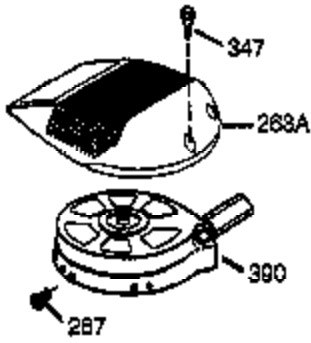

Engine Parts List #2

Ref #	Part Number	Qty	Description
152	37075	1	"O"-Ring
240A	37195	1	Air Cleaner Body Extension
240	36190	1	Air Cleaner Body (Incl.239,299 & 350)
243B	651041	1	Stud
245	36046	1	Air Cleaner Filter
250	36191	1	Air Cleaner Cover
251	650928	2	Lock Nut, 1/4-20
251A	650933	1	Wing Nut
263A	36133	1	Starter Grill
287	650926	4	Screw, 8-32 x 21/64"
350	36045A	1	Primer
355	36136	1	Starter Handle
390	590739	1	Rewind Starter (NOTE: This engine could have been built with 590702 starter).