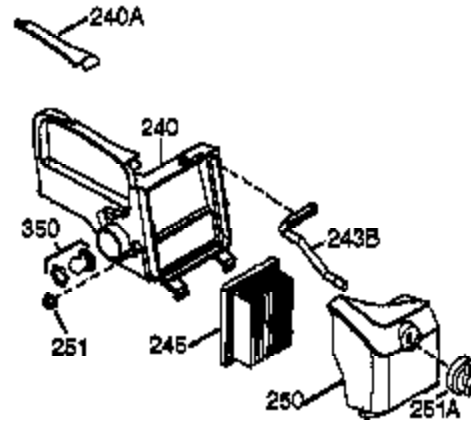

Engine Parts List #2

Ref #	Part Number	Qty	Description
152	37075	1	"O"-Ring
240A	37195	1	Air Cleaner Body Extension
240	36190	1	Air Cleaner Body (Incl.239,299 & 350)
243B	651041	1	Stud
245	36046	1	Air Cleaner Filter
250	36191	1	Air Cleaner Cover
251	650928	2	Lock Nut, 1/4-20
251A	650933	1	Wing Nut
263A	36133	1	Starter Grill
287	650926	4	Screw, 8-32 x 21/64"
350	36045A	1	Primer
355	36136	1	Starter Handle
390	590739	1	Rewind Starter (NOTE: This engine could have been built with 590702 starter).