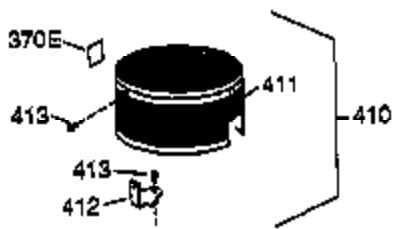

Engine Parts List #2

Ref #	Part Number	Qty	Description
152	37075	1	"O"-Ring
240A	37195	1	Air Cleaner Body Extension
240	36190	1	Air Cleaner Body (Incl.239,299 & 350)
243B	651041	1	Stud
245	36046	1	Air Cleaner Filter
250	36191	1	Air Cleaner Cover
251	650928	2	Lock Nut, 1/4-20
251A	650933	1	Wing Nut
263A	36133	1	Starter Grill
287	650926	4	Screw, 8-32 x 21/64"
350	36045A	1	Primer
355	36136	1	Starter Handle
390	590739	1	Rewind Starter (NOTE: This engine could have been built with 590702 starter).