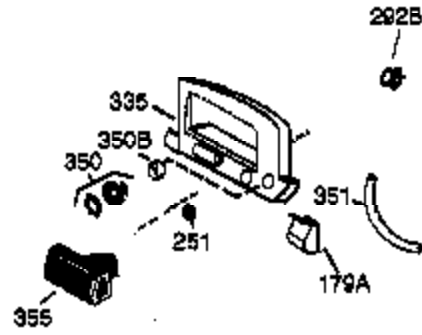

Engine Parts List #2

Ref #	Part Number	Qty	Description
152	37075	1	"O"-Ring
240A	37195	1	Air Cleaner Body Extension
240	36190	1	Air Cleaner Body (Incl.239,299 & 350)
243B	651041	1	Stud
245	36046	1	Air Cleaner Filter
250	36191	1	Air Cleaner Cover
251	650928	2	Lock Nut, 1/4-20
251A	650933	1	Wing Nut
263A	36133	1	Starter Grill
287	650926	4	Screw, 8-32 x 21/64"
350	36045A	1	Primer
355	36136	1	Starter Handle
390	590739	1	Rewind Starter (NOTE: This engine could have been built with 590702 starter).