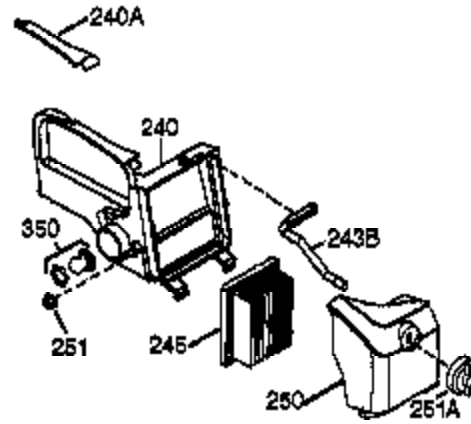

Engine Parts List #2

Ref #	Part Number	Qty	Description
7	36005A	1	* Breather Cover & Gasket
152	37075	1	"O"-Ring
240	36190	1	Air Cleaner Body (Incl.239 & 350)
243B	651041	1	Air Cleaner Stud
245	36046	1	Air Cleaner Filter
250	36191	1	Air Cleaner Cover
251	650928	2	Lock Nut 1/4-20
251A	650933	1	Wing Nut, 1/4-20
263A	36192	1	Starter Grill
287	650926	2	Screw, 8-32 x 21/64"
347	650898A	1	Screw, 10-32 x 27/32"
350	36045	1	Primer
390	590702	1	Rewind Starter (NOTE: This engine could have been built with 590739 starter.
900	0	1	Replacement Engine 750792B, order from 71-999
900	0	1	Replacement S/B 750797, order from 71 -999