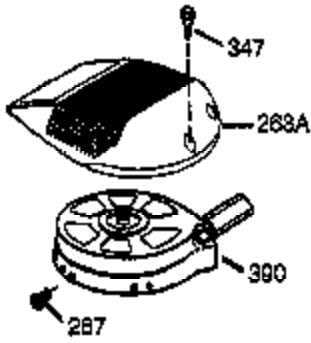

Engine Parts List #2

Ref #	Part Number	Qty	Description
7	36005A	1	* Breather Cover & Gasket
152	37075	1	"O"-Ring
240	36190	1	Air Cleaner Body (Incl.239 & 350)
243B	651041	1	Air Cleaner Stud
245	36046	1	Air Cleaner Filter
250	36191	1	Air Cleaner Cover
251	650928	2	Lock Nut 1/4-20
251A	650933	1	Wing Nut, 1/4-20
263A	36192	1	Starter Grill
287	650926	2	Screw, 8-32 x 21/64"
347	650898A	1	Screw, 10-32 x 27/32"
350	36045	1	Primer
390	590702	1	Rewind Starter (NOTE: This engine could have been built with 590739 starter.
900	0	1	Replacement Engine 750792B, order from 71-999
900	0	1	Replacement S/B 750797, order from 71 -999