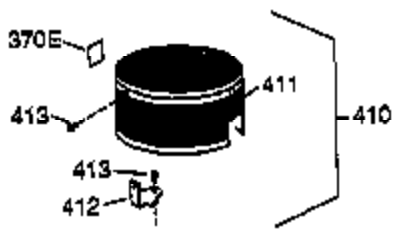

Engine Parts List #2

Ref #	Part Number	Qty	Description
7	36005A	1	* Breather Cover & Gasket
152	37075	1	"O"-Ring
240	36190	1	Air Cleaner Body (Incl.239 & 350)
243B	651041	1	Air Cleaner Stud
245	36046	1	Air Cleaner Filter
250	36191	1	Air Cleaner Cover
251	650928	2	Lock Nut 1/4-20
251A	650933	1	Wing Nut, 1/4-20
263A	36192	1	Starter Grill
287	650926	2	Screw, 8-32 x 21/64"
347	650898A	1	Screw, 10-32 x 27/32"
350	36045	1	Primer
390	590702	1	Rewind Starter (NOTE: This engine could have been built with 590739 starter.
900	0	1	Replacement Engine 750792B, order from 71-999
900	0	1	Replacement S/B 750797, order from 71 -999