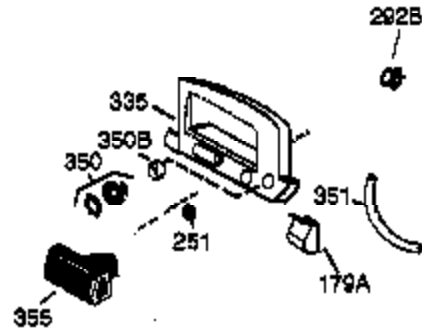

Engine Parts List #2

Ref #	Part Number	Qty	Description
7	36005A	1	* Breather Cover & Gasket
152	37075	1	"O"-Ring
240	36190	1	Air Cleaner Body (Incl.239 & 350)
243B	651041	1	Air Cleaner Stud
245	36046	1	Air Cleaner Filter
250	36191	1	Air Cleaner Cover
251	650928	2	Lock Nut 1/4-20
251A	650933	1	Wing Nut, 1/4-20
263A	36192	1	Starter Grill
287	650926	2	Screw, 8-32 x 21/64"
347	650898A	1	Screw, 10-32 x 27/32"
350	36045	1	Primer
390	590702	1	Rewind Starter (NOTE: This engine could have been built with 590739 starter.
900	0	1	Replacement Engine 750792B, order from 71-999
900	0	1	Replacement S/B 750797, order from 71 -999