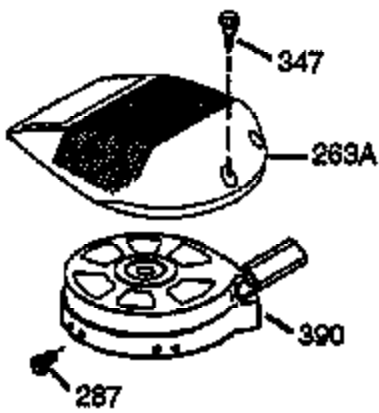

ILLUSTRATION SHOWS TYPICAL PARTS ONLY. ORDER BY PART NUMBER. PARTS NOT LISTED ARE SUPPLIED BY OEM.

Engine Parts List #2

Ref #	Part Number	Qty	Description
7	36005A	1	* Breather Cover & Gasket
251	650928	2	Lock Nut 1/4-20
263A	36156	1	Starter Grill
287	650926	2	Screw, 8-32 x 21/64"
347	650898A	1	Screw, 10-32 x 27/32"
350	36045	1	Primer
370A	36261	1	Lubrication Decal
390	590702	1	Rewind Starter (NOTE: This engine could have been built with 590739 starter. Refer to the design of the rope pulley strength ribs for part identification. Individual starter parts do not interchange.)
416	36085	1	Spark Arrestor Kit (Incl. 417)(Optional)
417	650760	1	Screw, 8-32 x 3/8" (Optional)