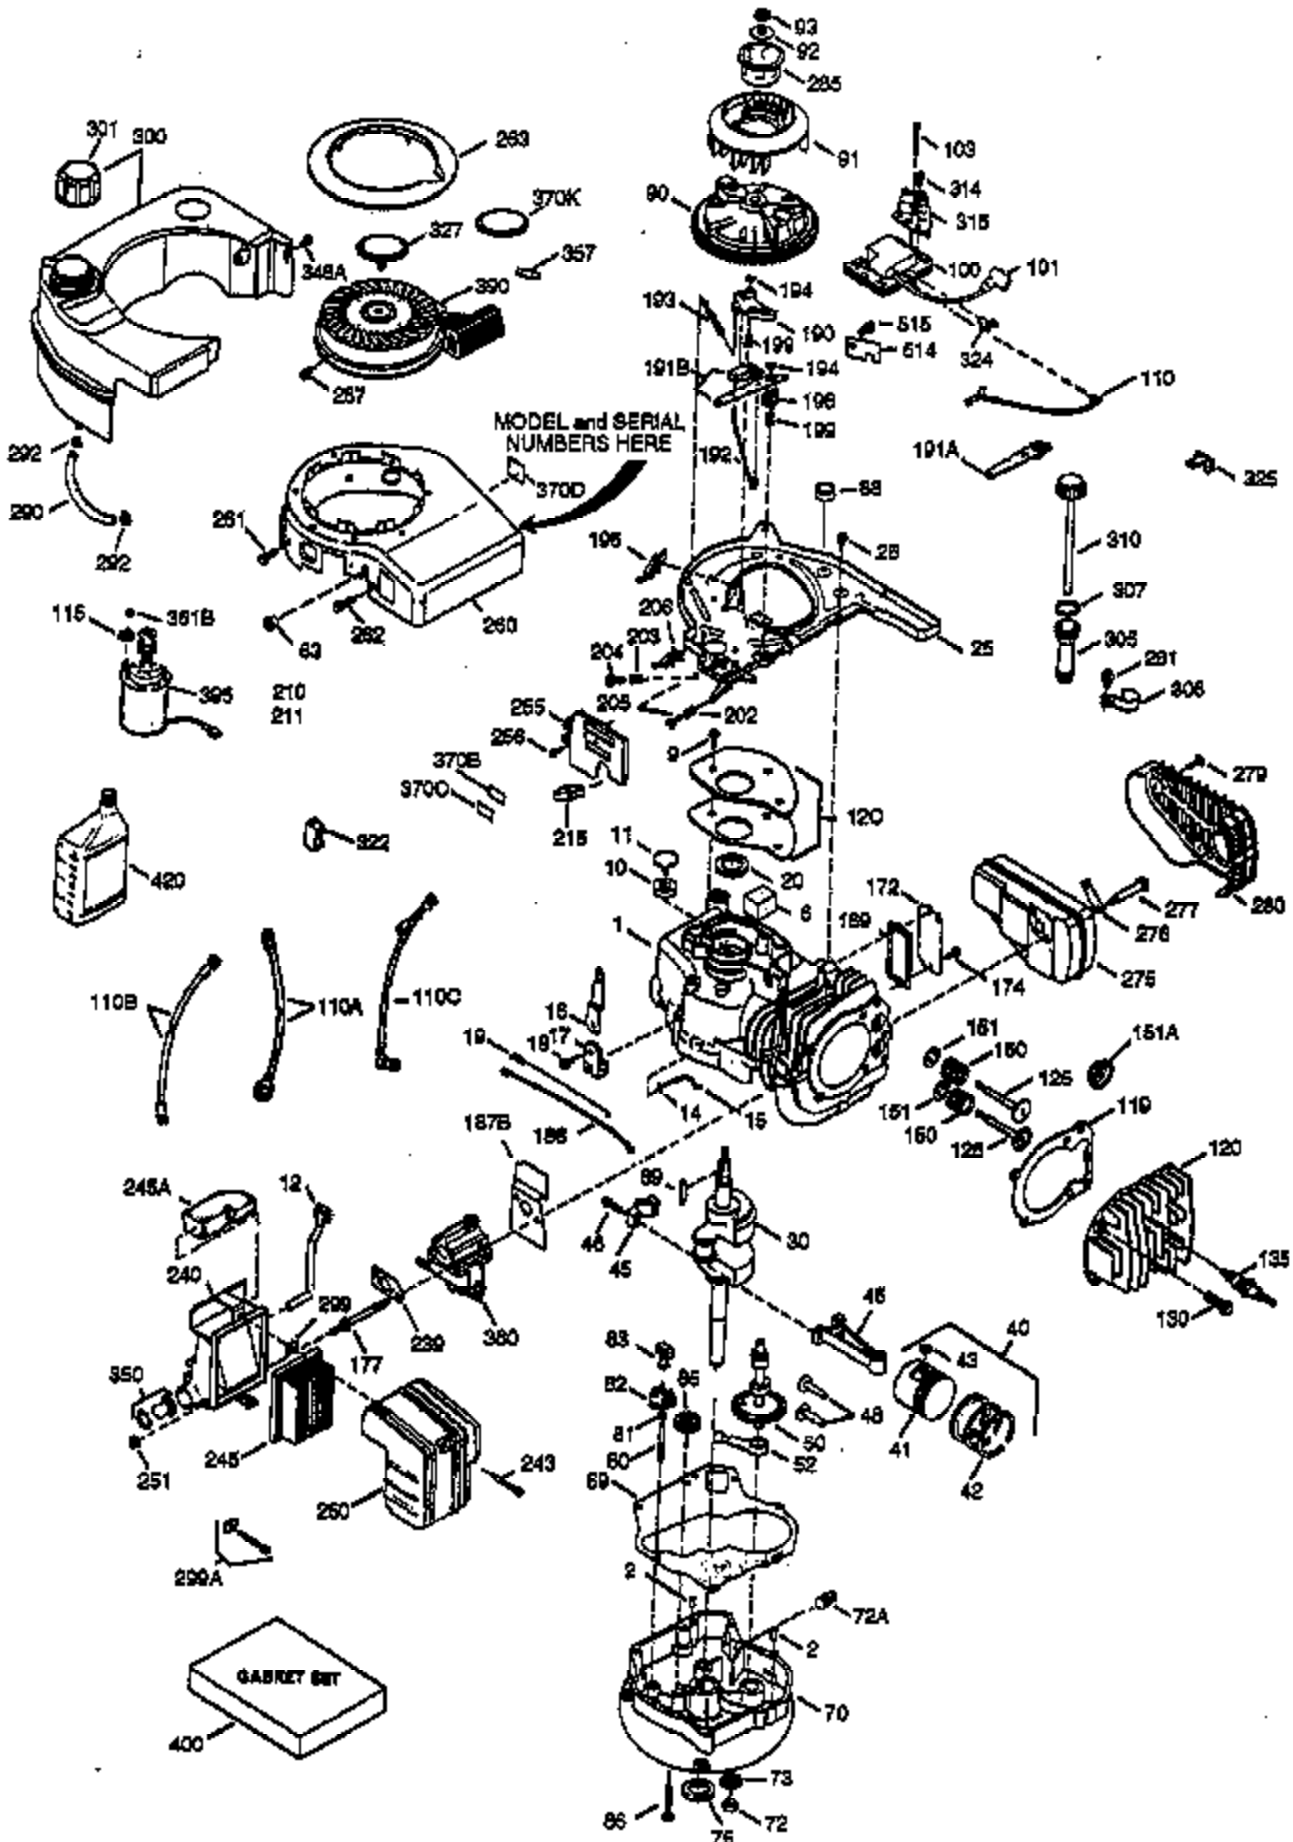

ILLUSTRATION SHOWS TYPICAL PARTS ONLY. ORDER BY PART NUMBER. PARTS NOT LISTED ARE SUPPLIED BY OEM.

Engine Parts List #1

Ref #	Part Number	Qty	Description
1	36169	1	Cylinder (Incl. 2,10,20 & 125)
2	27652	2	Dowel Pin
6	36059	1	Breather Element
7	36005A	1	* Breather Cover & Gasket
9	590568	3	Screw, 10-24 x 3/4"
10	36002	1	Breather Valve Body
11	36003	1	Check Valve
12	36001	1	Breather Tube
14	28277	1	Flat Washer
15	36006	1	Governor Rod (Machined)
16	36008	1	Governor Lever
17	31335	1	Governor Lever Clamp
18	650548	1	Screw, 8-32 x 5/16"
19	36103	1	Governor Spring
20	36010	1	Oil Seal
25	36011	1	Blower Housing Baffle Ass'y.(Incl.195)
26	650802	3	Screw, 1/4-20 x 5/8"
30	36171	1	Crankshaft
40	40004	1	Piston,Pin,Ring Set (Std.)
40	40005	1	Piston,Pin,Ring Set (.010 OS)
41	36070	1	Piston & Pin Ass'y.(Std.) (Incl. 43)
41	36071	1	Piston & Pin Ass'y.(.010 OS)(Incl.43)
42	40006	1	Ring Set (Std.)
42	40007	1	Ring Set (.010 OS)
43	20381	2	Piston Pin Retaining Ring
45	36023A	1	Connecting Rod Ass'y. (Incl. 46)
46	32610A	2	Connecting Rod Bolt
48	36030	2	Valve Lifter
50	36031	1	Camshaft (MCR)
52	29914	1	Oil Pump Ass'y.
69	36032A	1	* Mounting Flange Gasket
70	36151	1	Mounting Flange (Incl. 72 thru 85)
72	30572	1	Oil Drain Plug
73	28833	1	Drain Plug Gasket
75	36010	1	Oil Seal
80	30574A	1	Governor Shaft
81	30590A	1	Washer
82	30591	1	Governor Gear Ass'y. (Incl.81)
83	36057	1	Governor Spool
85	36034	1	Idle Gear
86	650924	7	Screw, 1/4-20 x 1-9/16"
89	611154	1	Flywheel Key
90	611155	1	Flywheel
91	611156	1	Flywheel Fan
92	650815	1	Belleville Washer
93	650816	1	Flywheel Nut
100	34443A	1	Solid State Ignition
101	610118	1	Spark Plug Cover
103	651007	2	Screw, Torx T-15, 10-24 x 15/16"
110	36054	1	Ground Wire
119	36061	1	* Cylinder Head Gasket
120	36120A	1	Cylinder Head
125	36471	1	Exhaust Valve (Std.) (Incl. 151)
125	36472	1	Exhaust Valve (1/32" OS)
126	29314B	1	Intake Valve (Std.) (Incl. 151)
126	29315C	1	Intake Valve (1/32" OS)
130	6021A	7	Screw, 5/16-18 x 1-1/2"
135	35395	1	Resistor Spark Plug (RJ19LM)