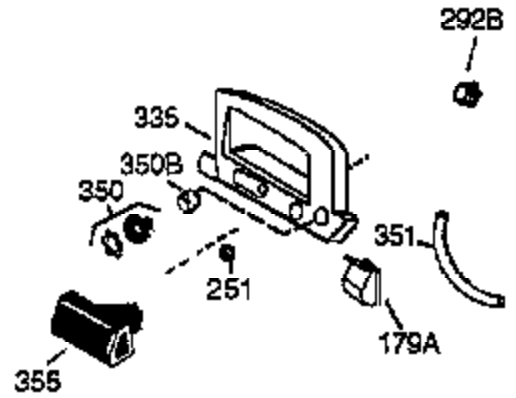

ILLUSTRATION SHOWS TYPICAL PARTS ONLY. ORDER BY PART NUMBER. PARTS NOT LISTED ARE SUPPLIED BY OEM.

Engine Parts List #2

Ref #	Part Number	Qty	Description
7	36005A	1	* Breather Cover & Gasket
251	650928	2	Lock Nut 1/4-20
263A	36156	1	Starter Grill
287	650926	2	Screw, 8-32 x 21/64"
347	650898A	1	Screw, 10-32 x 27/32"
350	36045	1	Primer
370A	36261	1	Lubrication Decal
390	590702	1	Rewind Starter (NOTE: This engine could have been built with 590739 starter. Refer to the design of the rope pulley strength ribs for part identification. Individual starter parts do not interchange.)
416	36085	1	Spark Arrestor Kit (Incl. 417)(Optional)
417	650760	1	Screw, 8-32 x 3/8" (Optional)