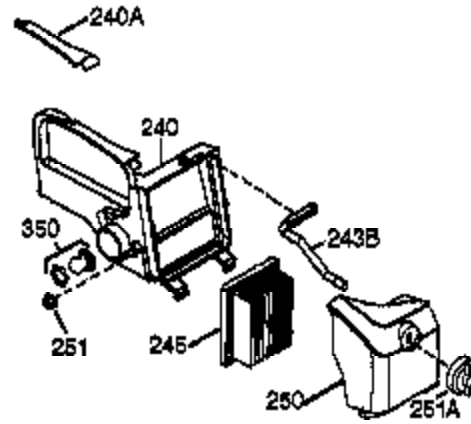

Ref #	Part Number	Qty	Description
420	730225	1	4 Cycle Oil, SAE 30 (Quart)

Ref #	Part Number	Qty	Description
152	37075	1	"O"-Ring
240	36044B	1	Air Cleaner Body (Incl.239,299 & 350)
245	36046	1	Air Cleaner Filter
250	36047	1	Air Cleaner Cover
251	650928	2	Lock Nut 1/4-20
287	650926	2	Screw, 8-32 x 21/64"
350	36045	1	Primer
390	590732	1	Rewind Starter (Note: This engine could have been built with 590738 starter).