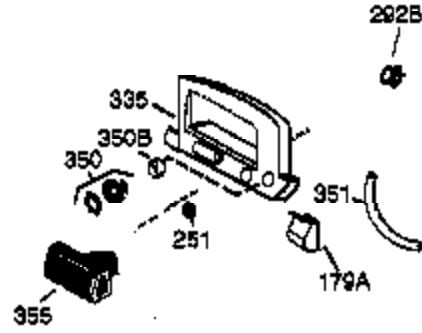

Ref #	Part Number	Qty	Description
420	730225	1	4 Cycle Oil, SAE 30 (Quart)

Ref #	Part Number	Qty	Description
152	37075	1	"O"-Ring
240	36044B	1	Air Cleaner Body (Incl.239,299 & 350)
245	36046	1	Air Cleaner Filter
250	36047	1	Air Cleaner Cover
251	650928	2	Lock Nut 1/4-20
287	650926	2	Screw, 8-32 x 21/64"
350	36045	1	Primer
390	590732	1	Rewind Starter (Note: This engine could have been built with 590738 starter).