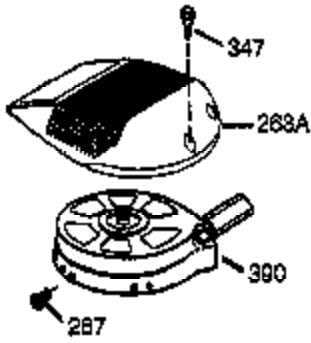

Ref #	Part Number	Qty	Description
420	730225	1	4 Cycle Oil, SAE 30 (Quart)

Ref #	Part Number	Qty	Description
152	37075	1	"O"-Ring
240	36044B	1	Air Cleaner Body (Incl.239,299 & 350)
245	36046	1	Air Cleaner Filter
250	36047	1	Air Cleaner Cover
251	650928	2	Lock Nut 1/4-20
287	650926	2	Screw, 8-32 x 21/64"
350	36045	1	Primer
390	590732	1	Rewind Starter (Note: This engine could have been built with 590738 starter).