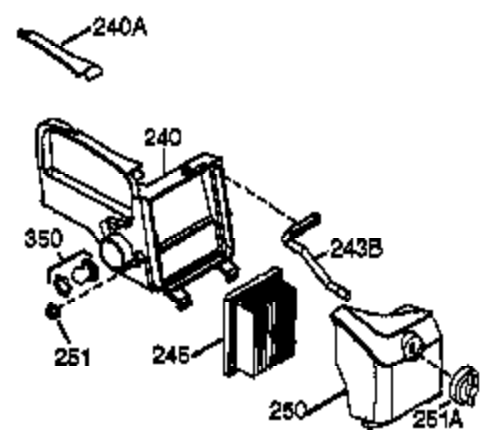

Ref #	Part Number	Qty	Description
152	37075	1	"O"-Ring
240A	37195	1	Air Cleaner Body Extension
240	36190	1	Air Cleaner Body (Incl.239,299 & 350)
243B	651041	1	Stud
245	36046	1	Air Cleaner Filter
250	36191	1	Air Cleaner Cover
251	650928	2	Lock Nut, 1/4-20
251A	650933	1	Wing Nut
263A	36133	1	Starter Grill
287	650926	2	Screw, 8-32 x 21/64"
350	36045A	1	Primer
390	590739	1	Rewind Starter (NOTE: This engine could have been built with 590702 starter).