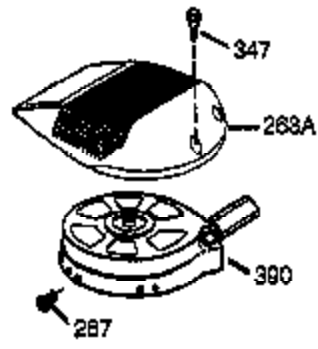

Ref #	Part Number	Qty	Description
152	37075	1	"O"-Ring
240A	37195	1	Air Cleaner Body Extension
240	36190	1	Air Cleaner Body (Incl.239,299 & 350)
243B	651041	1	Stud
245	36046	1	Air Cleaner Filter
250	36191	1	Air Cleaner Cover
251	650928	2	Lock Nut, 1/4-20
251A	650933	1	Wing Nut
263A	36133	1	Starter Grill
287	650926	2	Screw, 8-32 x 21/64"
350	36045A	1	Primer
390	590739	1	Rewind Starter (NOTE: This engine could have been built with 590702 starter).