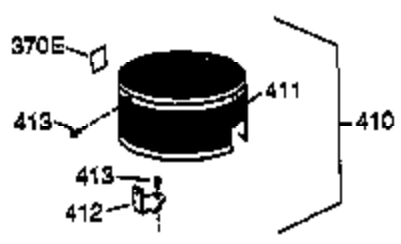

Ref #	Part Number	Qty	Description
152	37075	1	"O"-Ring
240A	37195	1	Air Cleaner Body Extension
240	36190	1	Air Cleaner Body (Incl.239,299 & 350)
243B	651041	1	Stud
245	36046	1	Air Cleaner Filter
250	36191	1	Air Cleaner Cover
251	650928	2	Lock Nut, 1/4-20
251A	650933	1	Wing Nut
263A	36133	1	Starter Grill
287	650926	2	Screw, 8-32 x 21/64"
350	36045A	1	Primer
390	590739	1	Rewind Starter (NOTE: This engine could have been built with 590702 starter).