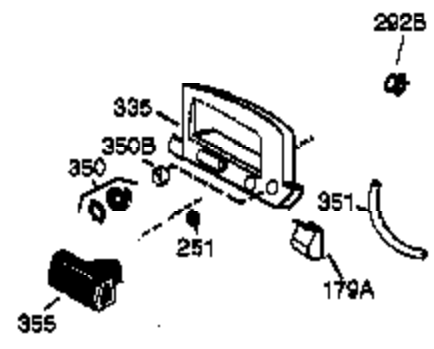

Ref #	Part Number	Qty	Description
152	37075	1	"O"-Ring
240A	37195	1	Air Cleaner Body Extension
240	36190	1	Air Cleaner Body (Incl.239,299 & 350)
243B	651041	1	Stud
245	36046	1	Air Cleaner Filter
250	36191	1	Air Cleaner Cover
251	650928	2	Lock Nut, 1/4-20
251A	650933	1	Wing Nut
263A	36133	1	Starter Grill
287	650926	2	Screw, 8-32 x 21/64"
350	36045A	1	Primer
390	590739	1	Rewind Starter (NOTE: This engine could have been built with 590702 starter).