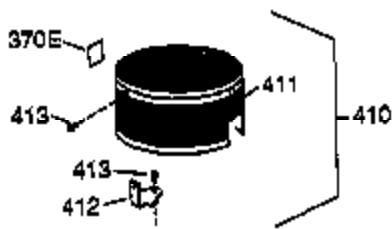

Ref #	Part Number	Qty	Description
152	37075	1	"O"-Ring
240	36190	1	Air Cleaner Body (Incl.239,299 & 350)
243B	651041	1	Air Cleaner Stud
245	36046	1	Air Cleaner Filter
250	36191	1	Air Cleaner Cover
251	650928	2	Lock Nut, 1/4-20
251A	650933	1	Wing Nut, 1/4-20
263A	37170	1	Starter Grill
287	650926	2	Screw, 8-32 x 21/64"
347	650898A	1	Screw, 10-32 x 27/32"
350	36045A	1	Primer
390	590739	1	Rewind Starter (NOTE: This engine could have been built with 590702 starter).