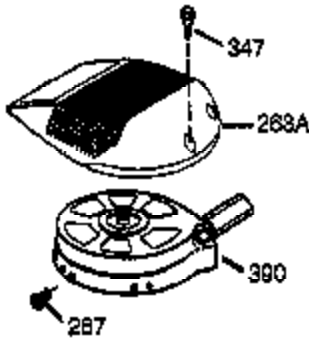

Ref #	Part Number	Qty	Description
152	37075	1	"O"-Ring
240	36190	1	Air Cleaner Body (Incl.239,299 & 350)
243B	651041	1	Air Cleaner Stud
245	36046	1	Air Cleaner Filter
250	36191	1	Air Cleaner Cover
251	650928	2	Lock Nut, 1/4-20
251A	650933	1	Wing Nut, 1/4-20
263A	37170	1	Starter Grill
287	650926	2	Screw, 8-32 x 21/64"
347	650898A	1	Screw, 10-32 x 27/32"
350	36045A	1	Primer
390	590739	1	Rewind Starter (NOTE: This engine could have been built with 590702 starter).