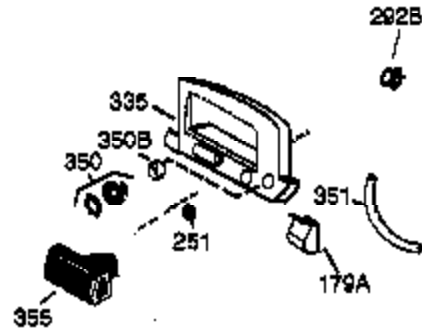

Ref #	Part Number	Qty	Description
152	37075	1	"O"-Ring
240	36190	1	Air Cleaner Body (Incl.239,299 & 350)
243B	651041	1	Air Cleaner Stud
245	36046	1	Air Cleaner Filter
250	36191	1	Air Cleaner Cover
251	650928	2	Lock Nut, 1/4-20
251A	650933	1	Wing Nut, 1/4-20
263A	37170	1	Starter Grill
287	650926	2	Screw, 8-32 x 21/64"
347	650898A	1	Screw, 10-32 x 27/32"
350	36045A	1	Primer
390	590739	1	Rewind Starter (NOTE: This engine could have been built with 590702 starter).