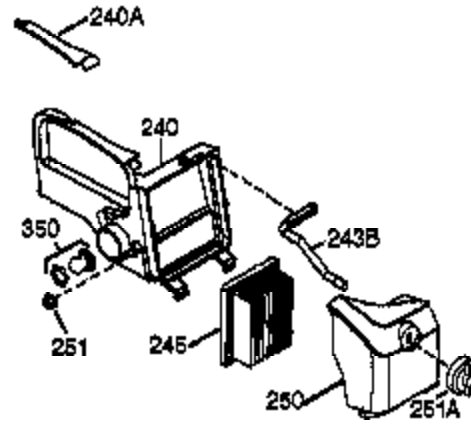

Ref #	Part Number	Qty	Description
152	37075	1	"O"-Ring
240	36190	1	Air Cleaner Body (Incl.239,299 & 350)
243B	651041	1	Air Cleaner Stud
245	36046	1	Air Cleaner Filter
250	36191	1	Air Cleaner Cover
251	650928	2	Lock Nut, 1/4-20
251A	650933	1	Wing Nut, 1/4-20
263A	37170	1	Starter Grill
287	650926	2	Screw, 8-32 x 21/64"
347	650898A	1	Screw, 10-32 x 27/32"
350	36045A	1	Primer
390	590739	1	Rewind Starter (NOTE: This engine could have been built with 590702 starter).