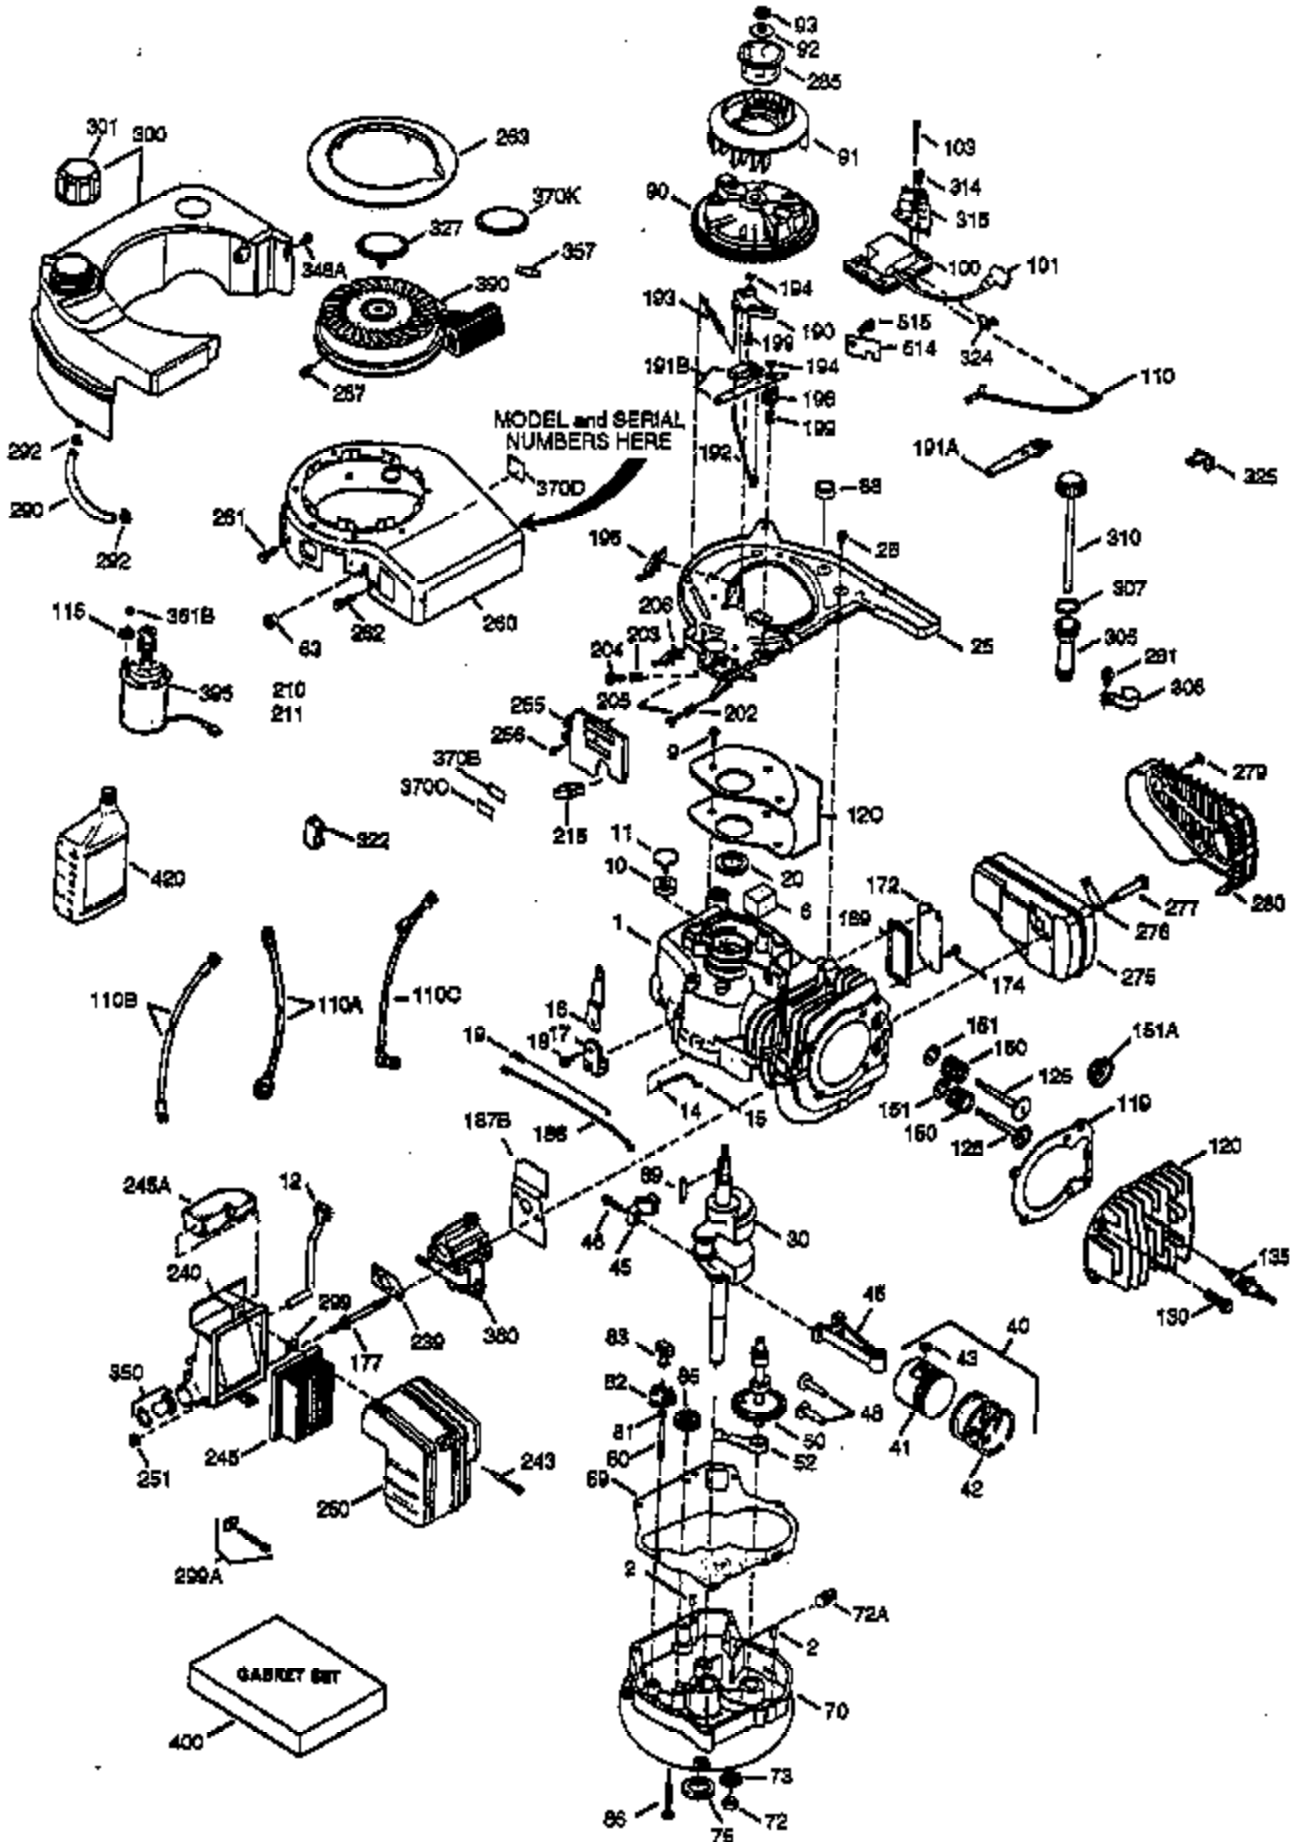

ILLUSTRATION SHOWS TYPICAL PARTS ONLY. ORDER BY PART NUMBER. PARTS NOT LISTED ARE SUPPLIED BY OEM.