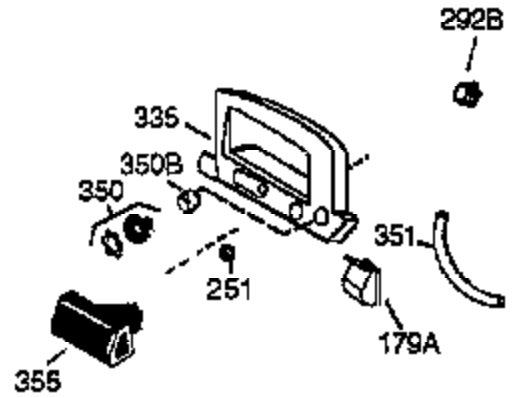

ILLUSTRATION SHOWS TYPICAL PARTS ONLY. ORDER BY PART NUMBER. PARTS NOT LISTED ARE SUPPLIED BY OEM.

Engine Parts List #2

Ref #	Part Number	Qty	Description
251	650928	2	Lock Nut 1/4-20
287	650926	3	Screw, 8-32 x 21/64"
350	36045	1	Primer
370A	36261	1	Lubrication Decal
390	590732	1	Rewind Starter (NOTE: This engine could have been built with 590738 starter. Refer to the design of the rope pulley strength ribs for part identification. Individual starter parts do not interchange. Refer to service bulletin 116).
416	36085	1	Spark Arrestor Kit (Incl. 417)
417	650760	1	Screw, 8-32 x 3/8"