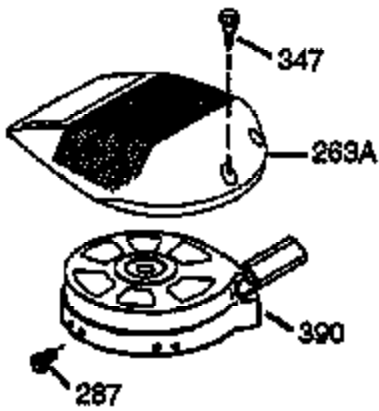

ILLUSTRATION SHOWS TYPICAL PARTS ONLY. ORDER BY PART NUMBER. PARTS NOT LISTED ARE SUPPLIED BY OEM.

Engine Parts List #2

Ref #	Part Number	Qty	Description
251	650928	2	Lock Nut 1/4-20
287	650926	3	Screw, 8-32 x 21/64"
350	36045	1	Primer
370A	36261	1	Lubrication Decal
390	590732	1	Rewind Starter (NOTE: This engine could have been built with 590738 starter. Refer to the design of the rope pulley strength ribs for part identification. Individual starter parts do not interchange. Refer to service bulletin 116).
416	36085	1	Spark Arrestor Kit (Incl. 417)
417	650760	1	Screw, 8-32 x 3/8"