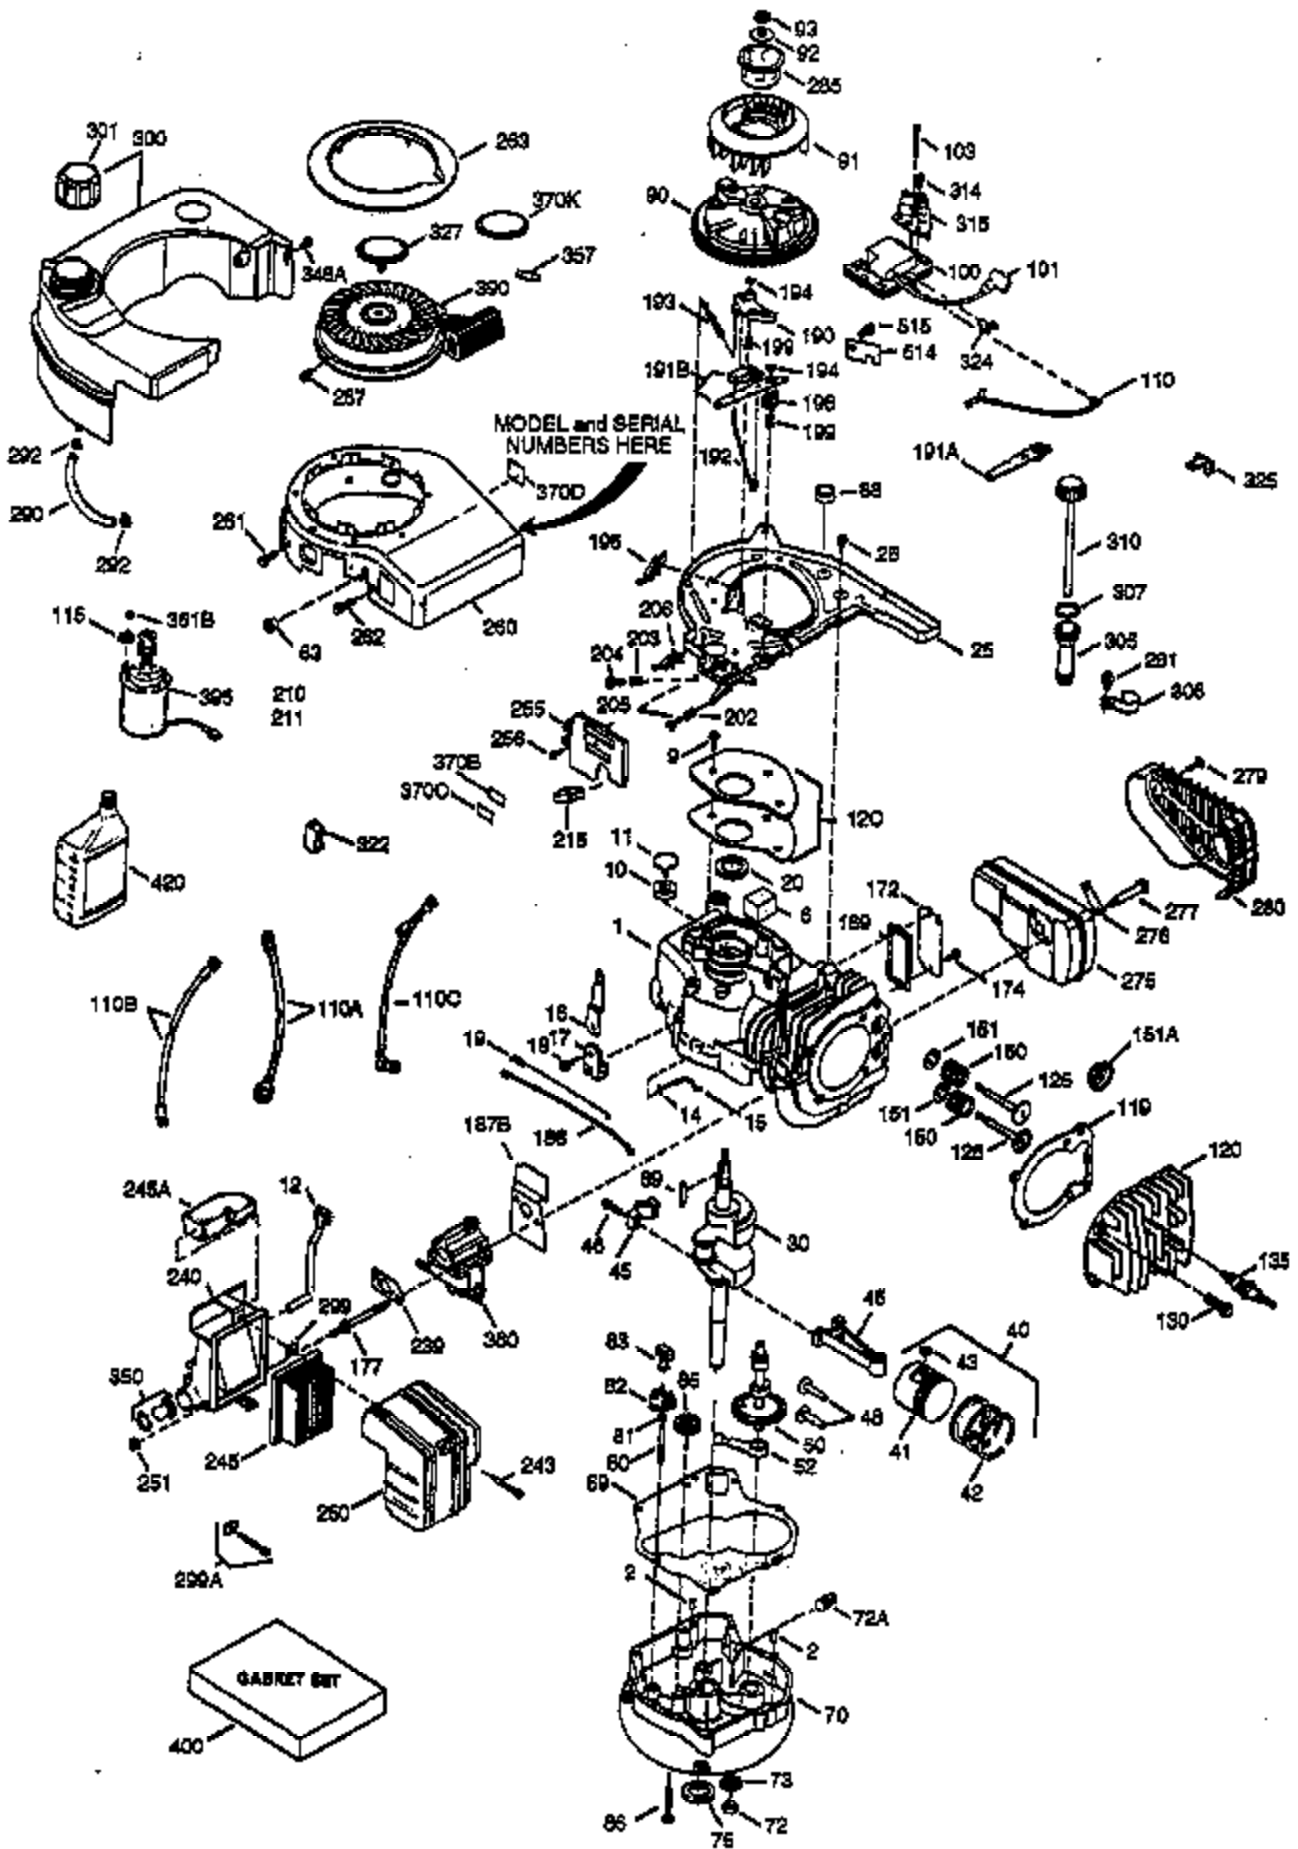

ILLUSTRATION SHOWS TYPICAL PARTS ONLY. ORDER BY PART NUMBER. PARTS NOT LISTED ARE SUPPLIED BY OEM.

Engine Parts List #1

Ref #	Part Number	Qty	Description
1	36169	1	Cylinder (Incl. 2,10,20 & 125)
2	27652	2	Dowel Pin
6	36059	1	Breather Element
9	590568	3	Screw, 10-24 x 3/4"
10	36002	1	Breather Valve Body
11	36003	1	Check Valve
12C	36005A	1	* Breather Cover & Gasket
12	36001	1	Breather Tube
14	28277	1	Flat Washer
15	36006	1	Governor Rod (Machined)
16	36008	1	Governor Lever
17	31335	1	Governor Lever Clamp
18	650548	1	Screw, 8-32 x 5/16"
19	36082	1	Governor Spring
20	36010	1	Oil Seal
25	36091A	1	Blower Housing Baffle Ass'y.(Incl.195)
26	650802	3	Screw, 1/4-20 x 5/8"
30	36170	1	Crankshaft
40	40004	1	Piston,Pin, Ring Set (Std.)
40	40005	1	Piston,Pin, Ring Set (.010 OS)
41	36070	1	Piston & Pin Ass'y.(Std.) (Incl. 43)
41	36071	1	Piston & Pin Ass'y.(.010 OS)(Incl.43)
42	40006	1	Ring Set (Std.)
42	40007	1	Ring Set (.010 OS)
43	20381	2	Piston Pin Retaining Ring
45	36023A	1	Connecting Rod Ass'y. (Incl. 46)
46	32610A	2	Connecting Rod Bolt
48	36030	2	Valve Lifter
50	36031	1	Camshaft (MCR)
52	29914	1	Oil Pump Ass'y.
69	36032A	1	* Mounting Flange Gasket
70	36151	1	Mounting Flange (Incl. 72 thru 85)
72	36083	1	Oil Drain Plug
75	36010	1	Oil Seal
80	30574A	1	Governor Shaft
81	30590A	1	Washer
82	30591	1	Governor Gear Ass'y. (Incl.81)
83	36057	1	Governor Spool
85	36034	1	Idler Gear
86	650924	7	Screw, 1/4-20 x 1-9/16"
88	31707A	1	Spacer
89	611154	1	Flywheel Key
90	611197	1	Flywheel
92	650815	1	Belleville Washer
93	650816	1	Flywheel Nut
100	34443A	1	Solid State Ignition
101	610118	1	Spark Plug Cover
103	651007	2	Screw, Torx T-15, 10-24 x 15/16"
110	36230	1	Ground Wire
110A	36817	1	Ground Wire
110C	36097	1	Ground Wire
115	650518	1	Lock Washer
119	36061	1	* Cylinder Head Gasket
120	36120A	1	Cylinder Head
125	36471	1	Exhaust Valve (Std.) (Incl. 151)
125	36472	1	Exhaust Valve (1/32" OS)
126	29314B	1	Intake Valve (Std.) (Incl. 151)
126	29315C	1	Intake Valve (1/32" OS)