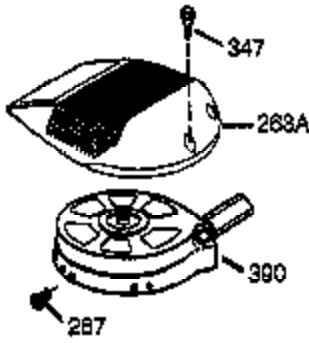

Engine Parts List #2

Ref #	Part Number	Qty	Description
152	37075	1	"O"-Ring
240	36044B	1	Air Cleaner Body (Incl.239,299 & 350)
245	36046	1	Air Cleaner Filter
250	36047	1	Air Cleaner Cover
251	650928	2	Lock Nut 1/4-20
287	650926	3	Screw, 8-32 x 21/64"
350	36045	1	Primer
370E	34387	1	Air Cleaner Decal
390	590732	1	Rewind Starter (NOTE: This engine could have been built with 590738 starter).