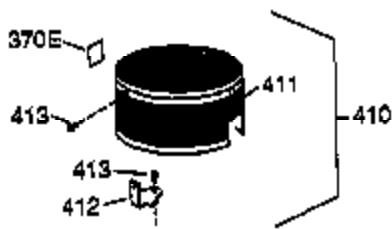

Engine Parts List #2

Ref #	Part Number	Qty	Description
152	37075	1	"O"-Ring
240	36044B	1	Air Cleaner Body (Incl.239,299 & 350)
245	36046	1	Air Cleaner Filter
250	36047	1	Air Cleaner Cover
251	650928	2	Lock Nut 1/4-20
287	650926	3	Screw, 8-32 x 21/64"
350	36045	1	Primer
370E	34387	1	Air Cleaner Decal
390	590732	1	Rewind Starter (NOTE: This engine could have been built with 590738 starter).