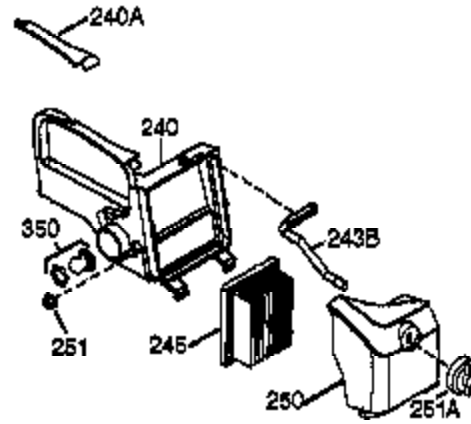

Engine Parts List #2

Ref #	Part Number	Qty	Description
152	37075	1	"O"-Ring
240	36044B	1	Air Cleaner Body (Incl.239,299 & 350)
245	36046	1	Air Cleaner Filter
250	36047	1	Air Cleaner Cover
251	650928	2	Lock Nut 1/4-20
287	650926	3	Screw, 8-32 x 21/64"
350	36045	1	Primer
370E	34387	1	Air Cleaner Decal
390	590732	1	Rewind Starter (NOTE: This engine could have been built with 590738 starter).