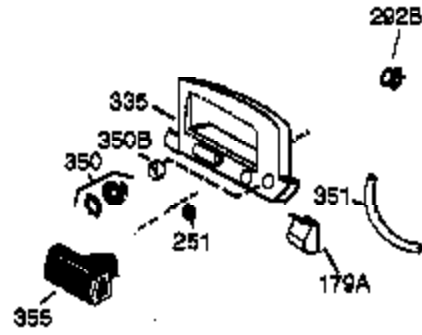

Engine Parts List #2

Ref #	Part Number	Qty	Description
152	37075	1	"O"-Ring
240	36044B	1	Air Cleaner Body (Incl.239,299 & 350)
245	36046	1	Air Cleaner Filter
250	36047	1	Air Cleaner Cover
251	650928	2	Lock Nut 1/4-20
287	650926	3	Screw, 8-32 x 21/64"
350	36045	1	Primer
370E	34387	1	Air Cleaner Decal
390	590732	1	Rewind Starter (NOTE: This engine could have been built with 590738 starter).