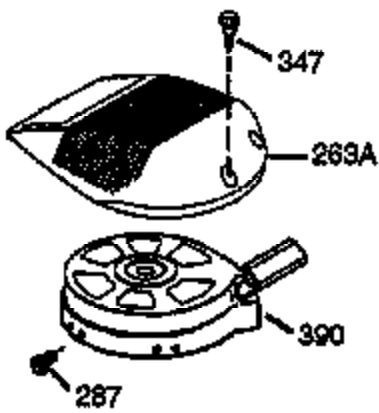

ILLUSTRATION SHOWS TYPICAL PARTS ONLY. ORDER BY PART NUMBER. PARTS NOT LISTED ARE SUPPLIED BY OEM.

Ref #	Part Number	Qty	Description
251	650928	2	Lock Nut 1/4-20
287	650926	2	Screw, 8-32 x 21/64"
350	36045	1	Primer
370A	36261	1	Lubrication Decal
390	590694	1	Rewind Starter (NOTE: This engine could have been built with 590737 starter. Refer to the design of the rope pulley strength ribs for part identification. Individual starter parts do not interchange. Refer to service bulletin 116).