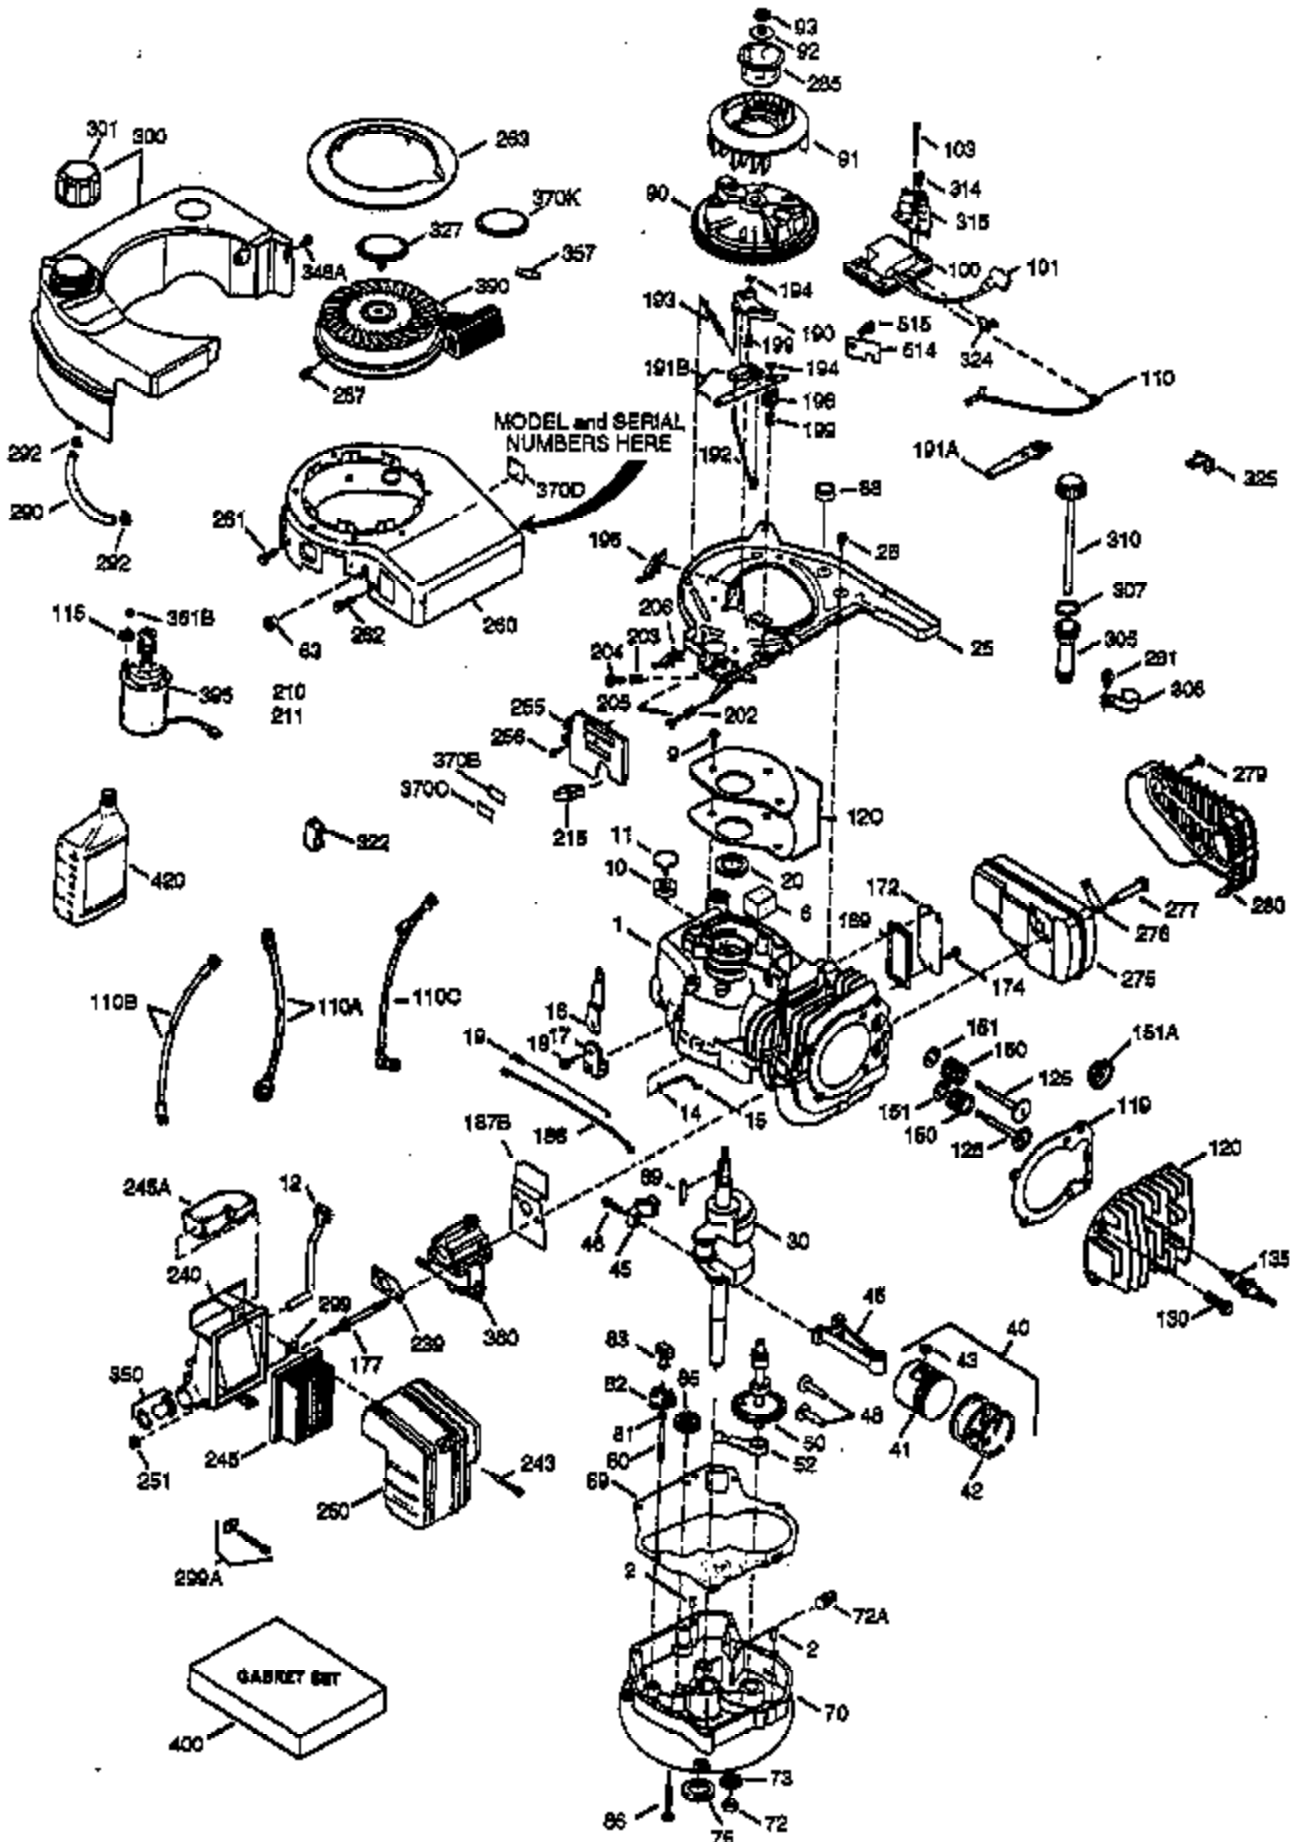

ILLUSTRATION SHOWS TYPICAL PARTS ONLY. ORDER BY PART NUMBER. PARTS NOT LISTED ARE SUPPLIED BY OEM.

Engine Parts List #1

Ref #	Part Number	Qty	Description
1	36146	1	Cylinder (Incl. 2,10,20 & 125)
2	27652	2	Dowel Pin
6	36059	1	Breather Element
9	590568	3	Screw, 10-24 x 3/4"
10	36002	1	Breather Valve Body
11	36003	1	Check Valve
12	36001	1	Breather Tube
12C	36005A	1	* Breather Cover & Gasket
14	28277	1	Flat Washer
15	36006	1	Governor Rod (Machined)
16	36008	1	Governor Lever
17	31335	1	Governor Lever Clamp
18	650548	1	Screw, 8-32 x 5/16"
19	36103	1	Governor Spring
20	36010	1	Oil Seal
25	36081	1	Blower Housing Baffle Ass'y.(Incl.195)
26	650802	3	Screw, 1/4-20 x 5/8"
30	36170	1	Crankshaft
40	36073	1	Piston,Pin, Ring Set (Std.)
40	36074	1	Piston,Pin, Ring Set (.010 OS)
40	36075	1	Piston,Pin, Ring Set (.020 OS)
41	36070	1	Piston & Pin Ass'y.(Std.) (Incl. 43)
41	36071	1	Piston & Pin Ass'y.(.010 OS)(Incl.43)
41	36072	1	Piston & Pin Ass'y.(.020 OS)(Incl.43)
42	36076	1	Ring Set (Std.)
42	36077	1	Ring Set (.010 OS)
42	36078	1	Ring Set (.020 OS)
43	20381	2	Piston Pin Retaining Ring
45	36023A	1	Connecting Rod Ass'y. (Incl. 46)
46	32610A	2	Connecting Rod Bolt
48	36030	2	Valve Lifter
50	36031	1	Camshaft (MCR)
52	29914	1	Oil Pump Ass'y.
69	36032A	1	* Mounting Flange Gasket
70	36151	1	Mounting Flange (Incl. 72 thru 85)
72	36083	1	Oil Drain Plug
75	36010	1	Oil Seal
80	30574A	1	Governor Shaft
81	30590A	1	Washer
82	30591	1	Governor Gear Ass'y. (Incl.81)
83	36057	1	Governor Spool
85	36034	1	Idle Gear
86	650924	7	Screw, 1/4-20 x 1-9/16"
89	611154	1	Flywheel Key
90	611155	1	Flywheel
91	611156	1	Flywheel Fan
92	650815	1	Belleville Washer
93	650816	1	Flywheel Nut
100	34443A	1	Solid State Ignition
101	610118	1	Spark Plug Cover
103	651007	2	Screw, Torx T-15, 10-24 x 15/16"
110	36054	1	Ground Wire
119	36061	1	* Cylinder Head Gasket
120	36120A	1	Cylinder Head
125	36471	1	Exhaust Valve (Std.) (Incl. 151)
125	36472	1	Exhaust Valve (1/32" OS)
126	29314B	1	Intake Valve (Std.) (Incl. 151)
126	29315C	1	Intake Valve (1/32" OS)