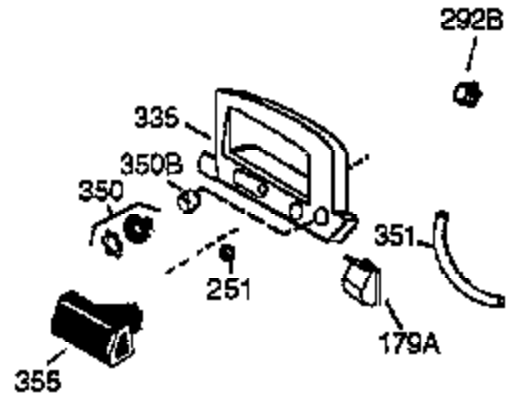

ILLUSTRATION SHOWS TYPICAL PARTS ONLY. ORDER BY PART NUMBER. PARTS NOT LISTED ARE SUPPLIED BY OEM.

Ref #	Part Number	Qty	Description
251	650928	2	Lock Nut 1/4-20
287	650926	2	Screw, 8-32 x 21/64"
350	36045	1	Primer
370A	36261	1	Lubrication Decal
390	590694	1	Rewind Starter (NOTE: This engine could have been built with 590737 starter. Refer to the design of the rope pulley strength ribs for part identification. Individual starter parts do not interchange. Refer to service bulletin 116).