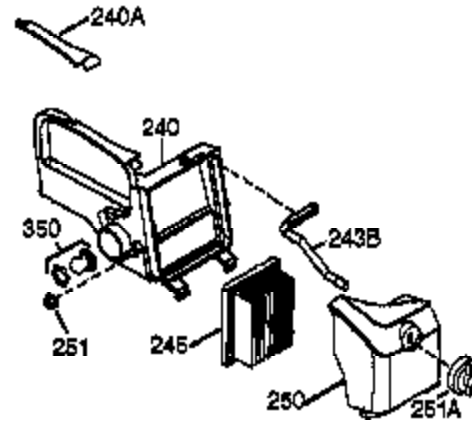

Ref #	Part Number	Qty	Description
420	730225	1	4 Cycle Oil, SAE 30 (Quart)

Ref #	Part Number	Qty	Description
152	37075	1	"O"-Ring
187B	36035	1	* Carburetor Gasket/Air Baffle
240	36044B	1	Air Cleaner Body (Incl.239,299 & 350)
245	36046	1	Air Cleaner Filter
250	36047	1	Air Cleaner Cover
251	650928	2	Lock Nut 1/4-20
287	650926	2	Screw, 8-32 x 21/64"
350	36045	1	Primer
390	590732	1	Rewind Starter (NOTE: This engine could have been built with 590738 starter).