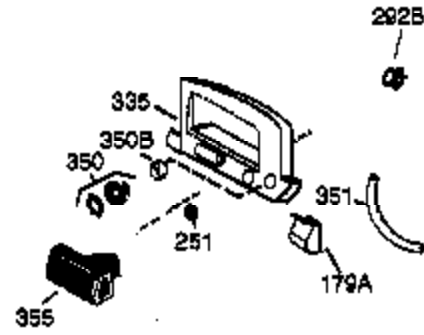

Ref #	Part Number	Qty	Description
420	730225	1	4 Cycle Oil, SAE 30 (Quart)

Ref #	Part Number	Qty	Description
152	37075	1	"O"-Ring
187B	36035	1	* Carburetor Gasket/Air Baffle
240	36044B	1	Air Cleaner Body (Incl.239,299 & 350)
245	36046	1	Air Cleaner Filter
250	36047	1	Air Cleaner Cover
251	650928	2	Lock Nut 1/4-20
287	650926	2	Screw, 8-32 x 21/64"
350	36045	1	Primer
390	590732	1	Rewind Starter (NOTE: This engine could have been built with 590738 starter).