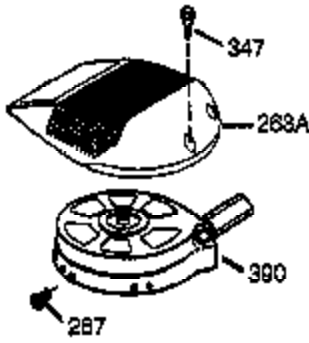

Ref #	Part Number	Qty	Description
7	36005A	1	* Breather Cover & Gasket
152	37075	1	"O"-Ring
187B	36035	1	* Carburetor Gasket/Air Baffle
240	36044B	1	Air Cleaner Body (Incl.239,299 & 350)
245	36046	1	Air Cleaner Filter
250	36047	1	Air Cleaner Cover
251	650928	2	Lock Nut 1/4-20
287	650926	2	Screw, 8-32 x 21/64"
350	36045	1	Primer
390	590732	1	Rewind Starter (NOTE: This engine could have been built with 590738 starter).