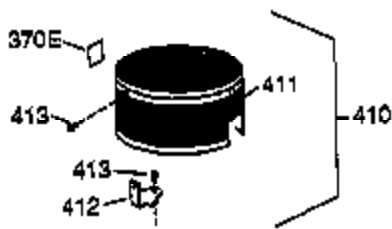

| Ref # | Part Number | Qty | Description   |
|-------|-------------|-----|---|
| 390   | 590732      | 1   | Rewind Starter (NOTE: This engine could have been built with 590738 starter).   |
| 395   | 36123       | 1   | Electric Starter Motor (12 Volt)  |
| 400   | 36062C      | *   | Gasket Set (Incl. items marked PK in notes). Incl. part #'s 27234A (1), 28833 (1), 36005A (1), 36032A (1), 36035 (1), 36048 (1), 36061 (1), 36183 (2), 696088 (1) |
| 416   | 36085       | 1   | Spark Arrestor Kit (Incl. 417)  |
| 417   | 650760      | 1   | Screw, 8-32 x 3/8"  |
| 420   | 730225      | 1   | 4 Cycle Oil, SAE 30 (Quart)   |