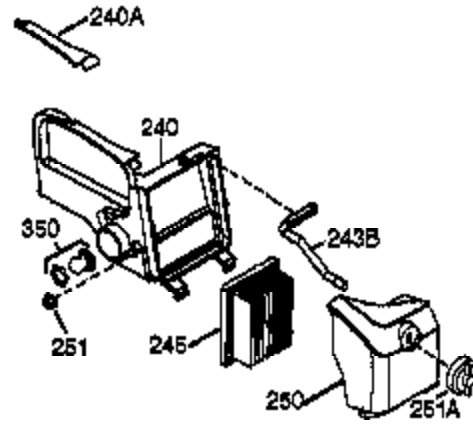

Ref #	Part Number	Qty	Description
7	36005A	1	* Breather Cover & Gasket
152	37075	1	"O"-Ring
187B	36035	1	* Carburetor Gasket/Air Baffle
240	36044B	1	Air Cleaner Body (Incl.239,299 & 350)
245	36046	1	Air Cleaner Filter
250	36047	1	Air Cleaner Cover
251	650928	2	Lock Nut 1/4-20
287	650926	2	Screw, 8-32 x 21/64"
350	36045	1	Primer
390	590732	1	Rewind Starter (NOTE: This engine could have been built with 590738 starter).