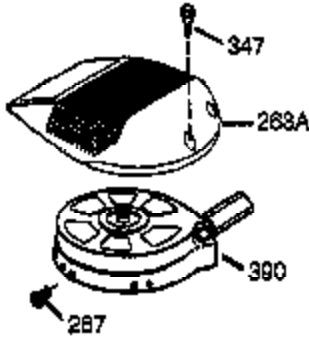

Ref #	Part Number	Qty	Description
152	37075	1	"O"-Ring
187B	36035	1	* Carburetor Gasket/Air Baffle
240	36044A	1	Air Cleaner Body (Incl.239,299 & 350)
245	36046	1	Air Cleaner Filter
250	36154	1	Air Cleaner Cover
251	650928	2	Lock Nut 1/4-20
263A	36156	1	Starter Grill
287	650926	2	Screw, 8-32 x 21/64"
347	650898A	1	Screw, 10-32 x 27/32"
350	36045	1	Primer
390	590702	1	Rewind Starter (NOTE: This engine could have been built with 590739 starter. Refer to the design of the rope pulley strength ribs for part identification. Individual starter parts do not interchange.)