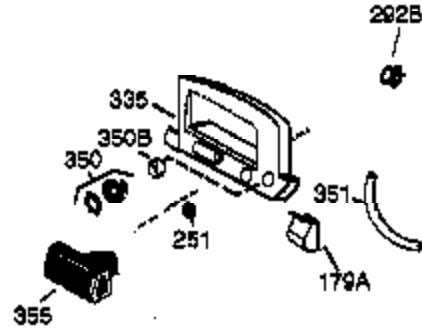

Ref #	Part Number	Qty	Description
152	37075	1	"O"-Ring
187B	36035	1	* Carburetor Gasket/Air Baffle
240	36044A	1	Air Cleaner Body (Incl.239,299 & 350)
245	36046	1	Air Cleaner Filter
250	36154	1	Air Cleaner Cover
251	650928	2	Lock Nut 1/4-20
263A	36156	1	Starter Grill
287	650926	2	Screw, 8-32 x 21/64"
347	650898A	1	Screw, 10-32 x 27/32"
350	36045	1	Primer
390	590702	1	Rewind Starter (NOTE: This engine could have been built with 590739 starter. Refer to the design of the rope pulley strength ribs for part identification. Individual starter parts do not interchange.)