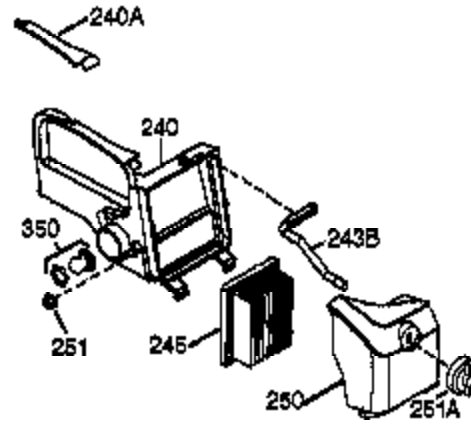

Ref #	Part Number	Qty	Description
152	37075	1	"O"-Ring
187B	36035	1	* Carburetor Gasket/Air Baffle
240	36044A	1	Air Cleaner Body (Incl.239,299 & 350)
245	36046	1	Air Cleaner Filter
250	36154	1	Air Cleaner Cover
251	650928	2	Lock Nut 1/4-20
263A	36156	1	Starter Grill
287	650926	2	Screw, 8-32 x 21/64"
347	650898A	1	Screw, 10-32 x 27/32"
350	36045	1	Primer
390	590702	1	Rewind Starter (NOTE: This engine could have been built with 590739 starter. Refer to the design of the rope pulley strength ribs for part identification. Individual starter parts do not interchange.)