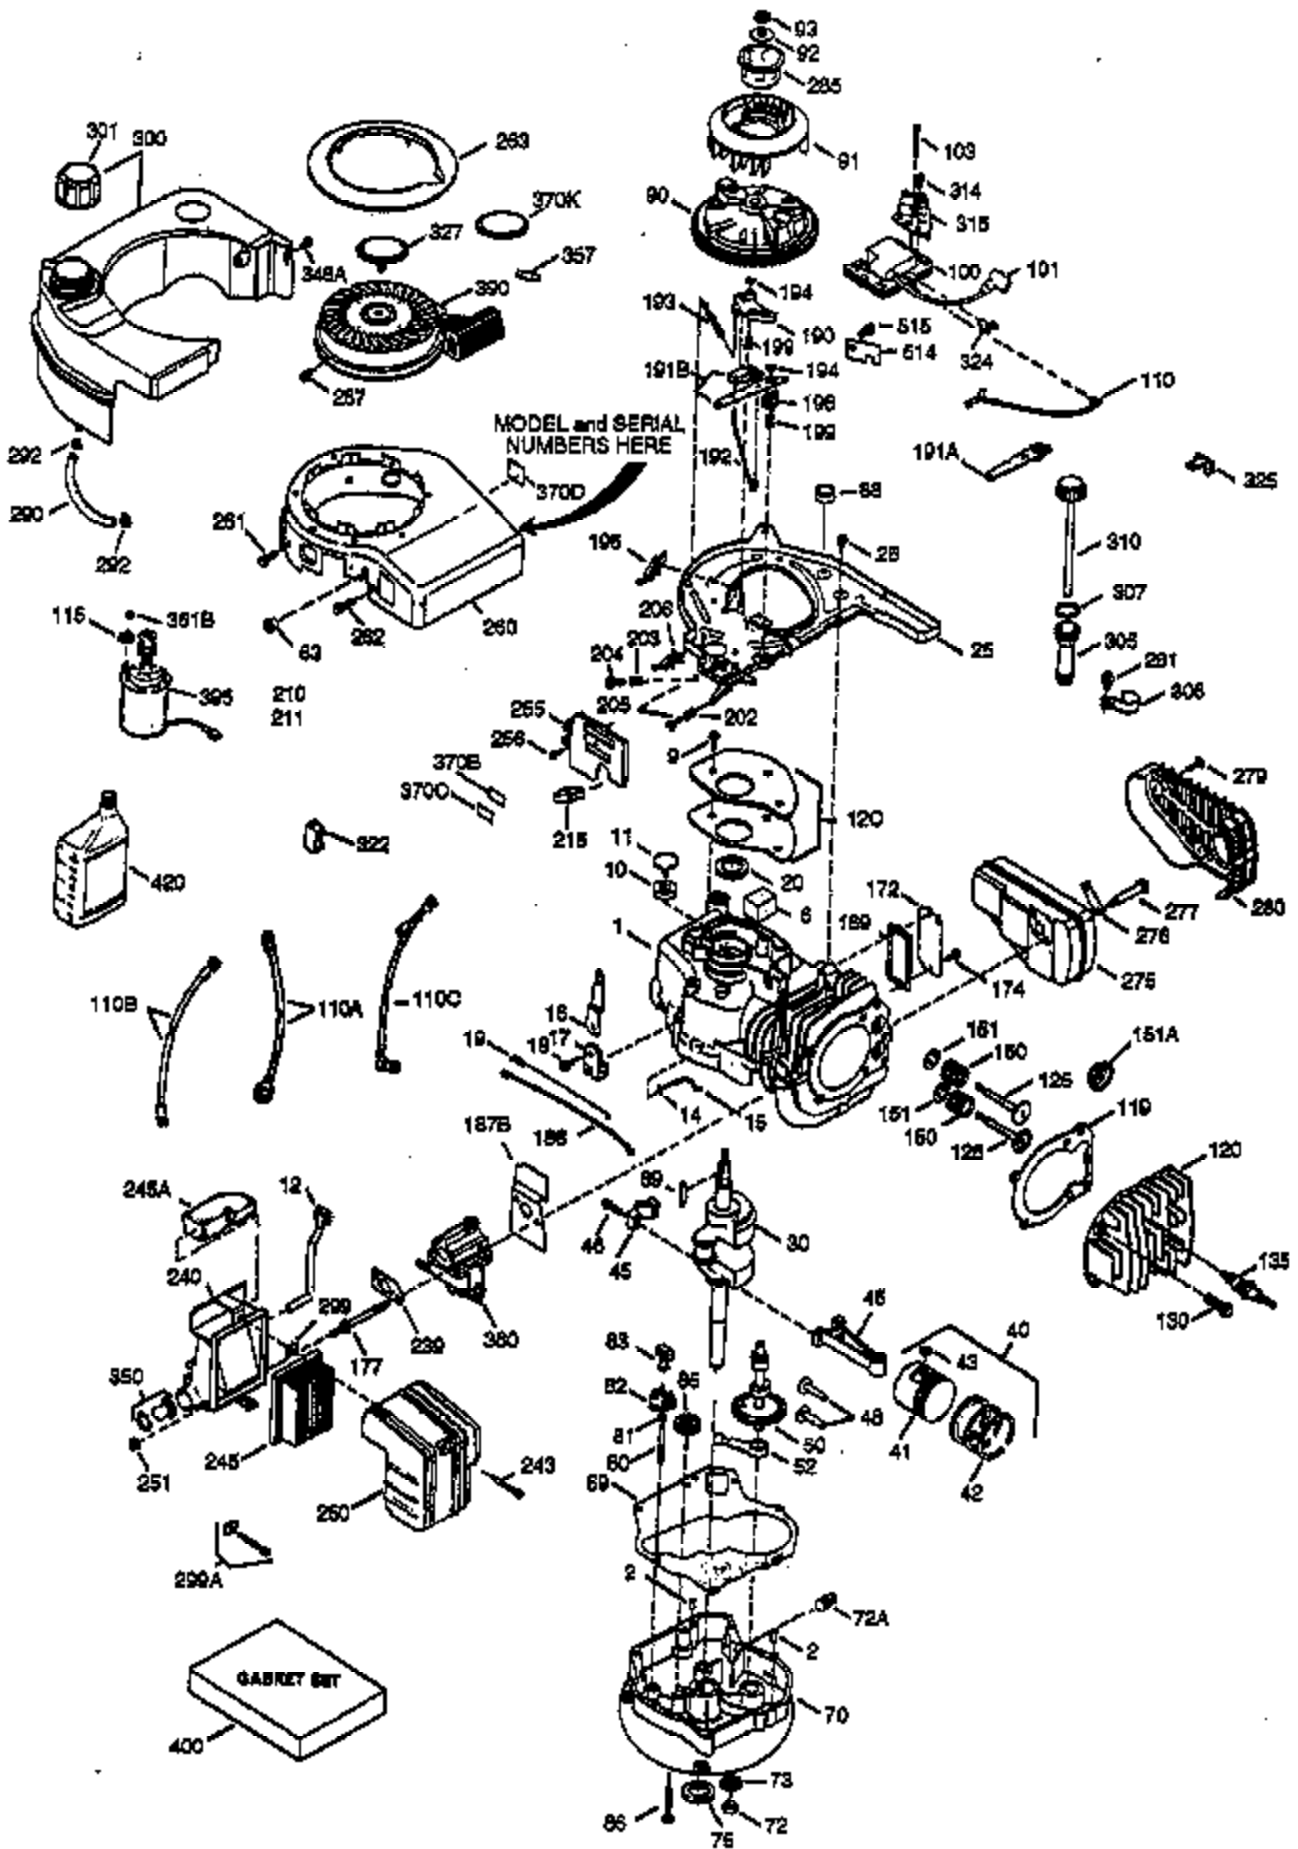

## Engine Parts List #1

Ref #	Part Number	Qty	Description
1	36146	1	Cylinder (Incl. 2,10,20 & 125)
2	27652	2	Dowel Pin
6	36059	1	Breather Element
9	590568	3	Screw, 10-24 x 3/4"
10	36002	1	Breather Valve Body
11	36003	1	Check Valve
12	36001	1	Breather Tube
12C	36005A	1	* Breather Cover & Gasket
14	28277	1	Washer
15	36006	1	Governor Rod (Machined)
16	36008	1	Governor Lever
17	31335	1	Governor Lever Clamp
18	650548	1	Screw, 8-32 x 5/16"
19	36082	1	Governor Spring
20	36010	1	Oil Seal
25	36011	1	Blower Housing Baffle (Incl.195)
26	650802	3	Screw, 1/4-20 x 5/8"
30	36109	1	Crankshaft
40	36073	1	Piston,Pin,Ring Set (Std.)
40	36074	1	Piston,Pin,Ring Set (.010 OS)
40	36075	1	Piston,Pin,Ring Set (.020 OS)
41	36070	1	Piston & Pin Ass'y.(Std.) (Incl. 43)
41	36071	1	Piston & Pin Ass'y.(.010 OS)(Incl.43)
41	36072	1	Piston & Pin Ass'y.(.020 OS)(Incl.43)
42	36076	1	Ring Set (Std.)
42	36077	1	Ring Set (.010 OS)
42	36078	1	Ring Set (.020 OS)
43	20381	2	Piston Pin Retaining Ring
45	36023A	1	Connecting Rod Ass'y. (Incl. 46)
46	32610A	2	Connecting Rod Bolt
48	36030	2	Valve Lifter
50	36031	1	Camshaft (MCR)
52	29914	1	Oil Pump Ass'y.
69	36032A	1	* Mounting Flange Gasket
70	36151	1	Mounting Flange (Incl. 72 thru 85)
72	30572	1	Oil Drain Plug
73	28833	1	Drain Plug Gasket
75	36010	1	Oil Seal
80	30574A	1	Governor Shaft
81	30590A	1	Washer
82	30591	1	Governor Gear Ass'y. (Incl.81)
83	36057	1	Governor Spool
85	36034	1	Idle Gear
86	650924	7	Screw, 1/4-20 x 1-9/16"
89	611154	1	Flywheel Key
90	611155	1	Flywheel
91	611156	1	Flywheel Fan
92	650815	1	Belleville Washer
93	650816	1	Flywheel Nut
100	34443A	1	Solid State Ignition
101	610118	1	Spark Plug Cover
103	651007	2	Screw, Torx T-15, 10-24 x 15/16"
110	36054	1	Ground Wire
119	36119	1	* Cylinder Head Gasket
120	36120	1	Cylinder Head
125	36471	1	Exhaust Valve (Std.) (Incl. 151)
125	36472	1	Exhaust Valve (1/32" OS)
126	29314B	1	Intake Valve (Std.) (Incl. 151)