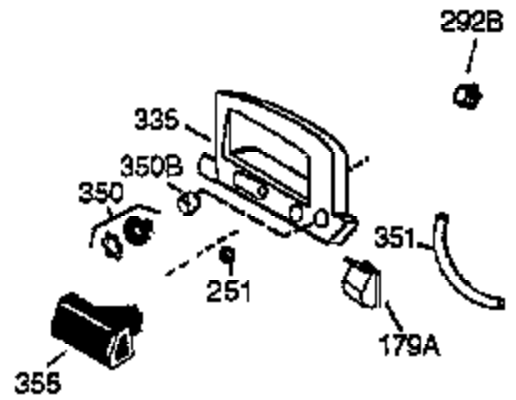

ILLUSTRATION SHOWS TYPICAL PARTS ONLY. ORDER BY PART NUMBER. PARTS NOT LISTED ARE SUPPLIED BY OEM.

Ref #	Part Number	Qty	Description
251	650928	2	Lock Nut 1/4-20
263A	36156	1	Starter Grill
287	650926	2	Screw, 8-32 x 21/64"
347	650898A	1	Screw, 10-32 x 27/64"
350	36045	1	Primer
370A	36261	1	Lubrication Decal
390	590702	1	Rewind Starter (NOTE: This engine could have been built with 590739 starter. Refer to the design of the rope pulley strength ribs for part identification. Individual starter parts do not interchange.)
416	36085	1	Spark Arrestor Kit (Incl. 417)(Optional)
417	650760	1	Screw, 8-32 x 3/8" (Optional)