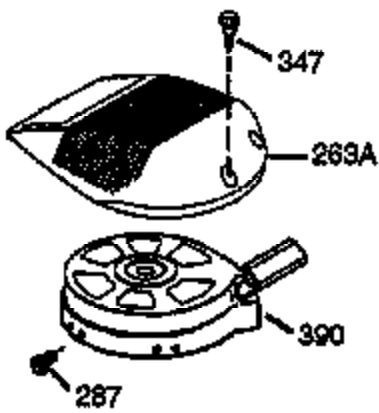

ILLUSTRATION SHOWS TYPICAL PARTS ONLY. ORDER BY PART NUMBER. PARTS NOT LISTED ARE SUPPLIED BY OEM.

Ref #	Part Number	Qty	Description
251	650928	2	Lock Nut 1/4-20
263A	36156	1	Starter Grill
287	650926	2	Screw, 8-32 x 21/64"
347	650898A	1	Screw, 10-32 x 27/64"
350	36045	1	Primer
370A	36261	1	Lubrication Decal
390	590702	1	Rewind Starter (NOTE: This engine could have been built with 590739 starter. Refer to the design of the rope pulley strength ribs for part identification. Individual starter parts do not interchange.)
416	36085	1	Spark Arrestor Kit (Incl. 417)(Optional)
417	650760	1	Screw, 8-32 x 3/8" (Optional)