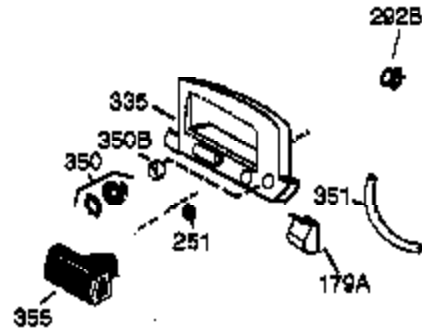

Engine Parts List #2

Ref #	Part Number	Qty	Description
152	37075	1	"O"-Ring
187B	36035	1	* Carburetor Mounting Spacer
240	36044B	1	Air Cleaner Body (Incl.239,299 & 350)
245	36046	1	Air Cleaner Filter
250	36047	1	Air Cleaner Cover
251	650928	2	Lock Nut 1/4-20
287	650926	2	Screw, 8-32 x 21/64"
350	36045	1	Primer
390	590694	1	Rewind Starter (NOTE: This engine could have been built with 590737 starter).