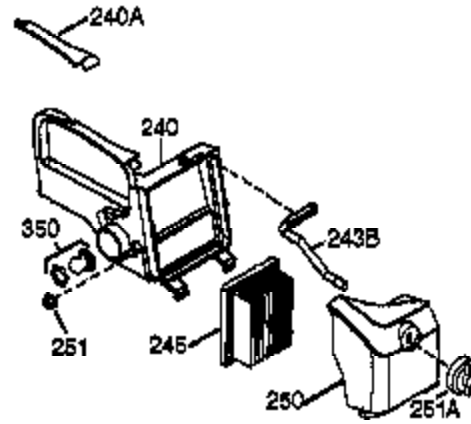

Engine Parts List #2

Ref #	Part Number	Qty	Description
152	37075	1	"O"-Ring
187B	36035	1	* Carburetor Mounting Spacer
240	36044B	1	Air Cleaner Body (Incl.239,299 & 350)
245	36046	1	Air Cleaner Filter
250	36047	1	Air Cleaner Cover
251	650928	2	Lock Nut 1/4-20
287	650926	2	Screw, 8-32 x 21/64"
350	36045	1	Primer
390	590694	1	Rewind Starter (NOTE: This engine could have been built with 590737 starter).