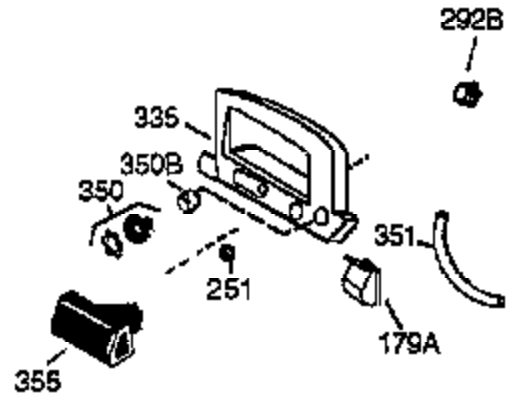

ILLUSTRATION SHOWS TYPICAL PARTS ONLY. ORDER BY PART NUMBER. PARTS NOT LISTED ARE SUPPLIED BY OEM.

Ref #	Part Number	Qty	Description
7	36005A	1	* Breather Cover & Gasket
251	650928	2	Lock Nut 1/4-20
287	650926	2	Screw, 8-32 x 21/64"
350	36045	1	Primer
370A	36261	1	Lubrication Decal
390	590732	1	Rewind Starter (NOTE: This engine could have been built with 590738 starter. Refer to the design of the rope pulley strength ribs for part identification. Individual starter parts do not interchange. Refer to service bulletin 116).
416	36085	1	Spark Arrestor Kit (Incl. 417)(Optional)
417	650760	1	Screw, 8-32 x 3/8" (Optional)