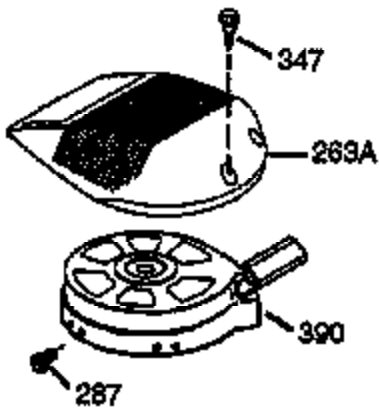

---

Ref #	Part Number	Qty	Description
420	730225	1	4 Cycle Oil, SAE 30 (Quart)

---

ILLUSTRATION SHOWS TYPICAL PARTS ONLY. ORDER BY PART NUMBER. PARTS NOT LISTED ARE SUPPLIED BY OEM.

Ref #	Part Number	Qty	Description
7	36005A	1	* Breather Cover & Gasket
251	650928	2	Lock Nut 1/4-20
287	650926	2	Screw, 8-32 x 21/64"
350	36045	1	Primer
370A	36261	1	Lubrication Decal
390	590732	1	Rewind Starter (NOTE: This engine could have been built with 590738 starter. Refer to the design of the rope pulley strength ribs for part identification. Individual starter parts do not interchange. Refer to service bulletin 116).
416	36085	1	Spark Arrestor Kit (Incl. 417)(Optional)
417	650760	1	Screw, 8-32 x 3/8" (Optional)