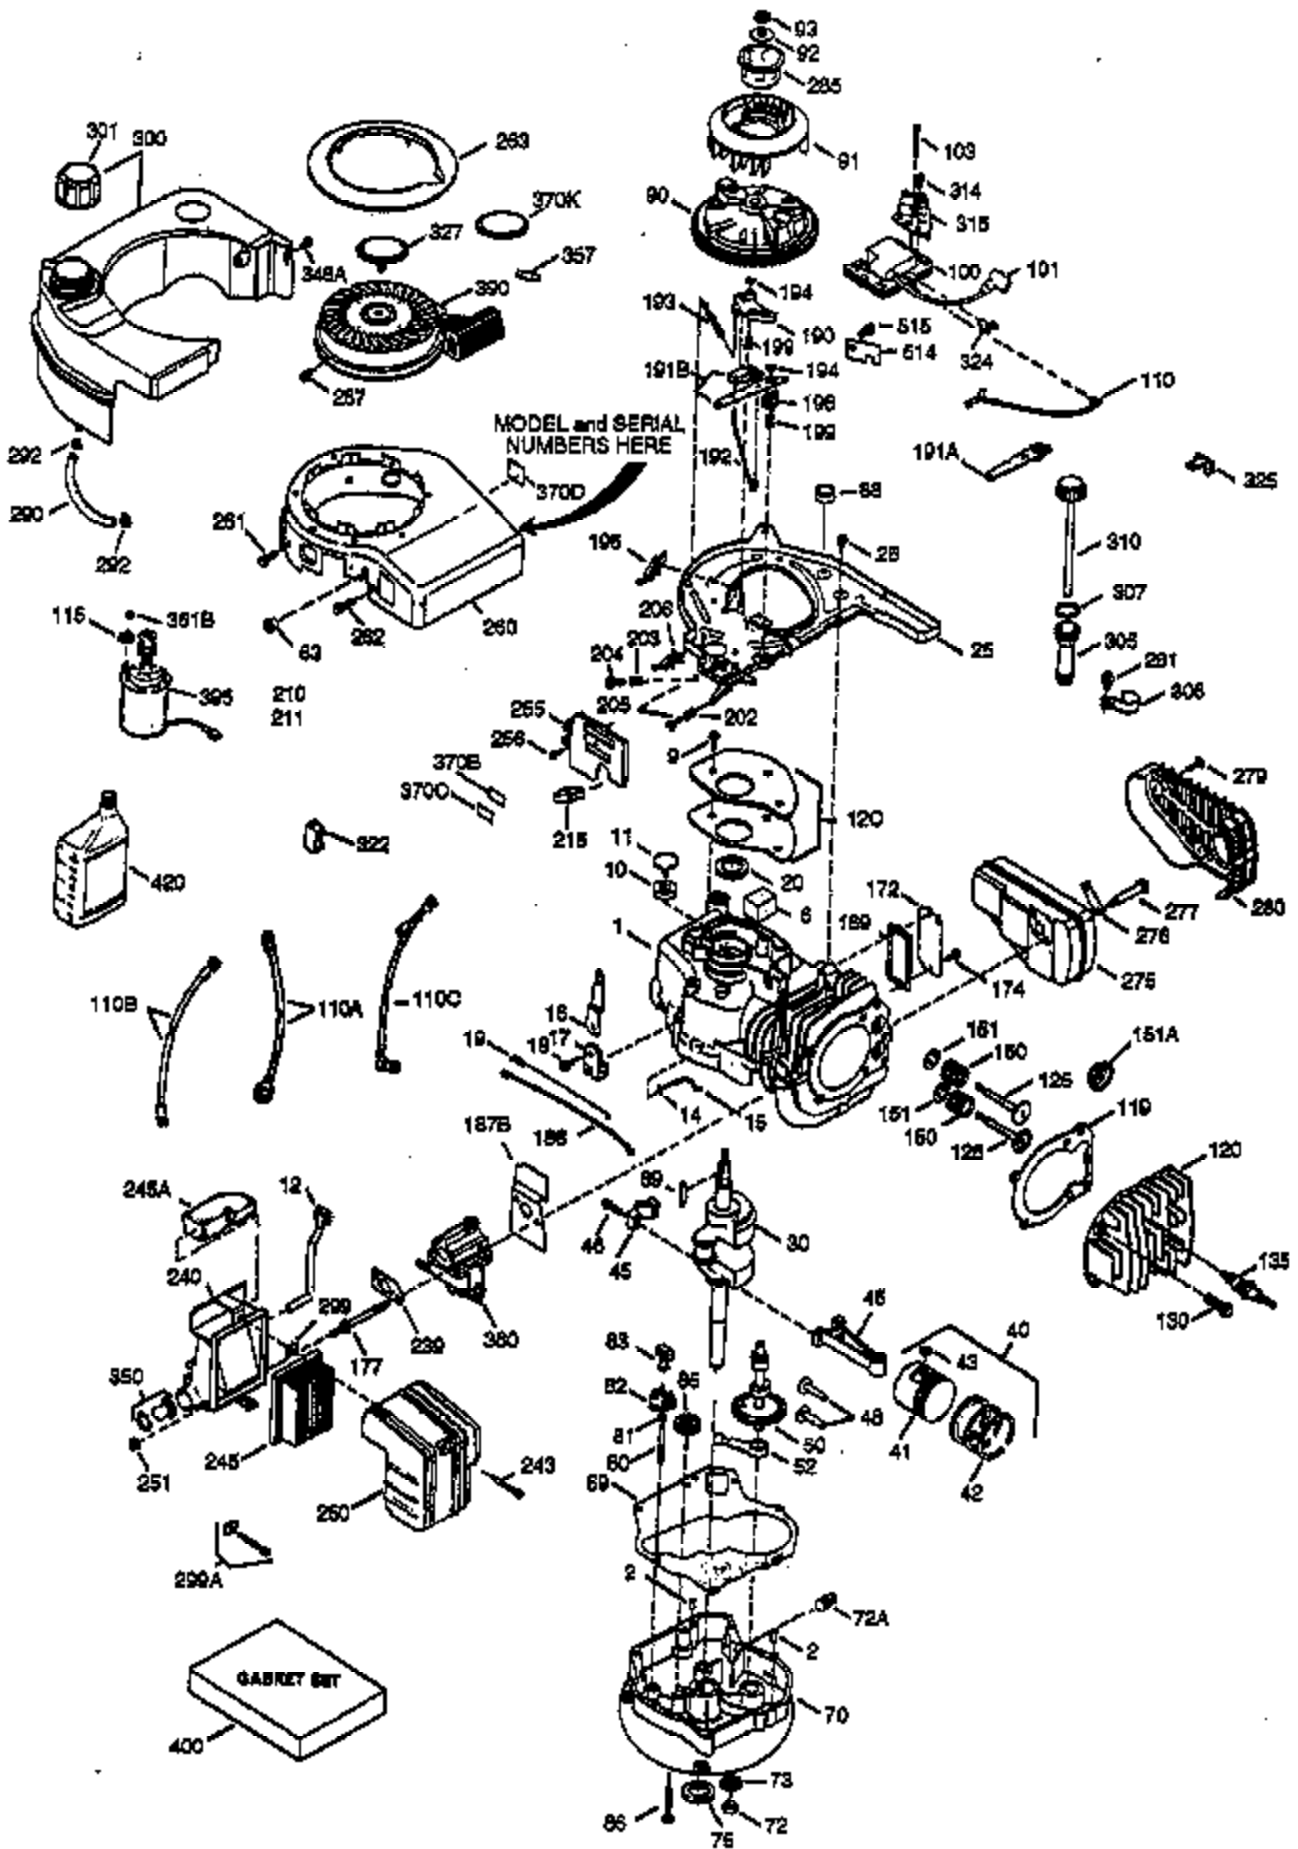

## Engine Parts List #1

Ref #	Part Number	Qty	Description
1	36169	1	Cylinder (Incl. 2,10,20 & 125)
2	27652	2	Dowel Pin
6	36059	1	Breather Element
7	36005A	1	* Breather Cover & Gasket
9	590568	3	Screw, 10-24 x 3/4"
10	36002	1	Breather Valve Body
11	36003	1	Check Valve
12	36001	1	Breather Tube
14	28277	1	Flat Washer
15	36006	1	Governor Rod (Machined)
16	36008	1	Governor Lever
17	31335	1	Governor Lever Clamp
18	651018	1	Screw, Torx T-10, 8-32 x 19/64"
19	36140	1	Governor Spring
20	36010	1	Oil Seal
25	36145	1	Blower Housing Baffle (Incl.195)
26	650802	3	Screw, 1/4-20 x 5/8"
30	36170	1	Crankshaft
40	36073	1	Piston,Pin,Ring Set (Std.)
40	36074	1	Piston,Pin,Ring Set (.010 OS)
40	36075	1	Piston,Pin,Ring Set (.020 OS)
41	36070	1	Piston & Pin Ass'y.(Std.) (Incl. 43)
41	36071	1	Piston & Pin Ass'y.(.010 OS)(Incl.43)
41	36072	1	Piston & Pin Ass'y.(.020 OS)(Incl.43)
42	36076	1	Ring Set (Std.)
42	36077	1	Ring Set (.010 OS)
42	36078	1	Ring Set (.020 OS)
43	20381	2	Piston Pin Retaining Ring
45	36023A	1	Connecting Rod Ass'y. (Incl. 46)
46	32610A	2	Connecting Rod Bolt
48	36030	2	Valve Lifter
50	36031A	1	Camshaft (MCR)
52	29914	1	Oil Pump Ass'y.
69	36032A	1	* Mounting Flange Gasket
70	36151	1	Mounting Flange (Incl. 72 thru 85)
72A	28483	1	Oil Drain Plug
72	36083	1	Oil Drain Plug
75	36010	1	Oil Seal
80	30574A	1	Governor Shaft
81	30590A	1	Washer
82	30591	1	Governor Gear Ass'y. (Incl.81)
83	36057	1	Governor Spool
85	36034	1	Idle Gear
86	650924	7	Screw, 1/4-20 x 1-9/16"
89	611154	1	Flywheel Key
90	611170	1	Flywheel
92	650815	1	Belleville Washer
93	650816	1	Flywheel Nut
100	34443A	1	Solid State Ignition
101	610118	1	Spark Plug Cover
103	651007	2	Screw, Torx T-15, 10-24 x 15/16"
110	36230	1	Ground Wire
119	36061	1	* Cylinder Head Gasket
120	36120A	1	Cylinder Head
125	36471	1	Exhaust Valve (Std.) (Incl. 151)
125	36472	1	Exhaust Valve (1/32" OS)
126	29314B	1	Intake Valve (Std.) (Incl. 151)
126	29315C	1	Intake Valve (1/32" OS)