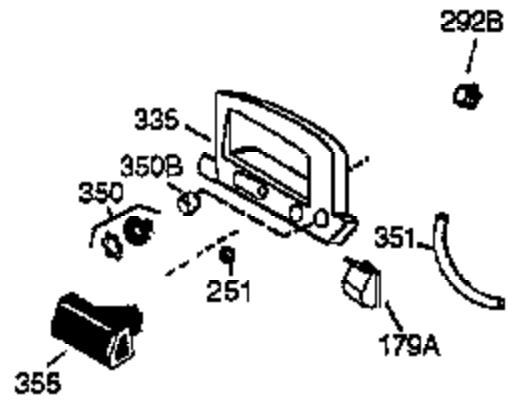

ILLUSTRATION SHOWS TYPICAL PARTS ONLY. ORDER BY PART NUMBER. PARTS NOT LISTED ARE SUPPLIED BY OEM.

Ref #	Part Number	Qty	Description
187	36035	1	* Carburetor Mounting Spacer
251	650928	2	Lock Nut 1/4-20
287	650926	3	Screw, 8-32 x 21/64"
350	36045	1	Primer
370A	36261	1	Lubrication Decal
390	590732	1	Rewind Starter (NOTE: This engine could have been built with 590688 starter. Refer to the design of the air intake louvers for part identification. Individual starter parts do not interchange.)
416	36085	1	Spark Arrestor Kit (Incl. 417)
417	650760	1	Screw, 8-32 x 3/8"