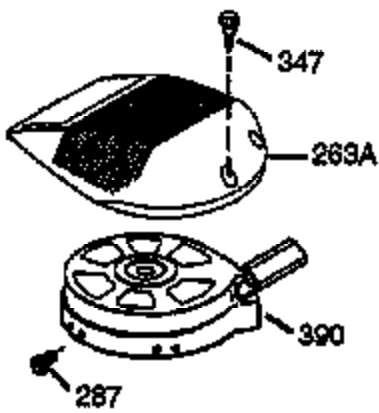

ILLUSTRATION SHOWS TYPICAL PARTS ONLY. ORDER BY PART NUMBER. PARTS NOT LISTED ARE SUPPLIED BY OEM.

Ref #	Part Number	Qty	Description
187	36035	1	* Carburetor Mounting Spacer
251	650928	2	Lock Nut 1/4-20
287	650926	3	Screw, 8-32 x 21/64"
350	36045	1	Primer
370A	36261	1	Lubrication Decal
390	590732	1	Rewind Starter (NOTE: This engine could have been built with 590688 starter. Refer to the design of the air intake louvers for part identification. Individual starter parts do not interchange.)
416	36085	1	Spark Arrestor Kit (Incl. 417)
417	650760	1	Screw, 8-32 x 3/8"