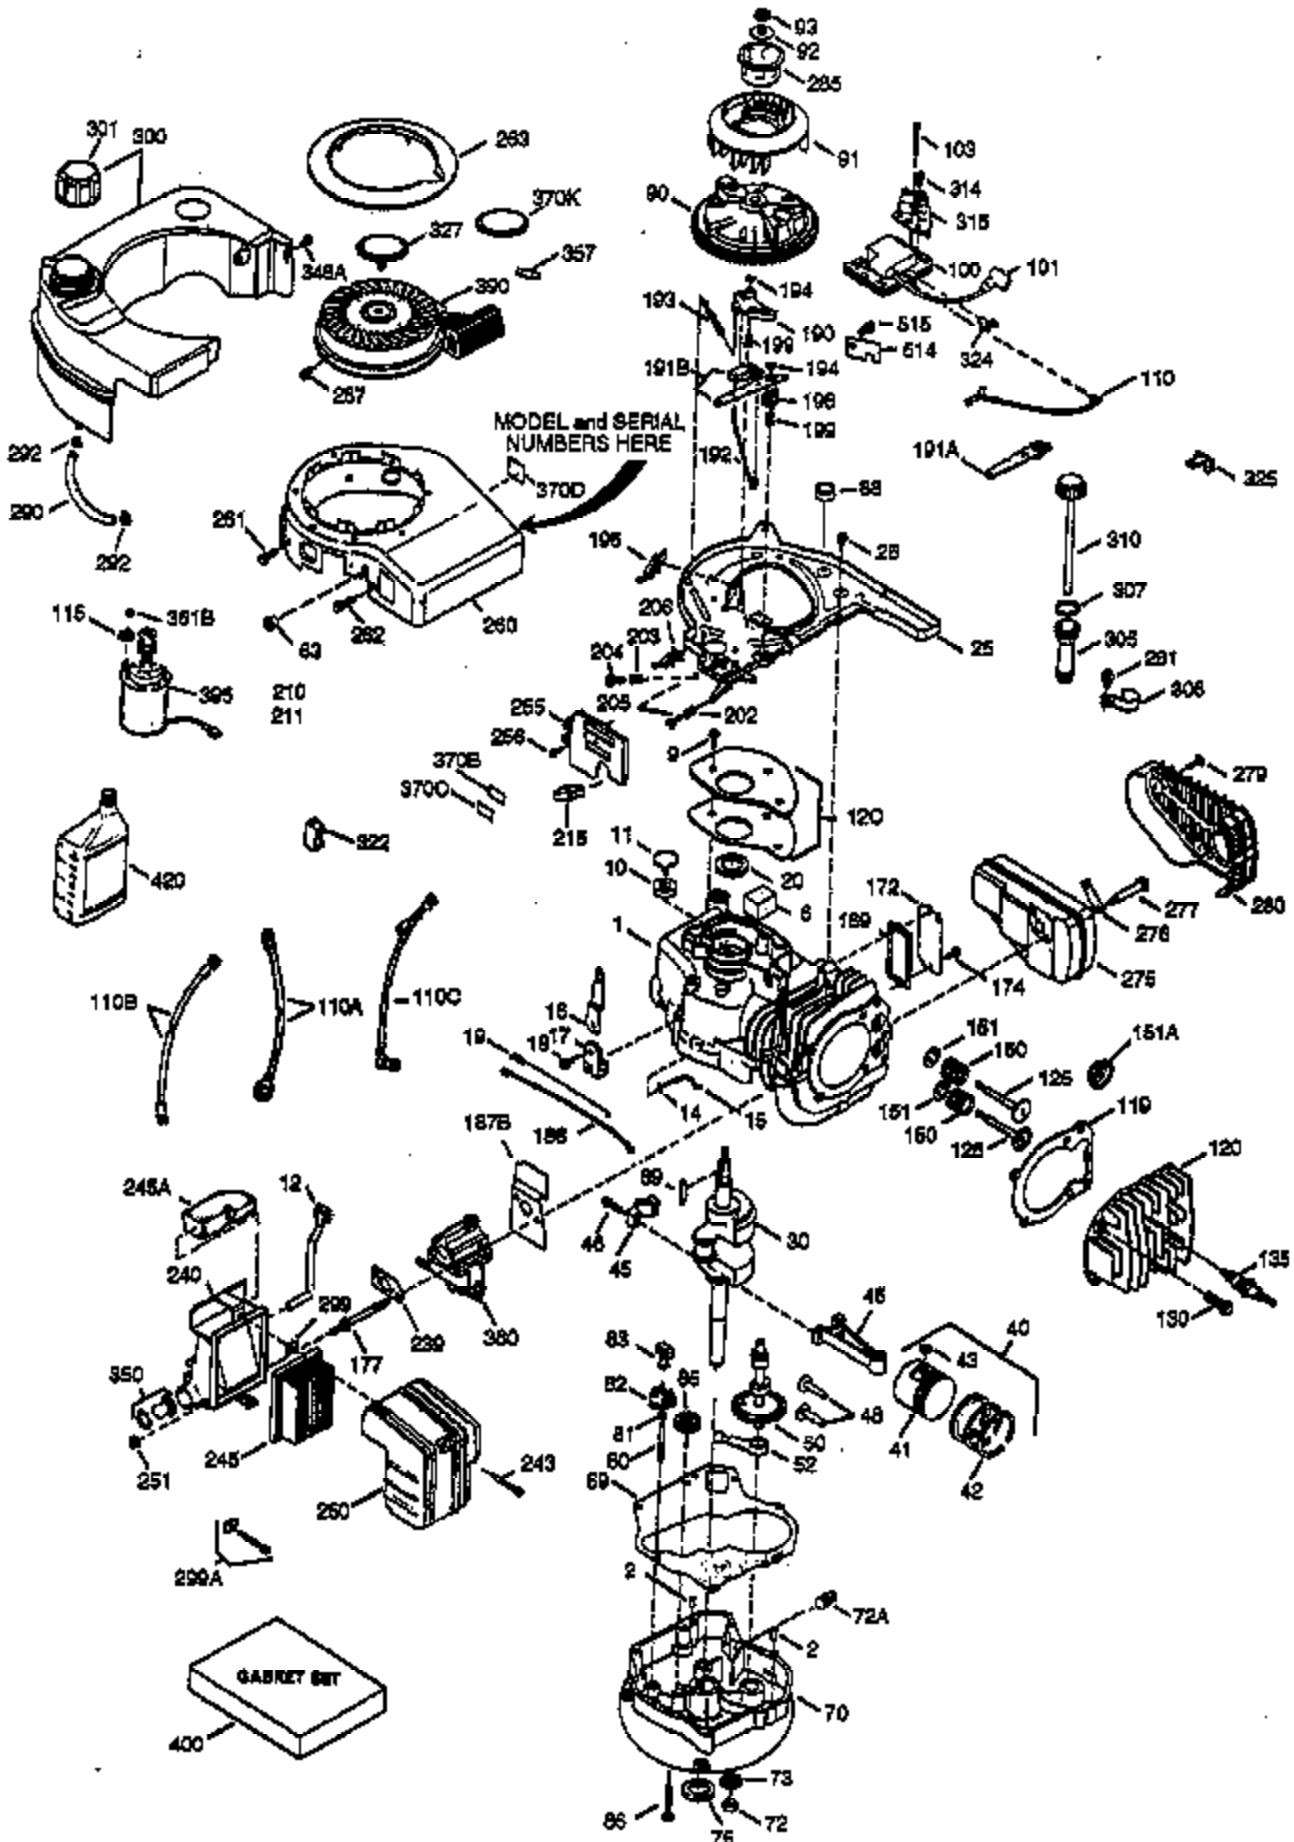

## Engine Parts List #1

Ref #	Part Number	Qty	Description
1	36146	1	Cylinder (Incl. 2,10,20 & 125)
2	27652	2	Dowel Pin
6	36059	1	Breather Element
9	590568	3	Screw, 10-24 x 3/4"
10	36002	1	Breather Valve Body
11	36003	1	Check Valve
12	36001	1	Breather Tube
12C	36005A	1	* Breather Cover & Gasket
14	28277	1	Flat Washer
15	36006	1	Governor Rod (Machined)
16	36008	1	Governor Lever
17	31335	1	Governor Lever Clamp
18	650548	1	Screw, 8-32 x 5/16"
19	36082	1	Governor Spring
20	36010	1	Oil Seal
25	36091A	1	Blower Housing Baffle Ass'y.(Incl.195 )
26	650802	3	Screw, 1/4-20 x 5/8"
30	36109	1	Crankshaft
40	36073	1	Piston,Pin,Ring Set (Std.)
40	36074	1	Piston,Pin,Ring Set (.010 OS)
40	36075	1	Piston,Pin,Ring Set (.020 OS)
41	36070	1	Piston & Pin Ass'y.(Std.) (Incl. 43)
41	36071	1	Piston & Pin Ass'y.(.010 OS)(Incl.43)
41	36072	1	Piston & Pin Ass'y.(.020 OS)(Incl.43)
42	36076	1	Ring Set (Std.)
42	36077	1	Ring Set (.010 OS)
42	36078	1	Ring Set (.020 OS)
43	20381	2	Piston Pin Retaining Ring
45	36023A	1	Connecting Rod Ass'y. (Incl. 46)
46	32610A	2	Connecting Rod Bolt
48	36030	2	Valve Lifter
50	36031	1	Camshaft (MCR)
52	29914	1	Oil Pump Ass'y.
69	36032A	1	* Mounting Flange Gasket
70	36151	1	Mounting Flange (Incl. 72 thru 85)
72	36083	1	Oil Drain Plug
75	36010	1	Oil Seal
80	30574A	1	Governor Shaft
81	30590A	1	Washer
82	30591	1	Governor Gear Ass'y. (Incl.81)
83	36057	1	Governor Spool
85	36034	1	Idle Gear
86	650924	7	Screw, 1/4-20 x 1-9/16"
88	31707A	1	Spacer
89	611154	1	Flywheel Key
90	611197	1	Flywheel
92	650815	1	Belleville Washer
93	650816	1	Flywheel Nut
100	34443A	1	Solid State Ignition
101	610118	1	Spark Plug Cover
103	651007	2	Screw, Torx T-15, 10-24 x 15/16"
110	36230	1	Ground Wire
110C	36097	1	Ground Wire
115	650518	1	Lock Washer
119	36119	1	* Cylinder Head Gasket
120	36120	1	Cylinder Head
125	36471	1	Exhaust Valve (Std.) (Incl. 151)
125	36472	1	Exhaust Valve (1/32" OS)