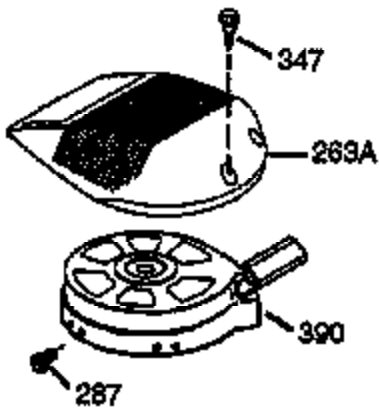

ILLUSTRATION SHOWS TYPICAL PARTS ONLY. ORDER BY PART NUMBER. PARTS NOT LISTED ARE SUPPLIED BY OEM.

Engine Parts List #2

Ref #	Part Number	Qty	Description
110D	36099	1	Ground Wire
187	36035	1	* Carburetor Mounting Spacer
251	650928	2	Lock Nut 1/4-20
263A	36149	1	Starter Grill
287	650926	2	Screw, 8-32 x 21/64"
347	650932	3	Screw, 10-32 x 49/64"
350	36045	1	Primer
370A	36261	1	Lubrication Decal
390	590702	1	Rewind Starter (NOTE: This engine could have been built with 590637 starter. Refer to the design of the air intake louvers for part identification. Individual starter parts do not interchange.)