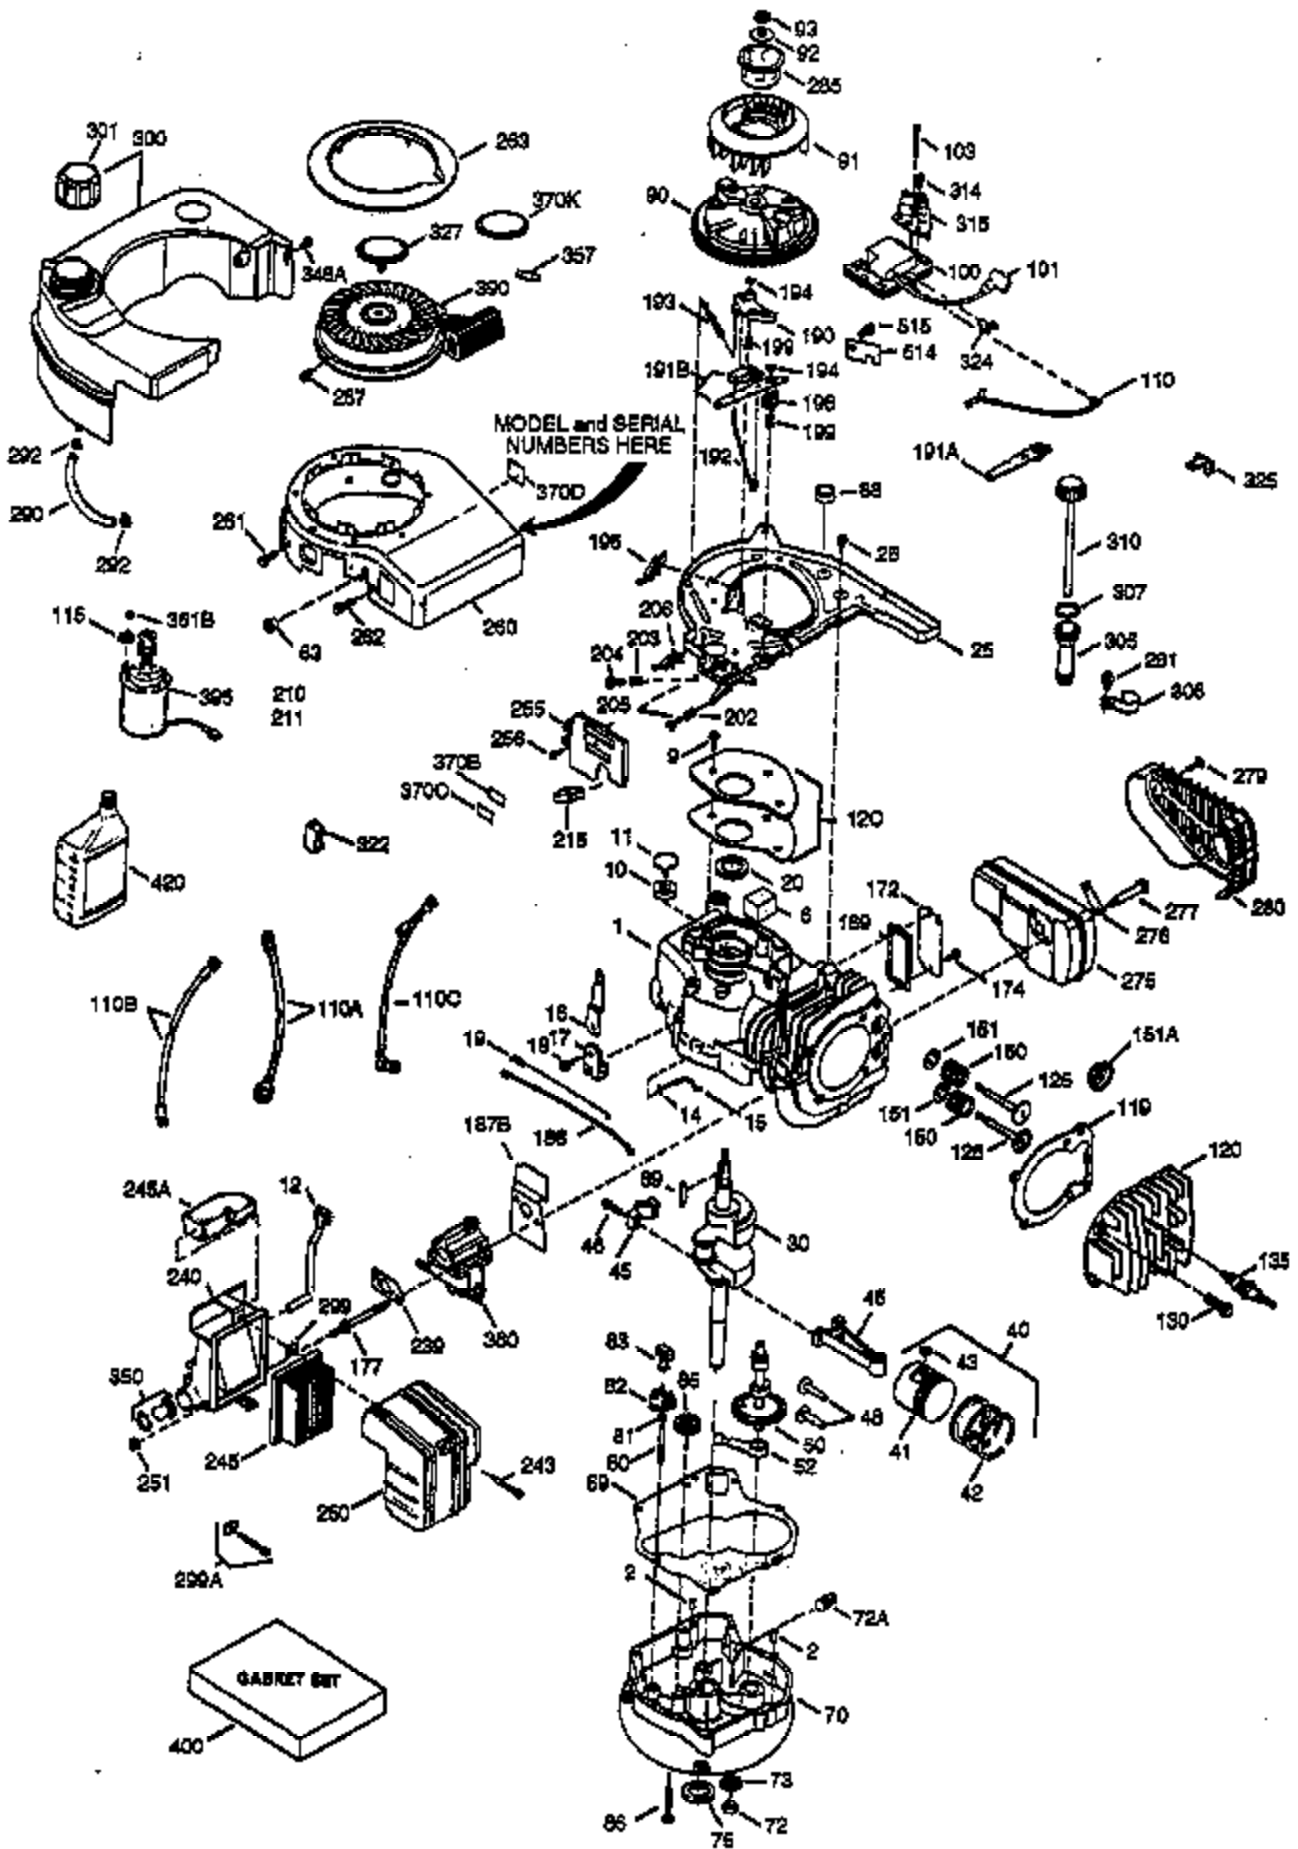

ILLUSTRATION SHOWS TYPICAL PARTS ONLY. ORDER BY PART NUMBER. PARTS NOT LISTED ARE SUPPLIED BY OEM.

Engine Parts List #1

Ref #	Part Number	Qty	Description
1	36146	1	Cylinder (Incl. 2,10,20 & 125)
2	27652	2	Dowel Pin
6	36059	1	Breather Element
9	590568	3	Screw, 10-24 x 3/4"
10	36002	1	Breather Valve Body
11	36003	1	Check Valve
12	36001	1	Breather Tube
12C	36005A	1	* Breather Cover & Gasket
14	28277	1	Flat Washer
15	36006	1	Governor Rod (Machined)
16	36008	1	Governor Lever
17	31335	1	Governor Lever Clamp
18	650548	1	Screw, 8-32 x 5/16"
19	36103	1	Governor Spring
20	36010	1	Oil Seal
25	36081	1	Blower Housing Baffle Ass'y.(Incl.195)
26	650802	3	Screw, 1/4-20 x 5/8"
30	36109	1	Crankshaft
40	36073	1	Piston,Pin,Ring Set (Std.)
40	36074	1	Piston,Pin,Ring Set (.010 OS)
40	36075	1	Piston,Pin,Ring Set (.020 OS)
41	36070	1	Piston & Pin Ass'y.(Std.) (Incl. 43)
41	36071	1	Piston & Pin Ass'y.(.010 OS)(Incl.43)
41	36072	1	Piston & Pin Ass'y.(.020 OS)(Incl.43)
42	36076	1	Ring Set (Std.)
42	36077	1	Ring Set (.010 OS)
42	36078	1	Ring Set (.020 OS)
43	20381	2	Piston Pin Retaining Ring
45	36023A	1	Connecting Rod Ass'y. (Incl. 46)
46	32610A	2	Connecting Rod Bolt
48	36030	2	Valve Lifter
50	36031	1	Camshaft (MCR)
52	29914	1	Oil Pump Ass'y.
63	36100	1	Grommet
69	36032	1	* Mounting Flange Gasket
70	36151	1	Mounting Flange (Incl. 72 thru 85)
72	36083	1	Oil Drain Plug
75	36010	1	Oil Seal
80	30574A	1	Governor Shaft
81	30590A	1	Washer
82	30591	1	Governor Gear Ass'y. (Incl.81)
83	36057	1	Governor Spool
85	36034	1	Idler Gear
86	650924	7	Screw, 1/4-20 x 1-9/16"
88	31707A	1	Spacer
89	611154	1	Flywheel Key
90	611171	1	Flywheel
91	611156	1	Flywheel Fan
92	650815	1	Belleville Washer
93	650816	1	Flywheel Nut
100	34443A	1	Solid State Ignition
101	610118	1	Spark Plug Cover
103	650814	2	Screw, Torx T-15, 10-24 x 1"
110	36054	1	Ground Wire
110D	36099	1	Ground Wire
110C	36097	1	Ground Wire
110B	36098	1	D.C. Starter Wire
115	650518	1	Lock Washer