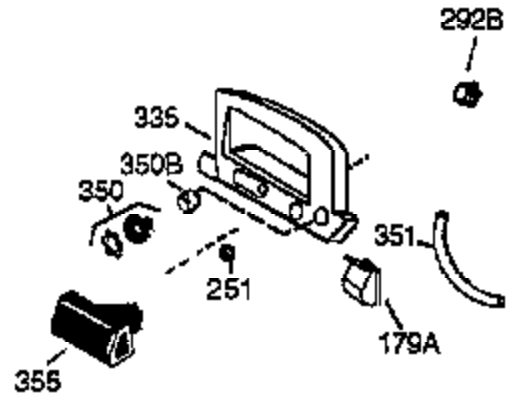

ILLUSTRATION SHOWS TYPICAL PARTS ONLY. ORDER BY PART NUMBER. PARTS NOT LISTED ARE SUPPLIED BY OEM.

Engine Parts List #2

Ref #	Part Number	Qty	Description
110D	36099	1	Ground Wire
187	36035	1	* Carburetor Mounting Spacer
251	650928	2	Lock Nut 1/4-20
263A	36149	1	Starter Grill
287	650926	2	Screw, 8-32 x 21/64"
347	650932	3	Screw, 10-32 x 49/64"
350	36045	1	Primer
370A	36261	1	Lubrication Decal
390	590702	1	Rewind Starter (NOTE: This engine could have been built with 590637 starter. Refer to the design of the air intake louvers for part identification. Individual starter parts do not interchange.)