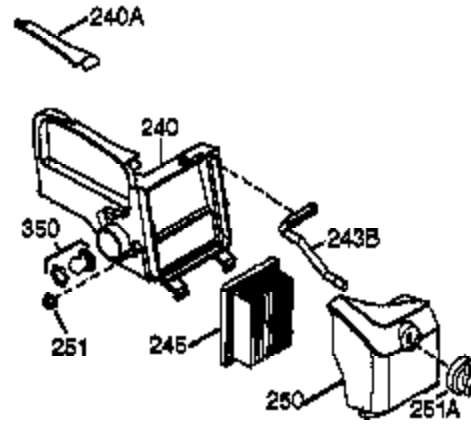

Engine Parts List #2

Ref #	Part Number	Qty	Description
152	37075	1	"O"-Ring
187B	36035	1	* Carburetor Gasket/Air Baffle
240	36044B	1	Air Cleaner Body (Incl.239,299 & 350)
245	36046	1	Air Cleaner Filter
250	36154	1	Air Cleaner Cover
251	650928	2	Lock Nut 1/4-20
263A	36156A	1	Starter Grill
287	650926	2	Screw, 8-32 x 21/64"
347	650898A	1	Screw, 10-32 x 27/32"
350	36045	1	Primer
390	590702	1	Rewind Starter (NOTE: This engine could have been built with 590739 starter.
900	0		Replacement Engine NONE
900	0	1	Replacement S/B 750804, order from 71 -999