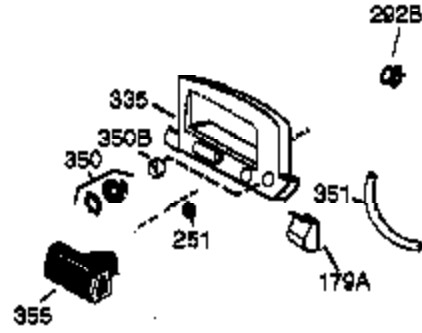

Engine Parts List #2

Ref #	Part Number	Qty	Description
152	37075	1	"O"-Ring
187B	36035	1	* Carburetor Gasket/Air Baffle
240	36044B	1	Air Cleaner Body (Incl.239,299 & 350)
245	36046	1	Air Cleaner Filter
250	36154	1	Air Cleaner Cover
251	650928	2	Lock Nut 1/4-20
263A	36156A	1	Starter Grill
287	650926	2	Screw, 8-32 x 21/64"
347	650898A	1	Screw, 10-32 x 27/32"
350	36045	1	Primer
390	590702	1	Rewind Starter (NOTE: This engine could have been built with 590739 starter.
900	0		Replacement Engine NONE
900	0	1	Replacement S/B 750804, order from 71 -999