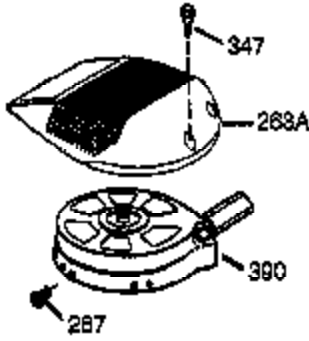

Engine Parts List #2

Ref #	Part Number	Qty	Description
152	37075	1	"O"-Ring
187B	36035	1	* Carburetor Gasket/Air Baffle
240	36044B	1	Air Cleaner Body (Incl.239,299 & 350)
245	36046	1	Air Cleaner Filter
250	36154	1	Air Cleaner Cover
251	650928	2	Lock Nut 1/4-20
263A	36156A	1	Starter Grill
287	650926	2	Screw, 8-32 x 21/64"
347	650898A	1	Screw, 10-32 x 27/32"
350	36045	1	Primer
390	590702	1	Rewind Starter (NOTE: This engine could have been built with 590739 starter.
900	0		Replacement Engine NONE
900	0	1	Replacement S/B 750804, order from 71 -999