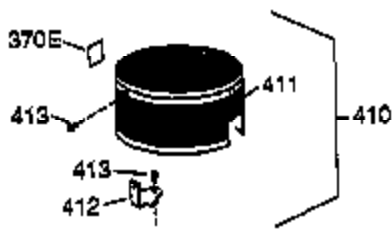

Engine Parts List #2

Ref #	Part Number	Qty	Description
152	37075	1	"O"-Ring
187B	36035	1	* Carburetor Gasket/Air Baffle
240	36044B	1	Air Cleaner Body (Incl.239,299 & 350)
245	36046	1	Air Cleaner Filter
250	36154	1	Air Cleaner Cover
251	650928	2	Lock Nut 1/4-20
263A	36156A	1	Starter Grill
287	650926	2	Screw, 8-32 x 21/64"
347	650898A	1	Screw, 10-32 x 27/32"
350	36045	1	Primer
390	590702	1	Rewind Starter (NOTE: This engine could have been built with 590739 starter.
900	0		Replacement Engine NONE
900	0	1	Replacement S/B 750804, order from 71 -999