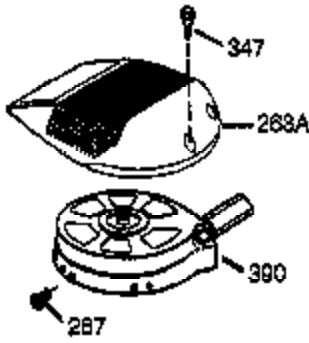

Ref #	Part Number	Qty	Description
187B	36035	1	* Carburetor Gasket/Air Baffle
240	36044A	1	Air Cleaner Body (Incl.239,299 & 350)
245	36046	1	Air Cleaner Filter
250	36047	1	Air Cleaner Cover
251	650928	2	Lock Nut 1/4-20
287	650926	2	Screw, 8-32 x 21/64"
350	36045	1	Primer
390	590694	1	Rewind Starter (NOTE: This engine could have been built with 590737 starter. Refer to the design of the rope pulley strength ribs for part identification. Individual starter parts do not interchange. Refer to service bulletin 116).