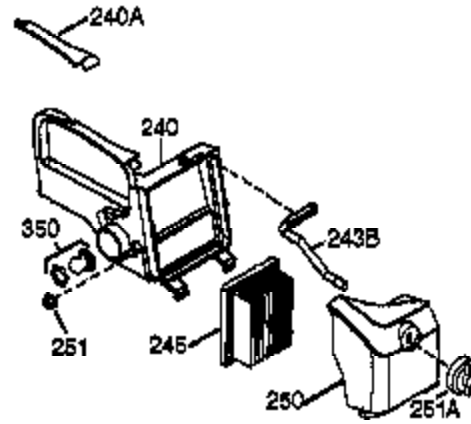

Ref #	Part Number	Qty	Description
187B	36035	1	* Carburetor Gasket/Air Baffle
240	36044A	1	Air Cleaner Body (Incl.239,299 & 350)
245	36046	1	Air Cleaner Filter
250	36047	1	Air Cleaner Cover
251	650928	2	Lock Nut 1/4-20
287	650926	2	Screw, 8-32 x 21/64"
350	36045	1	Primer
390	590694	1	Rewind Starter (NOTE: This engine could have been built with 590737 starter. Refer to the design of the rope pulley strength ribs for part identification. Individual starter parts do not interchange. Refer to service bulletin 116).