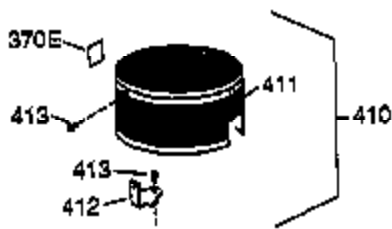

Ref #	Part Number	Qty	Description
187B	36035	1	* Carburetor Gasket/Air Baffle
240	36044A	1	Air Cleaner Body (Incl.239,299 & 350)
245	36046	1	Air Cleaner Filter
250	36047	1	Air Cleaner Cover
251	650928	2	Lock Nut 1/4-20
287	650926	2	Screw, 8-32 x 21/64"
350	36045	1	Primer
390	590694	1	Rewind Starter (NOTE: This engine could have been built with 590737 starter. Refer to the design of the rope pulley strength ribs for part identification. Individual starter parts do not interchange. Refer to service bulletin 116).