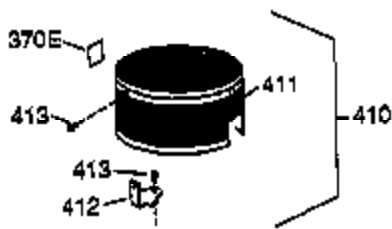

Ref #	Part Number	Qty	Description
152	37075	1	"O"-Ring
187B	36035	1	* Carburetor Gasket/Air Baffle
240	36044B	1	Air Cleaner Body (Incl.239,299 & 350)
245	36046	1	Air Cleaner Filter
250	36047	1	Air Cleaner Cover
251	650928	2	Lock Nut 1/4-20
287	650926	2	Screw, 8-32 x 21/64"
350	36045	1	Primer
390	590732	1	Rewind Starter (NOTE: This engine could have been built with 590738 starter).