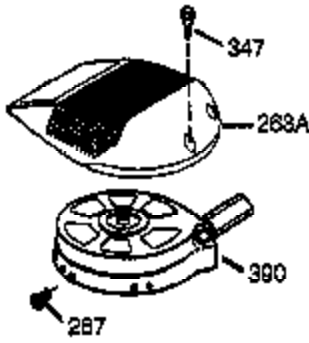

Ref #	Part Number	Qty	Description
152	37075	1	"O"-Ring
187B	36035	1	* Carburetor Gasket/Air Baffle
240	36044B	1	Air Cleaner Body (Incl.239,299 & 350)
245	36046	1	Air Cleaner Filter
250	36047	1	Air Cleaner Cover
251	650928	2	Lock Nut 1/4-20
287	650926	2	Screw, 8-32 x 21/64"
350	36045	1	Primer
390	590732	1	Rewind Starter (NOTE: This engine could have been built with 590738 starter).