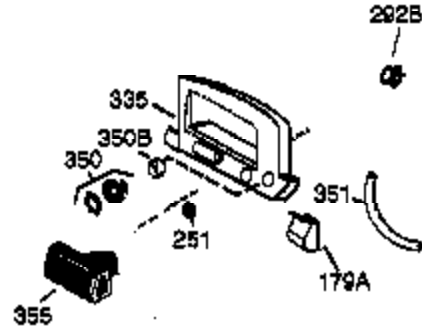

Ref #	Part Number	Qty	Description
152	37075	1	"O"-Ring
187B	36035	1	* Carburetor Gasket/Air Baffle
240	36044B	1	Air Cleaner Body (Incl.239,299 & 350)
245	36046	1	Air Cleaner Filter
250	36047	1	Air Cleaner Cover
251	650928	2	Lock Nut 1/4-20
287	650926	2	Screw, 8-32 x 21/64"
350	36045	1	Primer
390	590732	1	Rewind Starter (NOTE: This engine could have been built with 590738 starter).