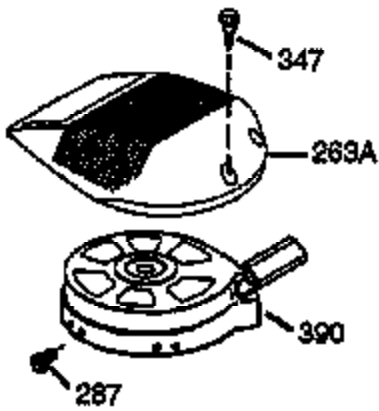

ILLUSTRATION SHOWS TYPICAL PARTS ONLY. ORDER BY PART NUMBER. PARTS NOT LISTED ARE SUPPLIED BY OEM.

Engine Parts List #2

Ref #	Part Number	Qty	Description
184	36035	1	* Carburetor Mounting Spacer
251	650928	2	Lock Nut 1/4-20
287	650926	2	Screw, 8-32 x 21/64"
350	36045	1	Primer
370A	36261	1	Lubrication Decal
390	590694	1	Rewind Starter (NOTE: This engine could have been built with 590686 starter. Refer to the design of the air intake louvers for part identification. Individual starter parts do not interchange.)
416	36085	1	Spark Arrestor Kit (Incl. 417)(Optional)
417	650760	1	Screw, 8-32 x 3/8" (Optional)