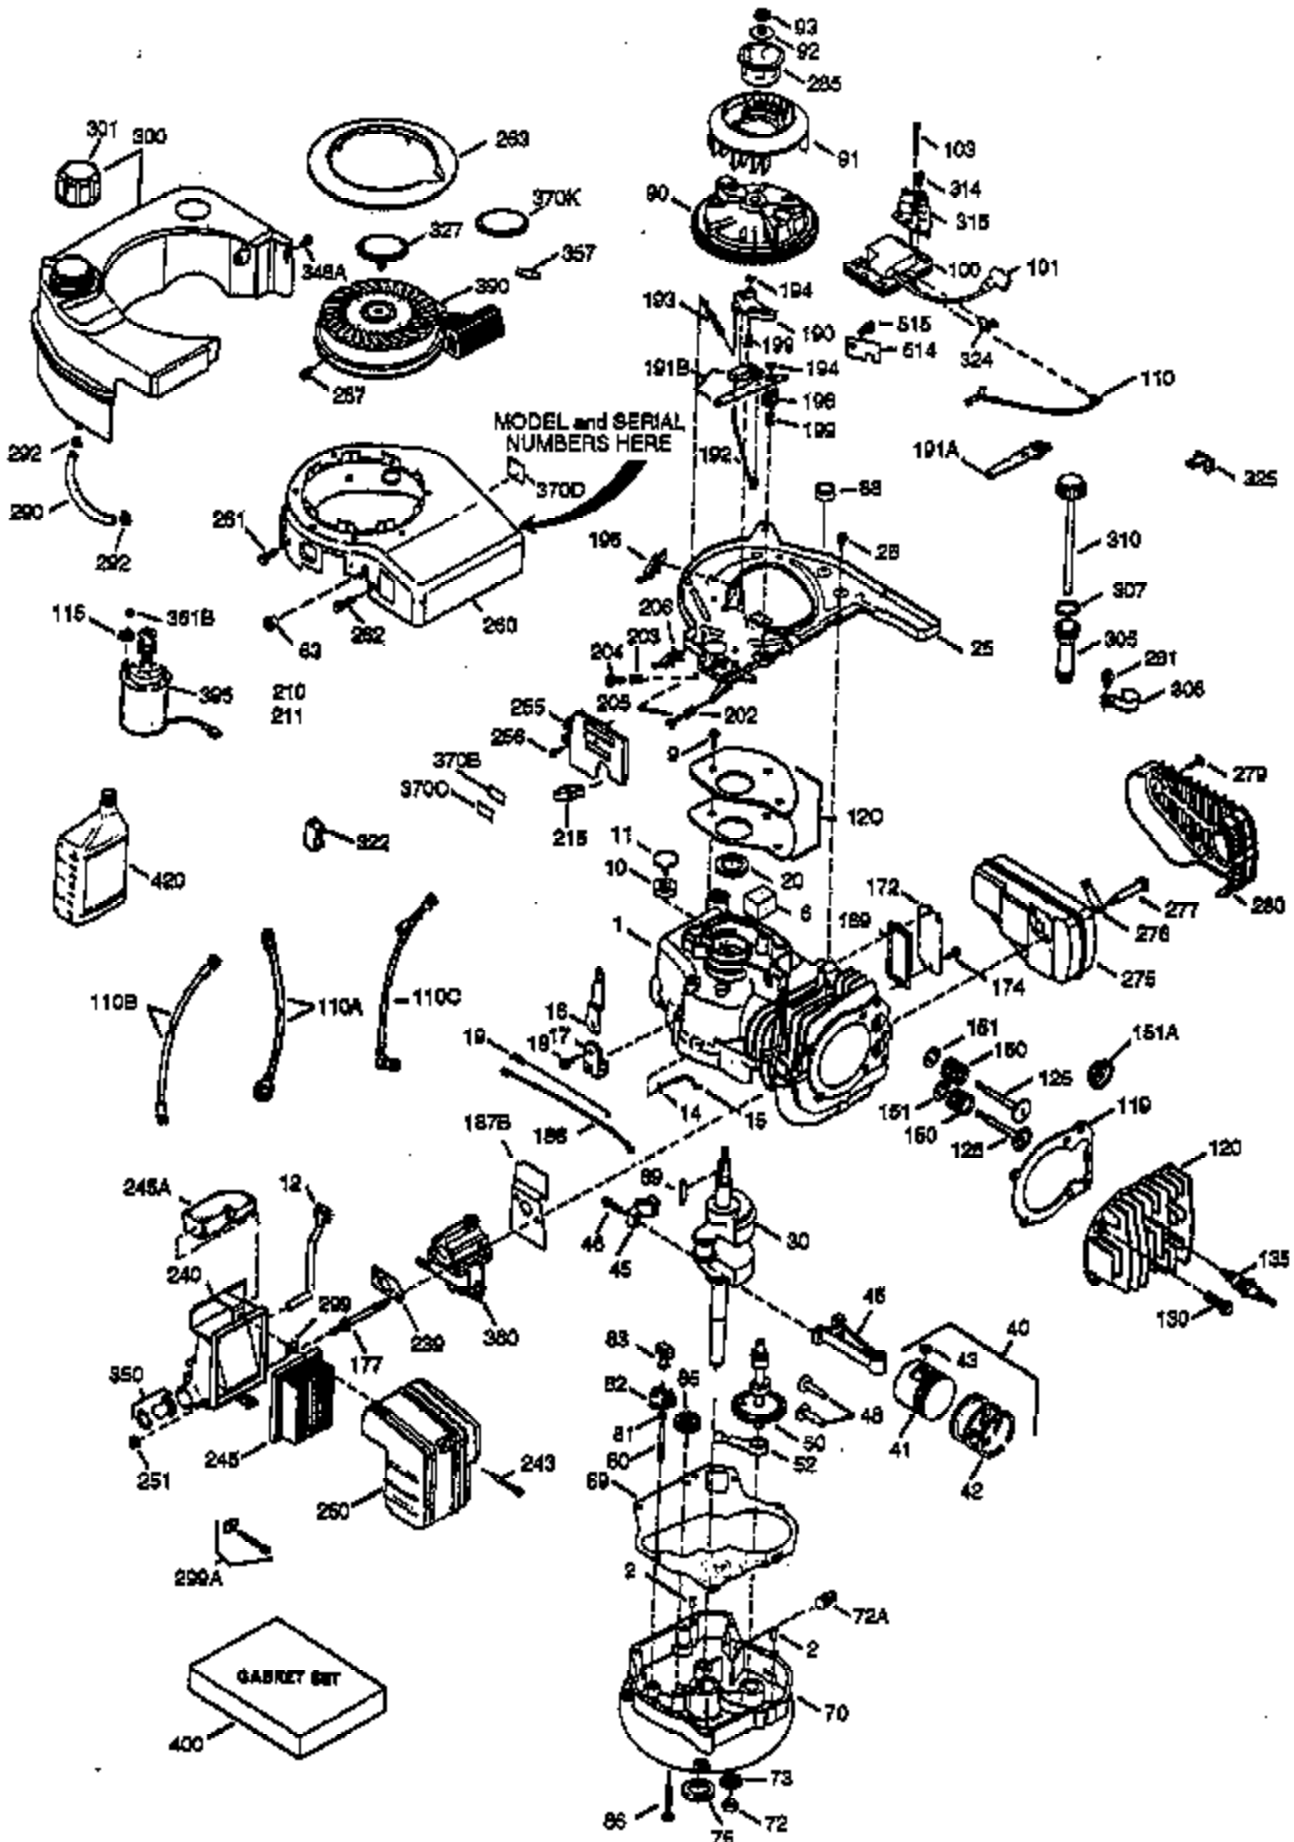

ILLUSTRATION SHOWS TYPICAL PARTS ONLY. ORDER BY PART NUMBER. PARTS NOT LISTED ARE SUPPLIED BY OEM.

Engine Parts List #1

Ref #	Part Number	Qty	Description
1	36146	1	Cylinder (Incl. 2,10,20 & 125)
2	27652	2	Dowel Pin
6	36059	1	Breather Element
9	590568	3	Screw, 10-24 x 3/4"
10	36002	1	Breather Valve Body
11	36003	1	Check Valve
12	36001	1	Breather Tube
12C	36005A	1	* Breather Cover & Gasket
14	28277	1	Flat Washer
15	36006	1	Governor Rod (Machined)
16	36008	1	Governor Lever
17	31335	1	Governor Lever Clamp
18	650548	1	Screw, 8-32 x 5/16"
19	36103	1	Governor Spring
20	36010	1	Oil Seal
25	36091A	1	Blower Housing Baffle Ass'y.(Incl.195)
26	650802	3	Screw, 1/4-20 x 5/8"
30	36113A	1	Crankshaft
40	36073	1	Piston,Pin, Ring Set (Std.)
40	36074	1	Piston,Pin, Ring Set (.010 OS)
40	36075	1	Piston,Pin, Ring Set (.020 OS)
41	36070	1	Piston & Pin Ass'y.(Std.) (Incl. 43)
41	36071	1	Piston & Pin Ass'y.(.010 OS)(Incl.43)
41	36072	1	Piston & Pin Ass'y.(.020 OS)(Incl.43)
42	36076	1	Ring Set (Std.)
42	36077	1	Ring Set (.010 OS)
42	36078	1	Ring Set (.020 OS)
43	20381	2	Piston Pin Retaining Ring
45	36023A	1	Connecting Rod Ass'y. (Incl. 46)
46	32610A	2	Connecting Rod Bolt
48	36030	2	Valve Lifter
50	36031	1	Camshaft (MCR)
52	29914	1	Oil Pump Ass'y.
69	36032A	1	* Mounting Flange Gasket
70	36151	1	Mounting Flange (Incl. 72 thru 85)
72	36083	1	Oil Drain Plug
75	36010	1	Oil Seal
80	30574A	1	Governor Shaft
81	30590A	1	Washer
82	30591	1	Governor Gear Ass'y. (Incl.81)
83	36057	1	Governor Spool
85	36034	1	Idle Gear
86	650924	7	Screw, 1/4-20 x 1-9/16"
89	611154	1	Flywheel Key
90	611155	1	Flywheel
91	611156	1	Flywheel Fan
92	650815	1	Belleville Washer
93	650816	1	Flywheel Nut
100	34443A	1	Solid State Ignition
101	610118	1	Spark Plug Cover
103	651007	2	Screw, Torx T-15, 10-24 x 15/16"
110	36230	1	Ground Wire
119	36119	1	* Cylinder Head Gasket
120	36120	1	Cylinder Head
125	36471	1	Exhaust Valve (Std.) (Incl. 151)
125	36472	1	Exhaust Valve (1/32" OS)
126	29314B	1	Intake Valve (Std.) (Incl. 151)
126	29315C	1	Intake Valve (1/32" OS)