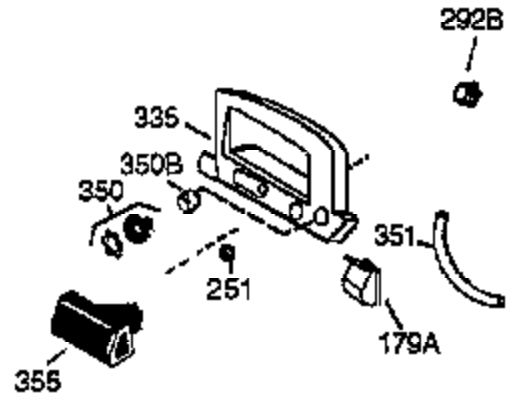

ILLUSTRATION SHOWS TYPICAL PARTS ONLY. ORDER BY PART NUMBER. PARTS NOT LISTED ARE SUPPLIED BY OEM.

Engine Parts List #2

Ref #	Part Number	Qty	Description
184	36035	1	* Carburetor Mounting Spacer
251	650928	2	Lock Nut 1/4-20
287	650926	2	Screw, 8-32 x 21/64"
350	36045	1	Primer
370A	36261	1	Lubrication Decal
390	590694	1	Rewind Starter (NOTE: This engine could have been built with 590686 starter. Refer to the design of the air intake louvers for part identification. Individual starter parts do not interchange.)
416	36085	1	Spark Arrestor Kit (Incl. 417)(Optional)
417	650760	1	Screw, 8-32 x 3/8" (Optional)