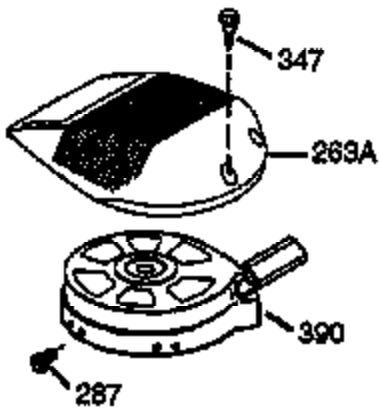

ILLUSTRATION SHOWS TYPICAL PARTS ONLY. ORDER BY PART NUMBER. PARTS NOT LISTED ARE SUPPLIED BY OEM.

Engine Parts List #2

Ref #	Part Number	Qty	Description
110D	36099	1	Ground Wire
184	36035	1	* Carburetor Mounting Spacer
251	650928	2	Lock Nut 1/4-20
287	650926	2	Screw, 8-32 x 21/64"
350	36045	1	Primer
370A	36261	1	Lubrication Decal
390	590694	1	Rewind Starter (NOTE: This engine could have been built with 590686 starter. Refer to the design of the air intake louvers for part identification. Individual starter parts do not interchange.)