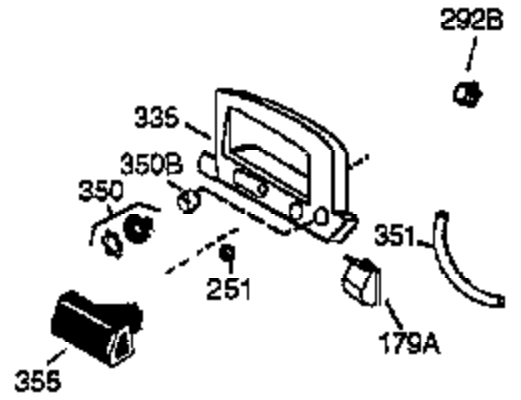

ILLUSTRATION SHOWS TYPICAL PARTS ONLY. ORDER BY PART NUMBER. PARTS NOT LISTED ARE SUPPLIED BY OEM.

Engine Parts List #2

Ref #	Part Number	Qty	Description
110D	36099	1	Ground Wire
184	36035	1	* Carburetor Mounting Spacer
251	650928	2	Lock Nut 1/4-20
287	650926	2	Screw, 8-32 x 21/64"
350	36045	1	Primer
370A	36261	1	Lubrication Decal
390	590694	1	Rewind Starter (NOTE: This engine could have been built with 590686 starter. Refer to the design of the air intake louvers for part identification. Individual starter parts do not interchange.)