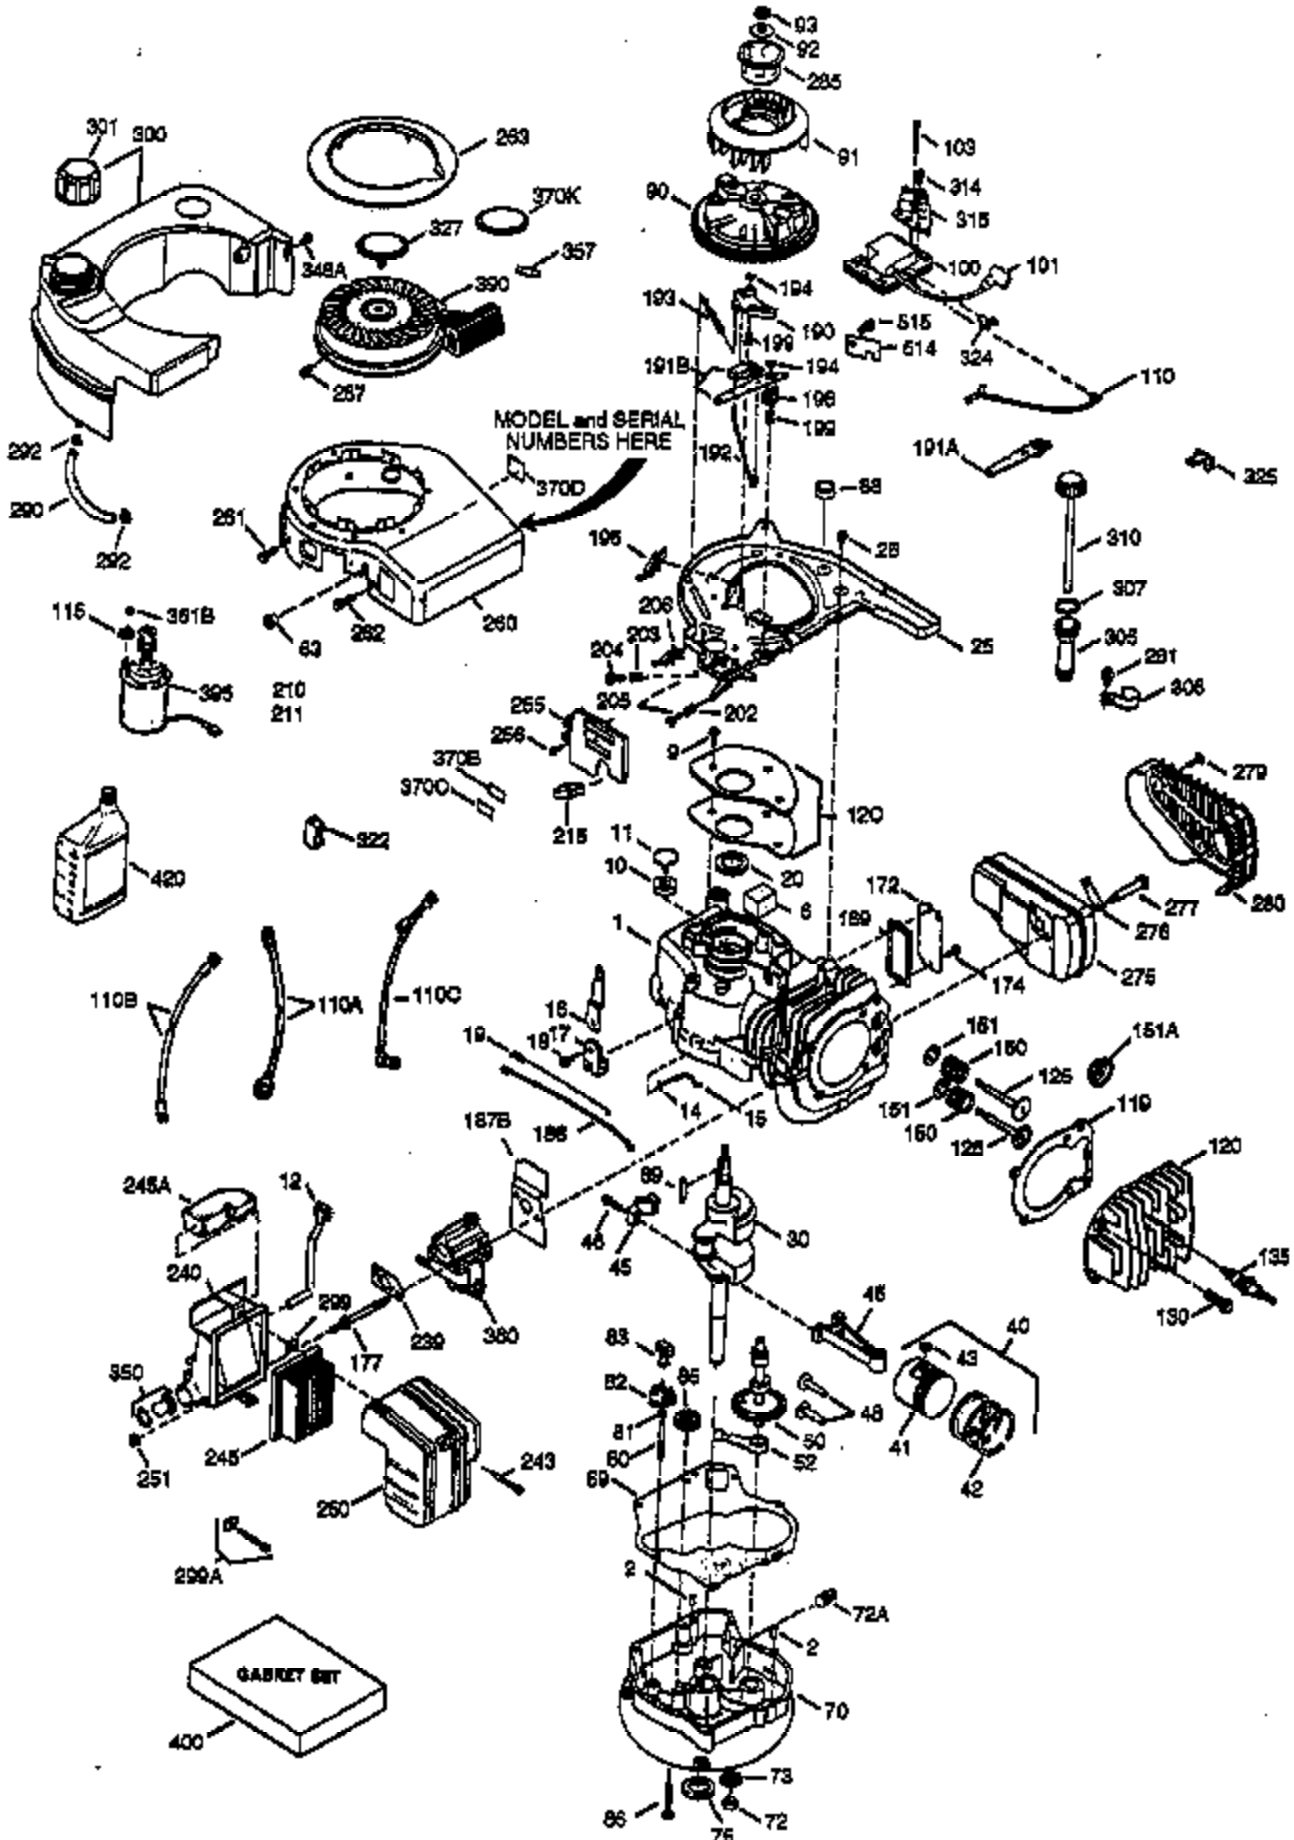

ILLUSTRATION SHOWS TYPICAL PARTS ONLY. ORDER BY PART NUMBER. PARTS NOT LISTED ARE SUPPLIED BY OEM.

Engine Parts List #1

Ref #	Part Number	Qty	Description
1	36118	1	Cylinder (Incl. 2,10,20 & 125)
2	27652	2	Dowel Pin
6	36059	1	Breather Element
9	590568	3	Screw, 10-24 x 3/4"
10	36002	1	Breather Valve Body
11	36003	1	Check Valve
12	36001	1	Breather Tube
12C	36005A	1	* Breather Cover & Gasket
14	28277	1	Flat Washer
15	36006	1	Governor Rod (Machined)
16	36008	1	Governor Lever
17	31335	1	Governor Lever Clamp
18	650548	1	Screw, 8-32 x 5/16"
19	36103	1	Governor Spring
20	36010	1	Oil Seal
25	36081	1	Blower Housing Baffle Ass'y.(Incl.195)
26	650802	3	Screw, 1/4-20 x 5/8"
30	36109	1	Crankshaft
40	36073	1	Piston,Pin, Ring Set (Std.)
40	36074	1	Piston,Pin, Ring Set (.010 OS)
40	36075	1	Piston,Pin, Ring Set (.020 OS)
41	36070	1	Piston & Pin Ass'y.(Std.) (Incl. 43)
41	36071	1	Piston & Pin Ass'y.(.010 OS)(Incl.43)
41	36072	1	Piston & Pin Ass'y.(.020 OS)(Incl.43)
42	36076	1	Ring Set (Std.)
42	36077	1	Ring Set (.010 OS)
42	36078	1	Ring Set (.020 OS)
43	20381	2	Piston Pin Retaining Ring
45	36023A	1	Connecting Rod Ass'y. (Incl. 46)
46	32610A	2	Connecting Rod Bolt
48	36030	2	Valve Lifter
50	36031	1	Camshaft (MCR)
52	29914	1	Oil Pump Ass'y.
63	36100	1	Grommet
69	36032A	1	* Mounting Flange Gasket
70	36151	1	Mounting Flange (Incl. 72 thru 85)
72	36083	1	Oil Drain Plug
75	36010	1	Oil Seal
80	30574A	1	Governor Shaft
81	30590A	1	Washer
82	30591	1	Governor Gear Ass'y. (Incl.81)
83	36057	1	Governor Spool
85	36034	1	Idler Gear
86	650924	7	Screw, 1/4-20 x 1-9/16"
89	611154	1	Flywheel Key
90	611171	1	Flywheel
91	611156	1	Flywheel Fan
92	650815	1	Belleville Washer
93	650816	1	Flywheel Nut
100	34443A	1	Solid State Ignition
101	610118	1	Spark Plug Cover
103	651007	2	Screw, Torx T-15, 10-24 x 15/16"
110C	36097	1	Ground Wire
110D	36099	1	Ground Wire
110B	36098	1	D.C. Starter Wire
115	650518	1	Lock Washer
119	36119	1	* Cylinder Head Gasket
120	36120	1	Cylinder Head